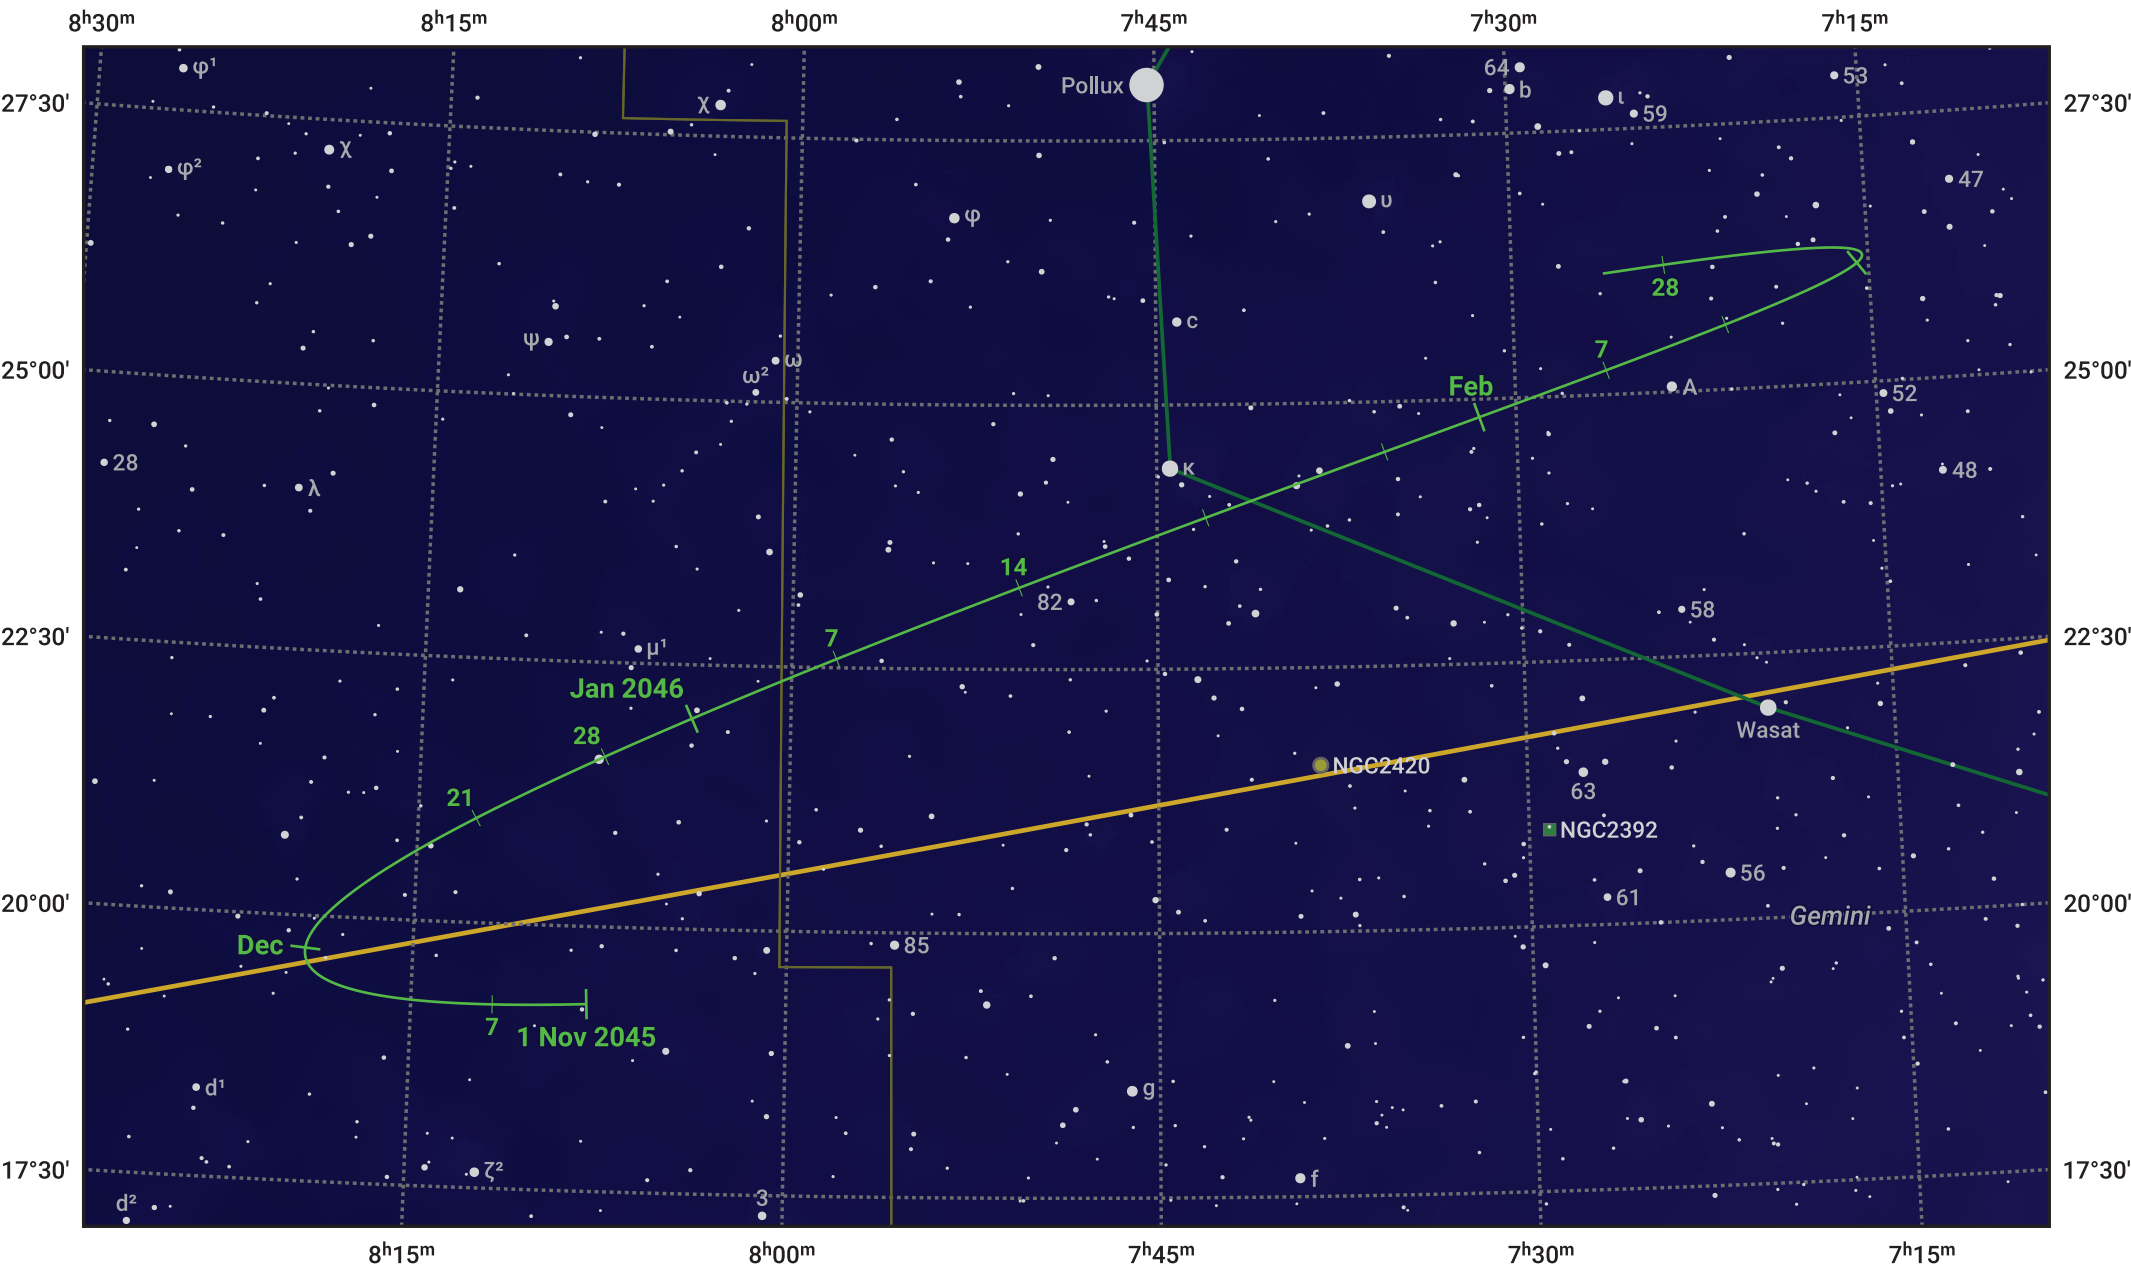

The path of Asteroid 4 Vesta around opposition on 15 Jan 2046

© Dominic Ford 2011–2024. Date markers placed at midnight UTC. Downloaded from <https://in-the-sky.org>

Magnitude scale: 9.0 8.0 7.0 6.0 5.0 4.0 3.0 2.0 1.0

Ecliptic Plane

- Galaxy
- Bright nebula
- Open cluster
- Globular cluster

Date	Mag	Phase
2045 Nov 1	8.1	96%
2045 Dec 1	7.5	97%
2045 Dec 22	7.0	99%
2046 Jan 1	6.8	100%
2046 Feb 1	6.8	99%
2046 Mar 1	7.4	97%