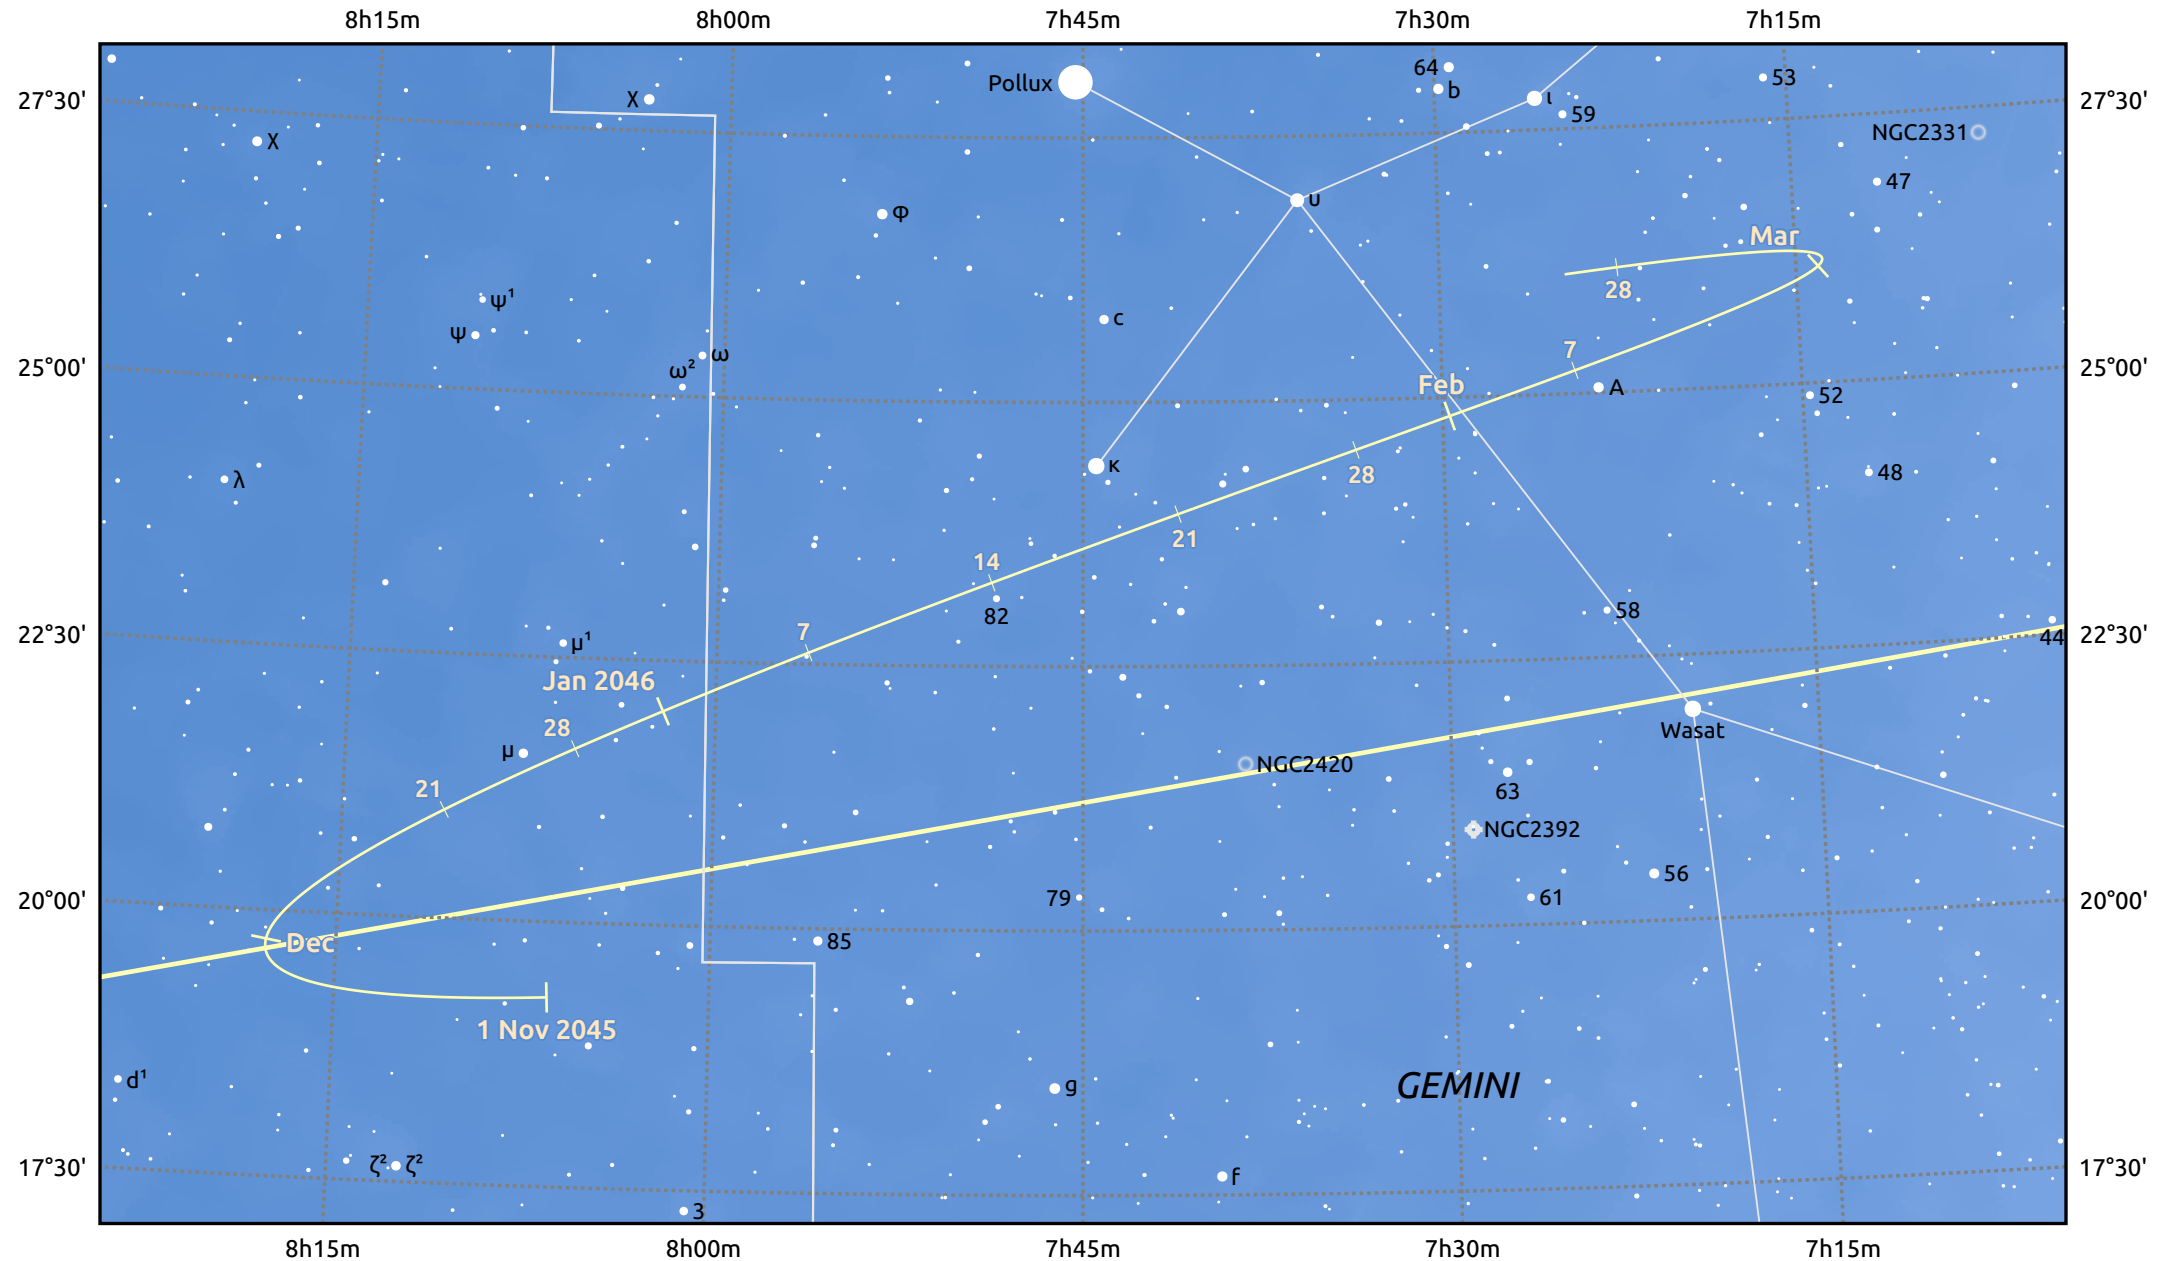

The path of Asteroid 4 Vesta around opposition on 15 Jan 2046

© Dominic Ford 2011–2025. Date markers placed at midnight UTC. Downloaded from <https://in-the-sky.org>

Magnitude scale: · 9.0 · 8.0 · 7.0 · 6.0 · 5.0 · 4.0 · 3.0 · 2.0 · 1.0

— Ecliptic Plane

Galaxy Bright nebula Open cluster Globular cluster Planetary nebula

Date	Mag	Phase
2045 Nov 1	8.1	96%
2045 Dec 1	7.5	98%
2045 Dec 20	7.1	99%
2046 Jan 1	6.8	100%
2046 Feb 1	6.8	99%
2046 Mar 1	7.4	97%