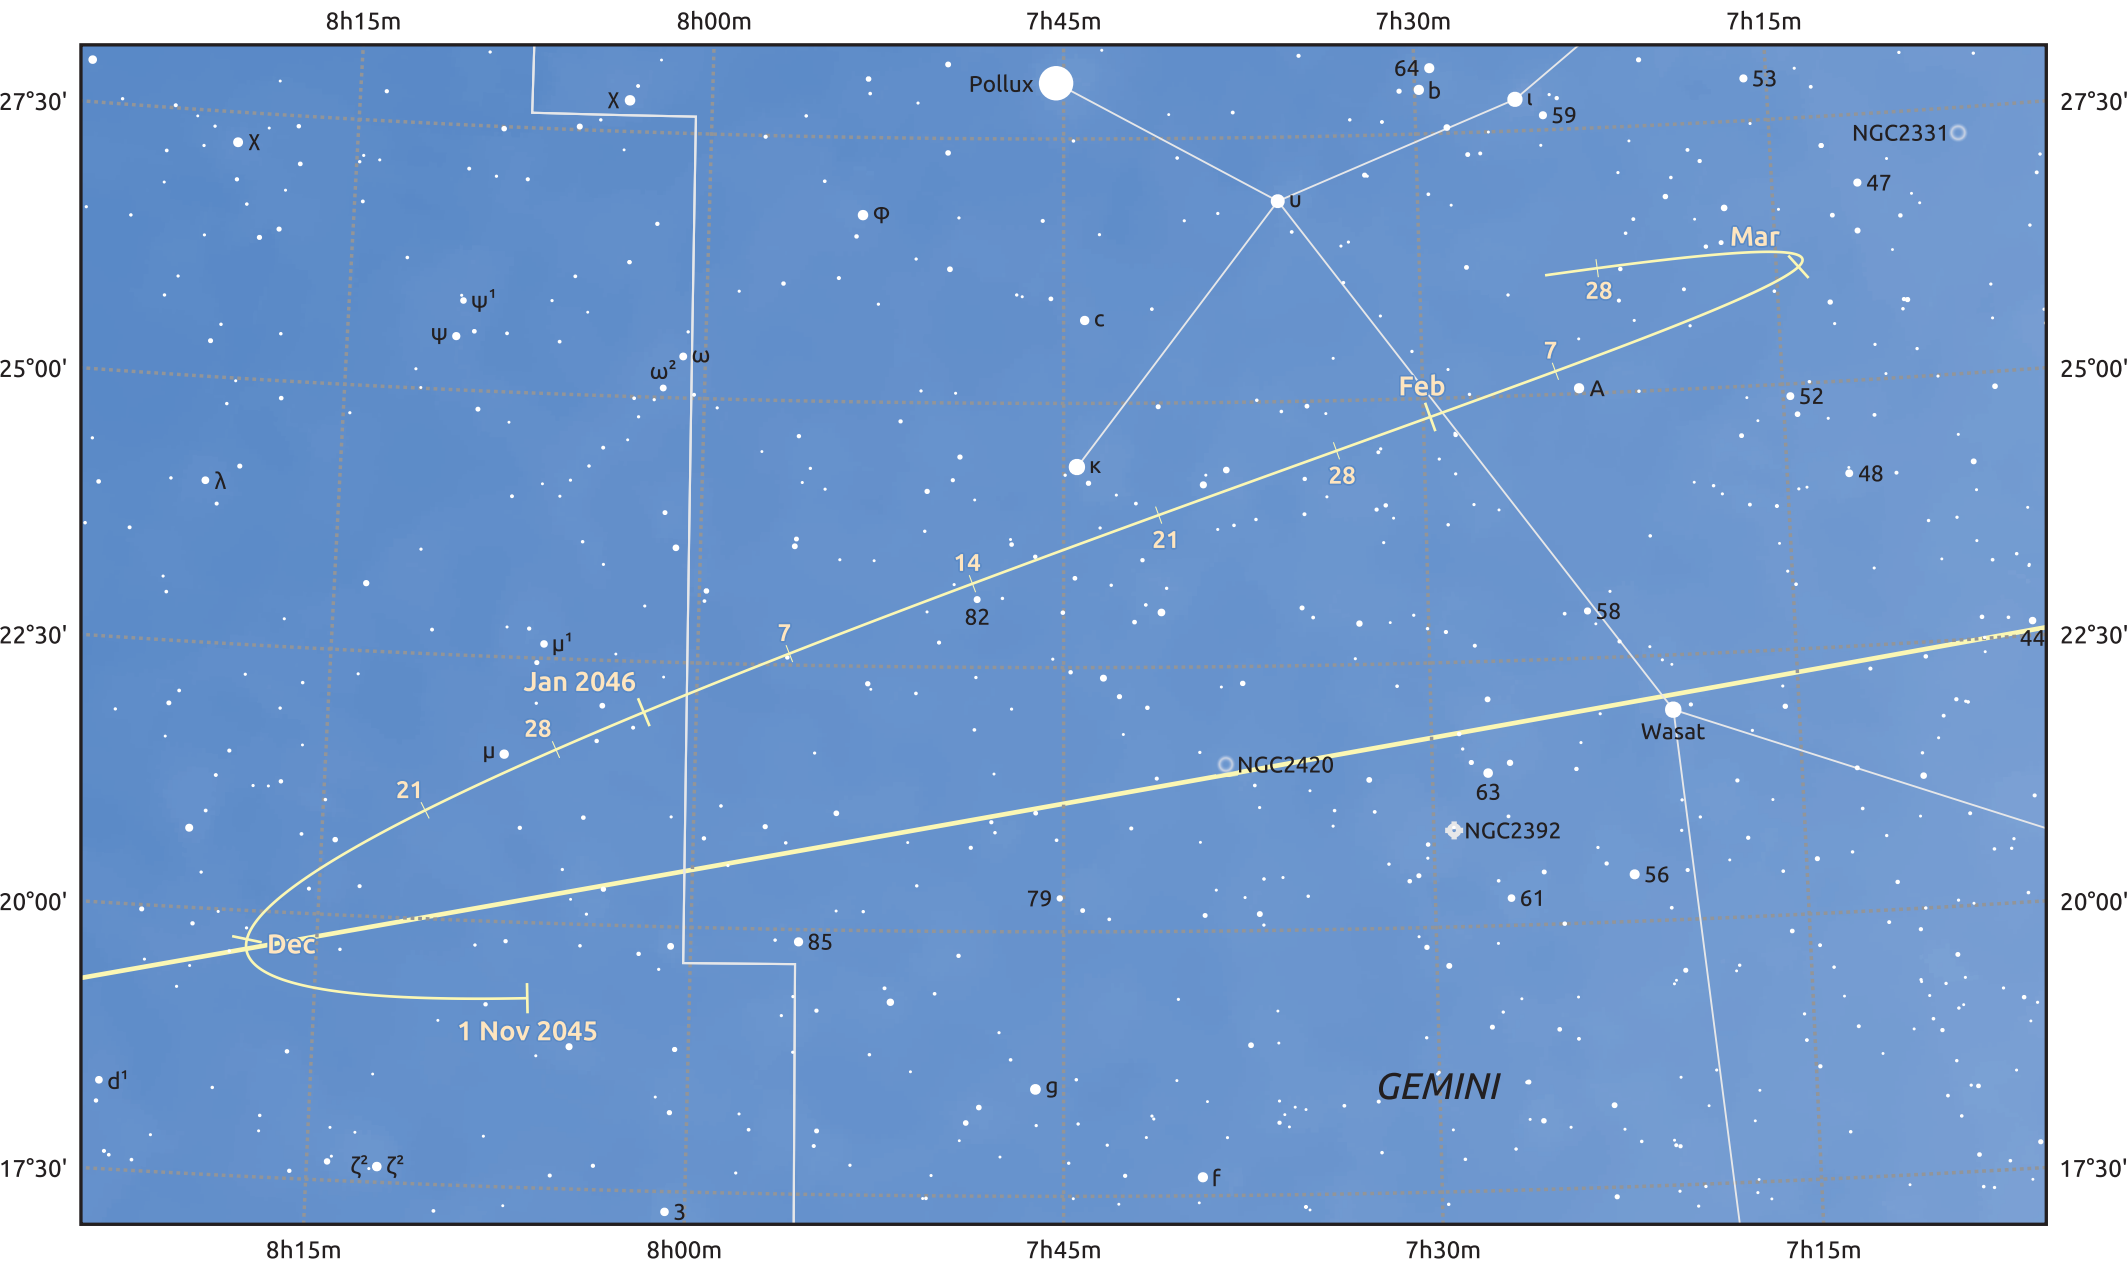

The path of Asteroid 4 Vesta around opposition on 15 Jan 2046

© Dominic Ford 2011–2025. Date markers placed at midnight UTC. Downloaded from <https://in-the-sky.org>

Magnitude scale: 9.0 8.0 7.0 6.0 5.0 4.0 3.0 2.0 1.0

Ecliptic Plane

Galaxy Bright nebula Open cluster Globular cluster Planetary nebula

Date	Mag	Phase
2045 Nov 1	8.1	96%
2045 Dec 1	7.5	98%
2045 Dec 20	7.1	99%
2046 Jan 1	6.8	100%
2046 Feb 1	6.8	99%
2046 Mar 1	7.4	97%