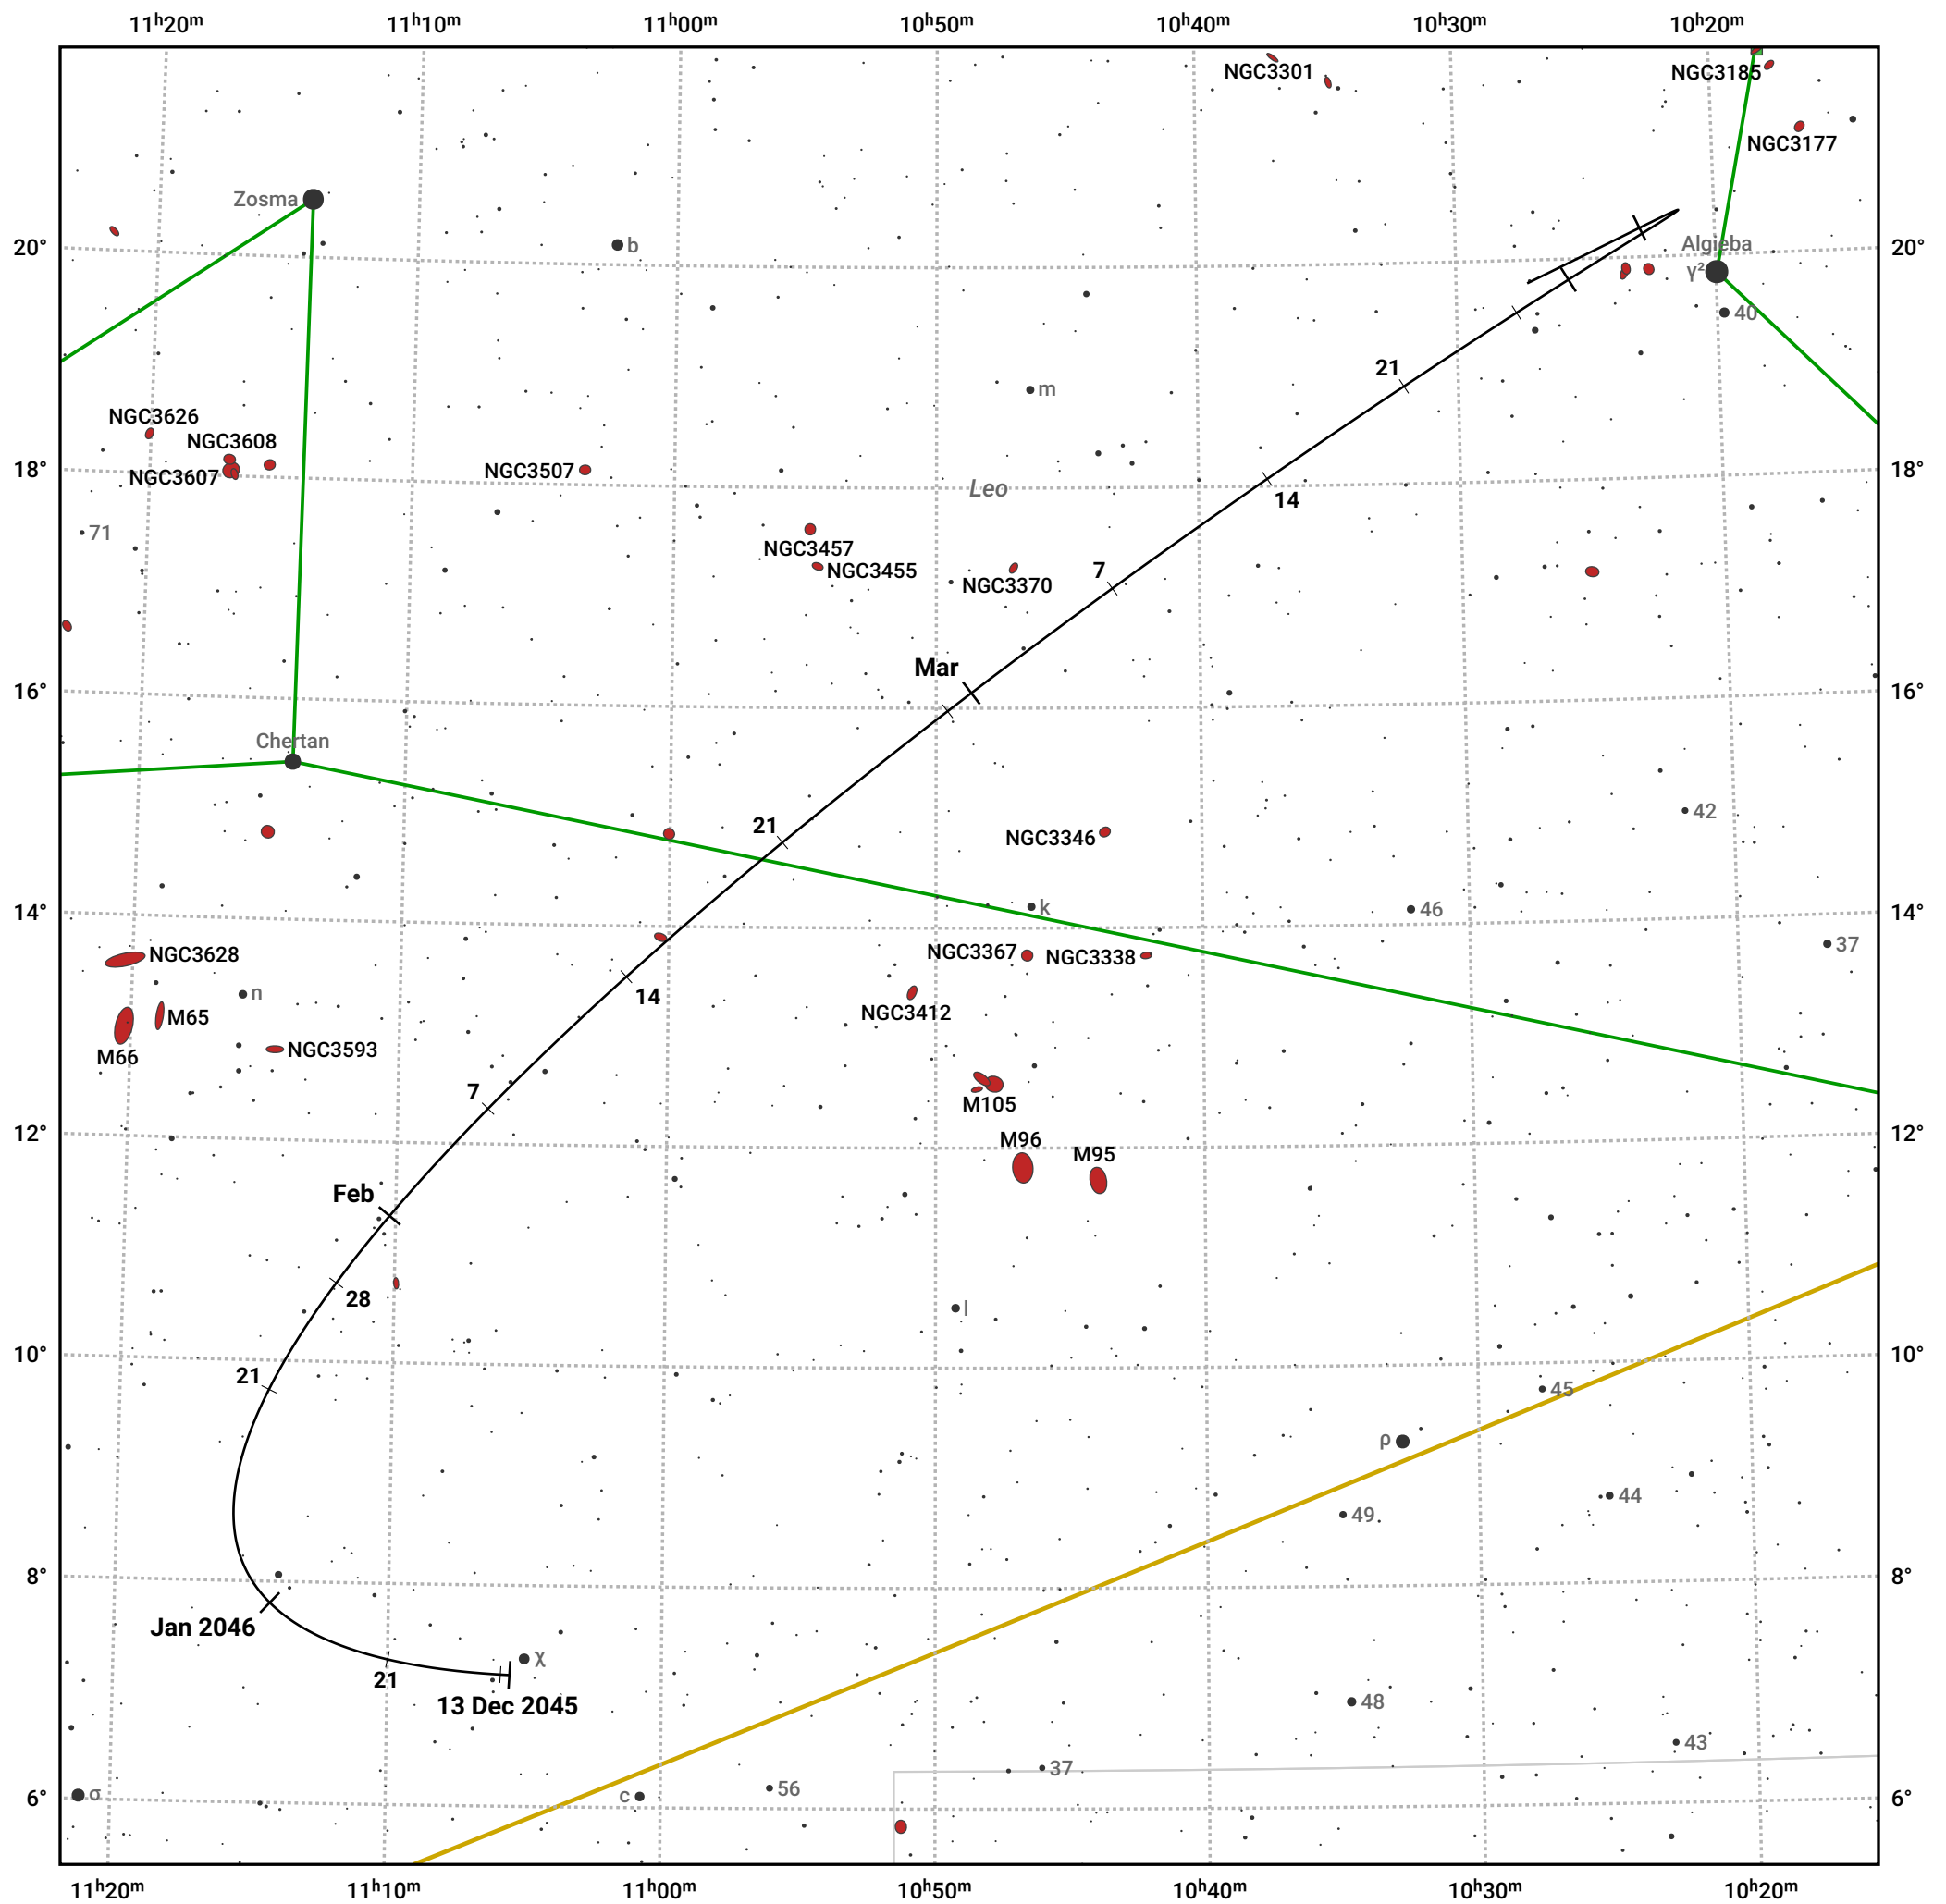

The path of Asteroid 6 Hebe around opposition on 26 Feb 2046

© Dominic Ford 2011–2024. Date markers placed at midnight UTC. Downloaded from <https://in-the-sky.org>

Magnitude scale: 10.0 9.0 8.0 7.0 6.0 5.0 4.0 3.0 2.0

— Ecliptic Plane

Galaxy Bright nebula Open cluster Globular cluster

Date	Mag
2046 Jan 1	10.3
2046 Feb 1	9.8
2046 Feb 11	9.6
2046 Mar 1	9.4
2046 Apr 1	10.1
2046 Apr 25	10.6
2046 May 1	10.7