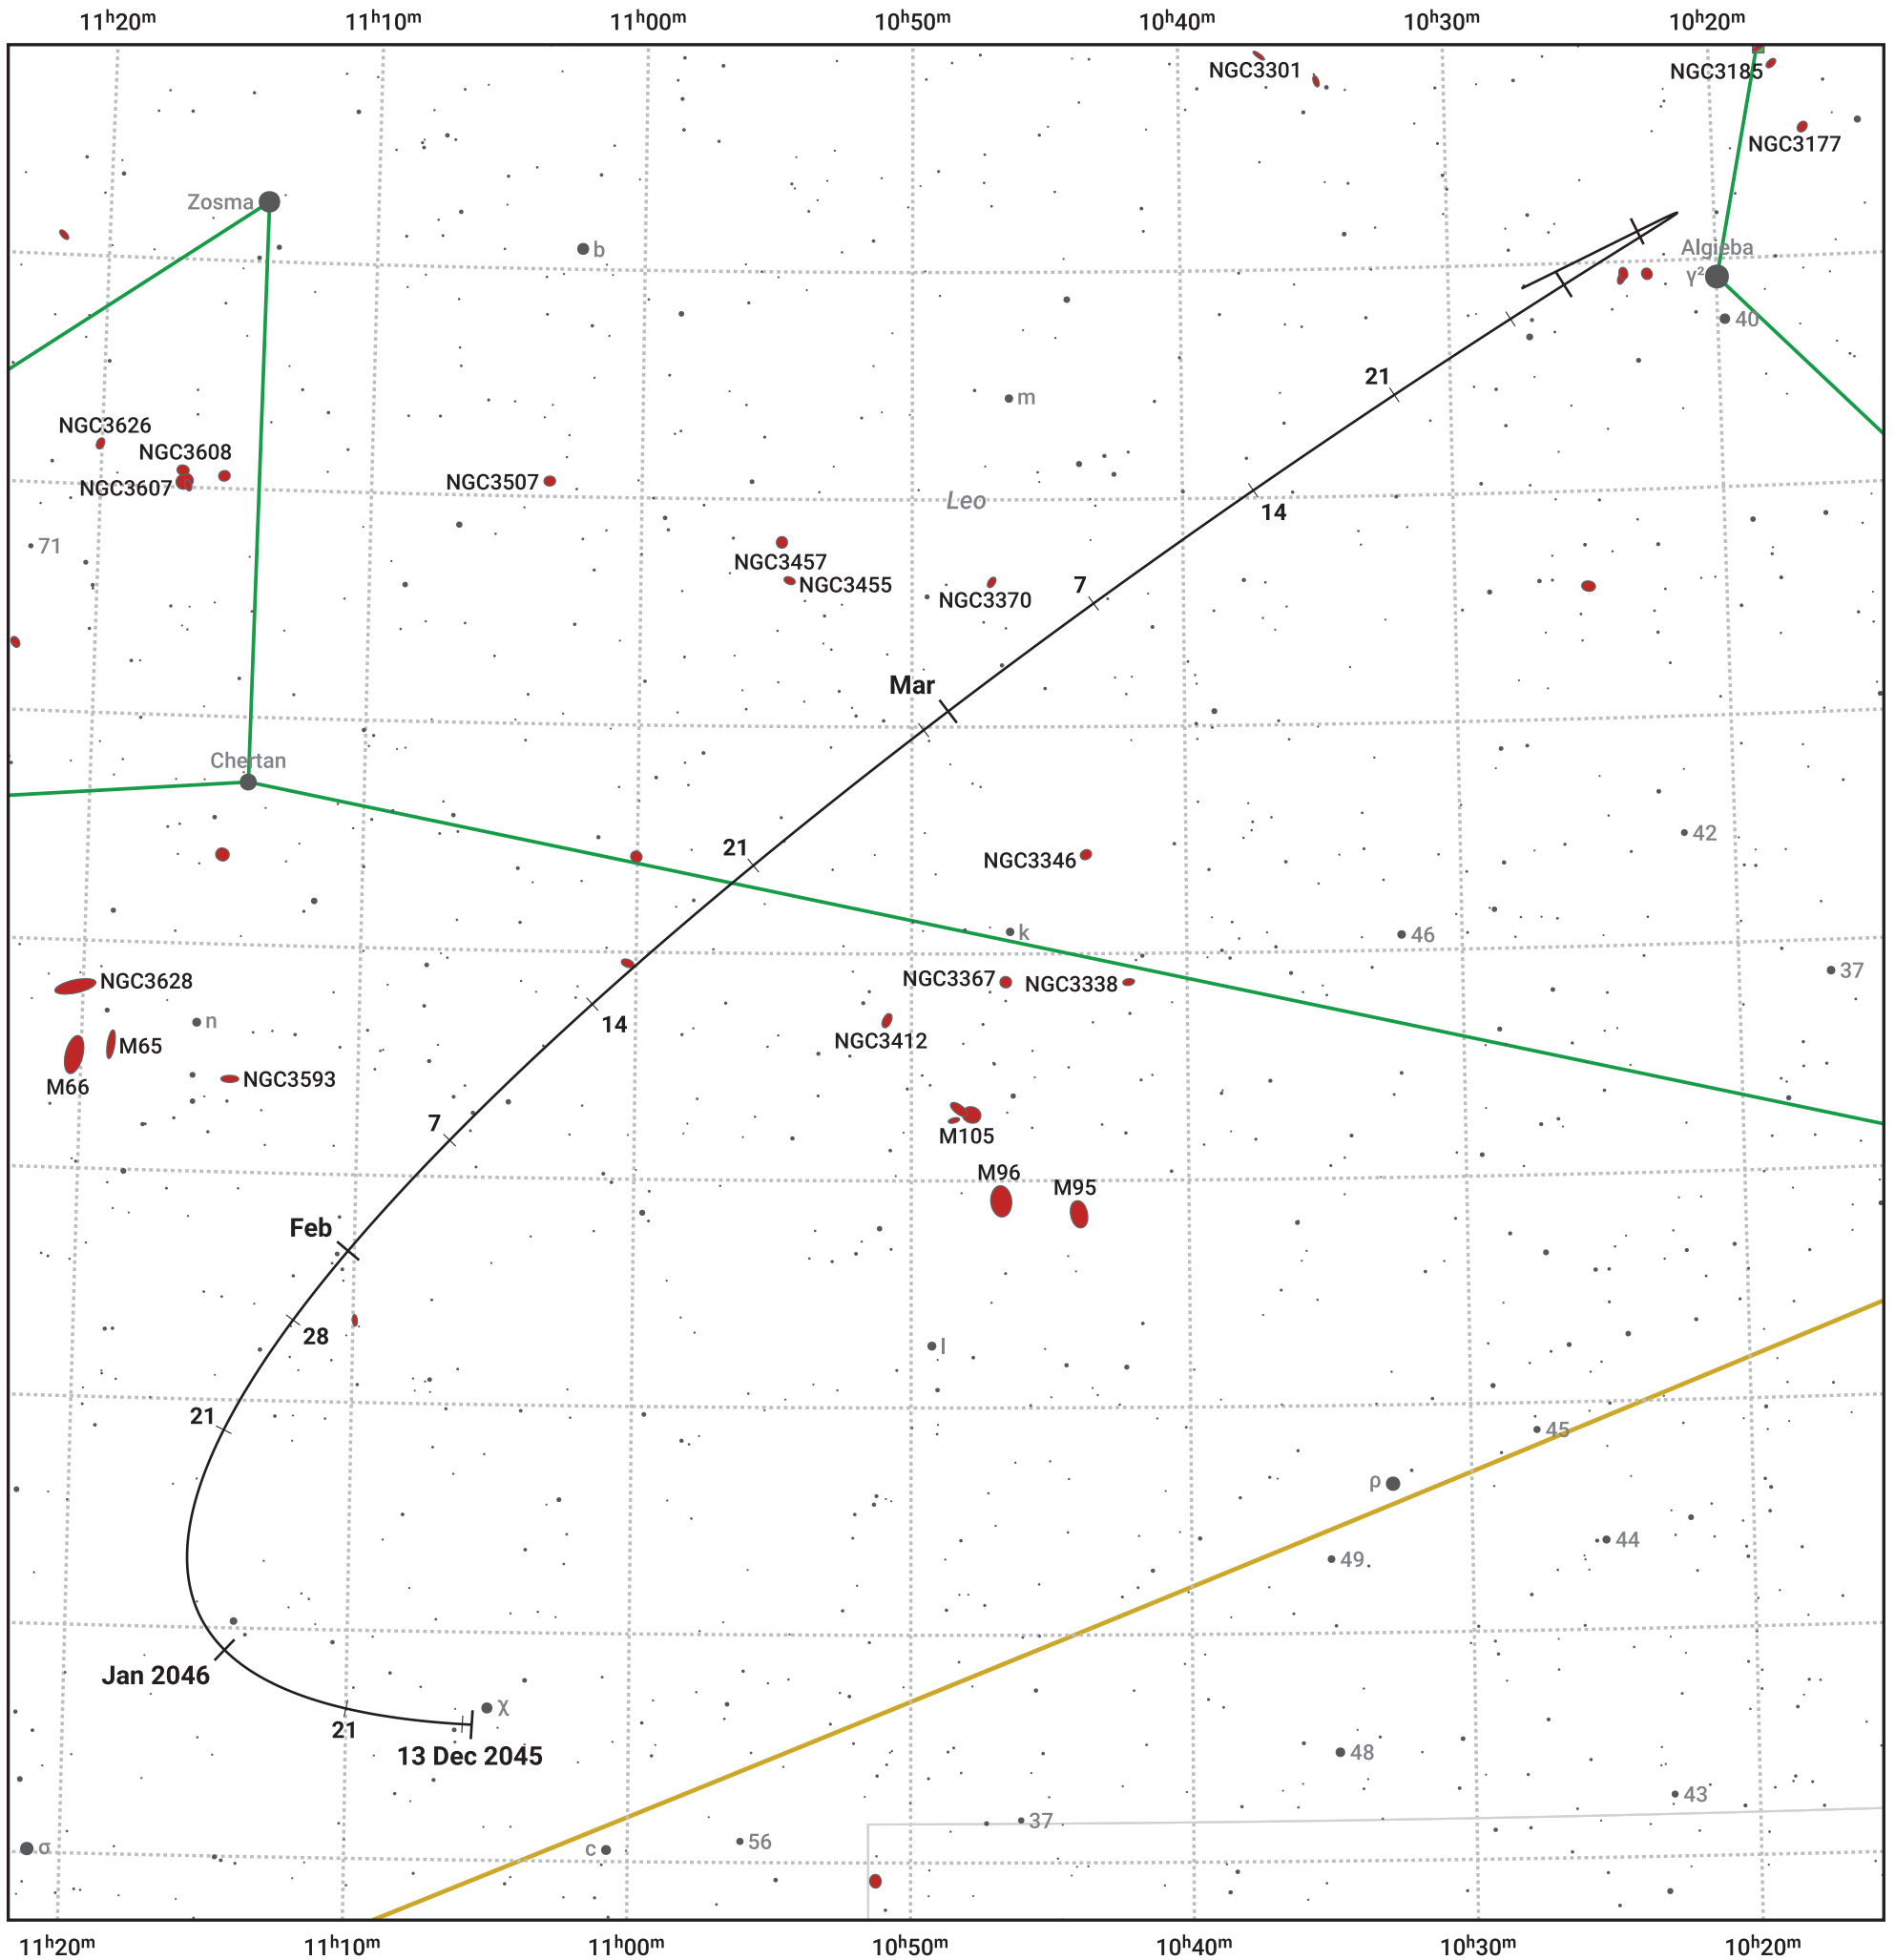

# The path of Asteroid 6 Hebe around opposition on 26 Feb 2046

© Dominic Ford 2011–2024. Date markers placed at midnight UTC. Downloaded from <https://in-the-sky.org>

Magnitude scale: 10.0 9.0 8.0 7.0 6.0 5.0 4.0 3.0 2.0

— Ecliptic Plane

Galaxy Bright nebula Open cluster Globular cluster

Date	Mag
2046 Jan 1	10.3
2046 Feb 1	9.8
2046 Feb 11	9.6
2046 Mar 1	9.4
2046 Apr 1	10.1
2046 Apr 25	10.6
2046 May 1	10.7