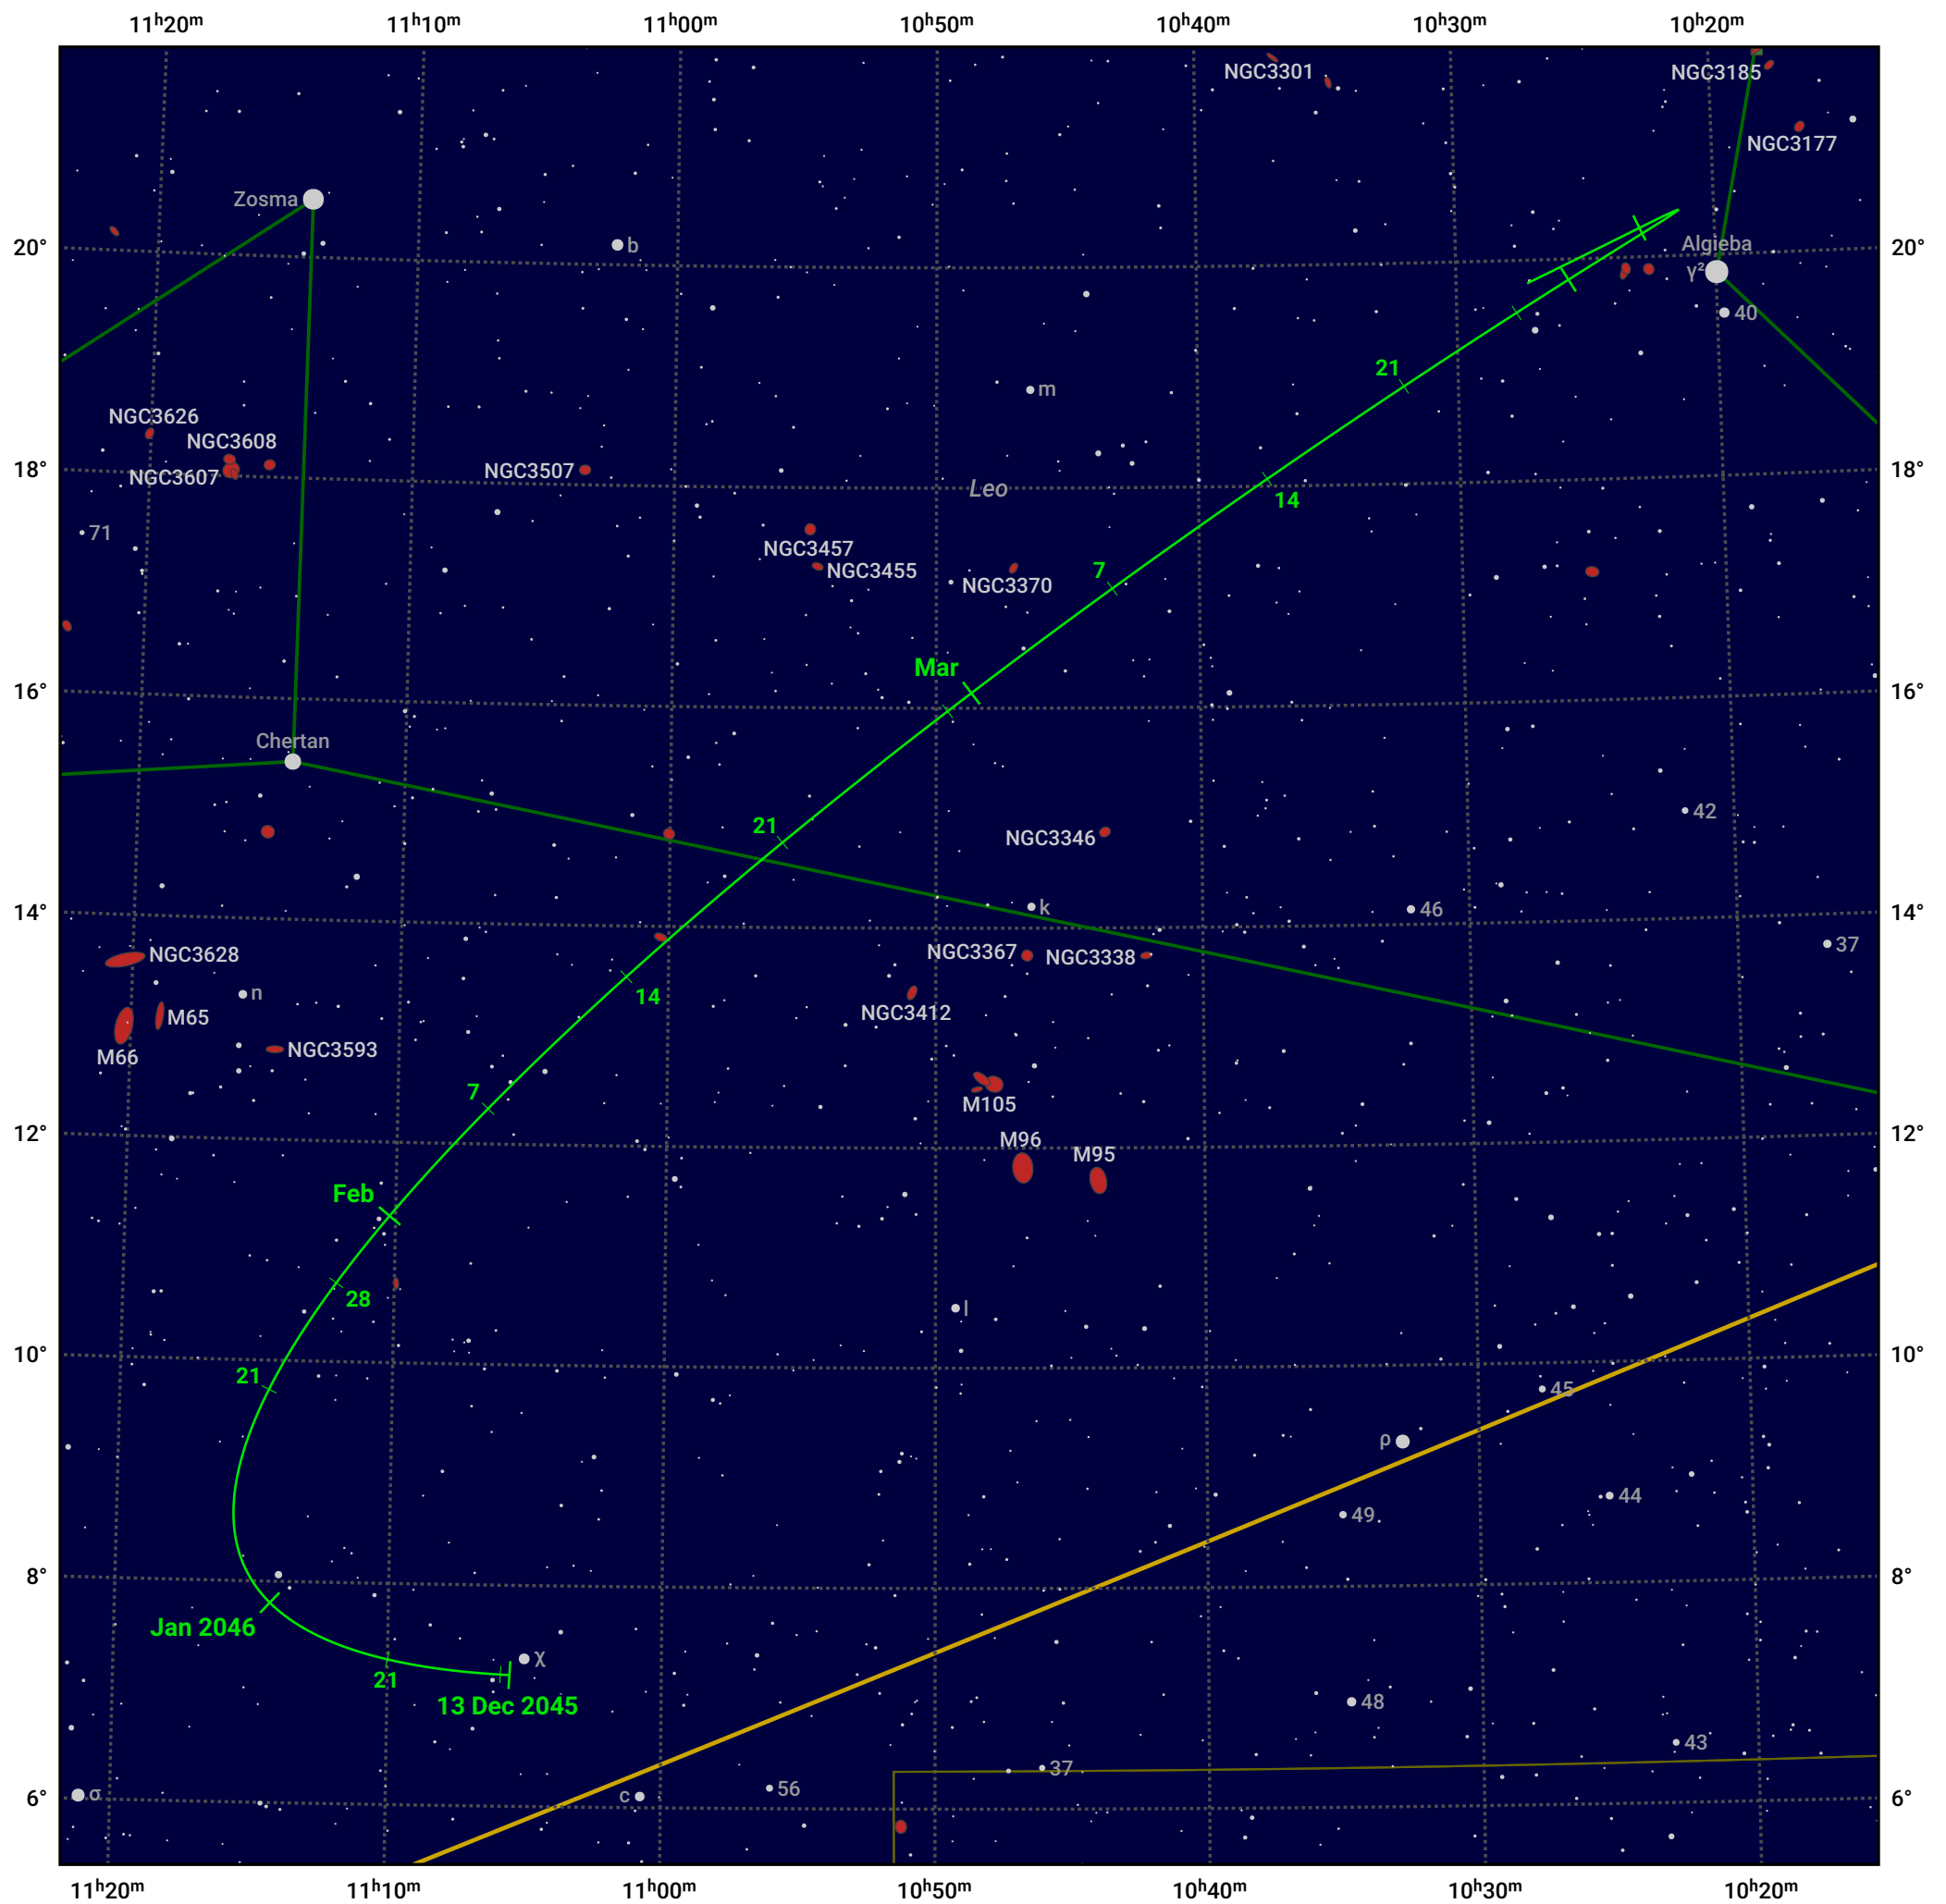

The path of Asteroid 6 Hebe around opposition on 26 Feb 2046

© Dominic Ford 2011–2024. Date markers placed at midnight UTC. Downloaded from <https://in-the-sky.org>

Magnitude scale: 10.0 9.0 8.0 7.0 6.0 5.0 4.0 3.0 2.0

— Ecliptic Plane

Galaxy Bright nebula Open cluster Globular cluster

Date	Mag
2046 Jan 1	10.3
2046 Feb 1	9.8
2046 Feb 11	9.6
2046 Mar 1	9.4
2046 Apr 1	10.1
2046 Apr 25	10.6
2046 May 1	10.7