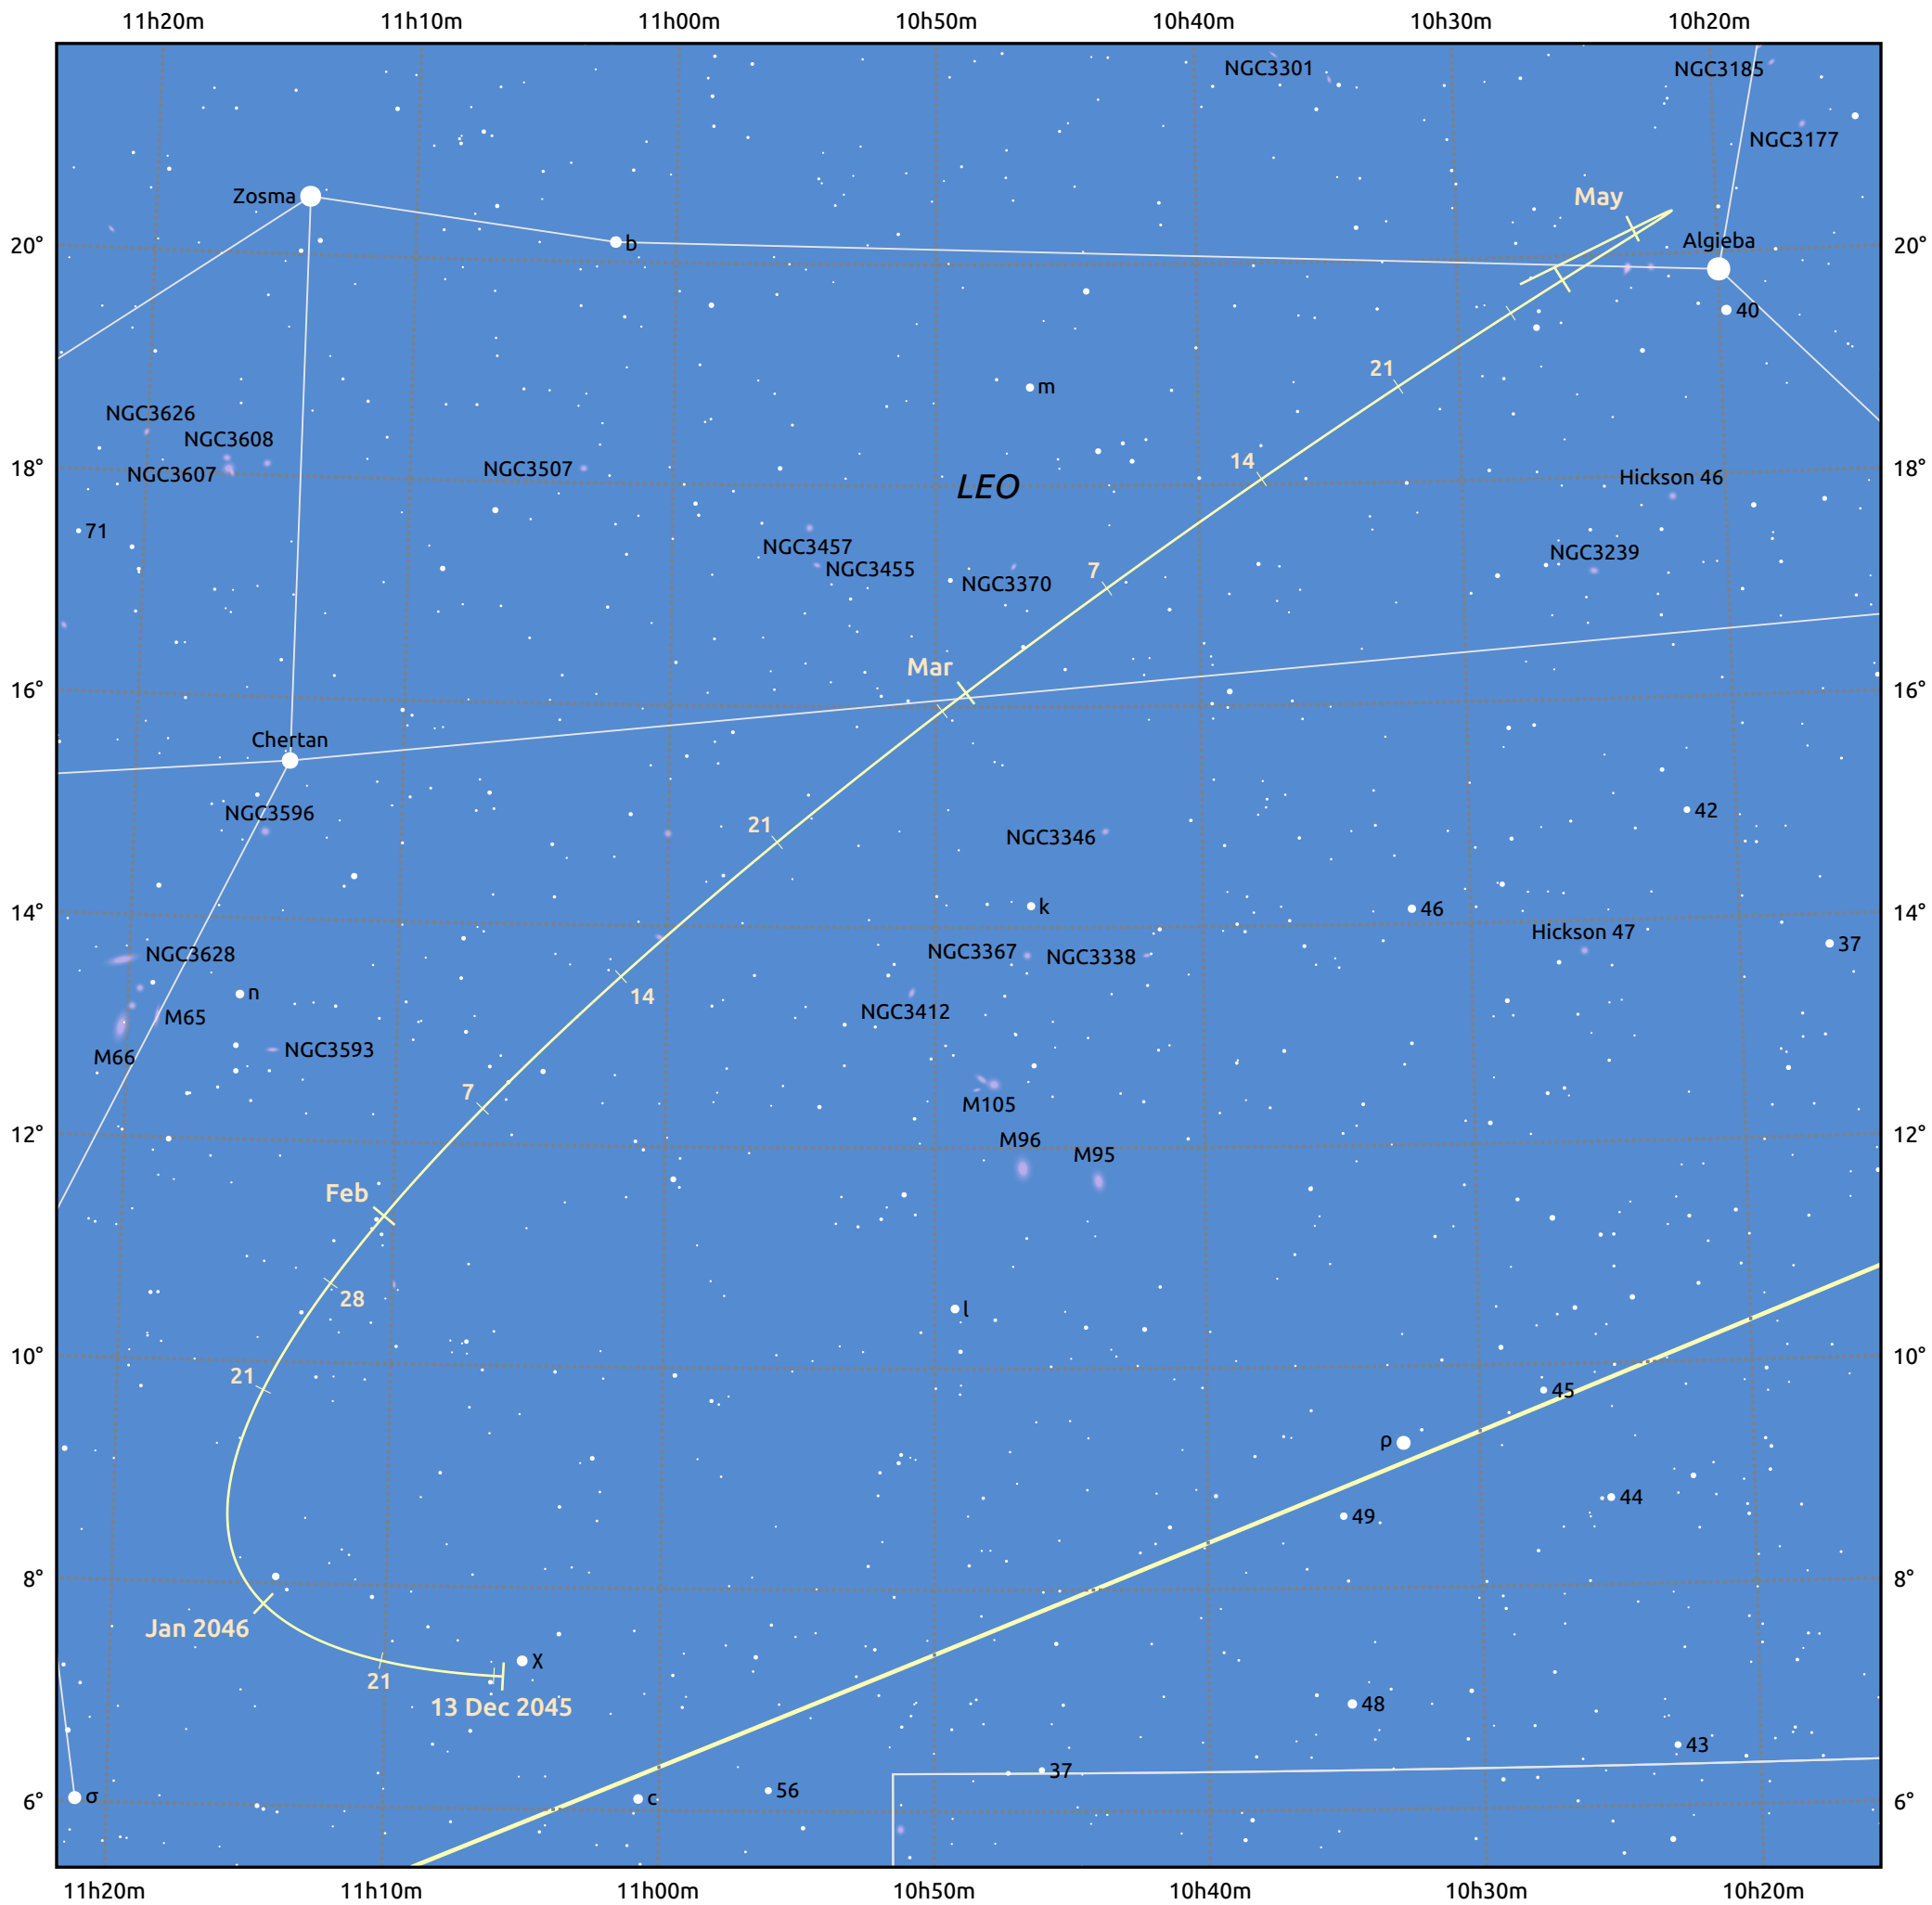

# The path of Asteroid 6 Hebe around opposition on 26 Feb 2046

© Dominic Ford 2011–2025. Date markers placed at midnight UTC. Downloaded from <https://in-the-sky.org>

Magnitude scale: 10.0 9.0 8.0 7.0 6.0 5.0 4.0 3.0 2.0

Ecliptic Plane

Galaxy Bright nebula Open cluster Globular cluster Planetary nebula

| Date        | Mag  |
|-------------|------|
| 2046 Jan 1  | 10.3 |
| 2046 Feb 1  | 9.8  |
| 2046 Feb 11 | 9.6  |
| 2046 Mar 1  | 9.4  |
| 2046 Apr 1  | 10.1 |
| 2046 Apr 25 | 10.6 |
| 2046 May 1  | 10.7 |