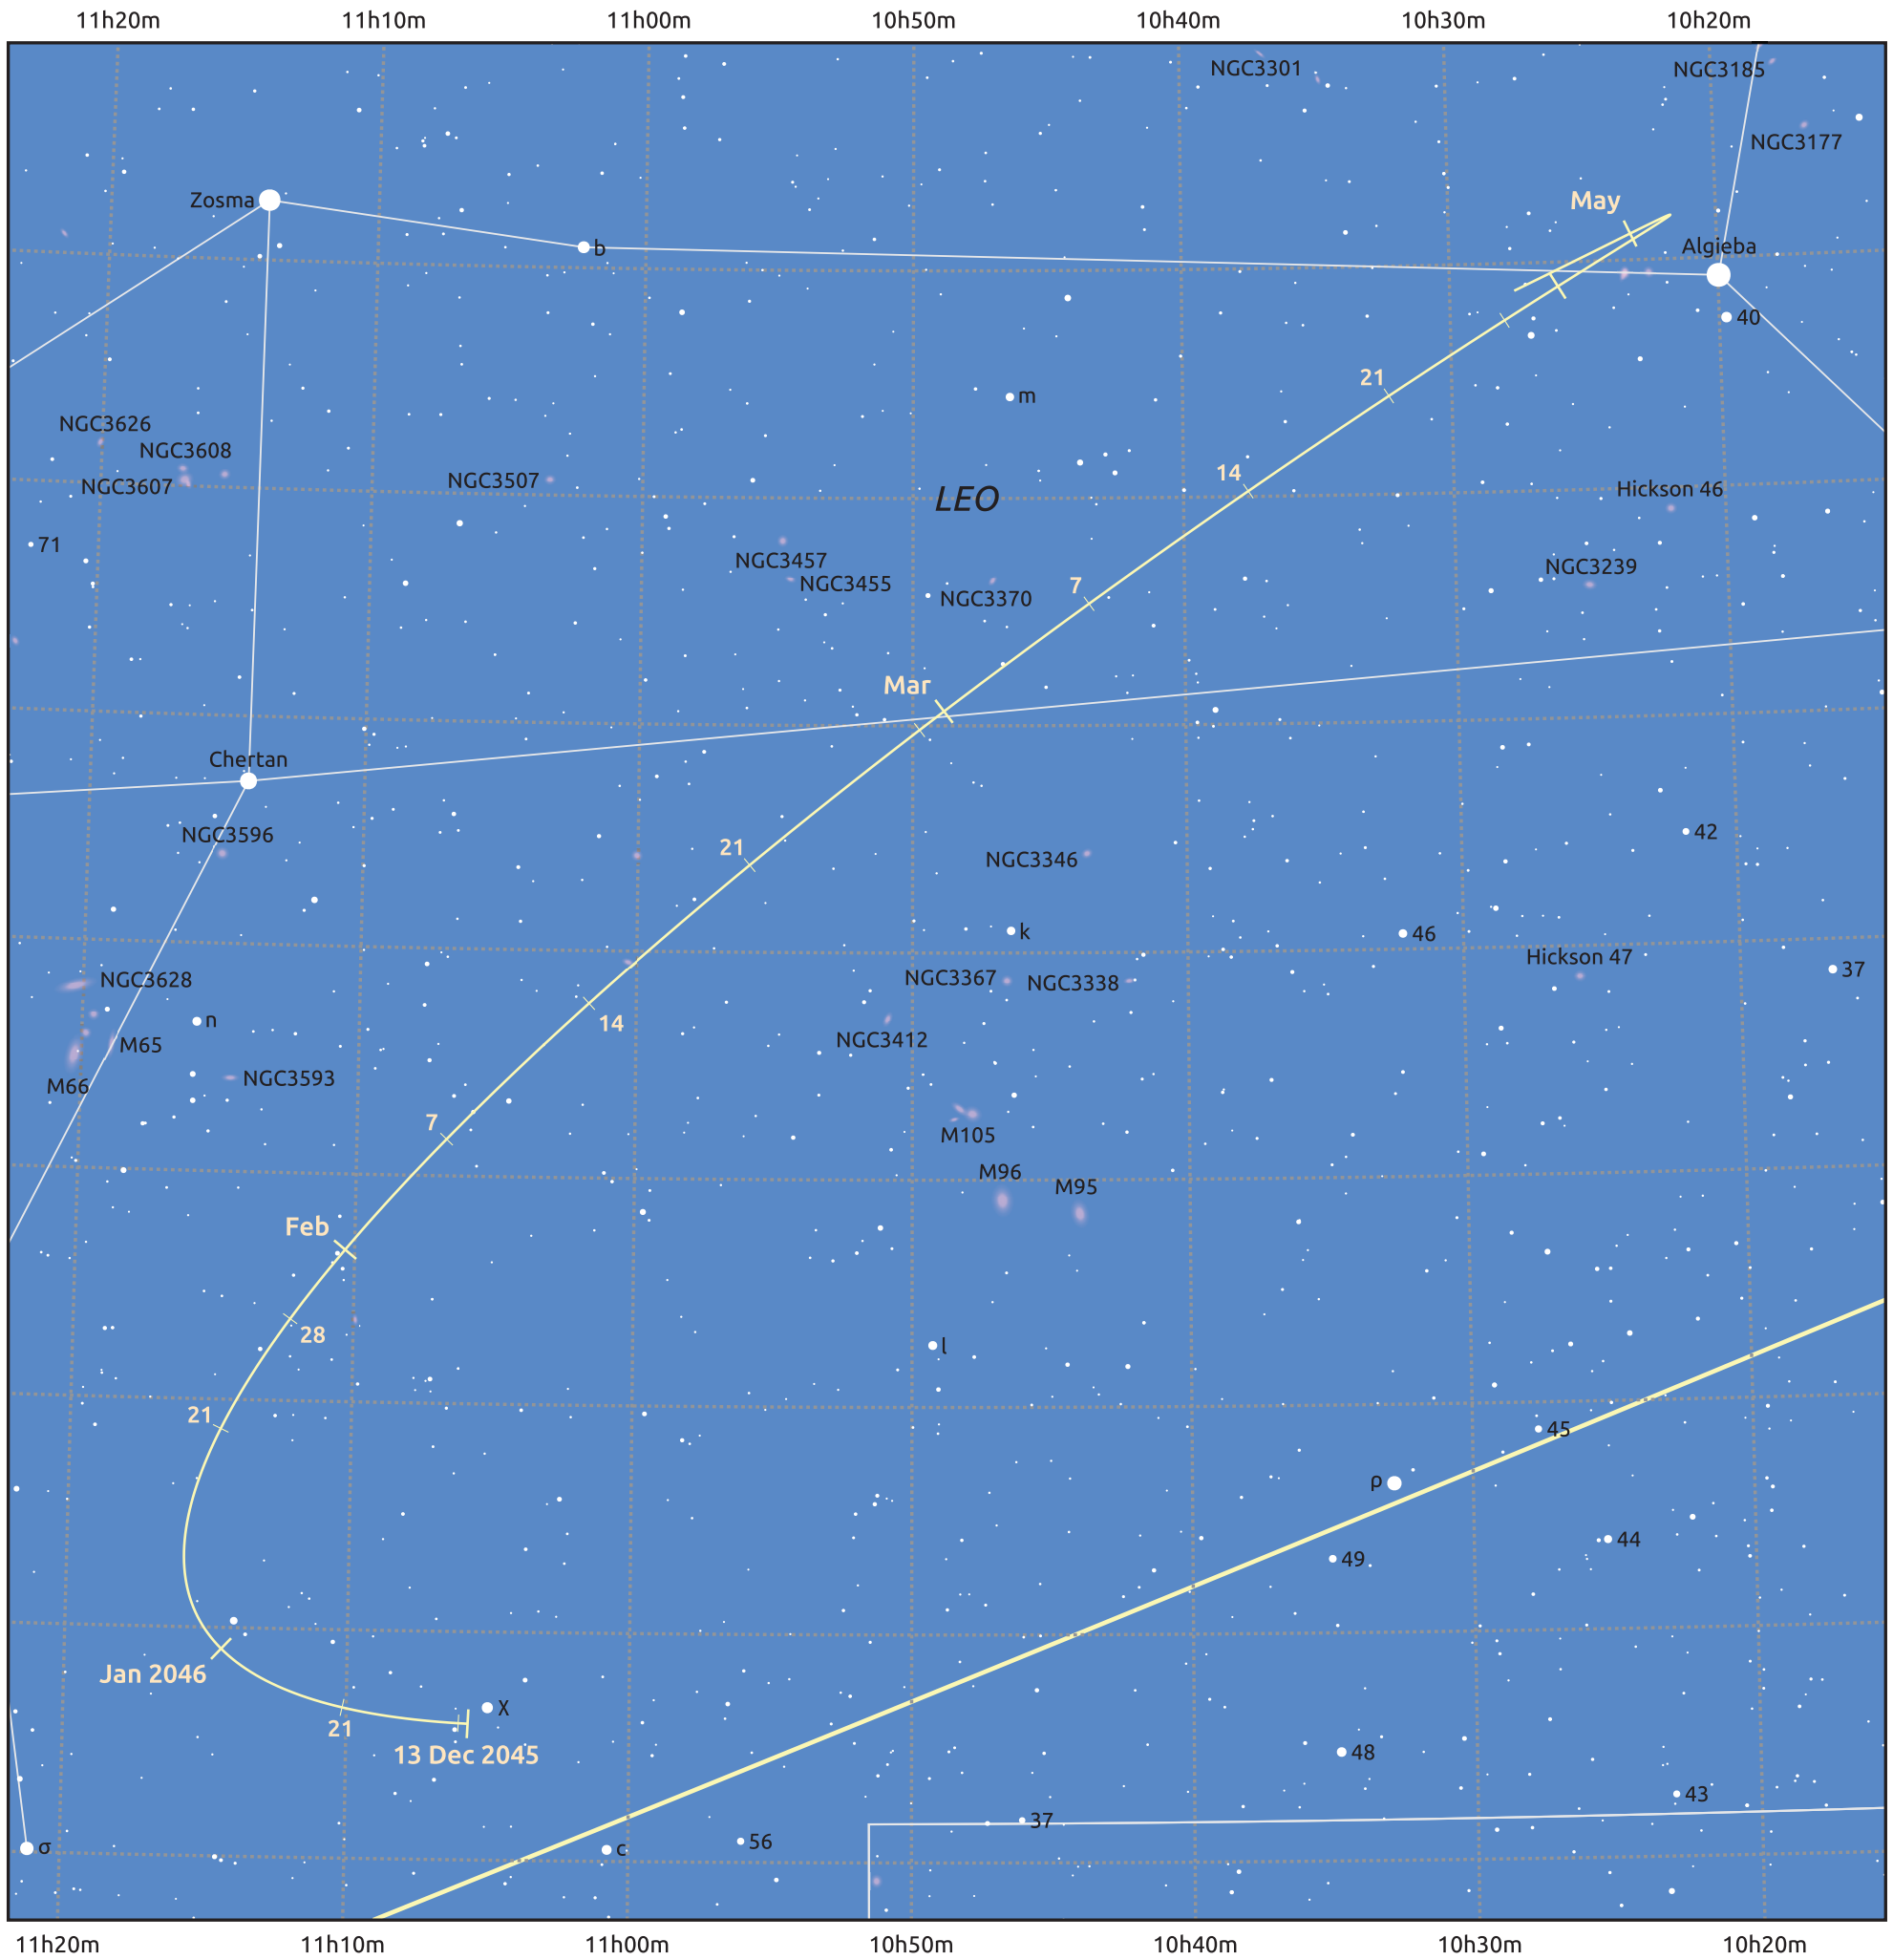

The path of Asteroid 6 Hebe around opposition on 26 Feb 2046

© Dominic Ford 2011–2025. Date markers placed at midnight UTC. Downloaded from <https://in-the-sky.org>

Magnitude scale: 10.0 9.0 8.0 7.0 6.0 5.0 4.0 3.0 2.0

— Ecliptic Plane

Galaxy Bright nebula Open cluster Globular cluster Planetary nebula

Date	Mag
2046 Jan 1	10.3
2046 Feb 1	9.8
2046 Feb 11	9.6
2046 Mar 1	9.4
2046 Apr 1	10.1
2046 Apr 25	10.6
2046 May 1	10.7