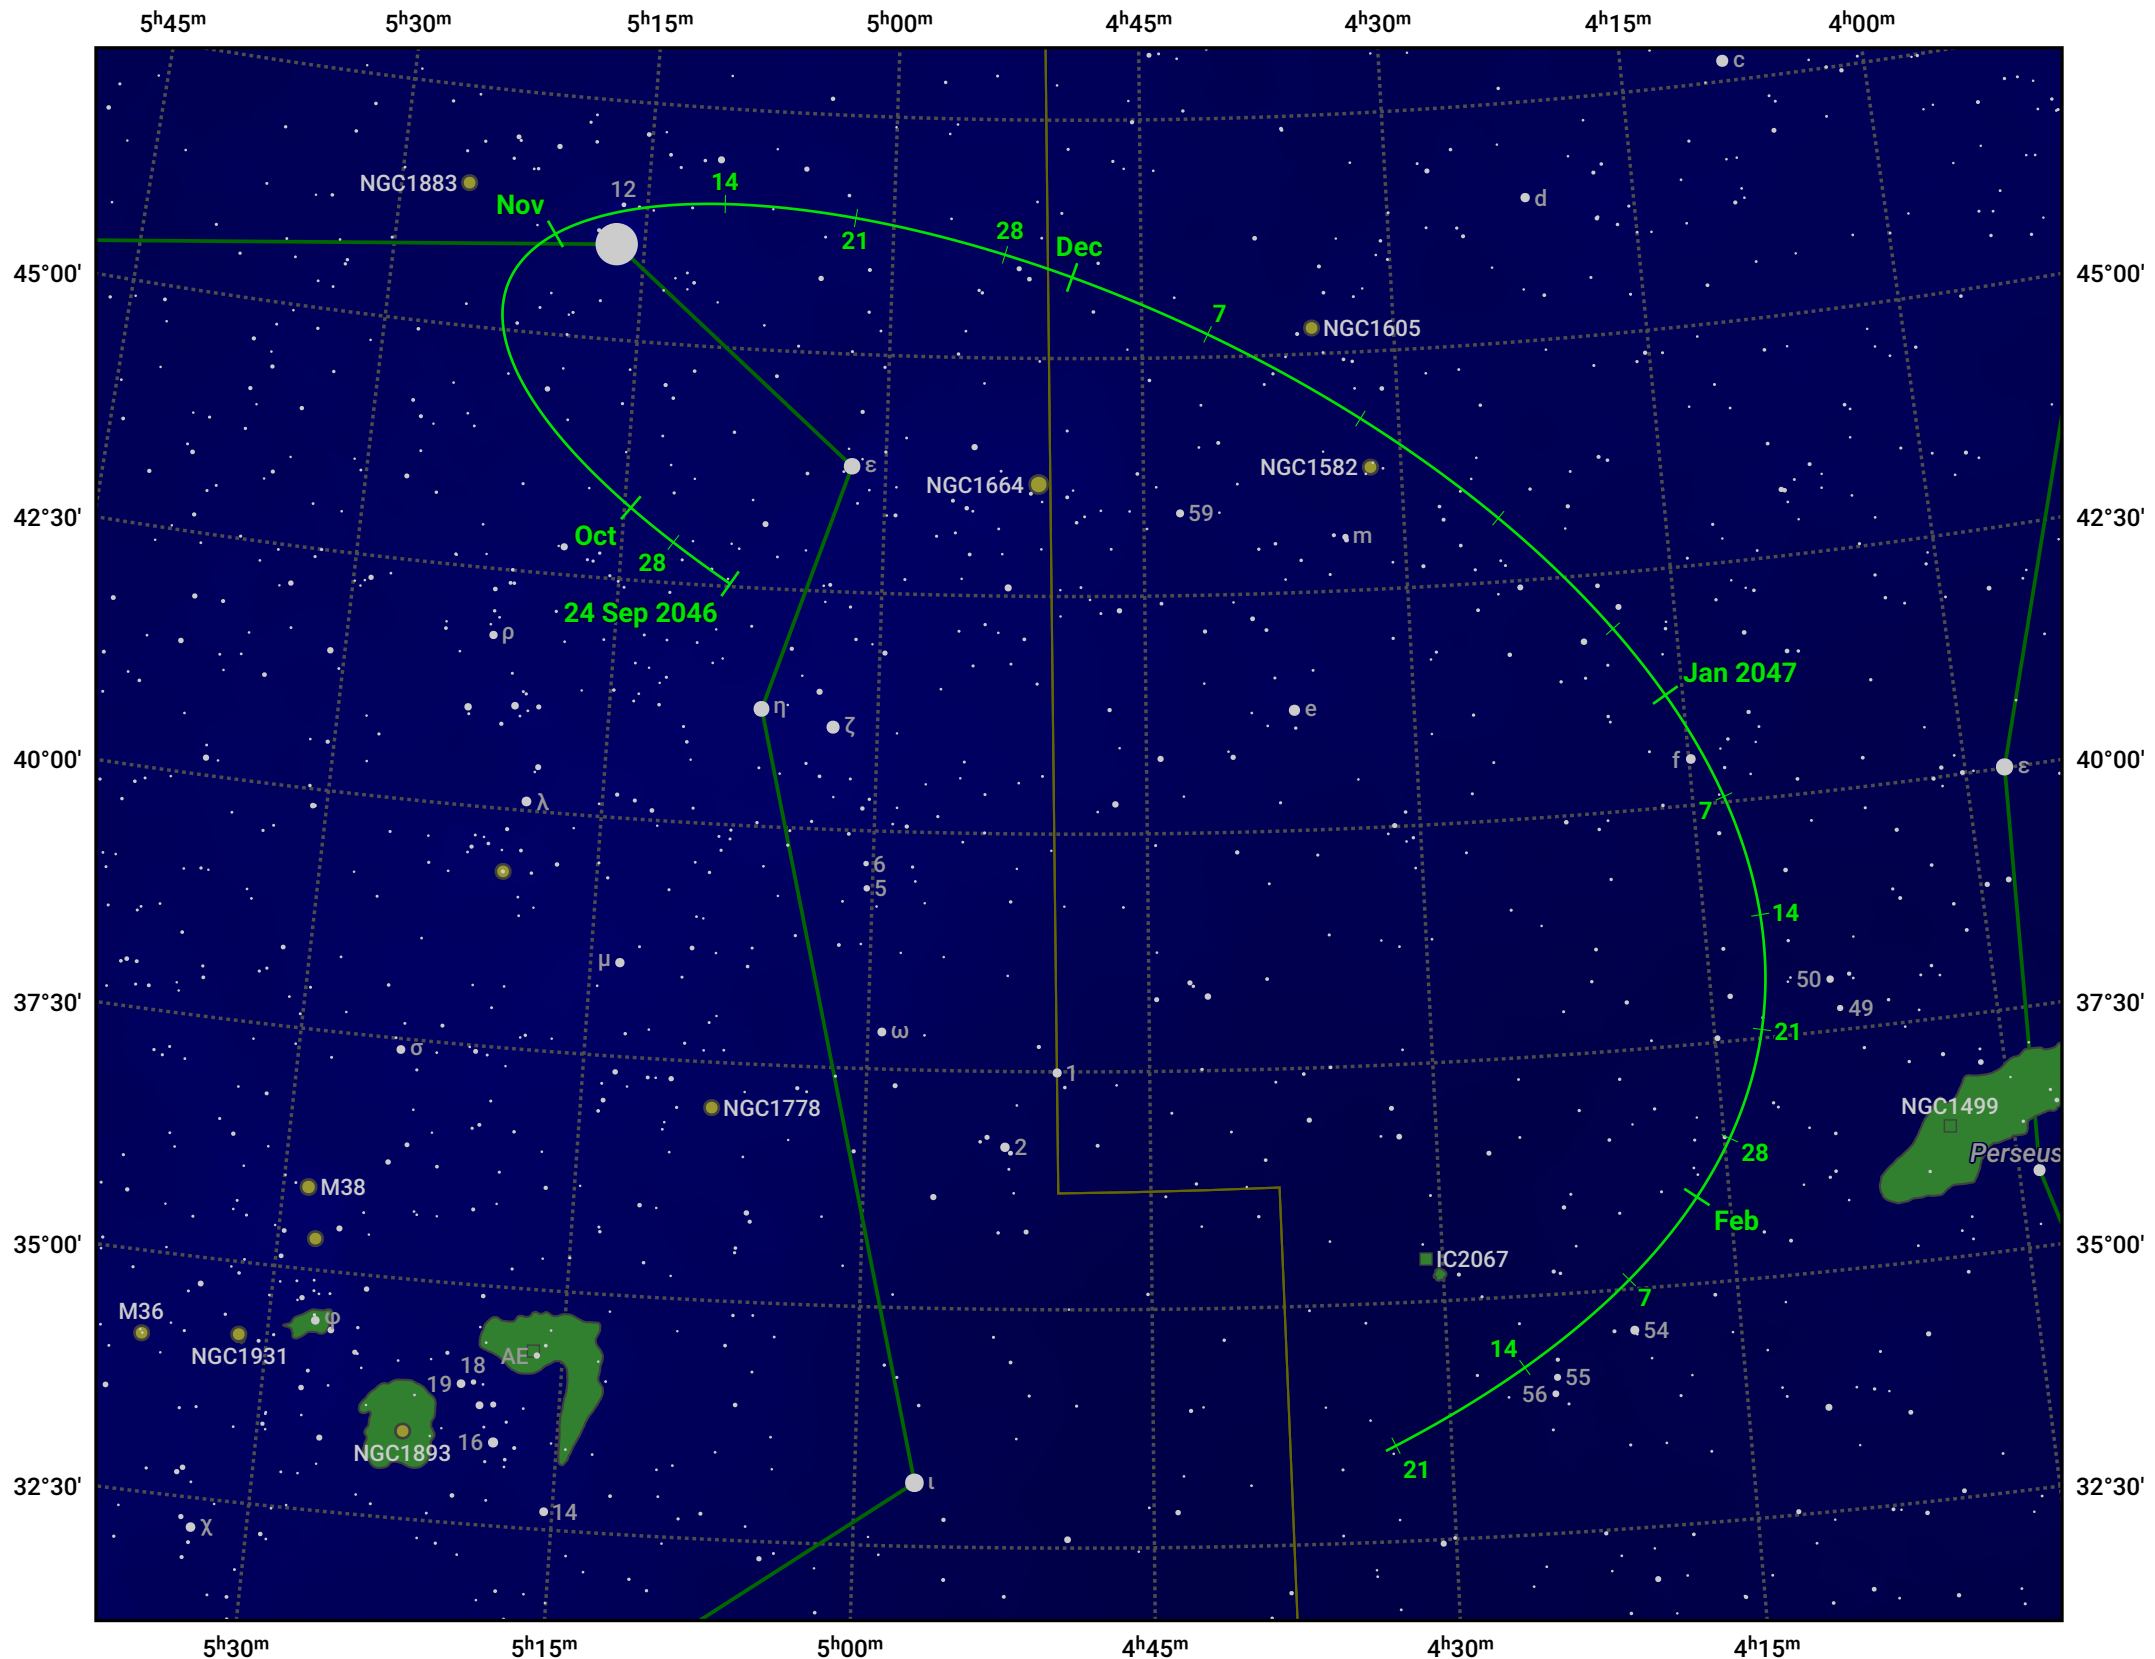

The path of Asteroid 89 Julia around opposition on 8 Dec 2046

© Dominic Ford 2011–2024. Date markers placed at midnight UTC. Downloaded from <https://in-the-sky.org>

Magnitude scale: 9.0 8.0 7.0 6.0 5.0 4.0 3.0 2.0 1.0 0.0

Ecliptic Plane

Galaxy Bright nebula Open cluster Globular cluster

Date	Mag	Phase
2046 Oct 1	10.5	95%
2046 Nov 1	10.1	97%
2046 Dec 1	9.6	99%
2047 Jan 1	10.0	99%
2047 Feb 1	10.8	97%