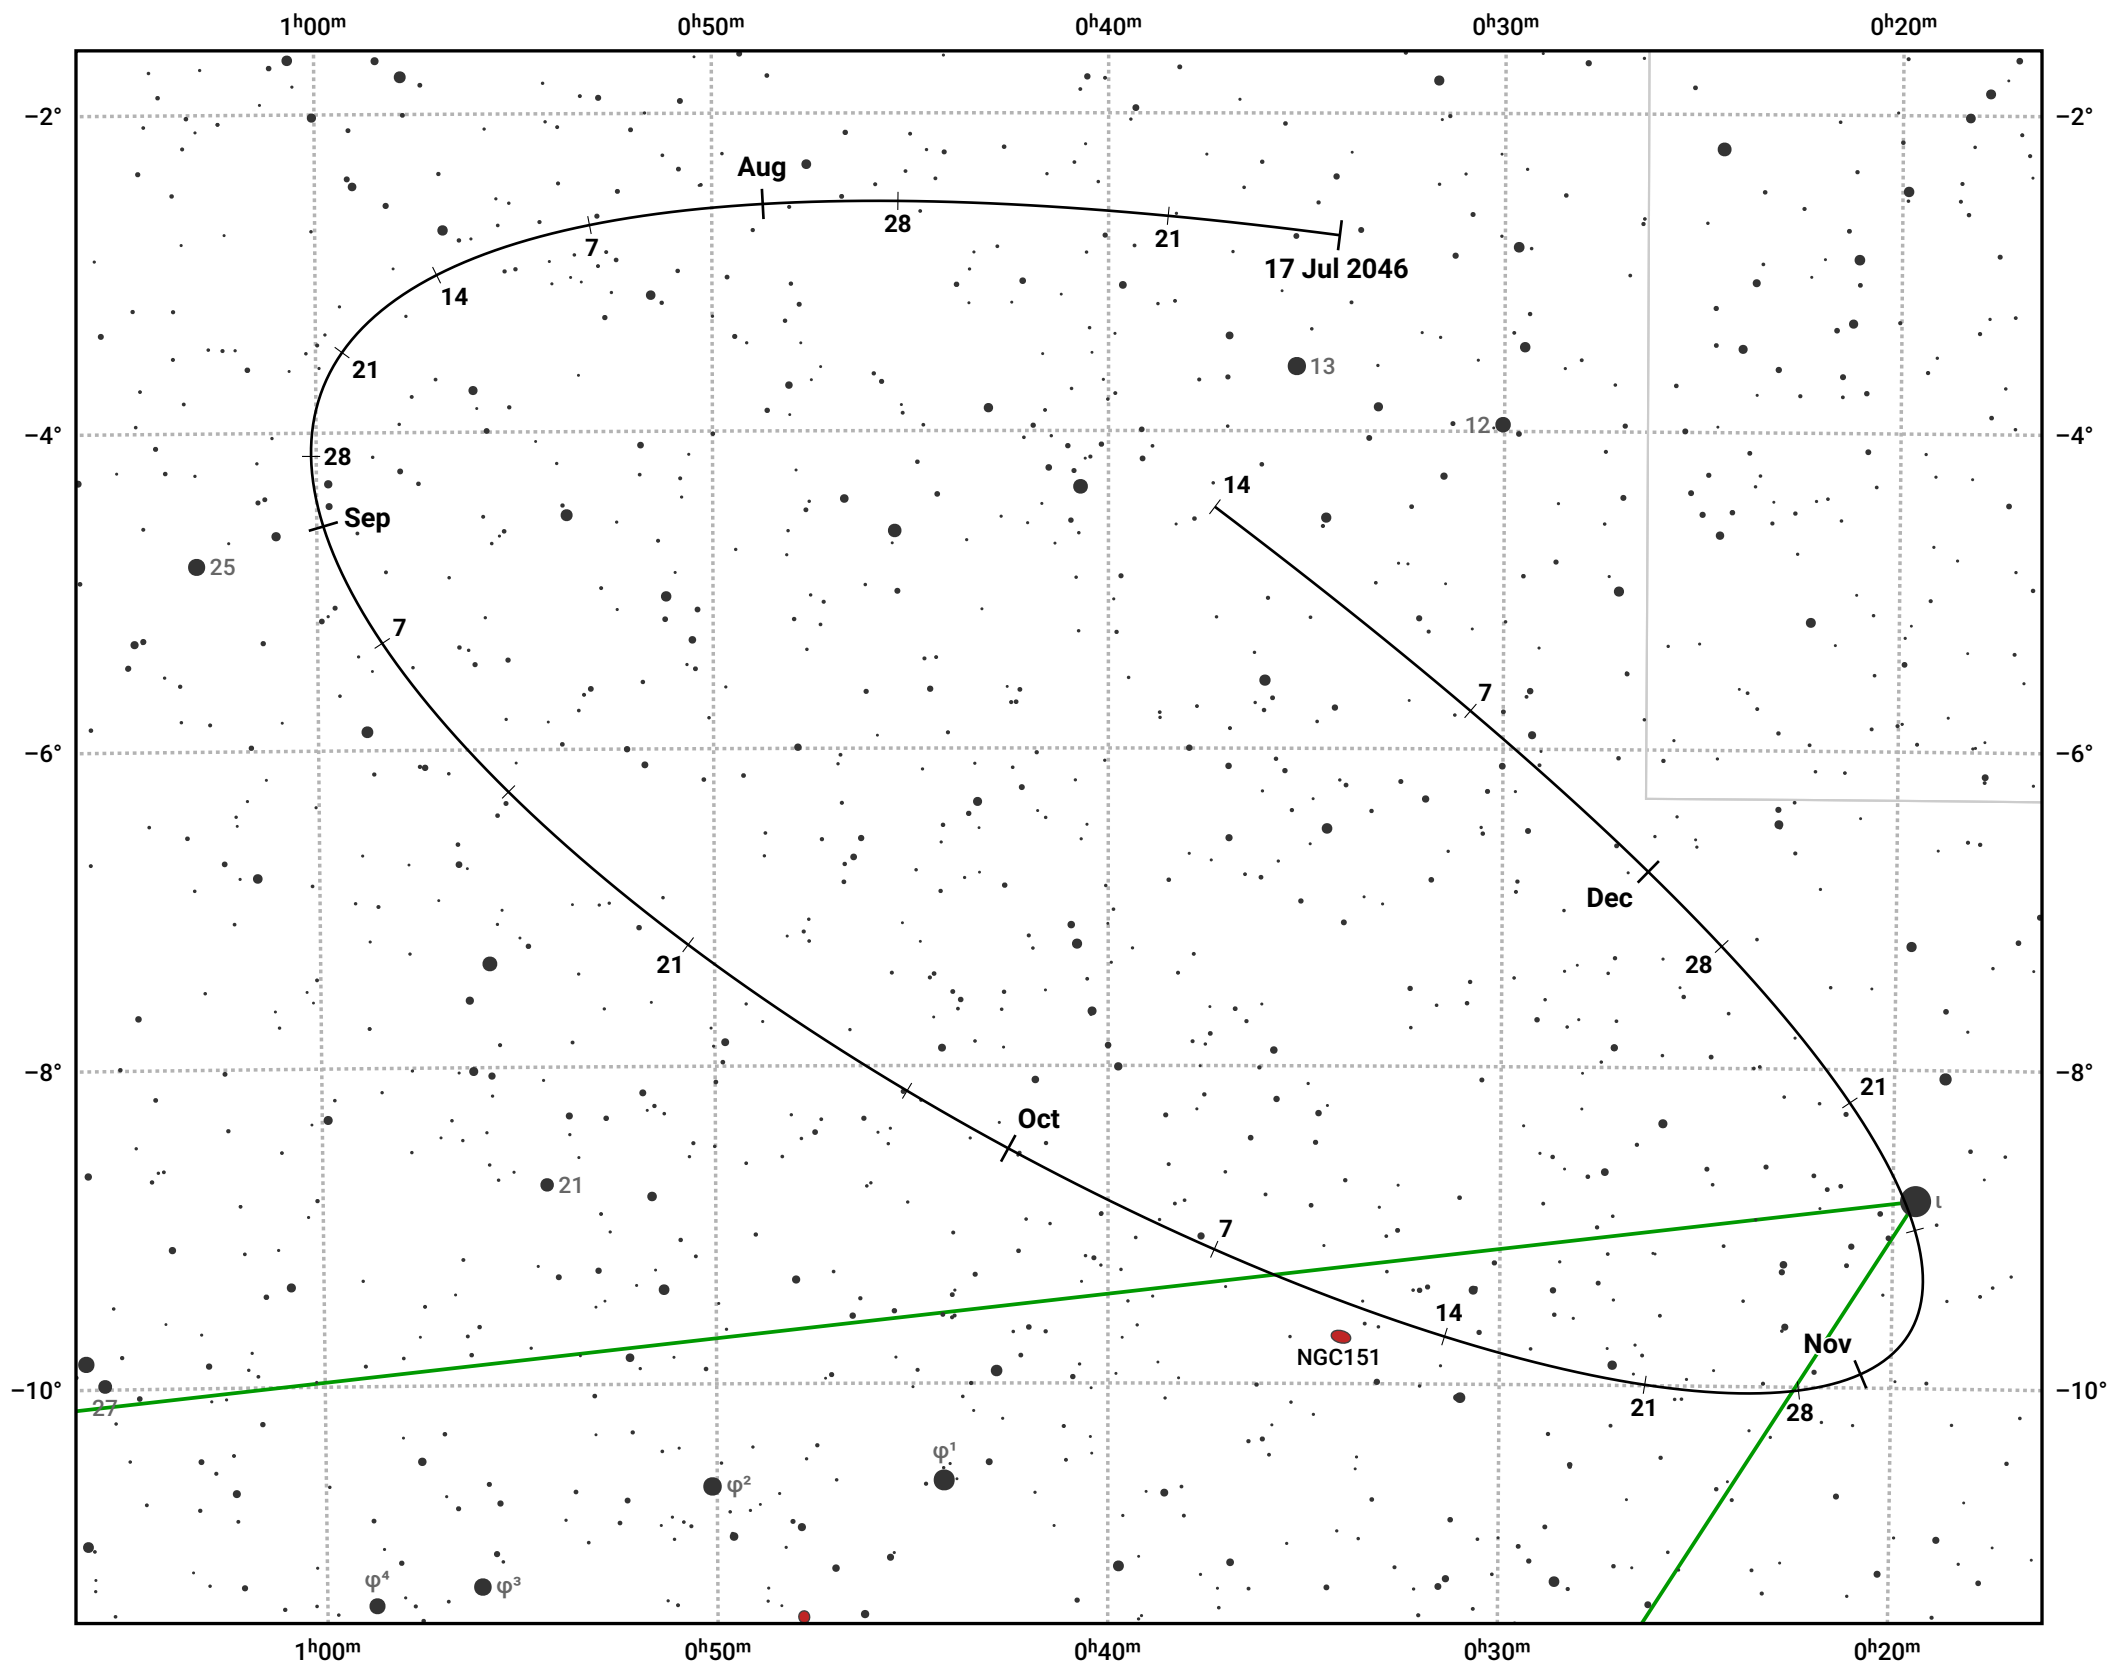

# The path of Asteroid 8 Flora around opposition on 30 Sep 2046

© Dominic Ford 2011–2024. Date markers placed at midnight UTC. Downloaded from <https://in-the-sky.org>

Magnitude scale: 11.0 10.0 9.0 8.0 7.0 6.0 5.0 4.0 3.0

— Ecliptic Plane

Galaxy    Bright nebula    Open cluster    Globular cluster

Date	Mag	Phase
2046 Aug 1	9.8	94%
2046 Aug 26	9.2	97%
2046 Sep 1	9.0	98%
2046 Oct 1	8.3	100%
2046 Nov 1	8.9	97%
2046 Dec 1	9.7	94%