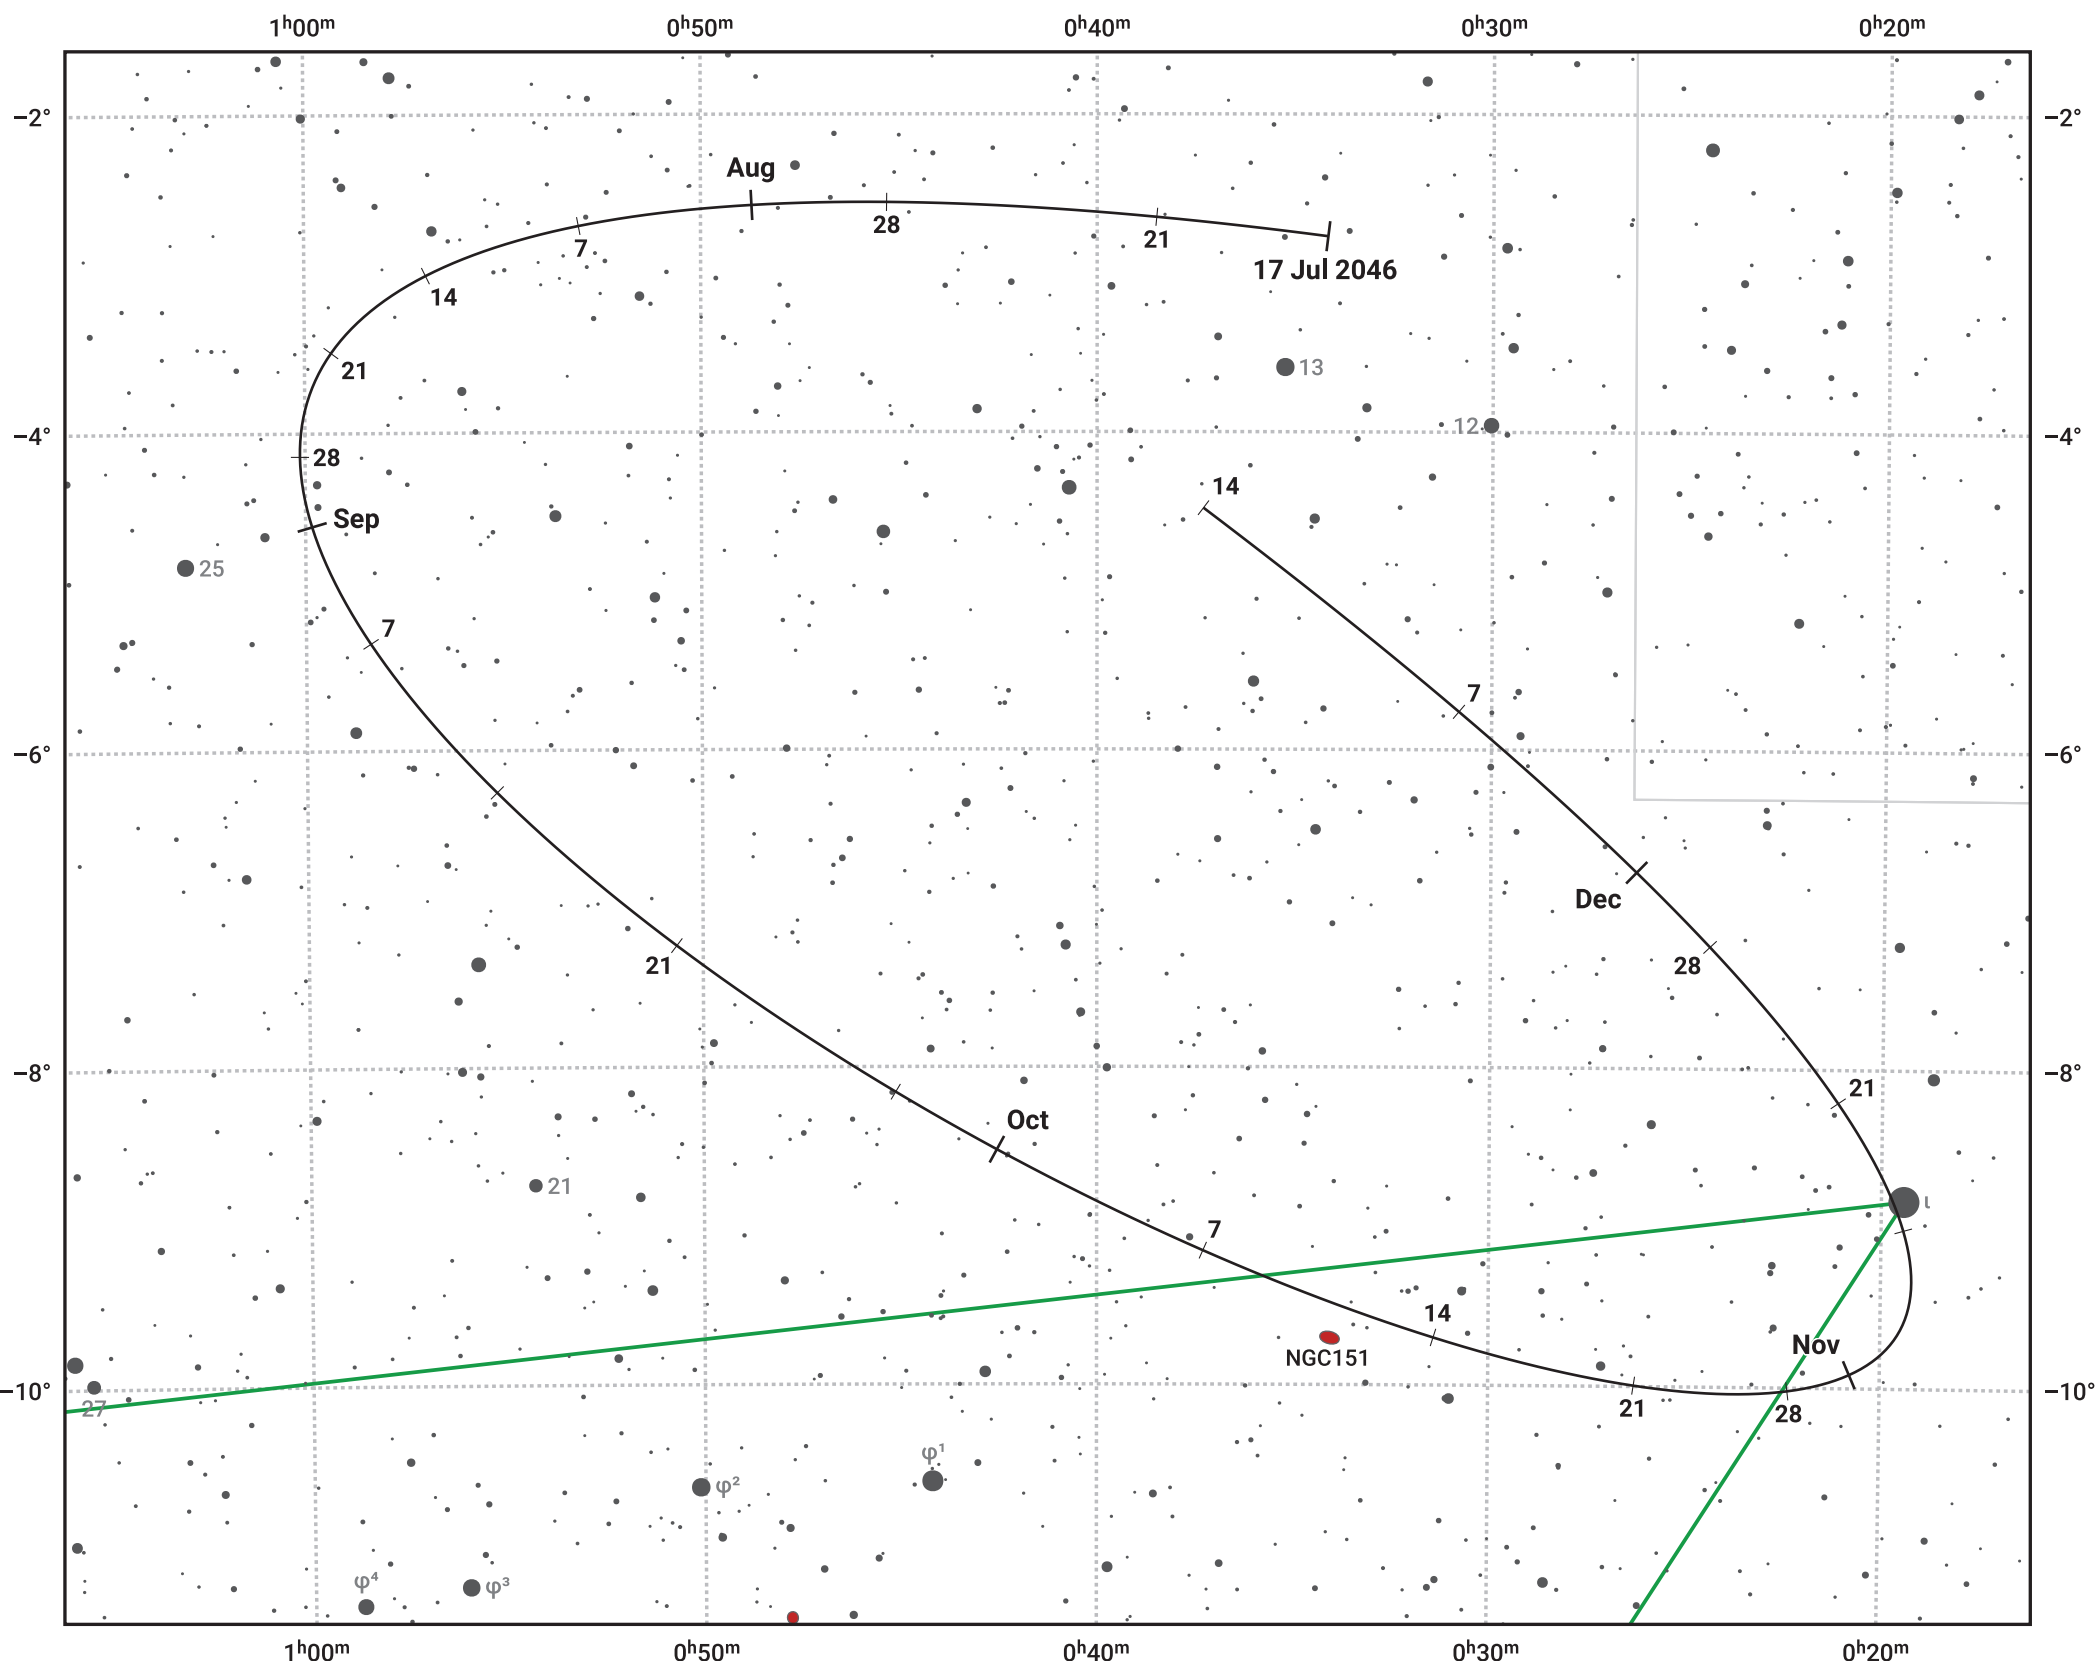

# The path of Asteroid 8 Flora around opposition on 30 Sep 2046

© Dominic Ford 2011–2024. Date markers placed at midnight UTC. Downloaded from <https://in-the-sky.org>

Magnitude scale: 11.0 10.0 9.0 8.0 7.0 6.0 5.0 4.0 3.0

— Ecliptic Plane

Galaxy Bright nebula Open cluster Globular cluster

Date	Mag	Phase
2046 Aug 1	9.8	94%
2046 Aug 26	9.2	97%
2046 Sep 1	9.0	98%
2046 Oct 1	8.3	100%
2046 Nov 1	8.9	97%
2046 Dec 1	9.7	94%