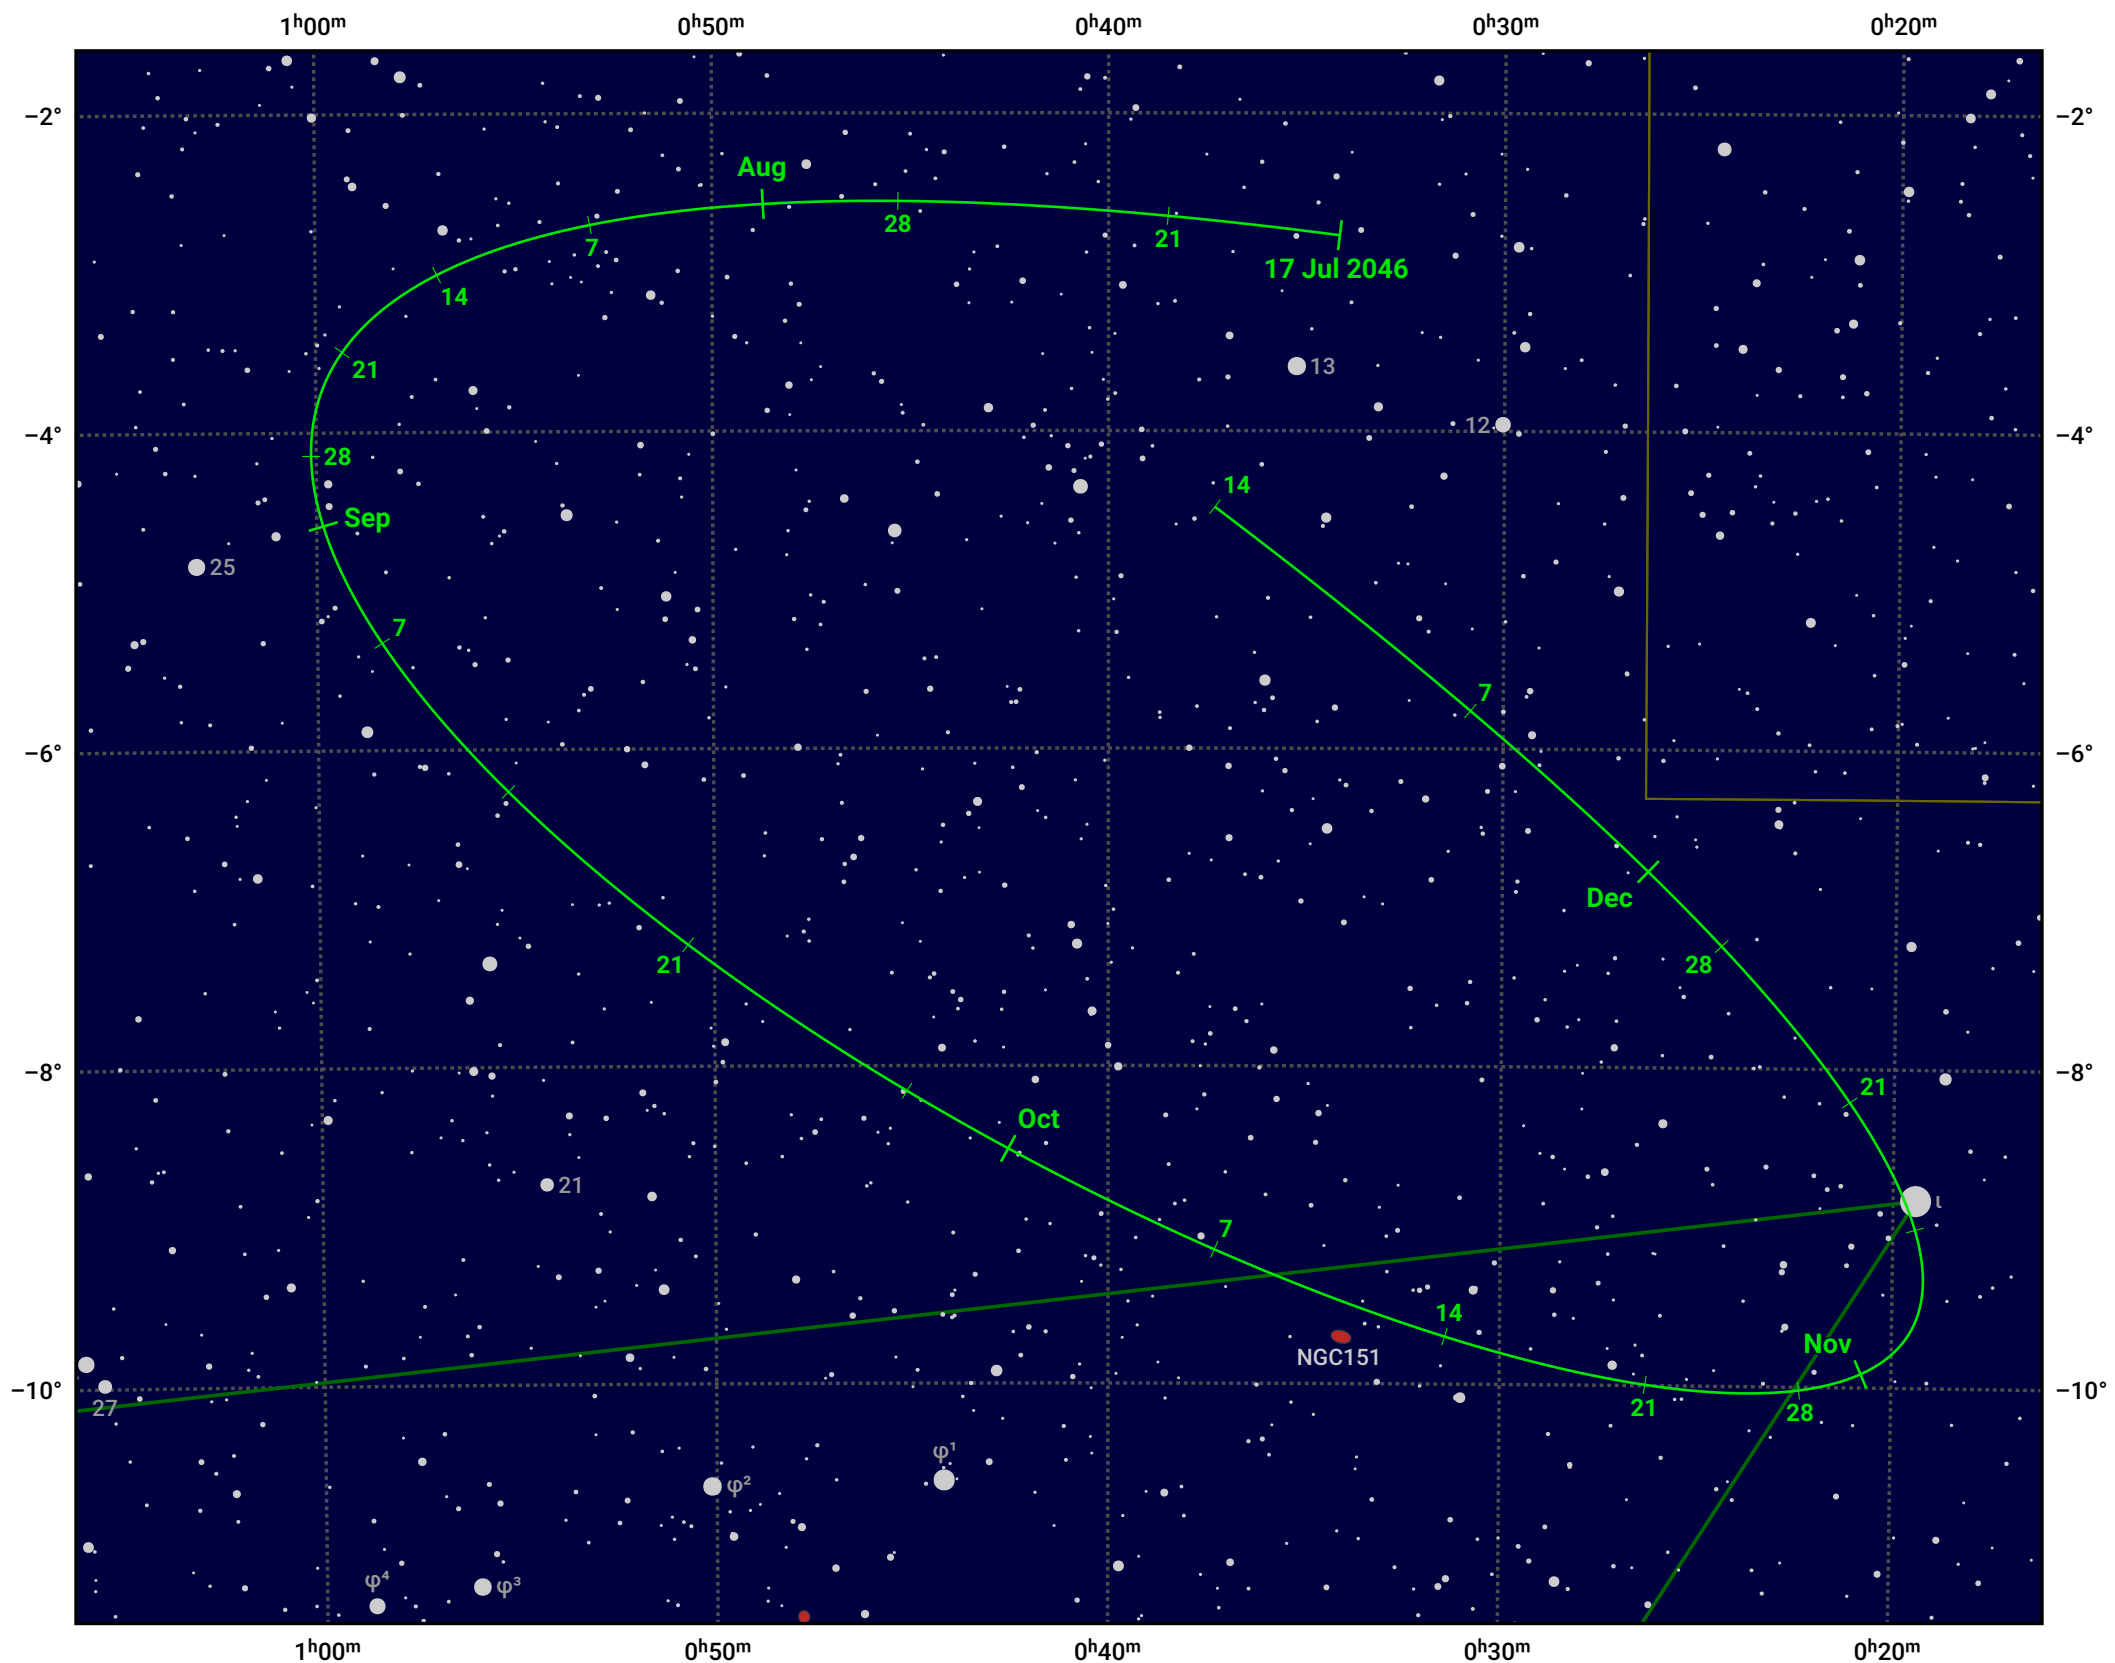

The path of Asteroid 8 Flora around opposition on 30 Sep 2046

© Dominic Ford 2011–2024. Date markers placed at midnight UTC. Downloaded from <https://in-the-sky.org>

Magnitude scale: · 11.0 · 10.0 · 9.0 · 8.0 · 7.0 · 6.0 · 5.0 · 4.0 · 3.0

— Ecliptic Plane

Galaxy Bright nebula Open cluster Globular cluster

Date	Mag	Phase
2046 Aug 1	9.8	94%
2046 Aug 26	9.2	97%
2046 Sep 1	9.0	98%
2046 Oct 1	8.3	100%
2046 Nov 1	8.9	97%
2046 Dec 1	9.7	94%