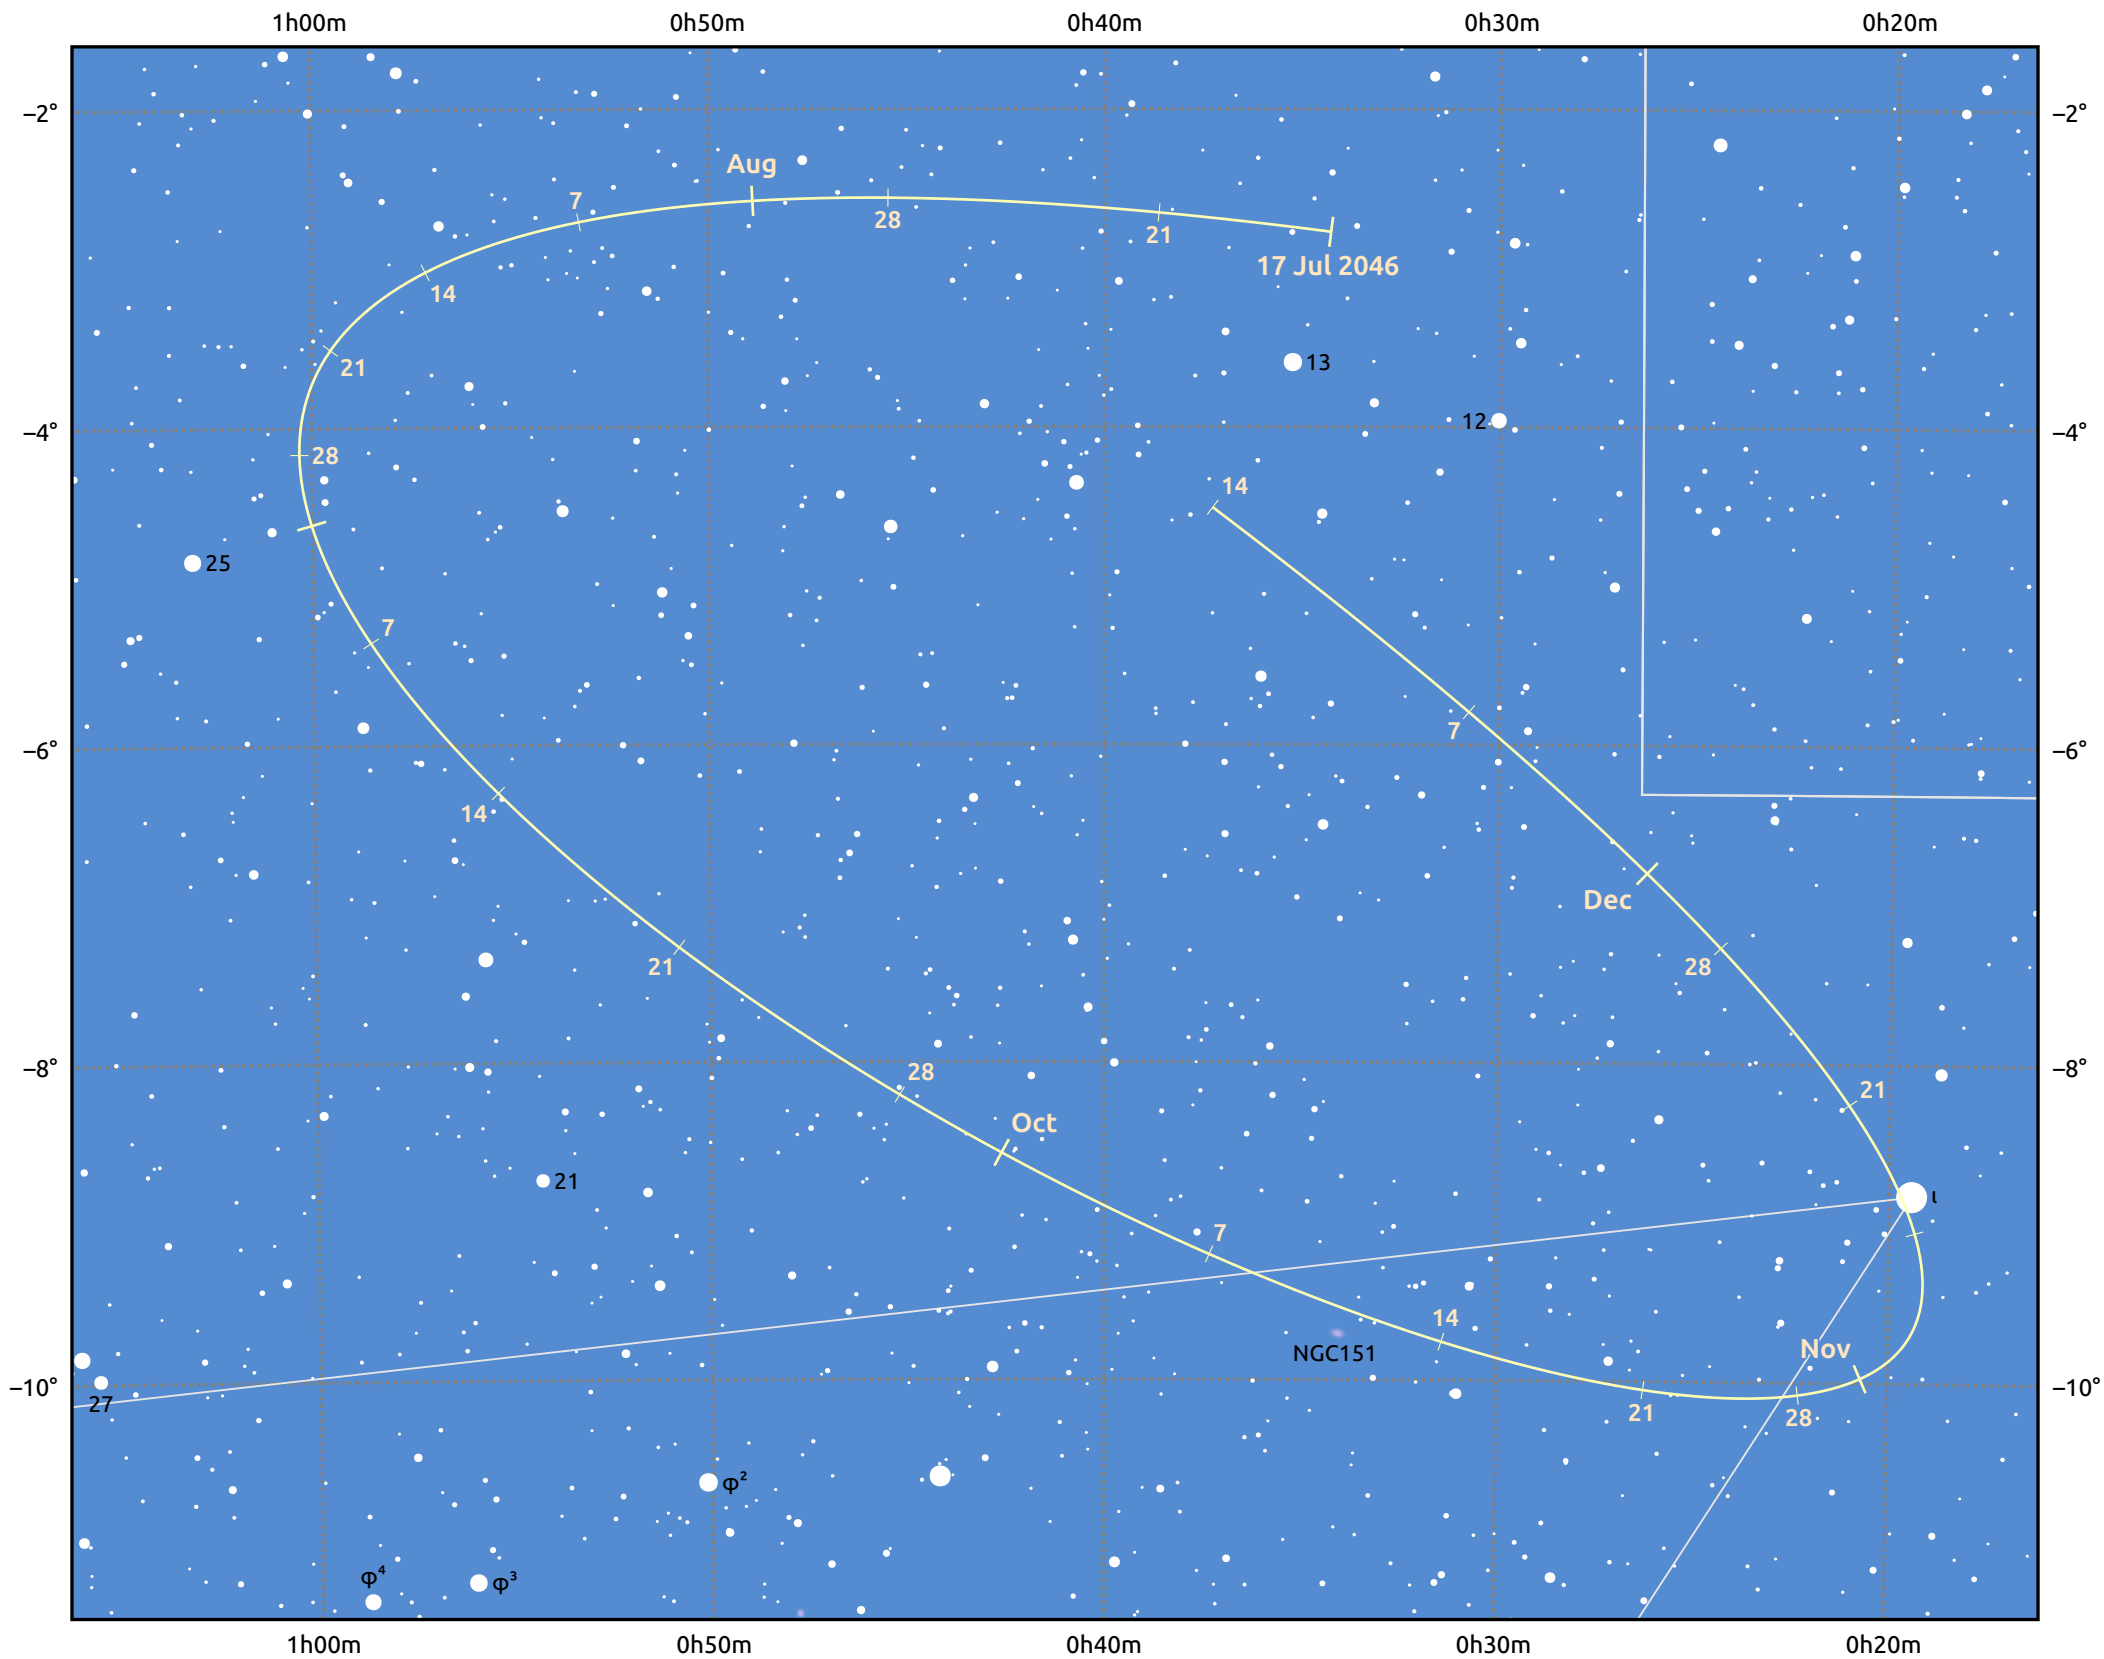

The path of Asteroid 8 Flora around opposition on 30 Sep 2046

© Dominic Ford 2011–2025. Date markers placed at midnight UTC. Downloaded from <https://in-the-sky.org>

Magnitude scale: \bullet 11.0 \bullet 10.0 \bullet 9.0 \bullet 8.0 \bullet 7.0 \bullet 6.0 \bullet 5.0 \bullet 4.0 \bullet 3.0

— Ecliptic Plane

$\color{magenta}\bullet$ Galaxy \circ Bright nebula \circ Open cluster \circ Globular cluster \diamond Planetary nebula

Date	Mag	Phase
2046 Aug 1	9.8	94%
2046 Aug 26	9.1	97%
2046 Sep 1	9.0	98%
2046 Oct 1	8.3	100%
2046 Nov 1	8.9	97%
2046 Dec 1	9.7	94%