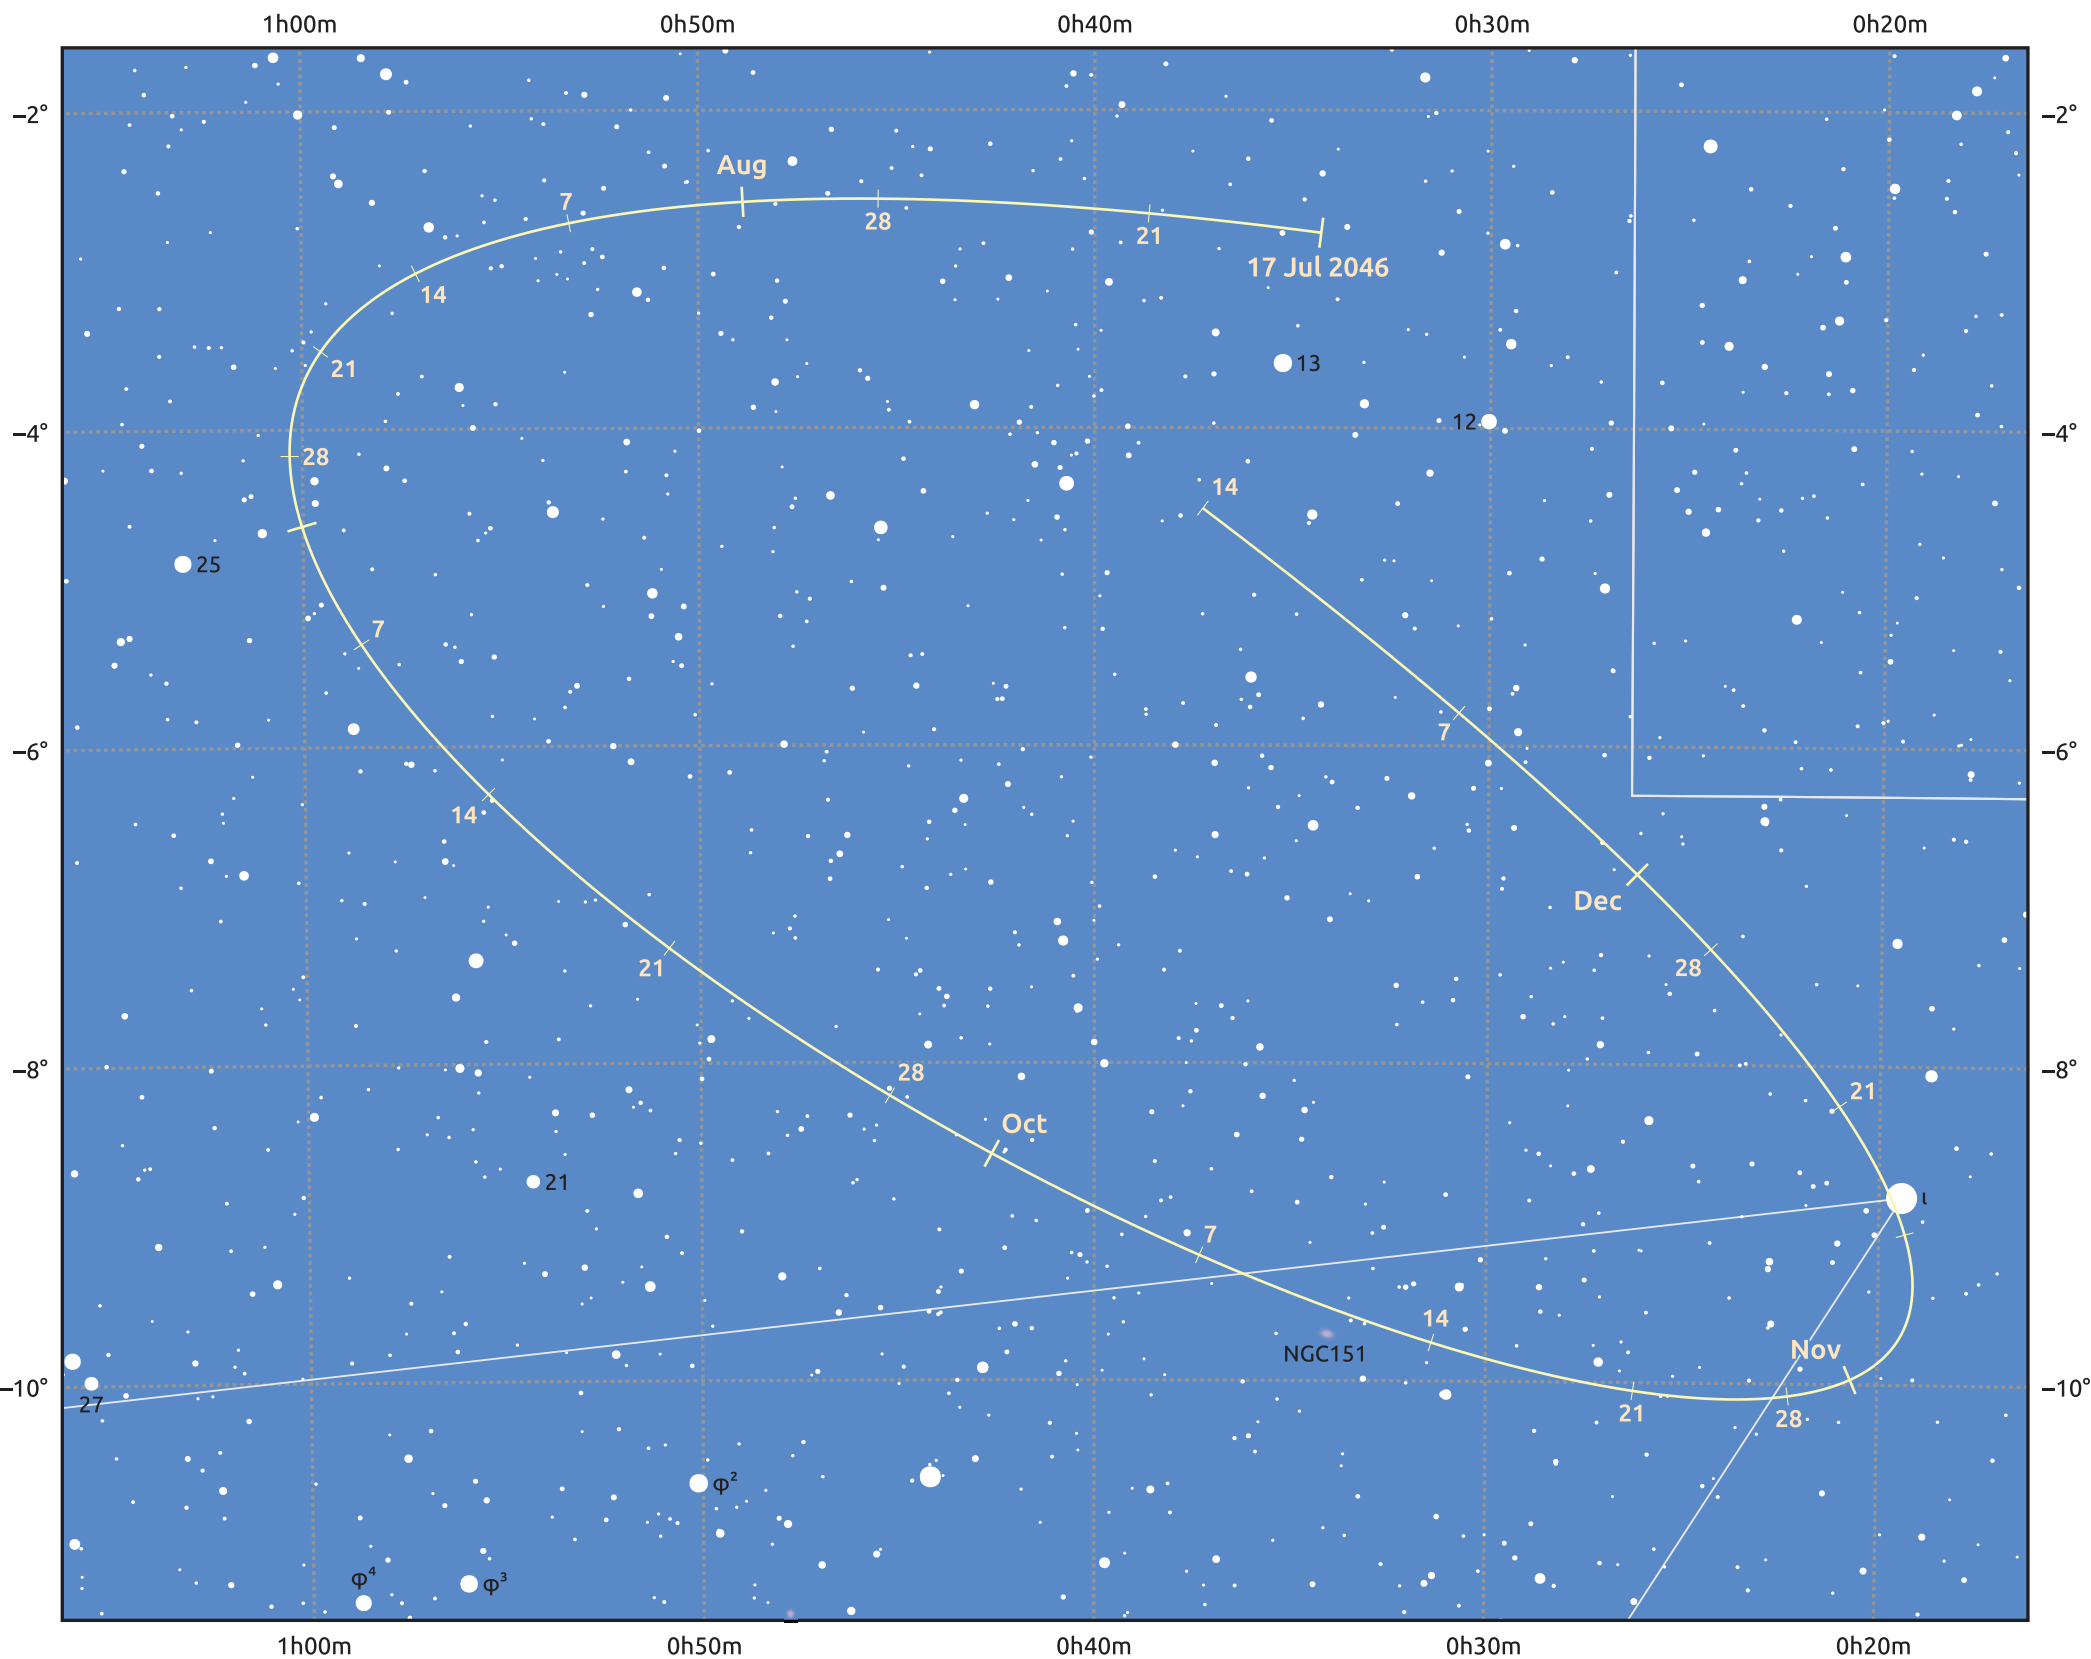

# The path of Asteroid 8 Flora around opposition on 30 Sep 2046

© Dominic Ford 2011–2025. Date markers placed at midnight UTC. Downloaded from <https://in-the-sky.org>

Magnitude scale: 11.0 10.0 9.0 8.0 7.0 6.0 5.0 4.0 3.0

— Ecliptic Plane

Galaxy Bright nebula Open cluster Globular cluster Planetary nebula

Date	Mag	Phase
2046 Aug 1	9.8	94%
2046 Aug 26	9.1	97%
2046 Sep 1	9.0	98%
2046 Oct 1	8.3	100%
2046 Nov 1	8.9	97%
2046 Dec 1	9.7	94%