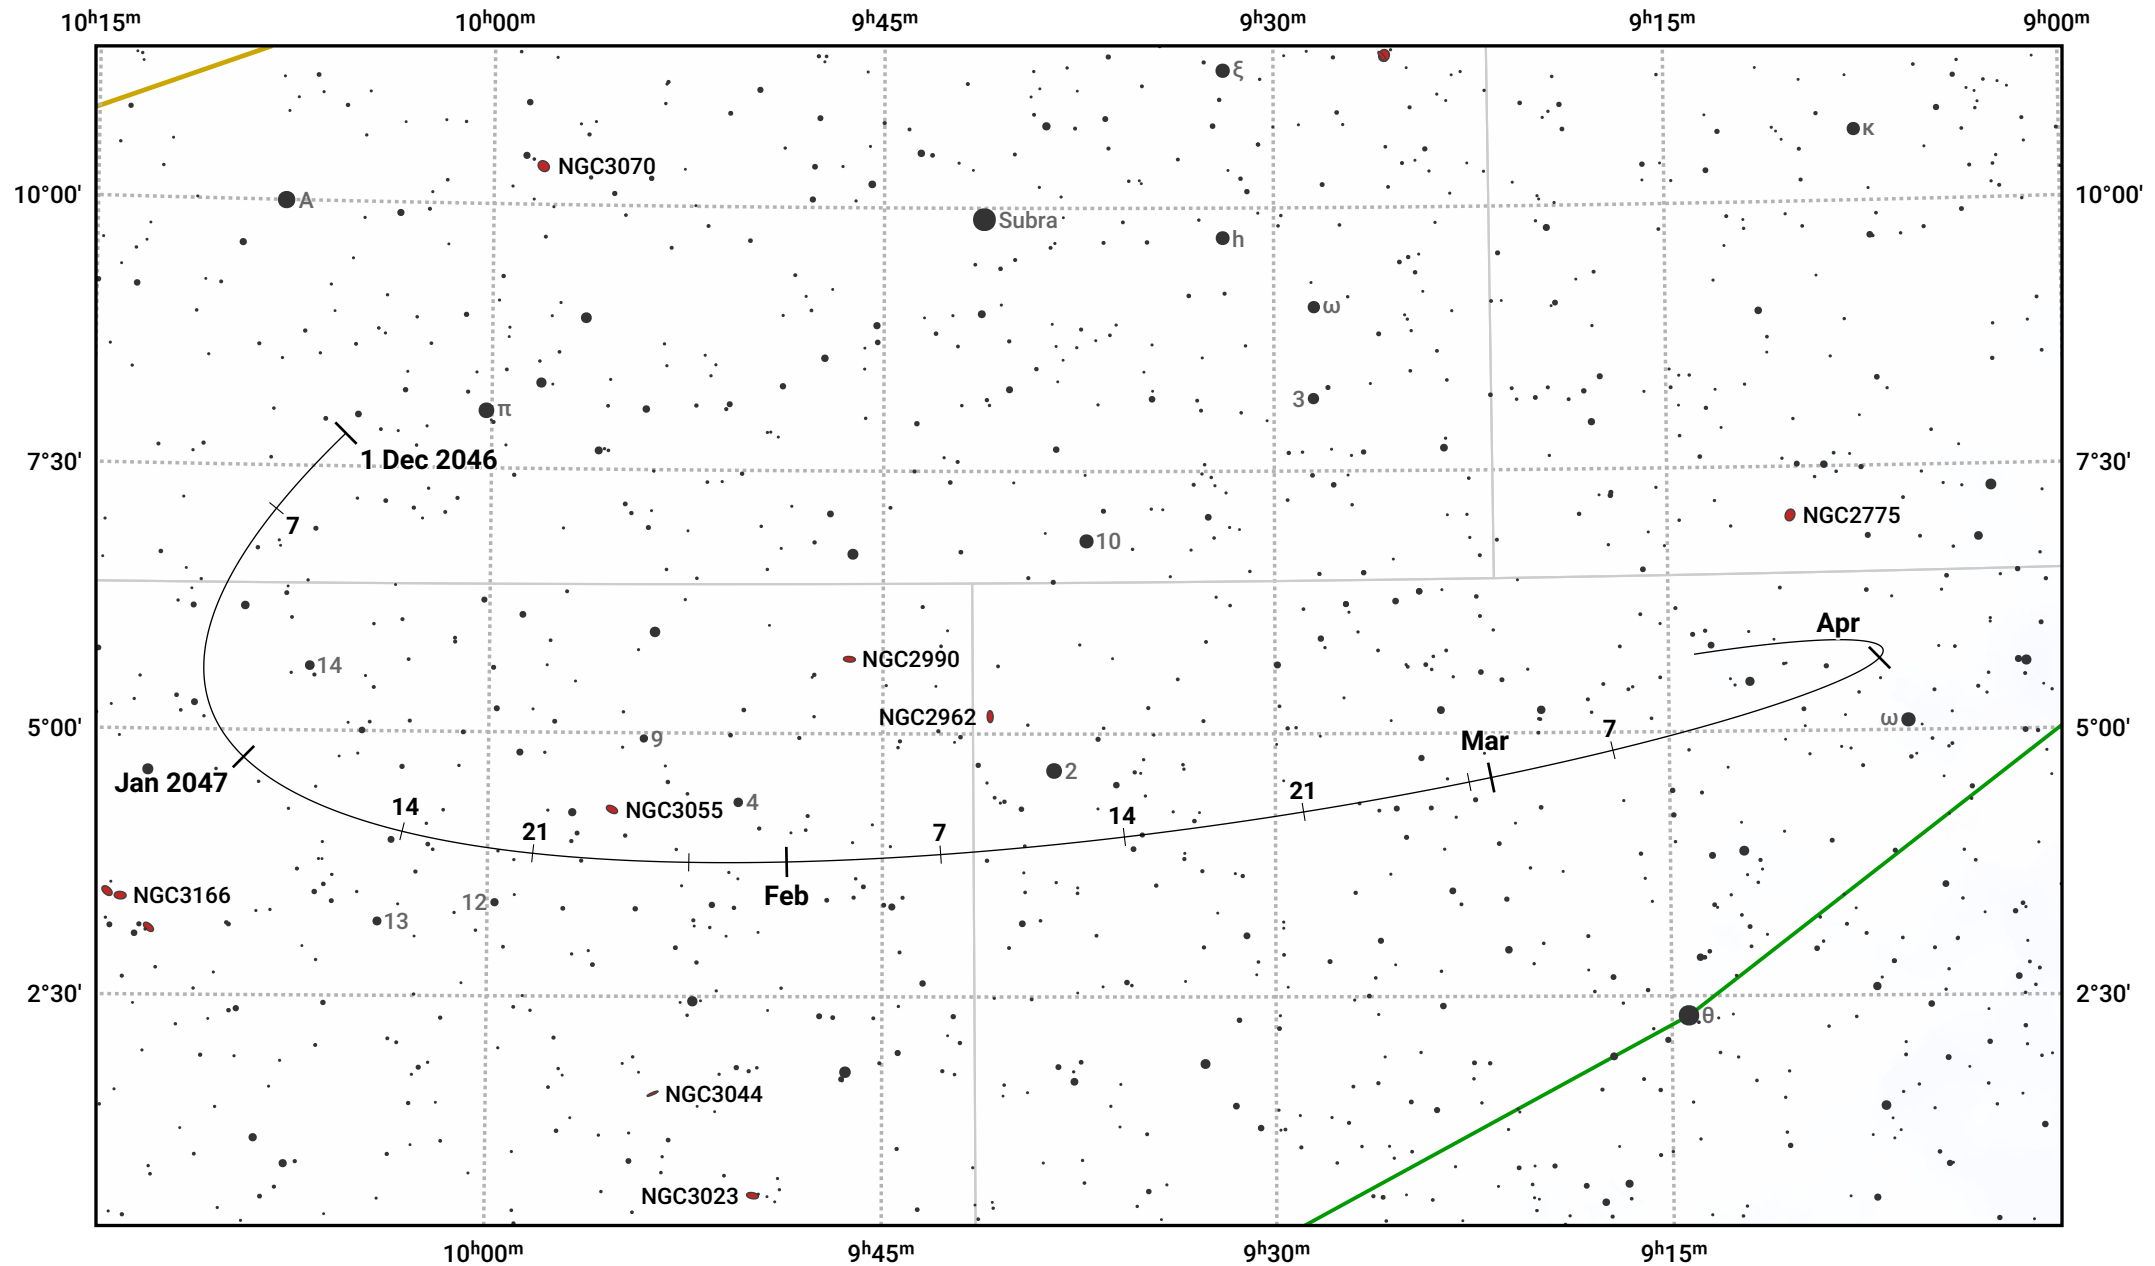

The path of Asteroid 15 Eunomia around opposition on 14 Feb 2047

© Dominic Ford 2011–2024. Date markers placed at midnight UTC. Downloaded from <https://in-the-sky.org>

Magnitude scale: 10.0 9.0 8.0 7.0 6.0 5.0 4.0 3.0

— Ecliptic Plane

Galaxy Bright nebula Open cluster Globular cluster

Date	Mag
2046 Dec 1	10.4
2047 Jan 1	9.9
2047 Feb 1	9.4
2047 Mar 1	9.5
2047 Apr 1	10.2
2047 Apr 9	10.4