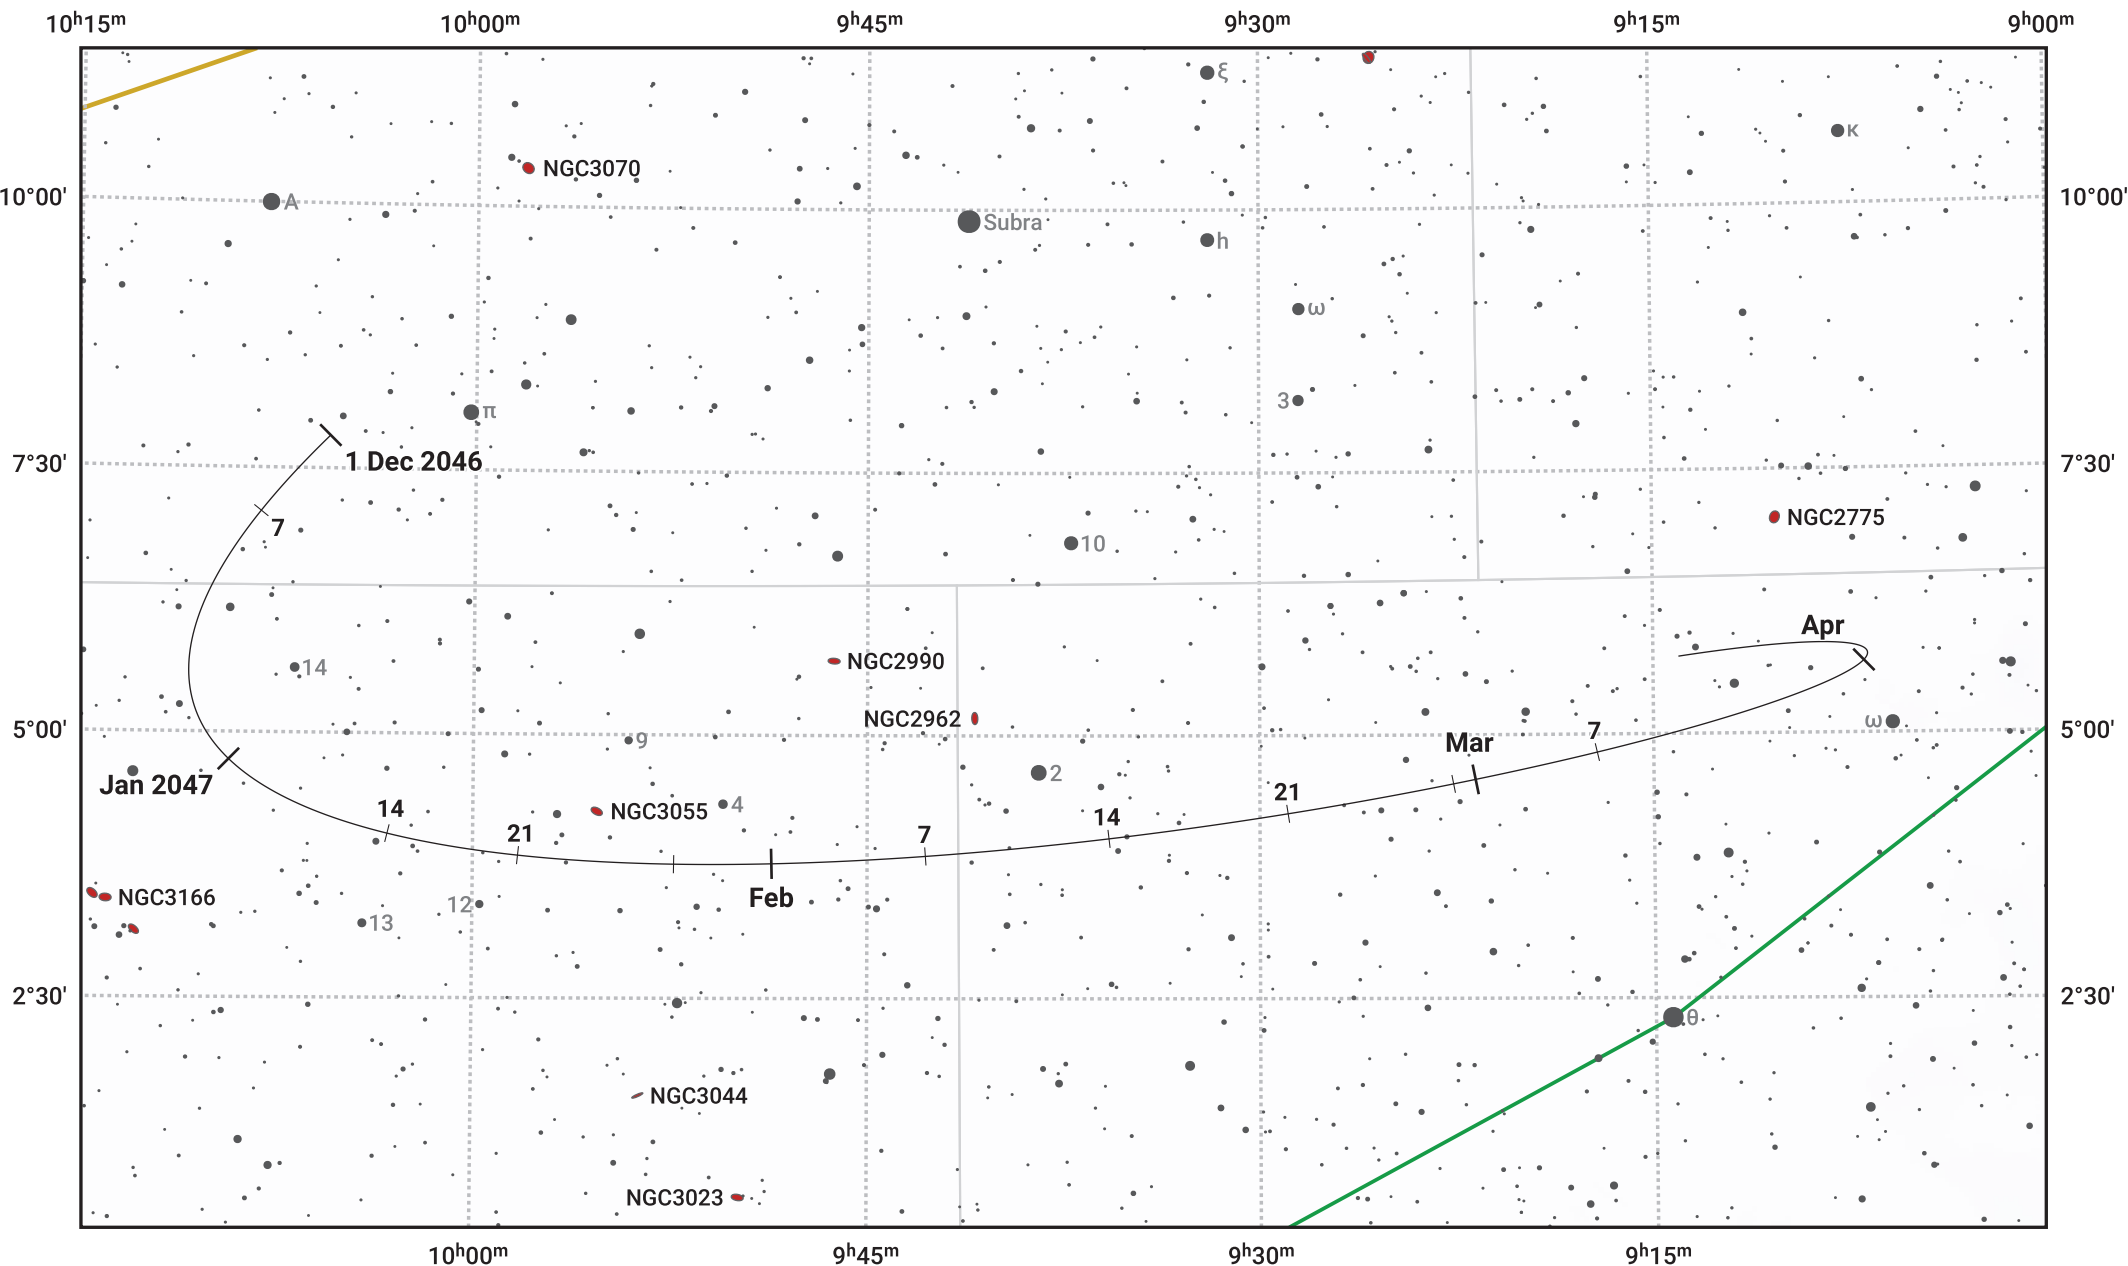

The path of Asteroid 15 Eunomia around opposition on 14 Feb 2047

© Dominic Ford 2011–2024. Date markers placed at midnight UTC. Downloaded from <https://in-the-sky.org>

Magnitude scale: 10.0 9.0 8.0 7.0 6.0 5.0 4.0 3.0

— Ecliptic Plane

Galaxy Bright nebula Open cluster Globular cluster

Date	Mag
2046 Dec 1	10.4
2047 Jan 1	9.9
2047 Feb 1	9.4
2047 Mar 1	9.5
2047 Apr 1	10.2
2047 Apr 9	10.4