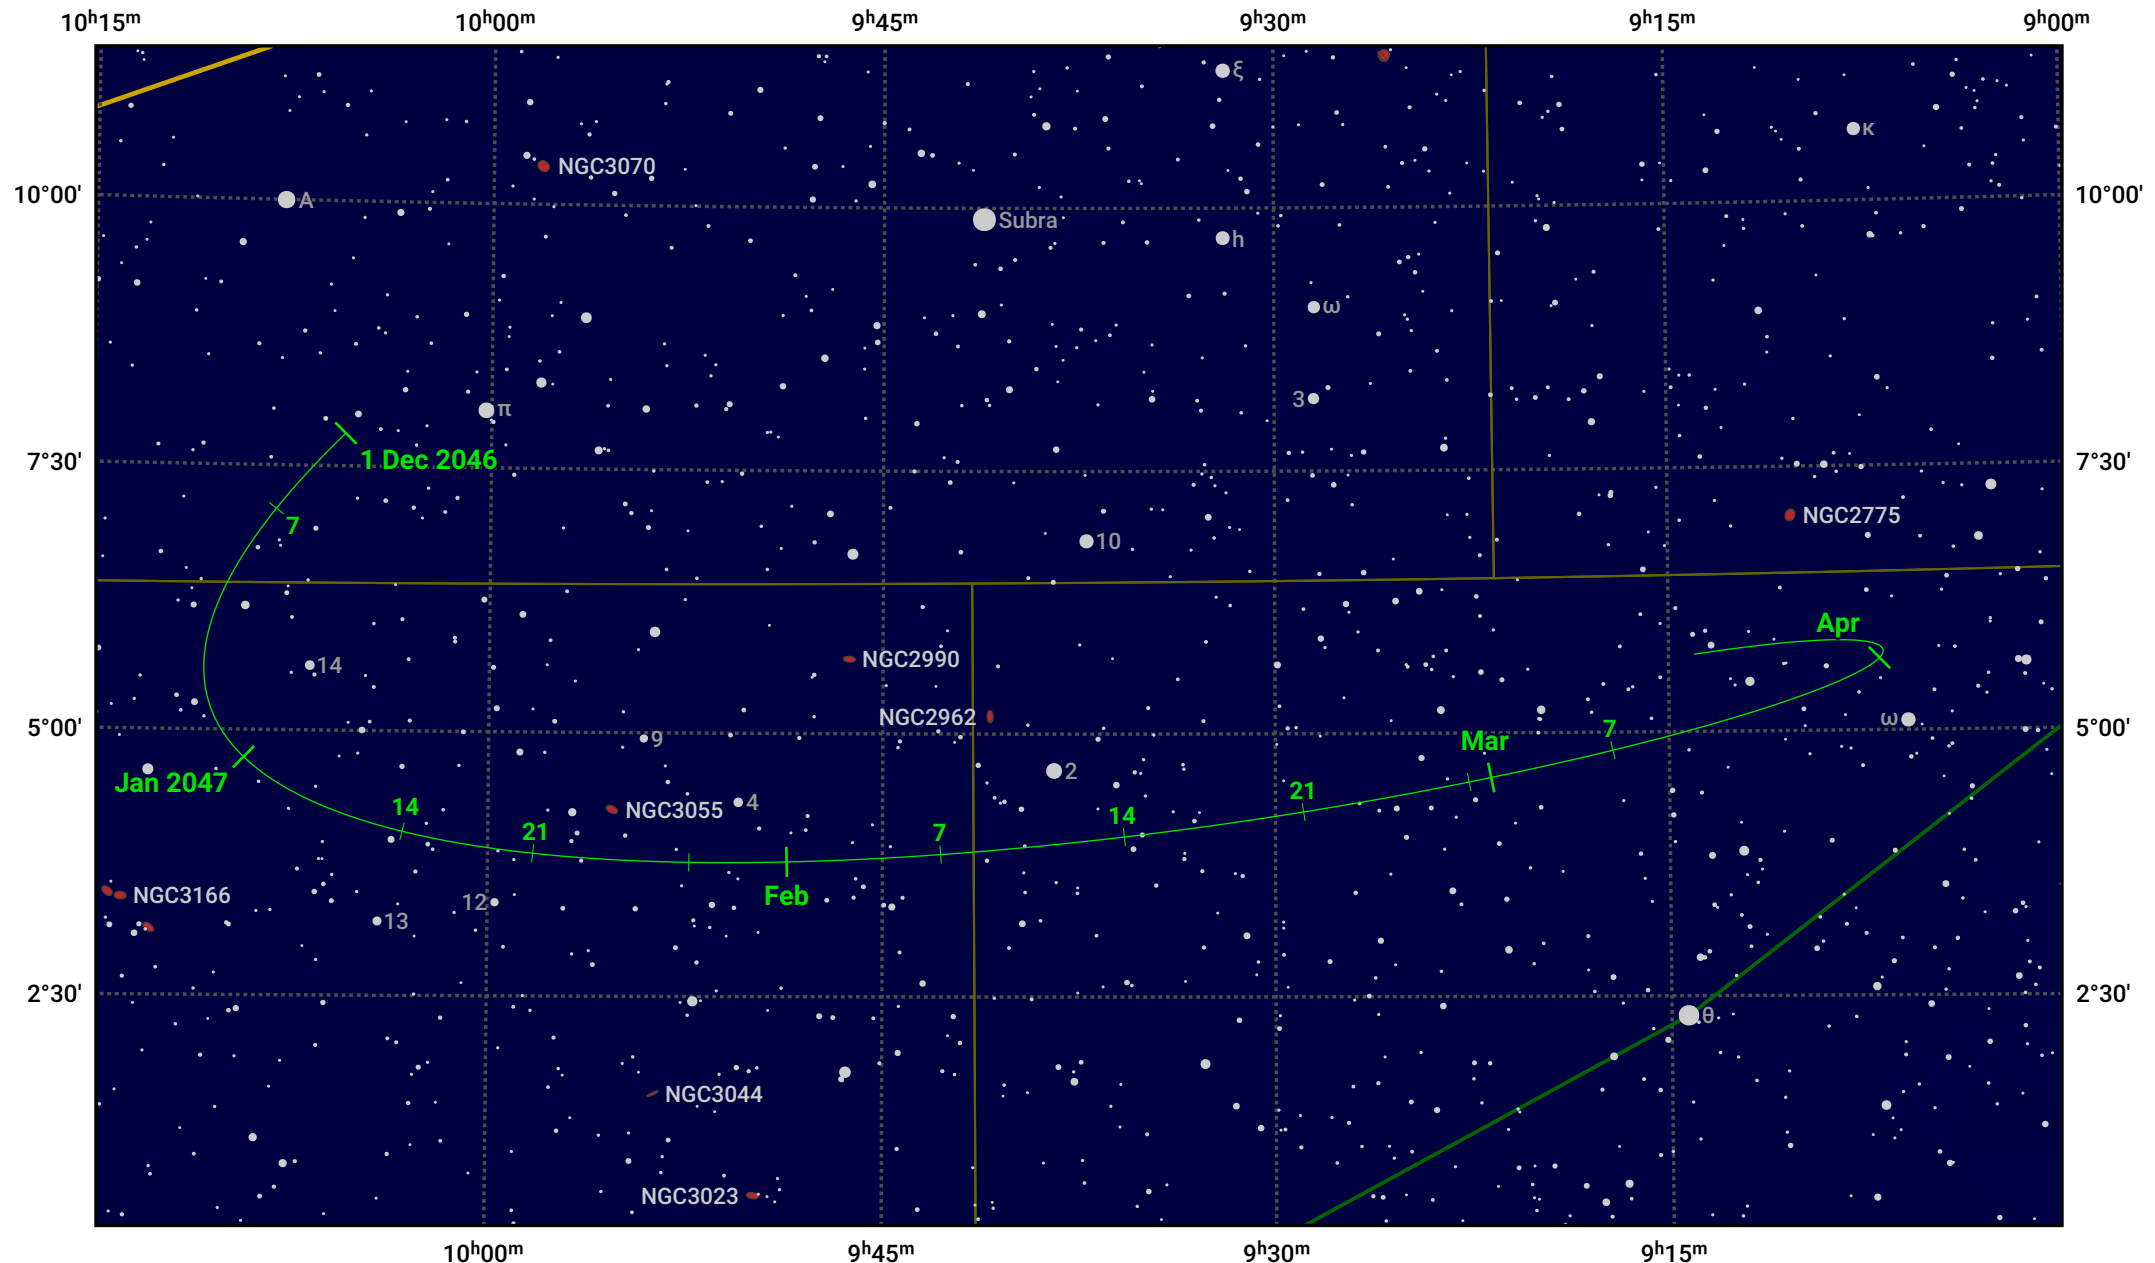

The path of Asteroid 15 Eunomia around opposition on 14 Feb 2047

© Dominic Ford 2011–2024. Date markers placed at midnight UTC. Downloaded from <https://in-the-sky.org>

Magnitude scale: 10.0 9.0 8.0 7.0 6.0 5.0 4.0 3.0

— Ecliptic Plane

Galaxy Bright nebula Open cluster Globular cluster

Date	Mag
2046 Dec 1	10.4
2047 Jan 1	9.9
2047 Feb 1	9.4
2047 Mar 1	9.5
2047 Apr 1	10.2
2047 Apr 9	10.4