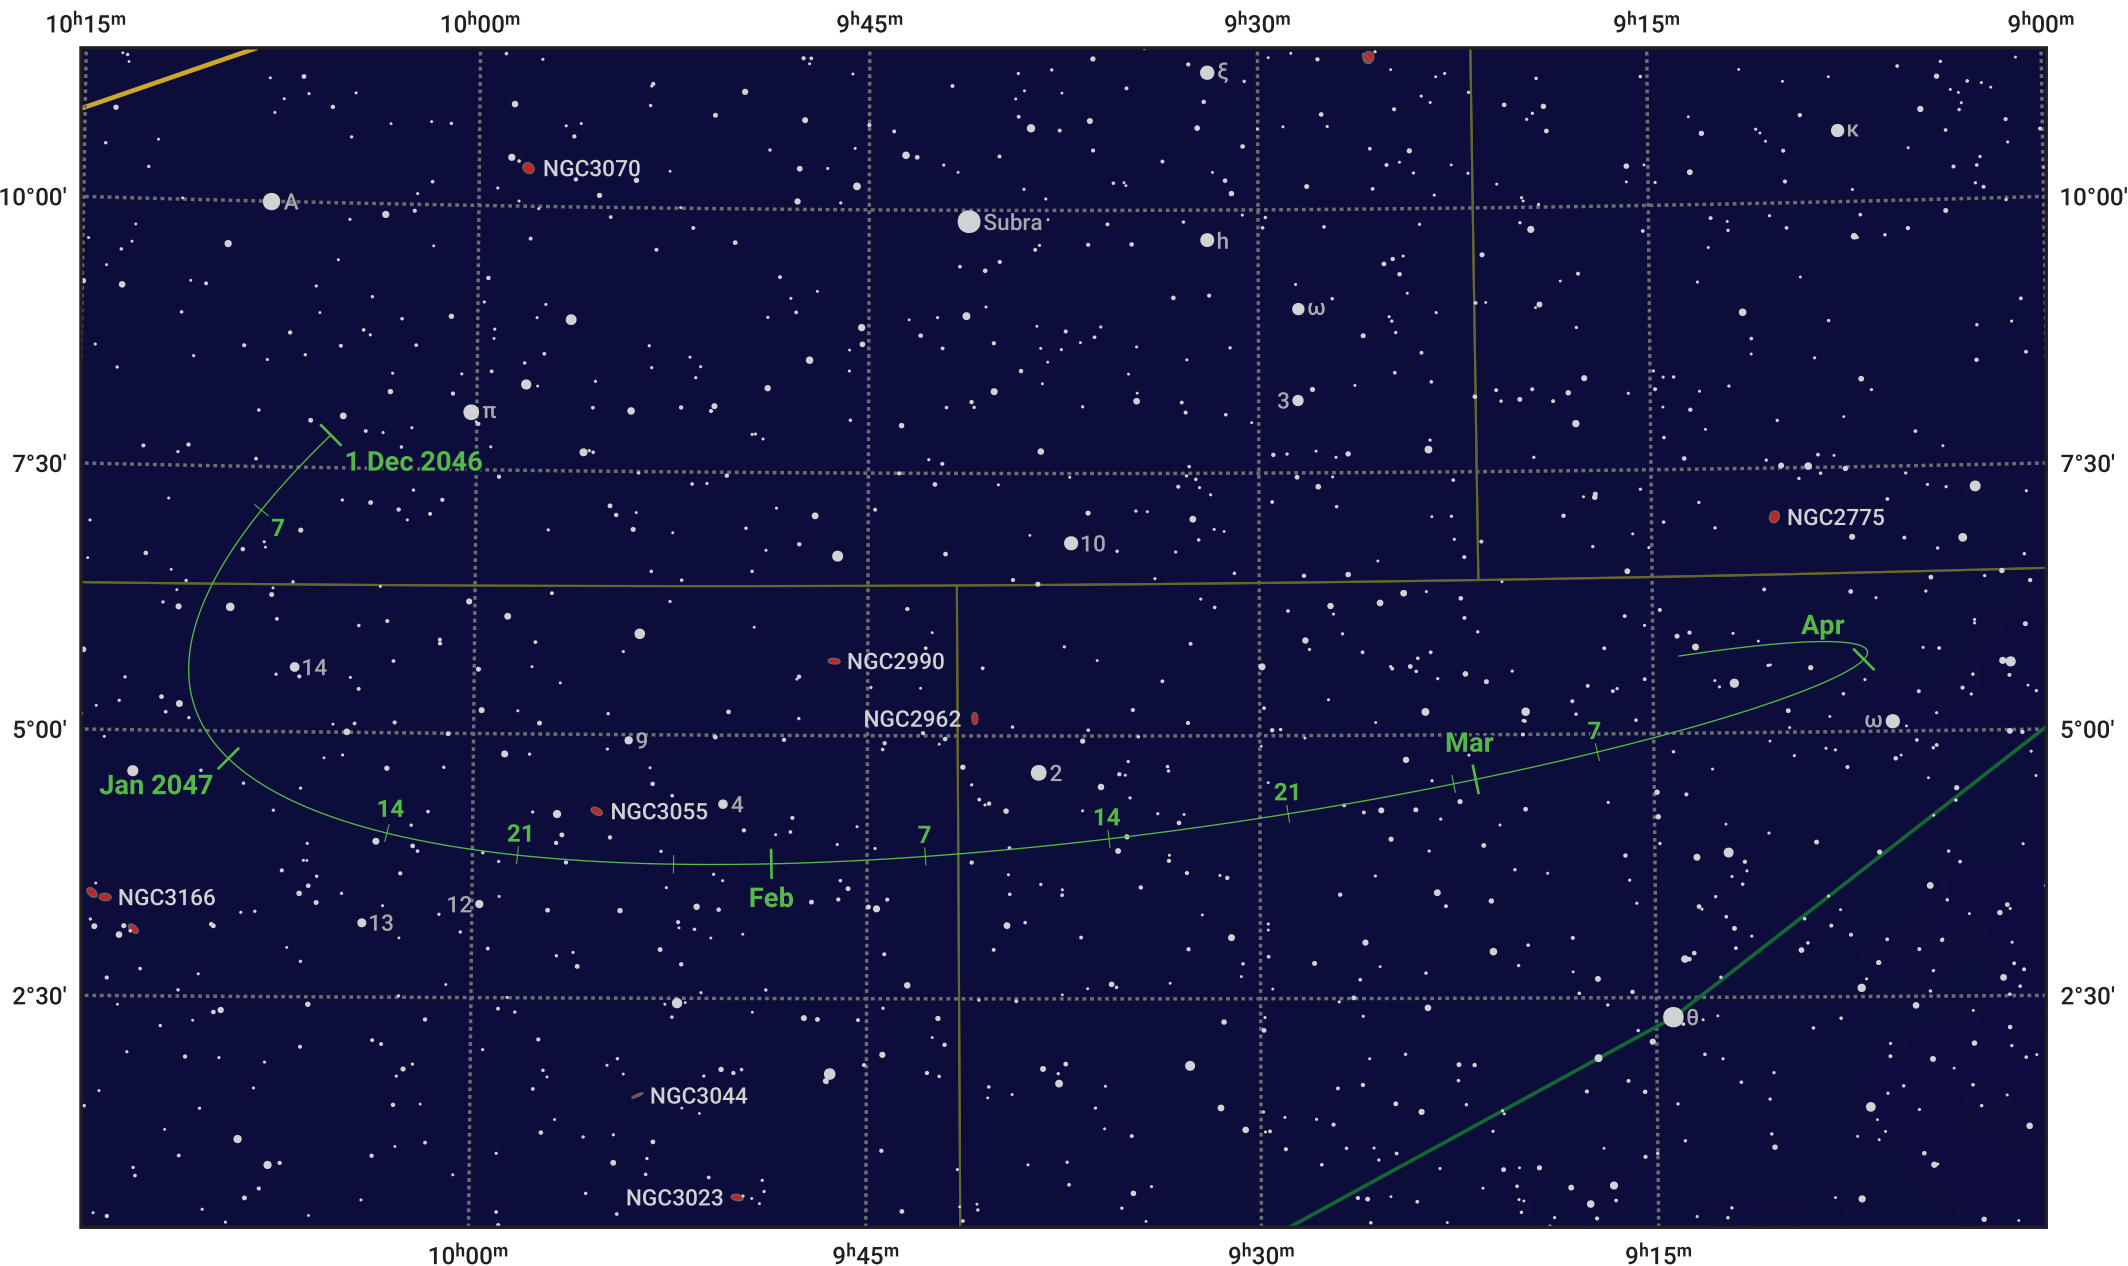

The path of Asteroid 15 Eunomia around opposition on 14 Feb 2047

© Dominic Ford 2011–2024. Date markers placed at midnight UTC. Downloaded from <https://in-the-sky.org>

Magnitude scale: 10.0 9.0 8.0 7.0 6.0 5.0 4.0 3.0

— Ecliptic Plane

Galaxy Bright nebula Open cluster Globular cluster

Date	Mag
2046 Dec 1	10.4
2047 Jan 1	9.9
2047 Feb 1	9.4
2047 Mar 1	9.5
2047 Apr 1	10.2
2047 Apr 9	10.4