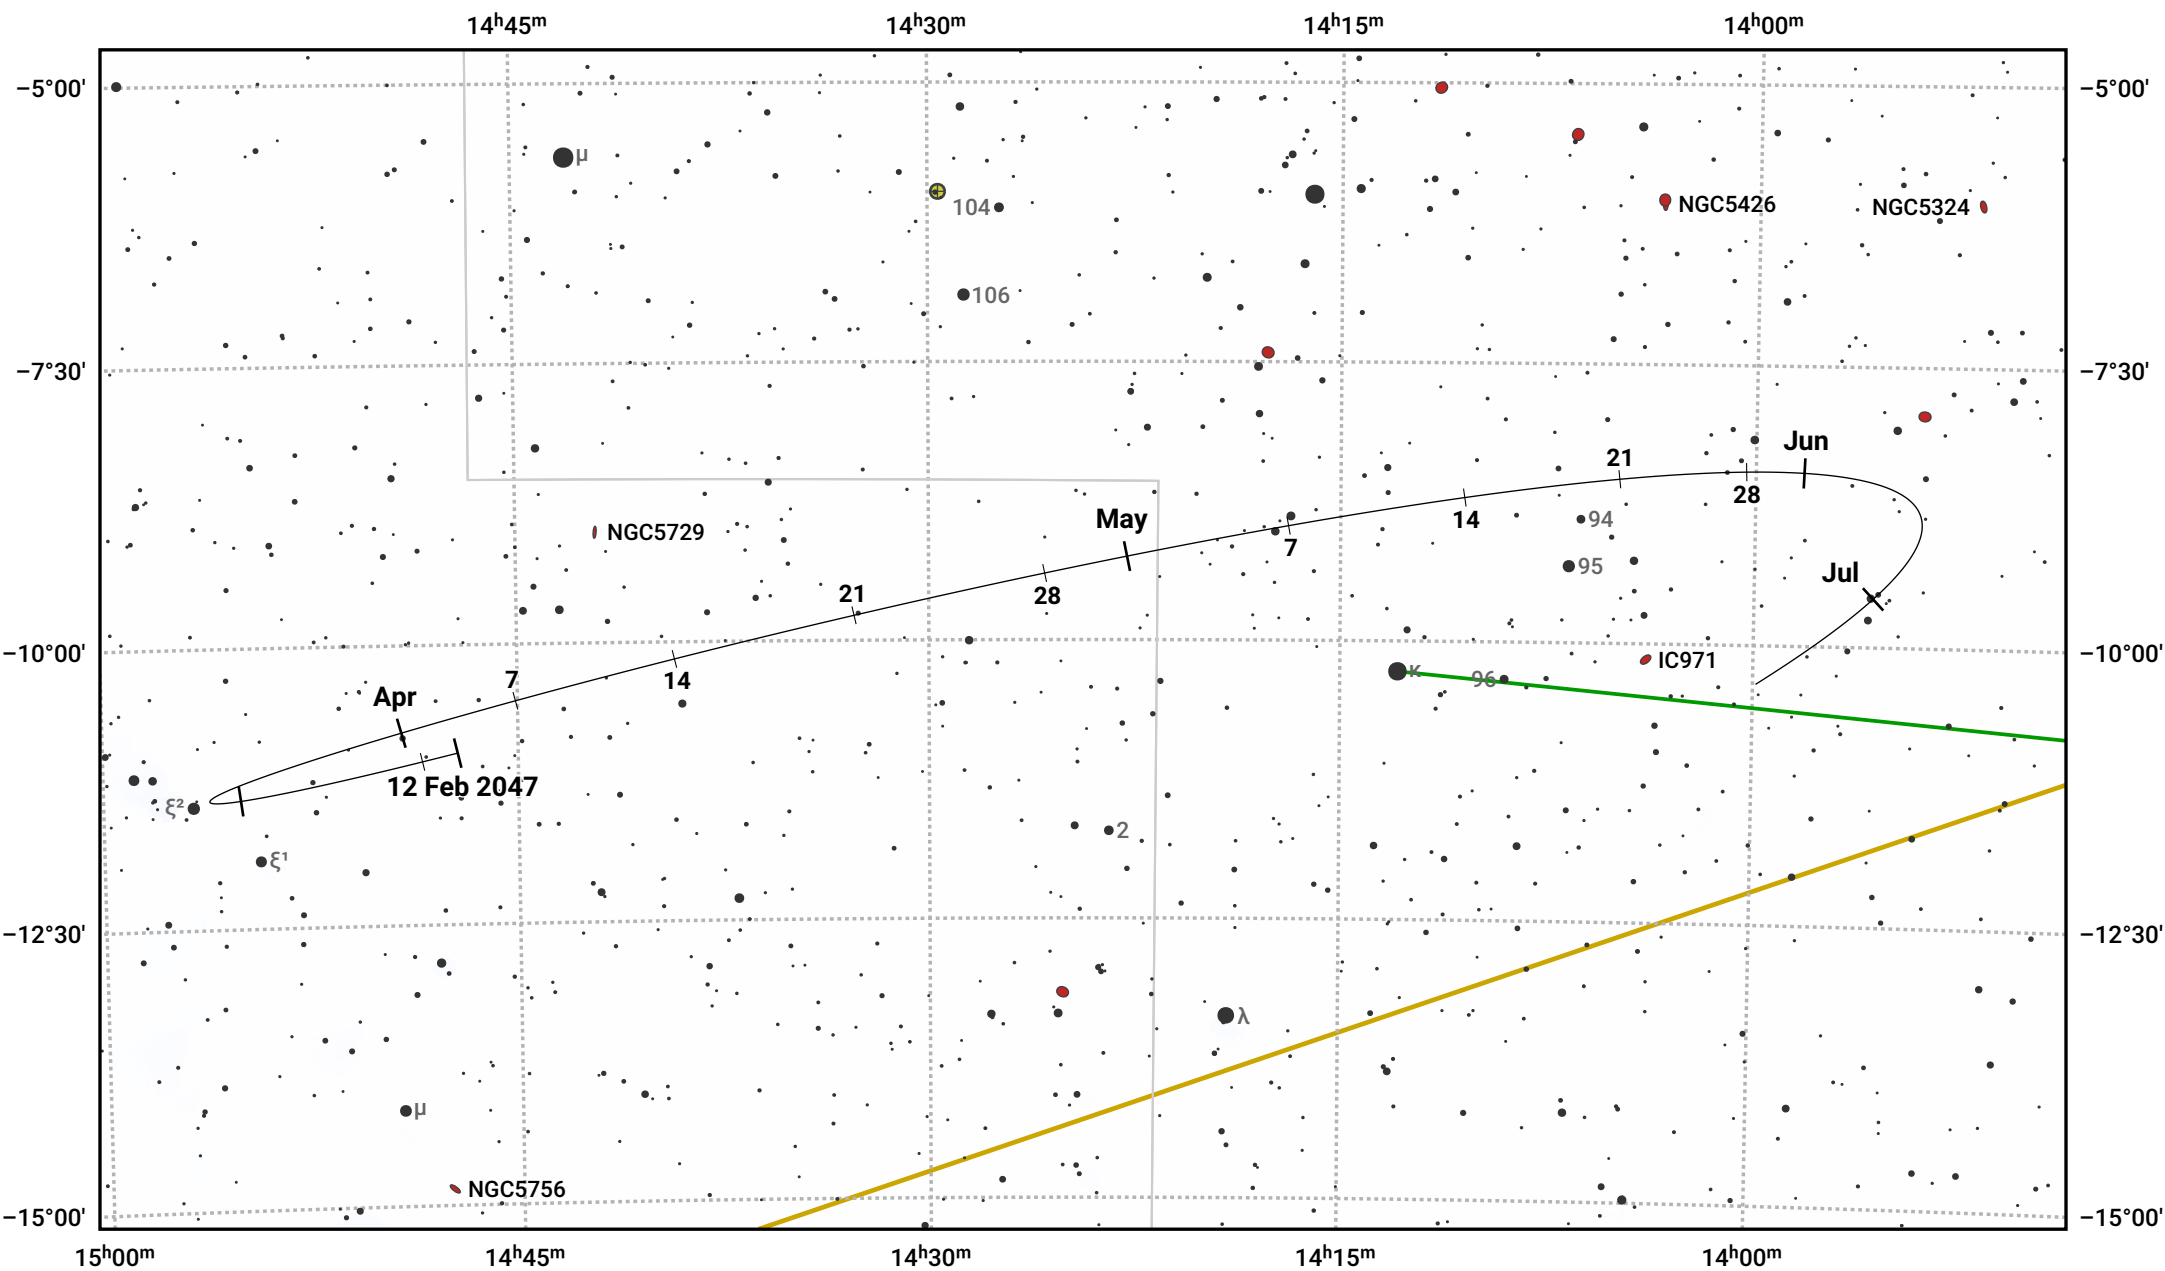

The path of Asteroid 9 Metis around opposition on 28 Apr 2047

© Dominic Ford 2011–2024. Date markers placed at midnight UTC. Downloaded from <https://in-the-sky.org>

Magnitude scale: · 10.0 · 9.0 · 8.0 · 7.0 · 6.0 · 5.0 · 4.0 · 3.0

- Galaxy
- Bright nebula
- Open cluster
- + Globular cluster

Date	Mag
2047 Mar 1	10.8
2047 Apr 1	10.2
2047 Apr 8	10.1
2047 May 1	9.7
2047 Jun 1	10.5
2047 Jul 1	11.1
2047 Jul 2	11.1