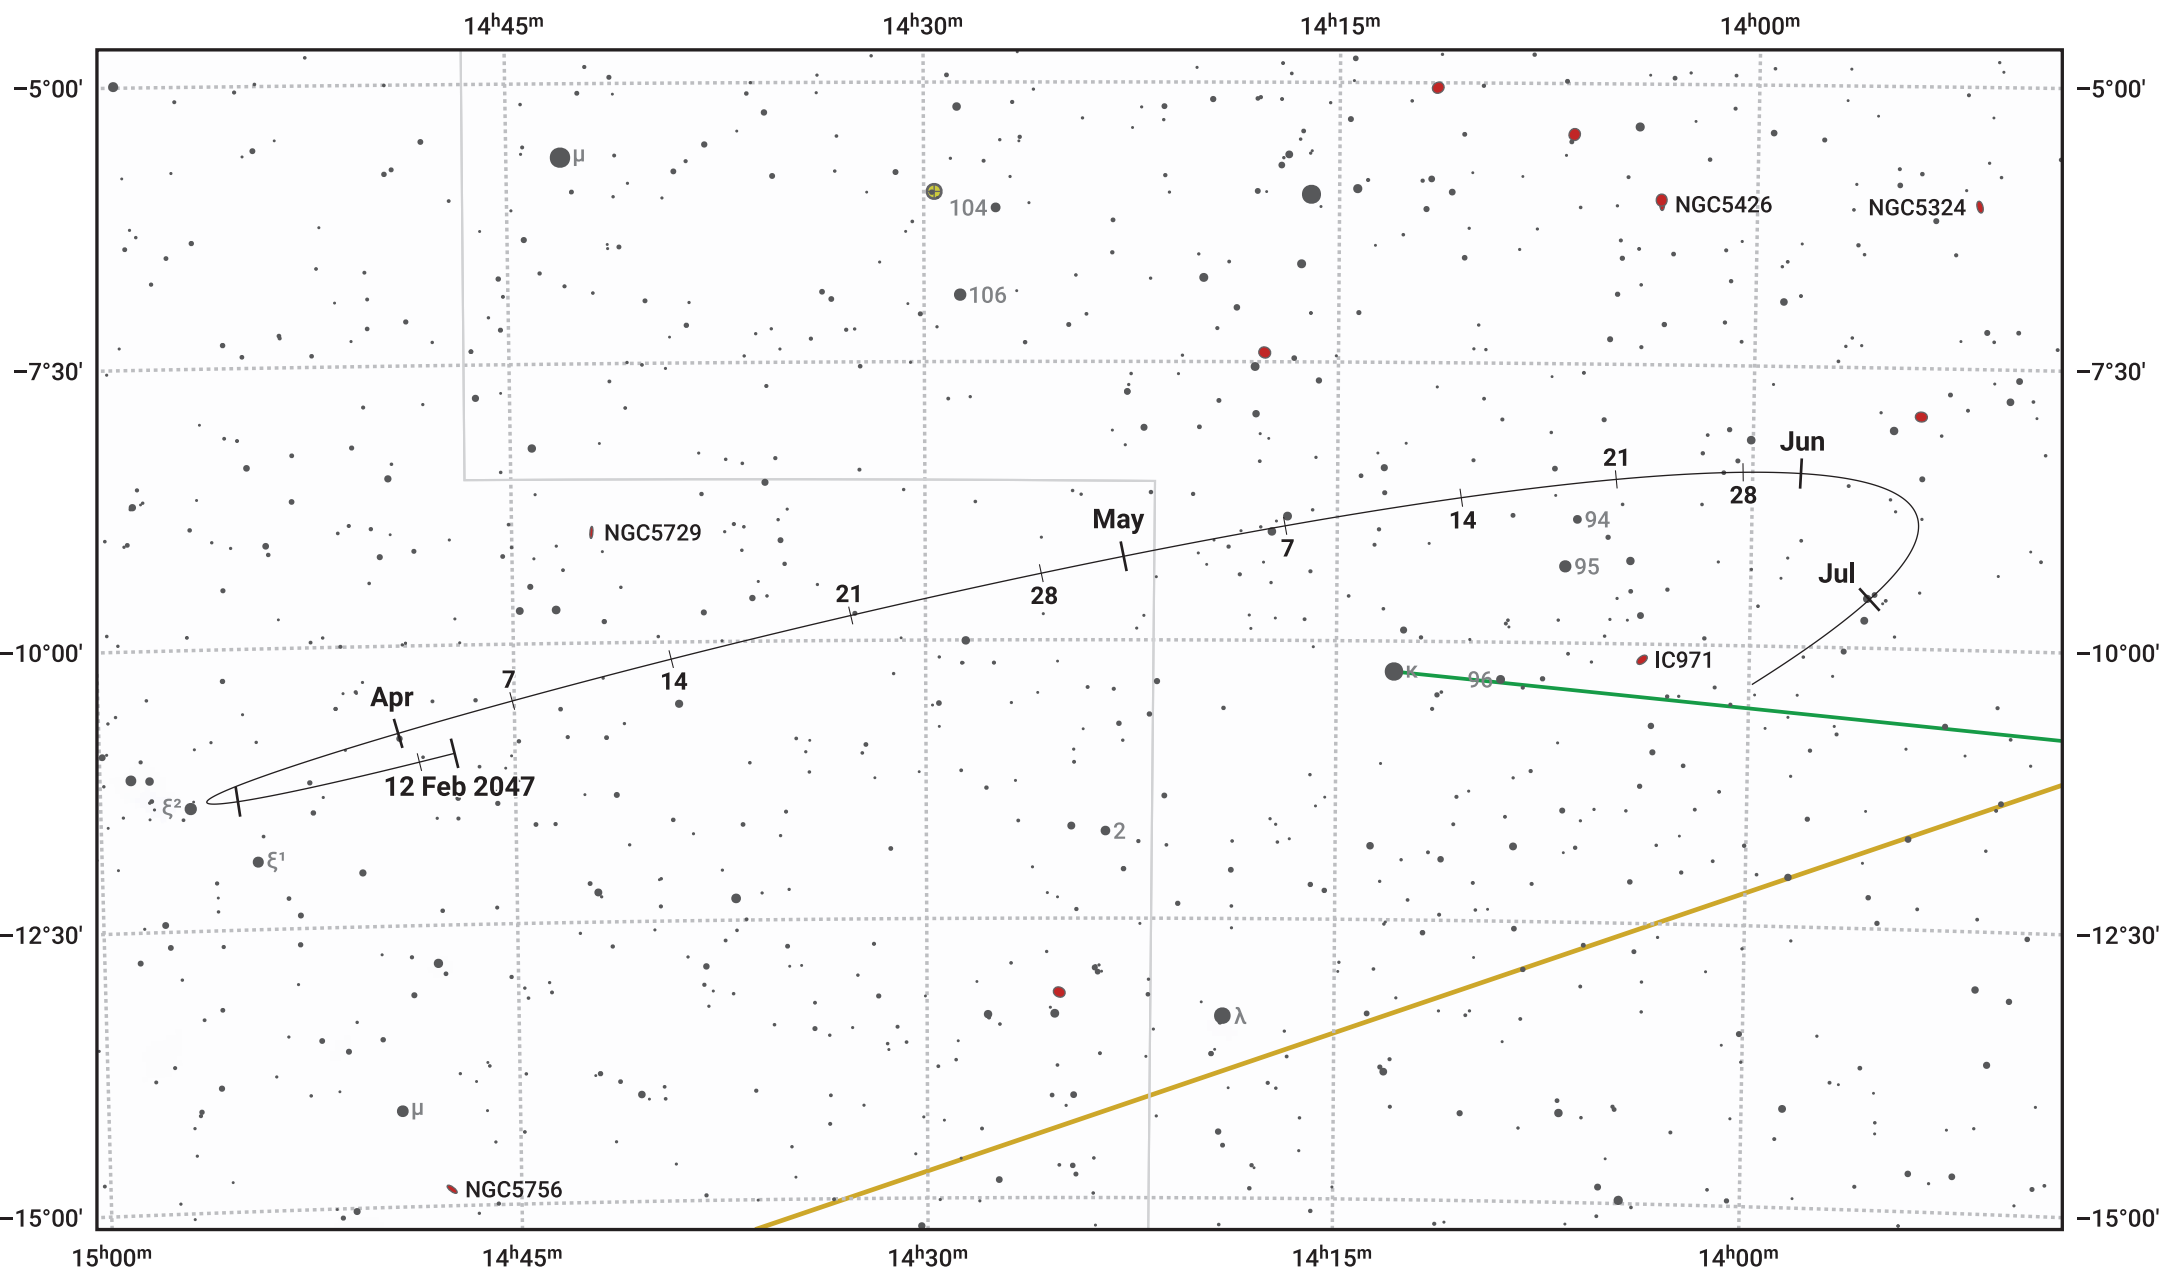

The path of Asteroid 9 Metis around opposition on 28 Apr 2047

© Dominic Ford 2011–2024. Date markers placed at midnight UTC. Downloaded from <https://in-the-sky.org>

Magnitude scale: 10.0 9.0 8.0 7.0 6.0 5.0 4.0 3.0

— Ecliptic Plane

- Galaxy
- Bright nebula
- Open cluster
- ⊕ Globular cluster

Date	Mag
2047 Mar 1	10.8
2047 Apr 1	10.2
2047 Apr 8	10.1
2047 May 1	9.7
2047 Jun 1	10.5
2047 Jul 1	11.1
2047 Jul 2	11.1