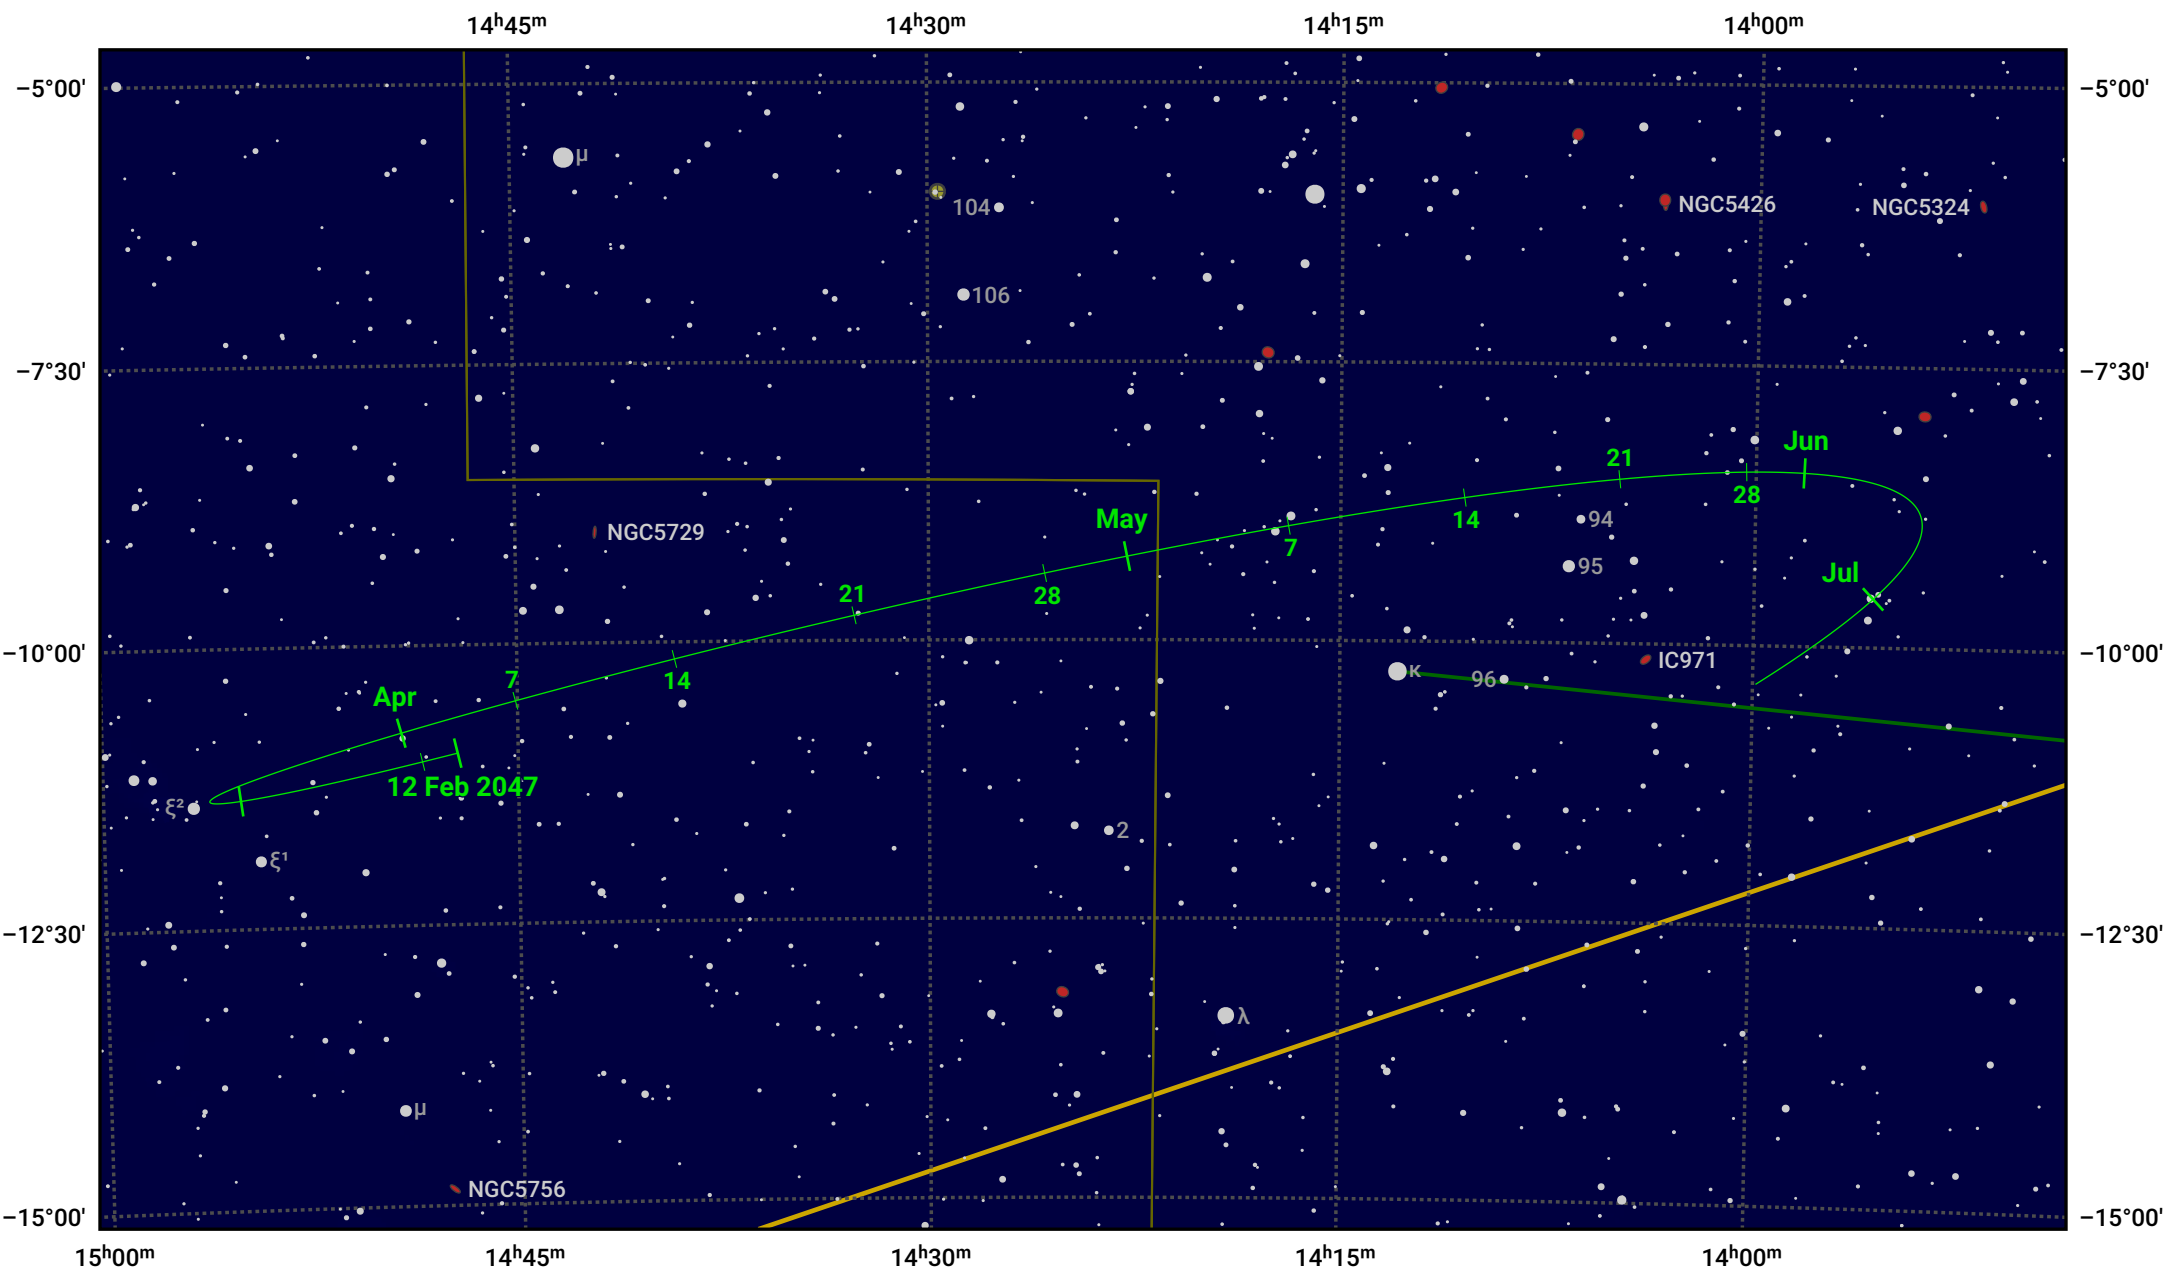

# The path of Asteroid 9 Metis around opposition on 28 Apr 2047

© Dominic Ford 2011–2024. Date markers placed at midnight UTC. Downloaded from <https://in-the-sky.org>

Magnitude scale: · 10.0 · 9.0 · 8.0 · 7.0 · 6.0 · 5.0 · 4.0 · 3.0

— Ecliptic Plane

- Galaxy
- Bright nebula
- Open cluster
- ⊕ Globular cluster

Date	Mag
2047 Mar 1	10.8
2047 Apr 1	10.2
2047 Apr 8	10.1
2047 May 1	9.7
2047 Jun 1	10.5
2047 Jul 1	11.1
2047 Jul 2	11.1