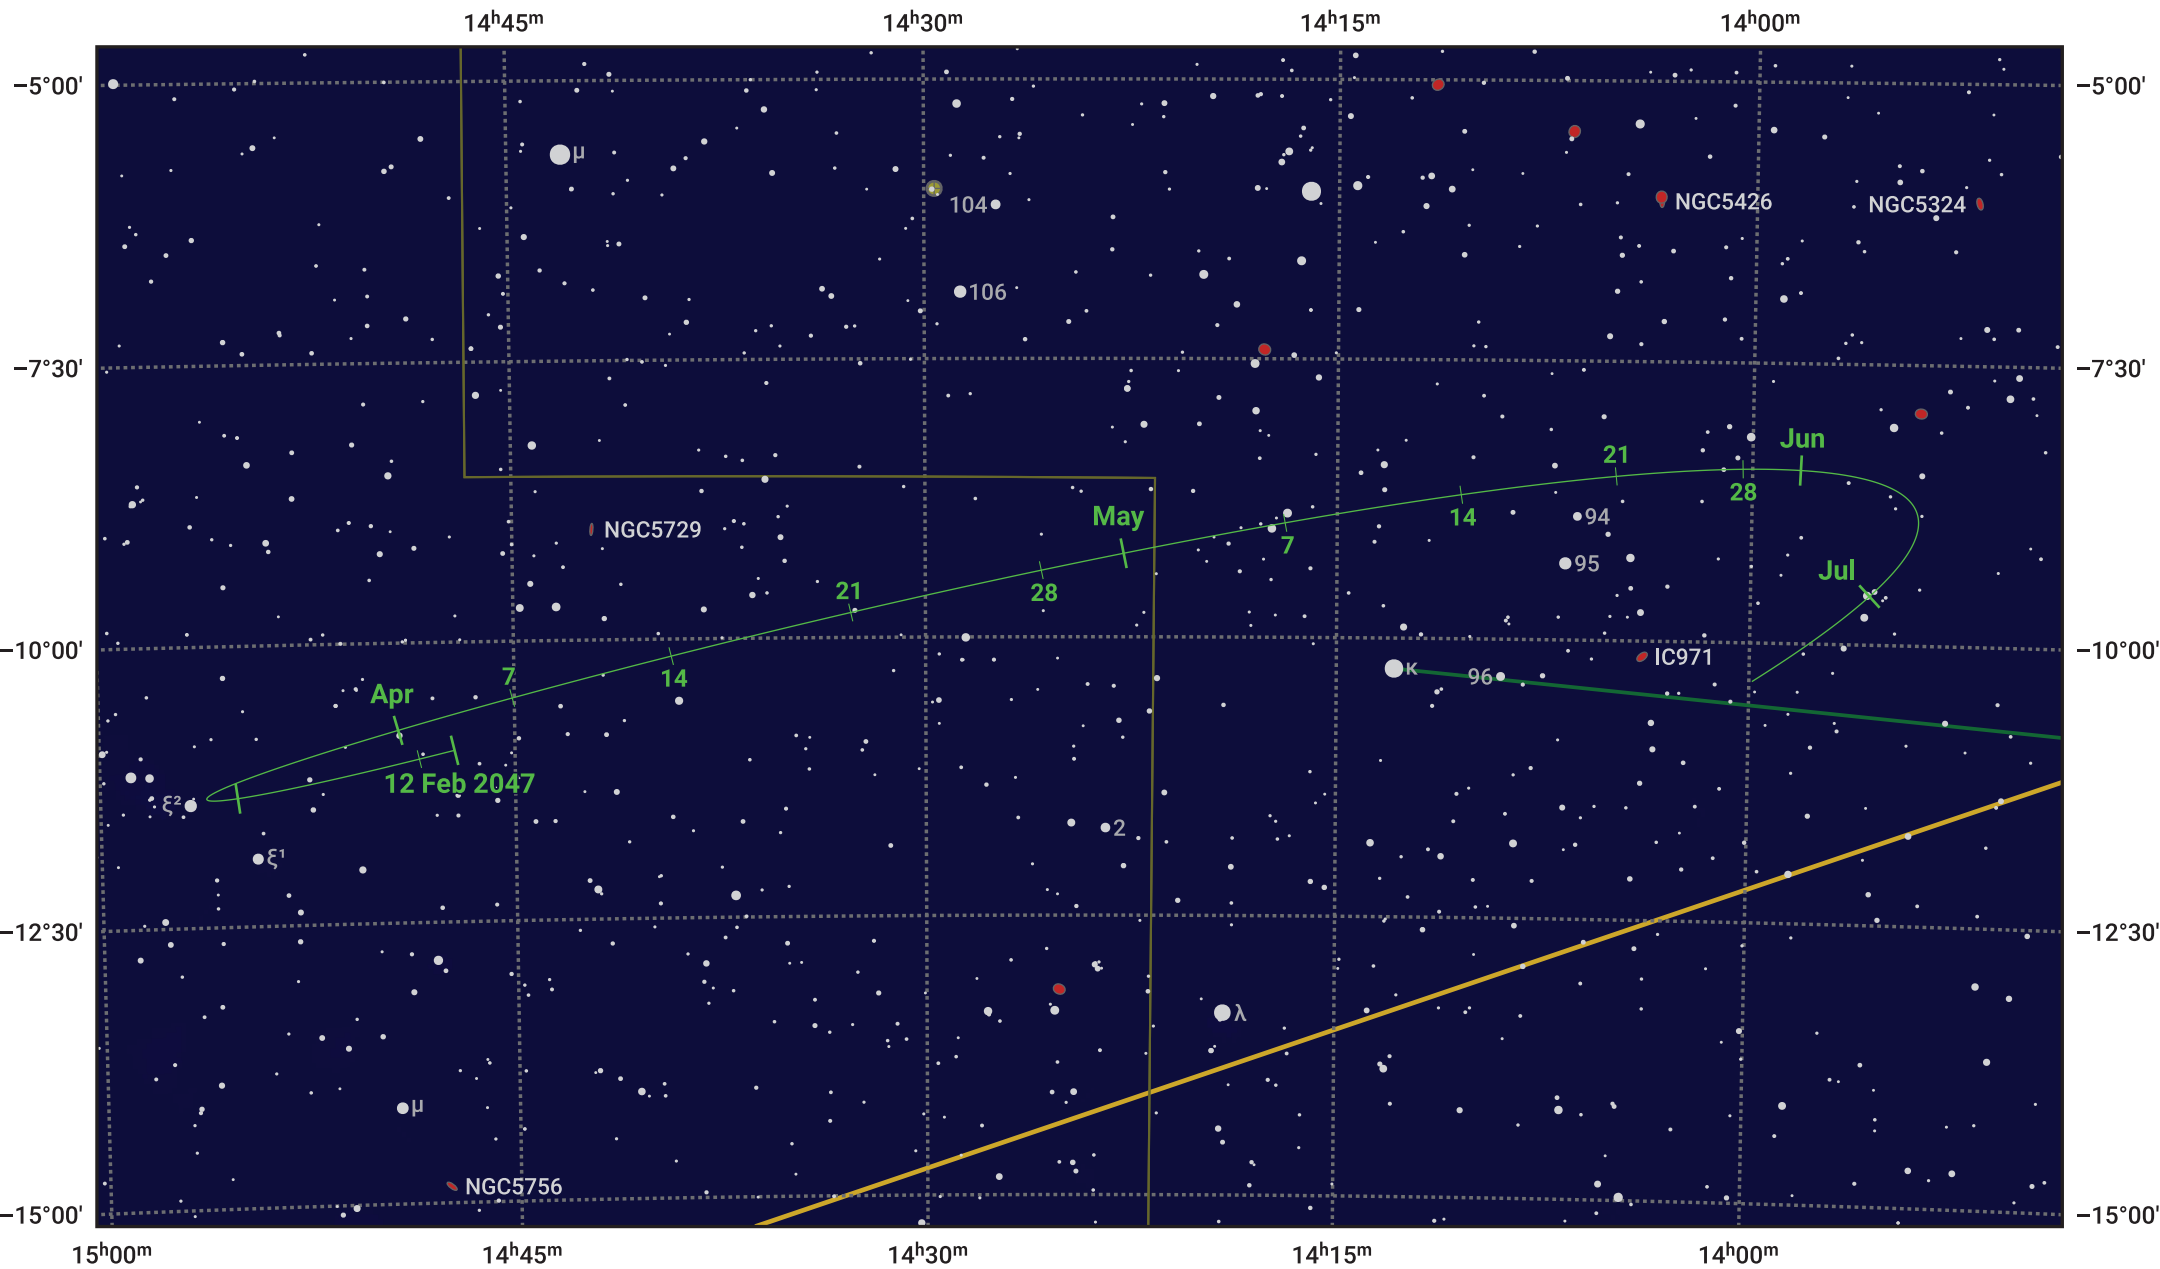

# The path of Asteroid 9 Metis around opposition on 28 Apr 2047

© Dominic Ford 2011–2024. Date markers placed at midnight UTC. Downloaded from <https://in-the-sky.org>

Magnitude scale: 10.0 9.0 8.0 7.0 6.0 5.0 4.0 3.0

— Ecliptic Plane

Galaxy    Bright nebula    Open cluster    Globular cluster

Date	Mag
2047 Mar 1	10.8
2047 Apr 1	10.2
2047 Apr 8	10.1
2047 May 1	9.7
2047 Jun 1	10.5
2047 Jul 1	11.1
2047 Jul 2	11.1