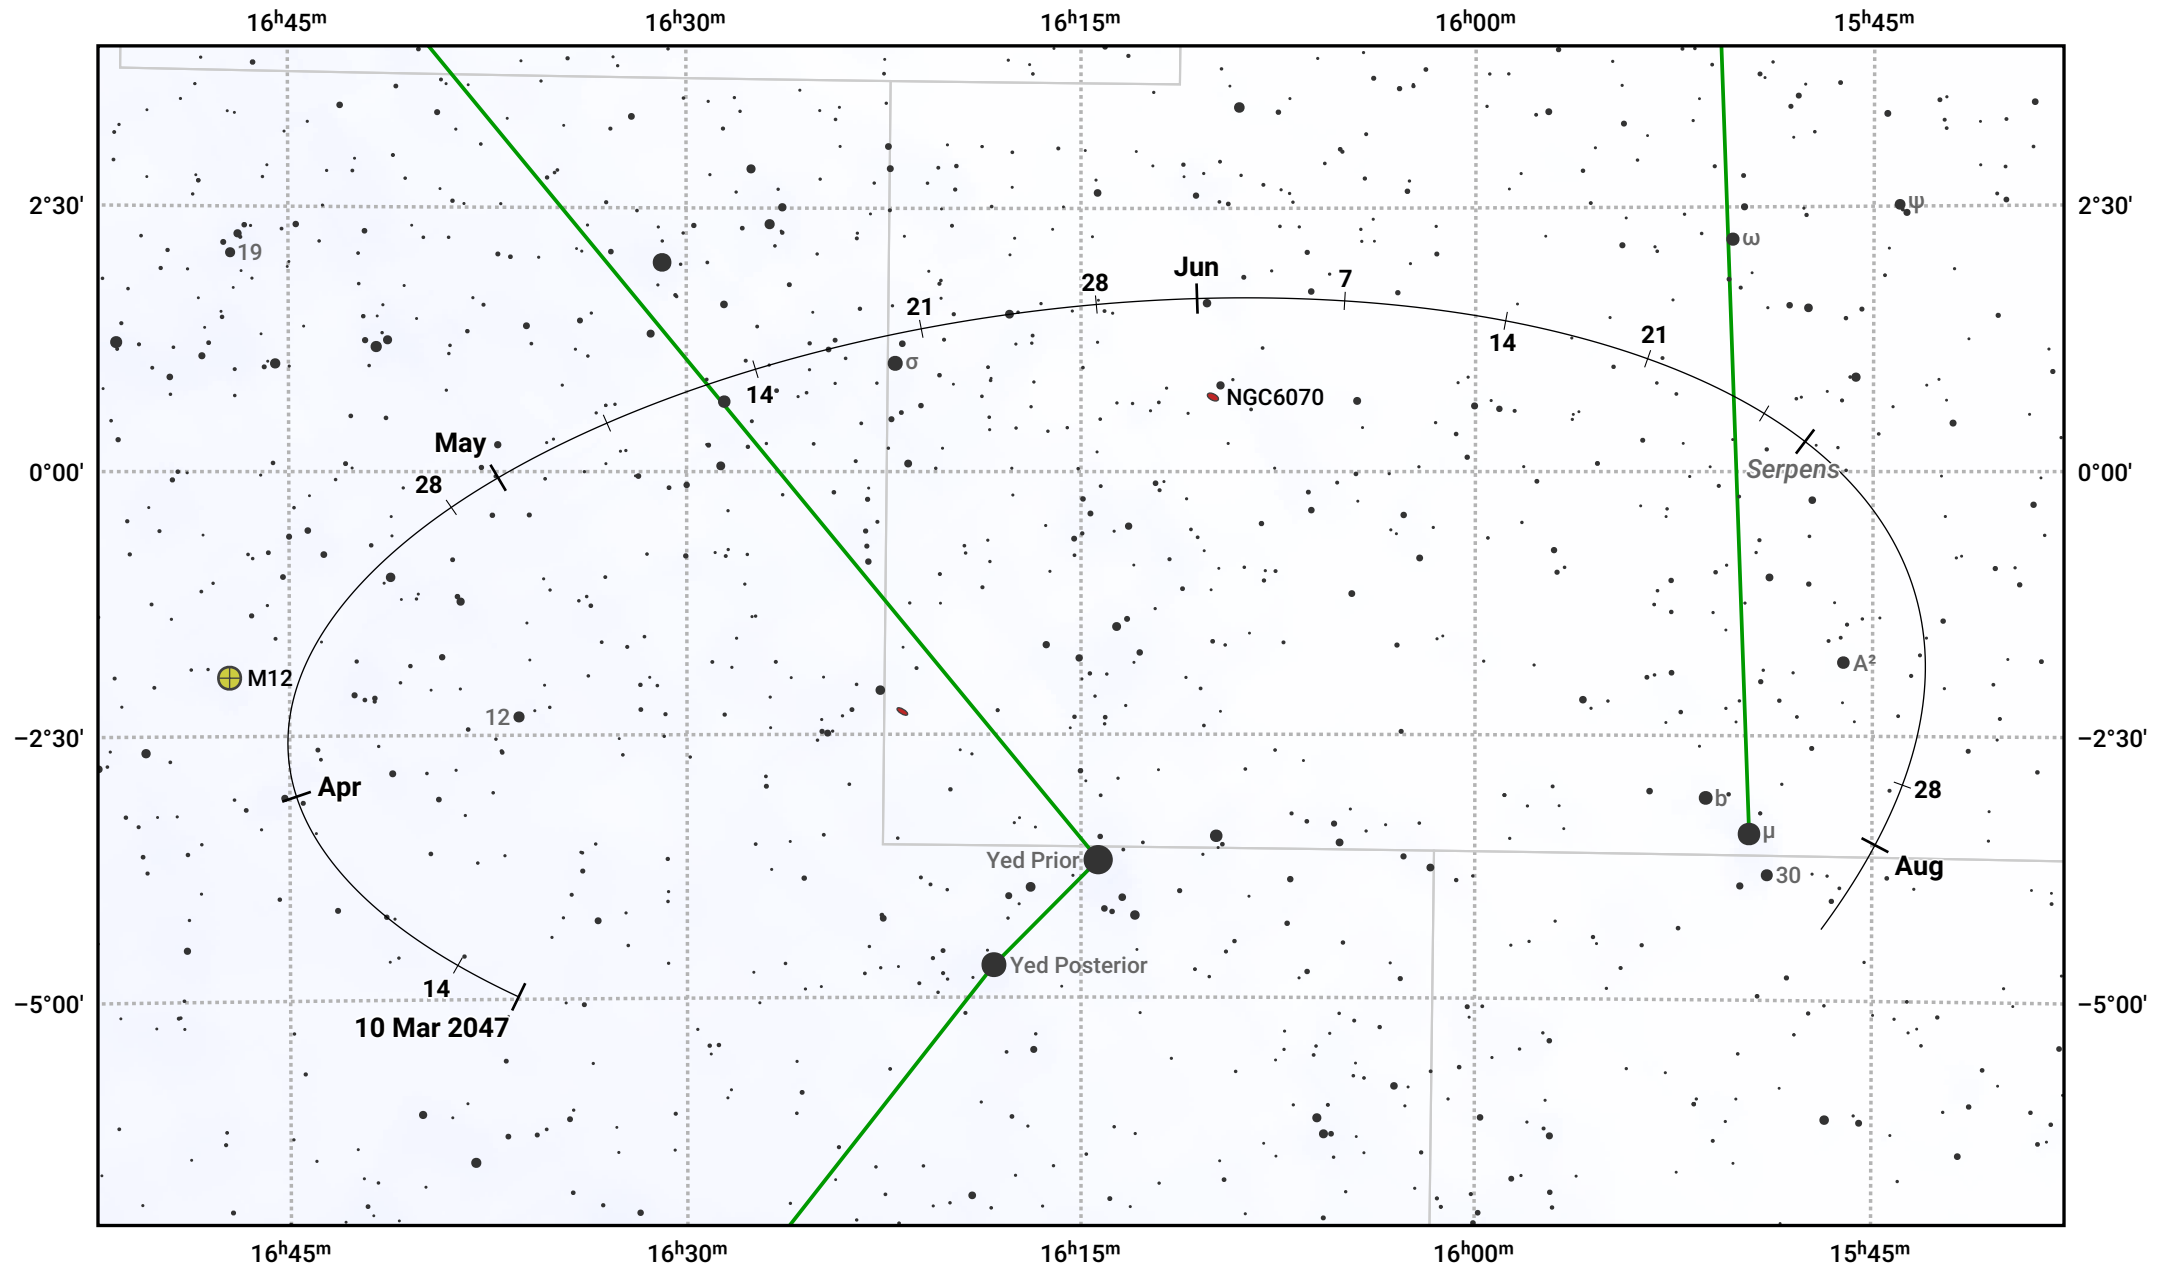

The path of Asteroid 6 Hebe around opposition on 24 May 2047

© Dominic Ford 2011–2024. Date markers placed at midnight UTC. Downloaded from <https://in-the-sky.org>

Magnitude scale: 10.0 9.0 8.0 7.0 6.0 5.0 4.0 3.0 2.0

— Ecliptic Plane

Galaxy Bright nebula Open cluster Globular cluster

Date	Mag
2047 Apr 1	10.5
2047 May 1	9.9
2047 May 4	9.8
2047 Jun 1	9.6
2047 Jul 1	10.0
2047 Aug 1	10.4