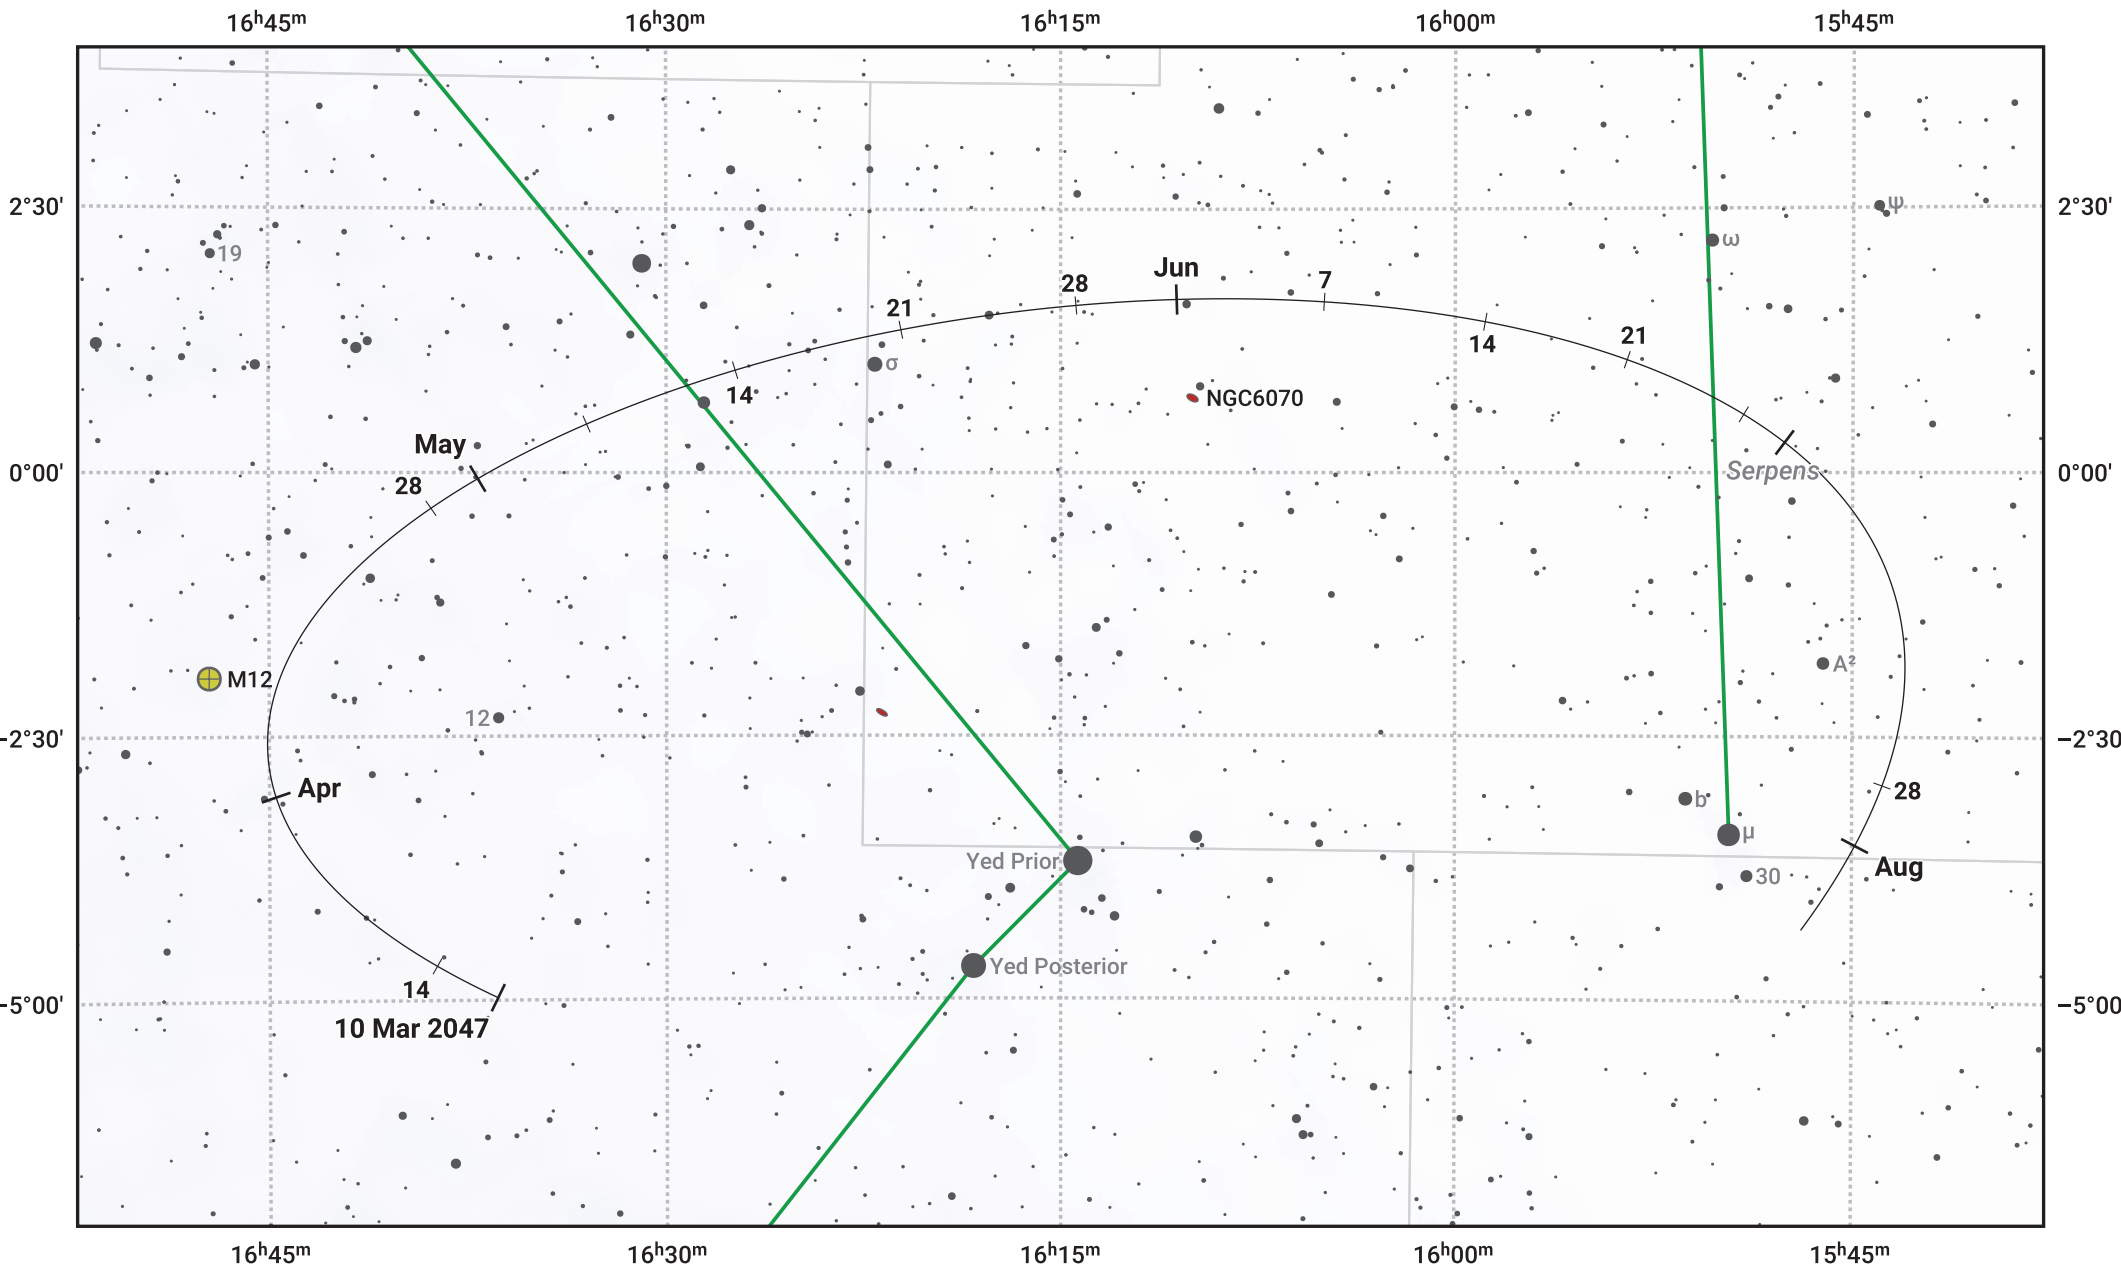

The path of Asteroid 6 Hebe around opposition on 24 May 2047

© Dominic Ford 2011–2024. Date markers placed at midnight UTC. Downloaded from <https://in-the-sky.org>

Magnitude scale: 10.0 9.0 8.0 7.0 6.0 5.0 4.0 3.0 2.0

— Ecliptic Plane

Galaxy Bright nebula Open cluster Globular cluster

Date	Mag
2047 Apr 1	10.5
2047 May 1	9.9
2047 May 4	9.8
2047 Jun 1	9.6
2047 Jul 1	10.0
2047 Aug 1	10.4