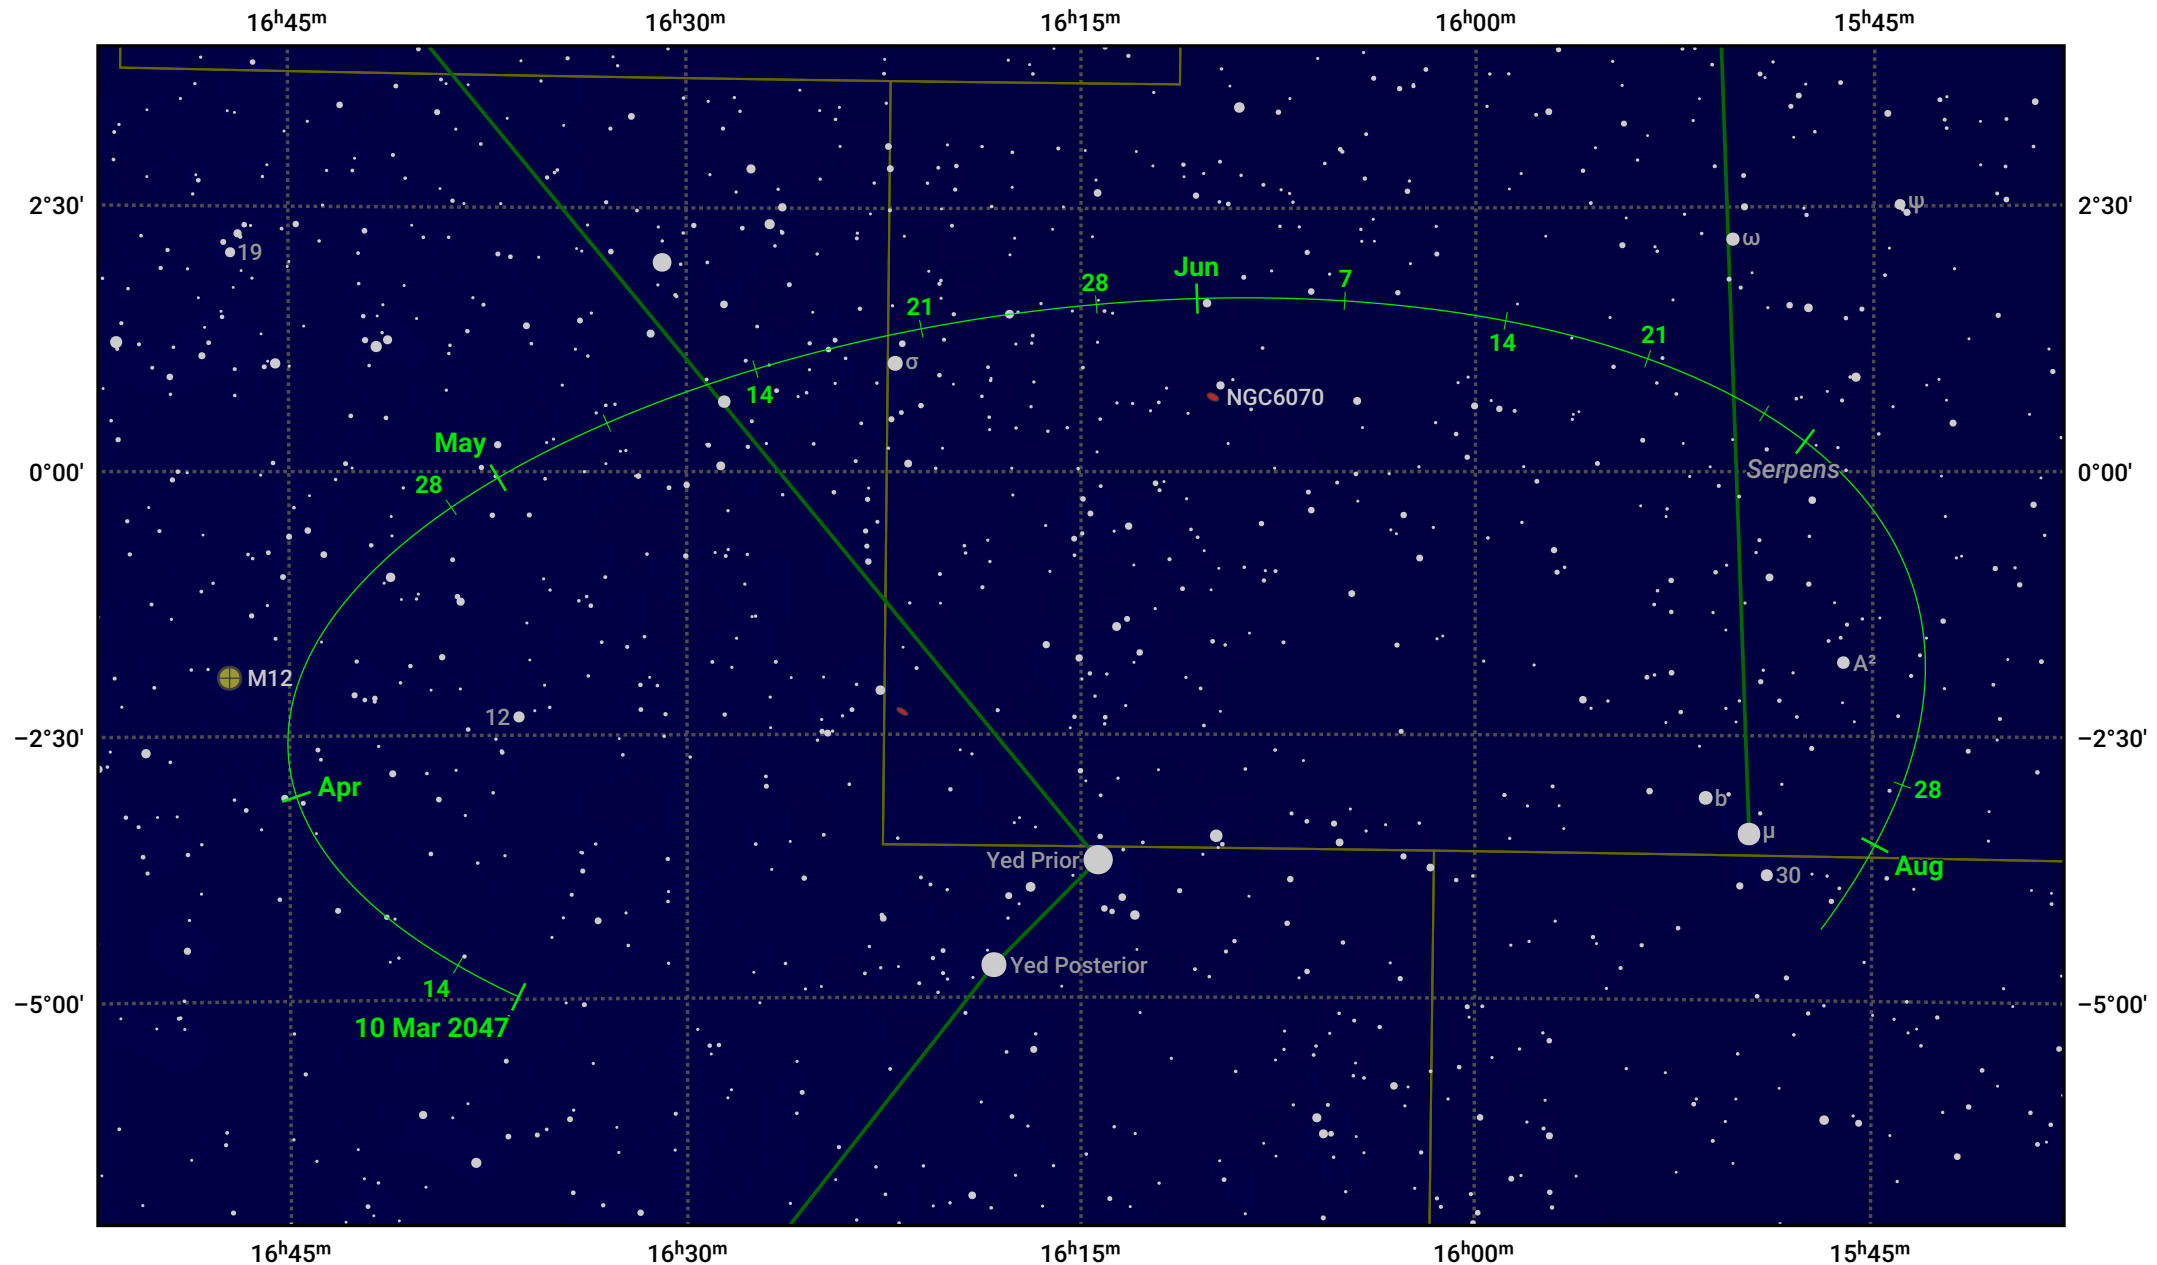

# The path of Asteroid 6 Hebe around opposition on 24 May 2047

© Dominic Ford 2011–2024. Date markers placed at midnight UTC. Downloaded from <https://in-the-sky.org>

Magnitude scale: 10.0 9.0 8.0 7.0 6.0 5.0 4.0 3.0 2.0

— Ecliptic Plane

Galaxy    Bright nebula    Open cluster    Globular cluster

Date	Mag
2047 Apr 1	10.5
2047 May 1	9.9
2047 May 4	9.8
2047 Jun 1	9.6
2047 Jul 1	10.0
2047 Aug 1	10.4