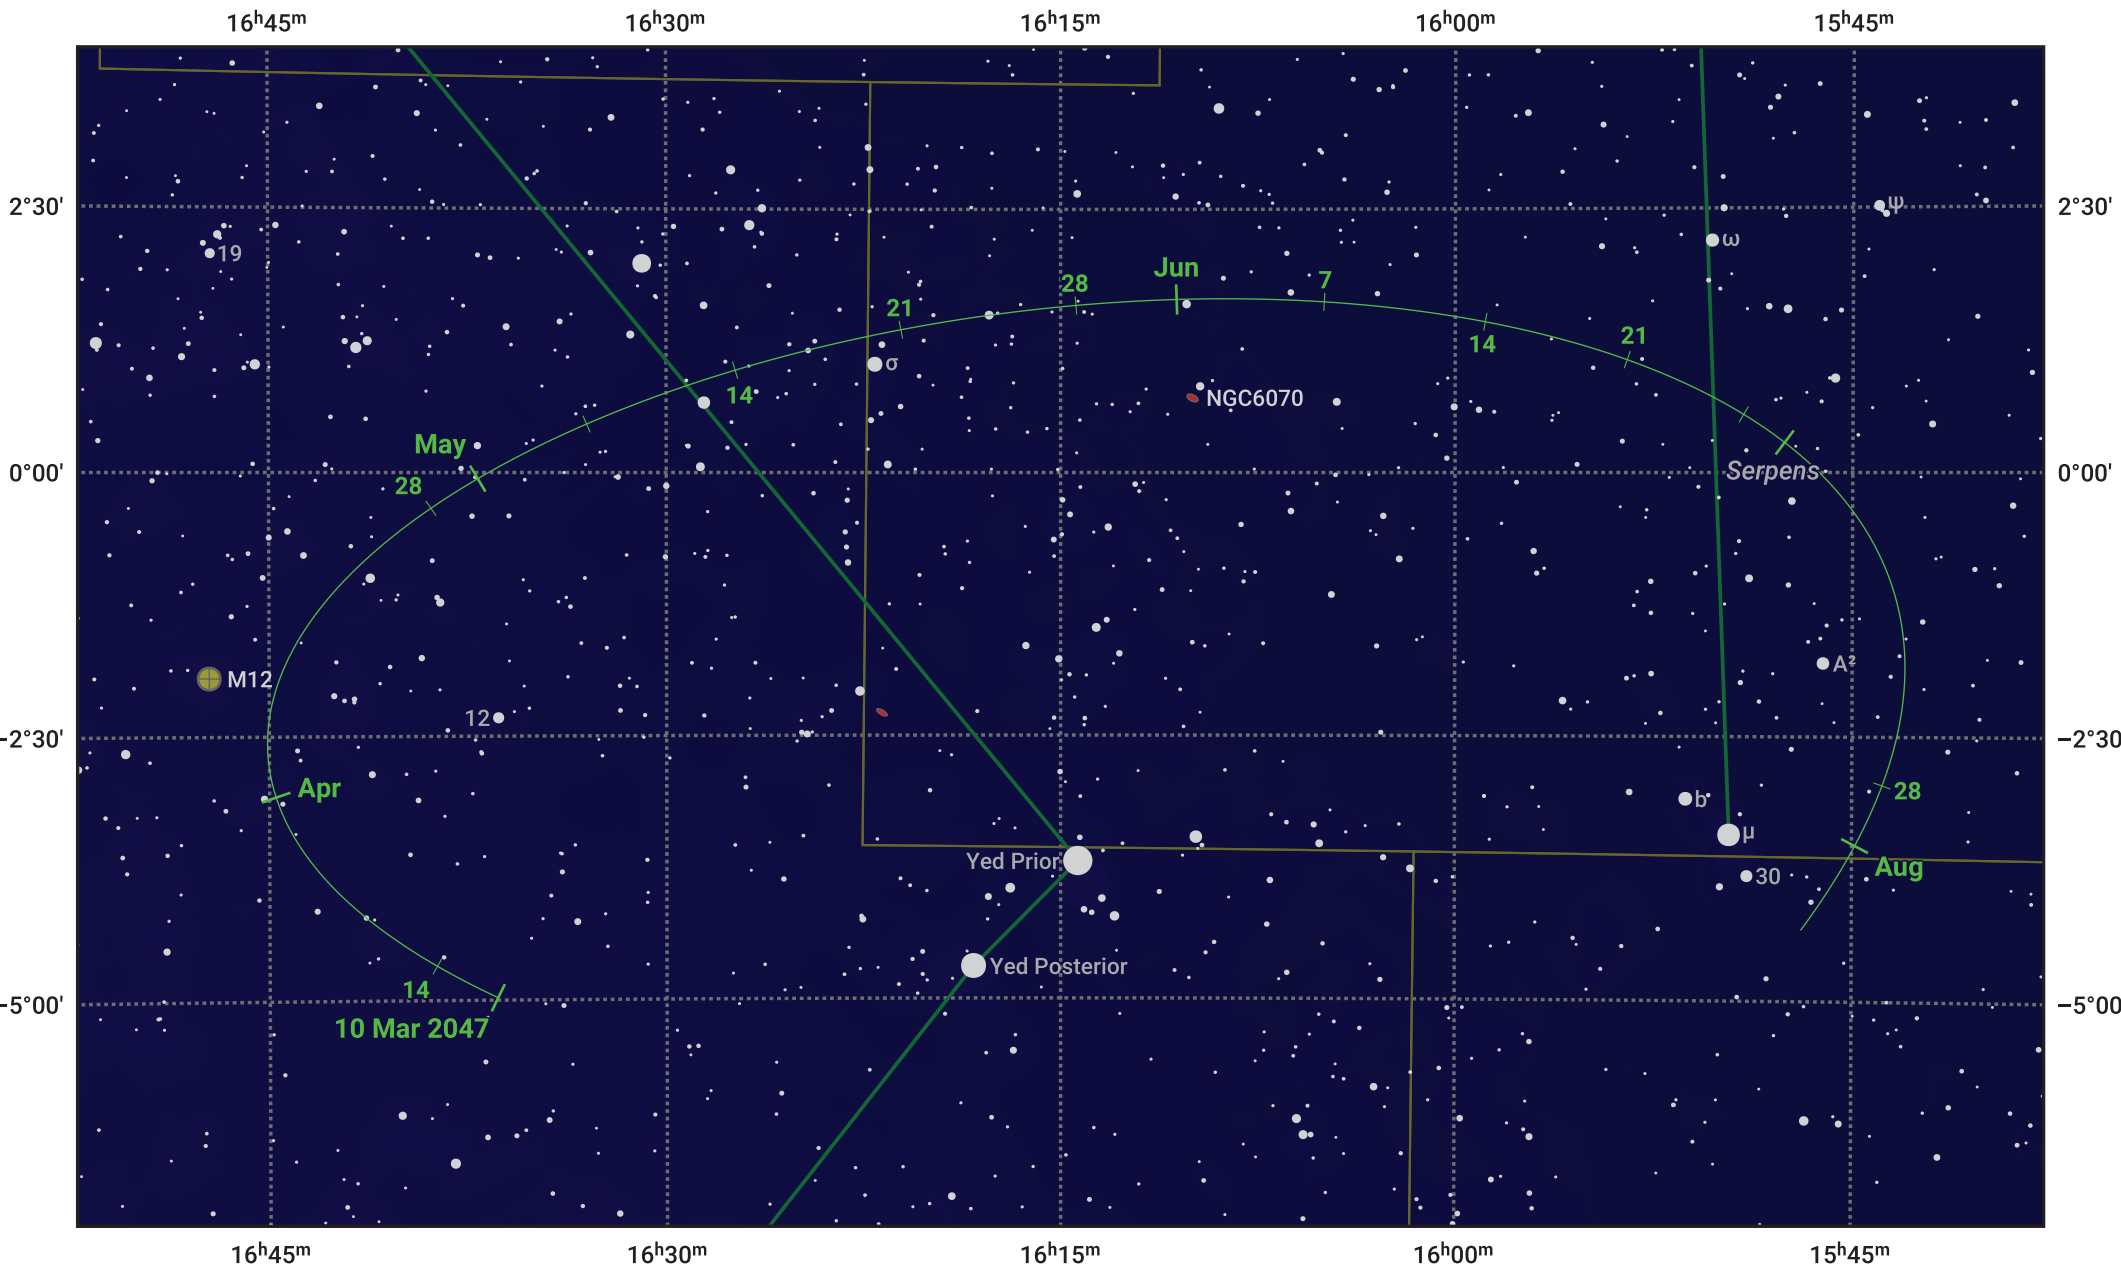

The path of Asteroid 6 Hebe around opposition on 24 May 2047

© Dominic Ford 2011–2024. Date markers placed at midnight UTC. Downloaded from <https://in-the-sky.org>

Magnitude scale: 10.0 9.0 8.0 7.0 6.0 5.0 4.0 3.0 2.0

— Ecliptic Plane

Galaxy Bright nebula Open cluster Globular cluster

Date	Mag
2047 Apr 1	10.5
2047 May 1	9.9
2047 May 4	9.8
2047 Jun 1	9.6
2047 Jul 1	10.0
2047 Aug 1	10.4