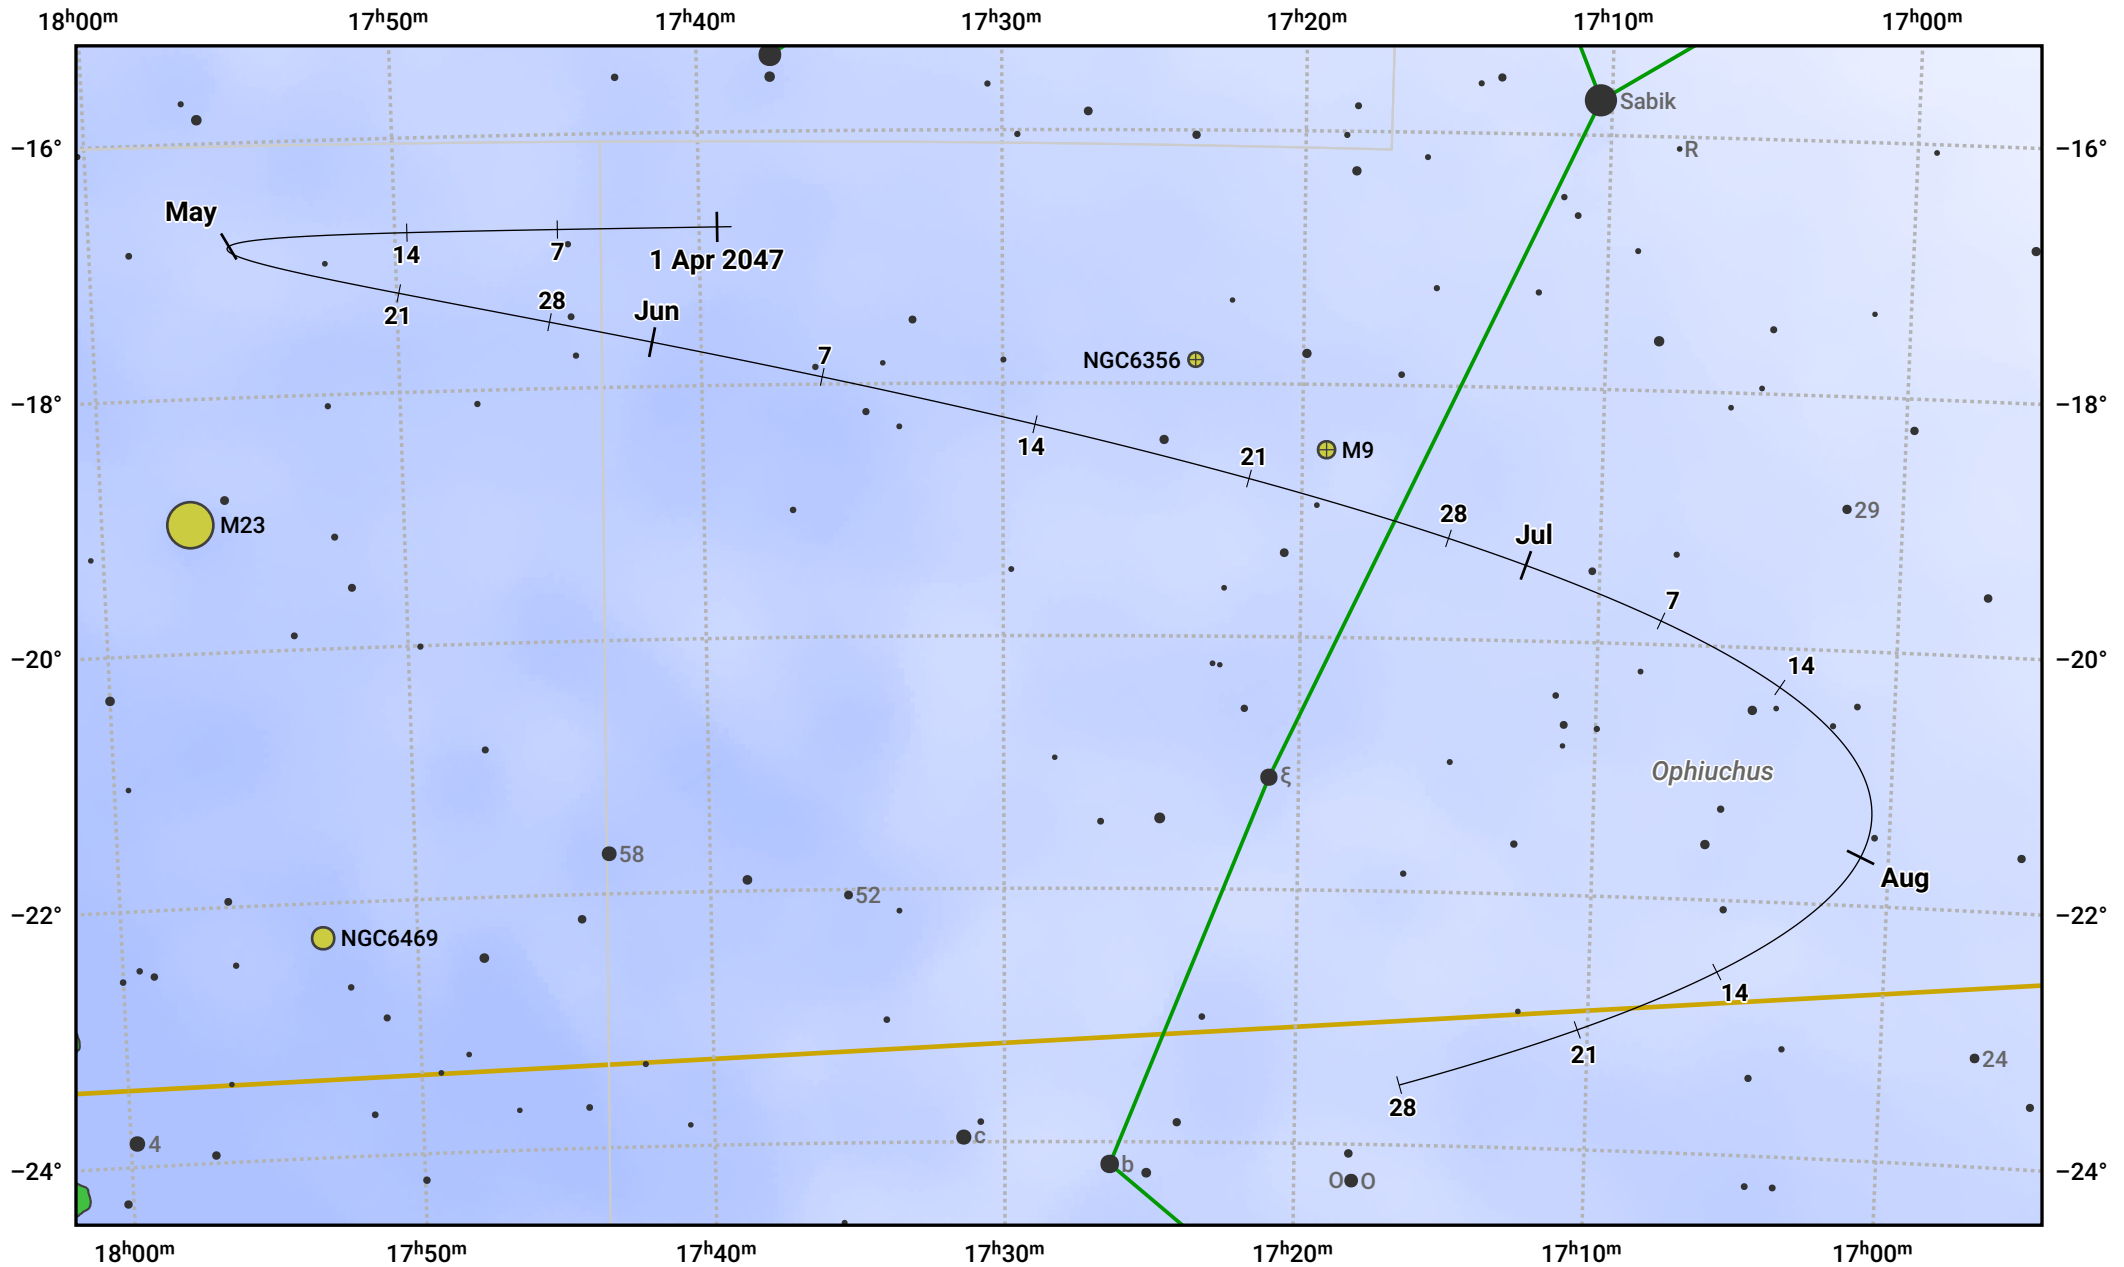

# The path of Asteroid 4 Vesta around opposition on 14 Jun 2047

© Dominic Ford 2011–2024. Date markers placed at midnight UTC. Downloaded from <https://in-the-sky.org>

Magnitude scale:  8.0  7.0  6.0  5.0  4.0  3.0  2.0

Ecliptic Plane

Galaxy  Bright nebula  Open cluster  Globular cluster

Date	Mag	Phase
2047 Apr 1	7.2	95%
2047 May 1	6.6	97%
2047 May 16	6.2	98%
2047 Jun 1	5.8	100%
2047 Jul 1	5.8	99%
2047 Aug 1	6.7	96%
2047 Aug 27	7.2	95%