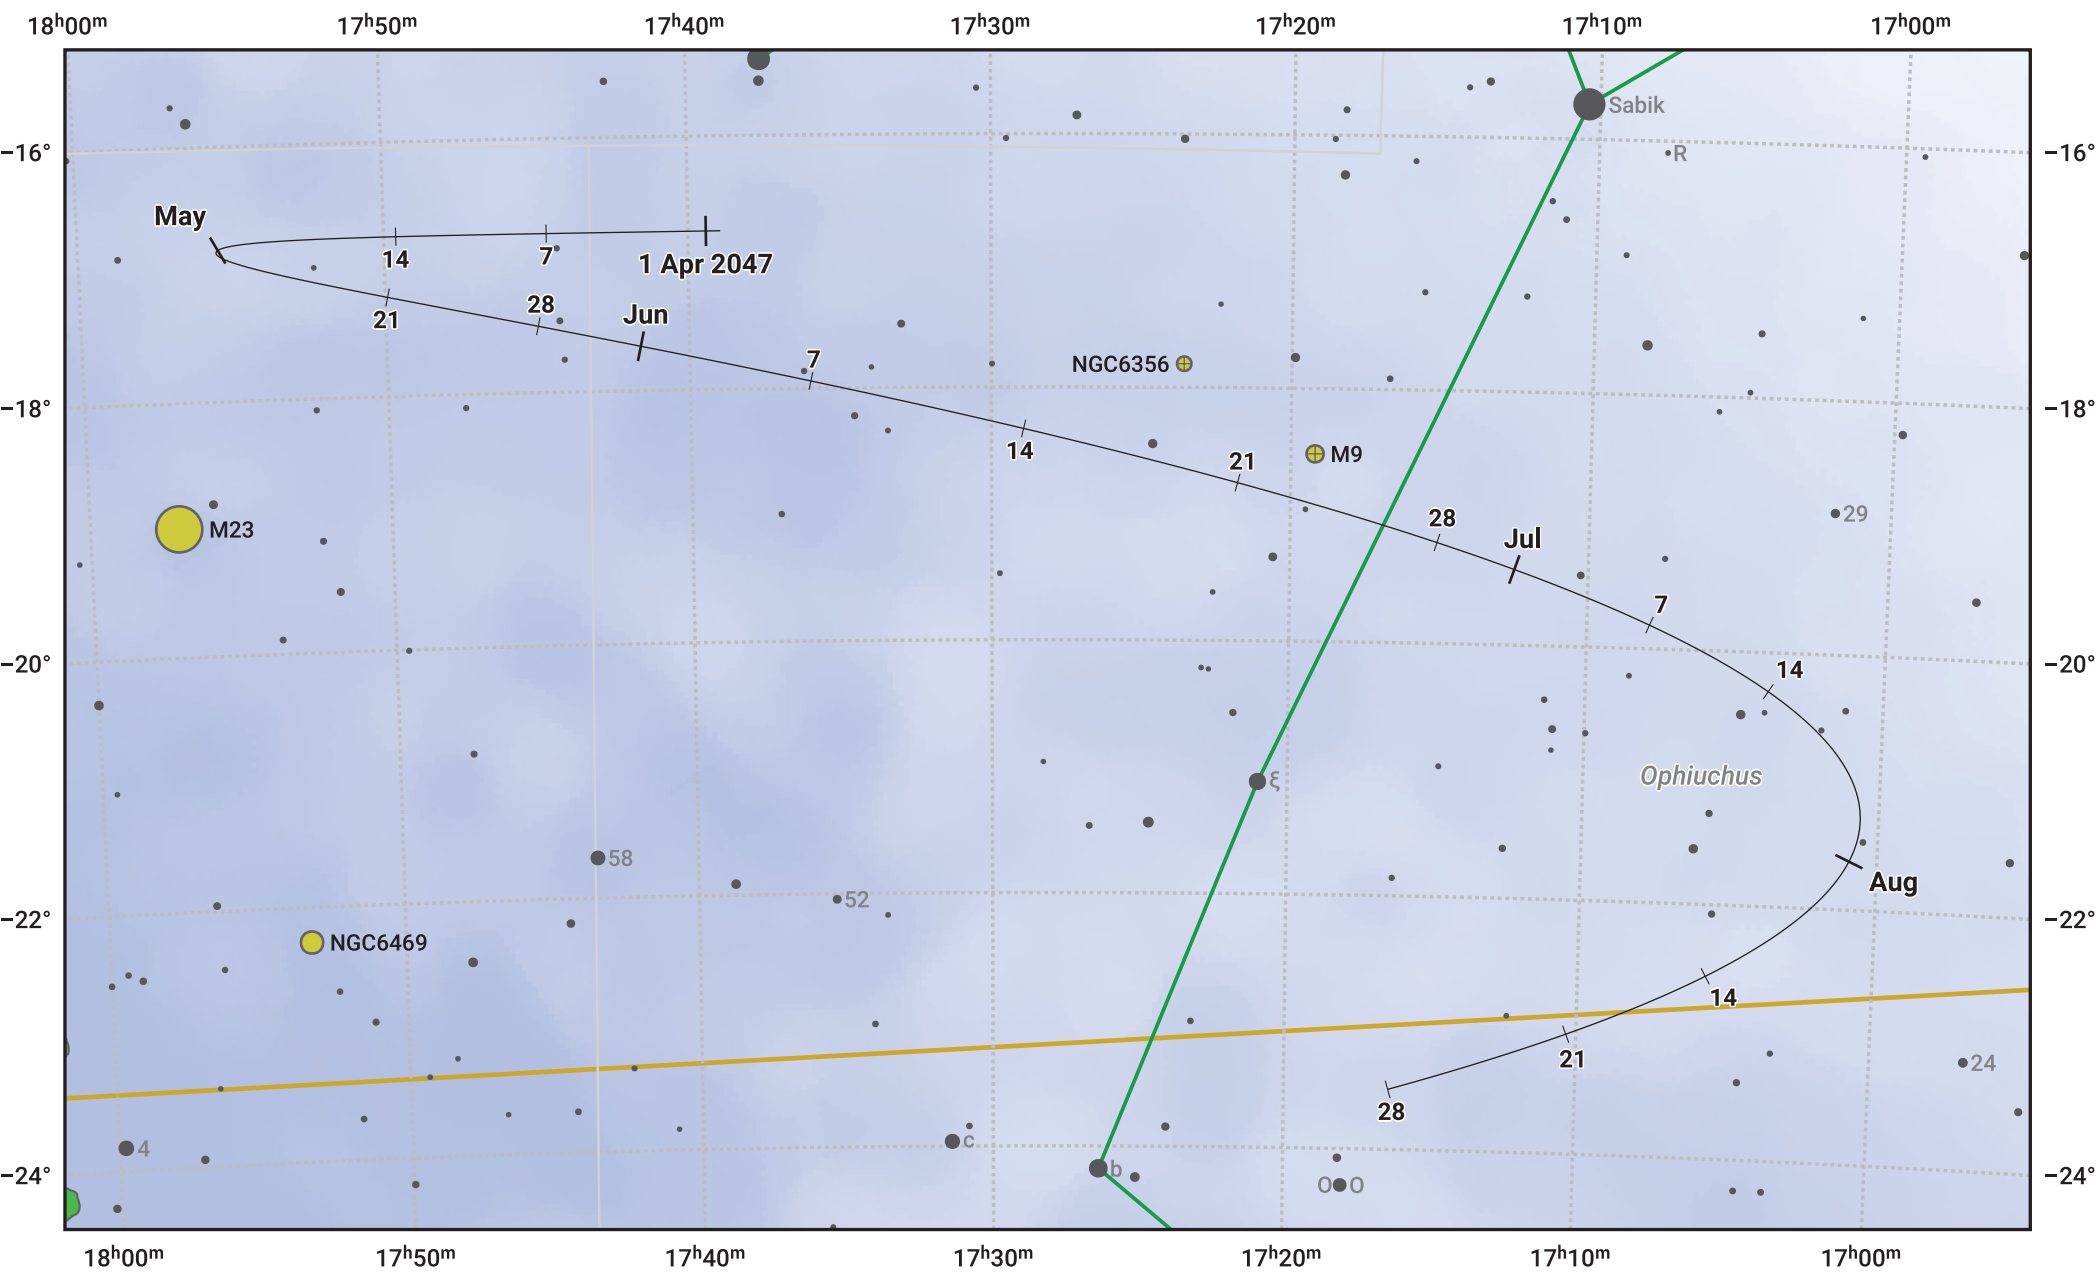

# The path of Asteroid 4 Vesta around opposition on 14 Jun 2047

© Dominic Ford 2011–2024. Date markers placed at midnight UTC. Downloaded from <https://in-the-sky.org>

Magnitude scale: ● 8.0 ● 7.0 ● 6.0 ● 5.0 ● 4.0 ● 3.0 ● 2.0

— Ecliptic Plane

● Galaxy ● Bright nebula ● Open cluster ● Globular cluster

Date	Mag	Phase
2047 Apr 1	7.2	95%
2047 May 1	6.6	97%
2047 May 16	6.2	98%
2047 Jun 1	5.8	100%
2047 Jul 1	5.8	99%
2047 Aug 1	6.7	96%
2047 Aug 27	7.2	95%