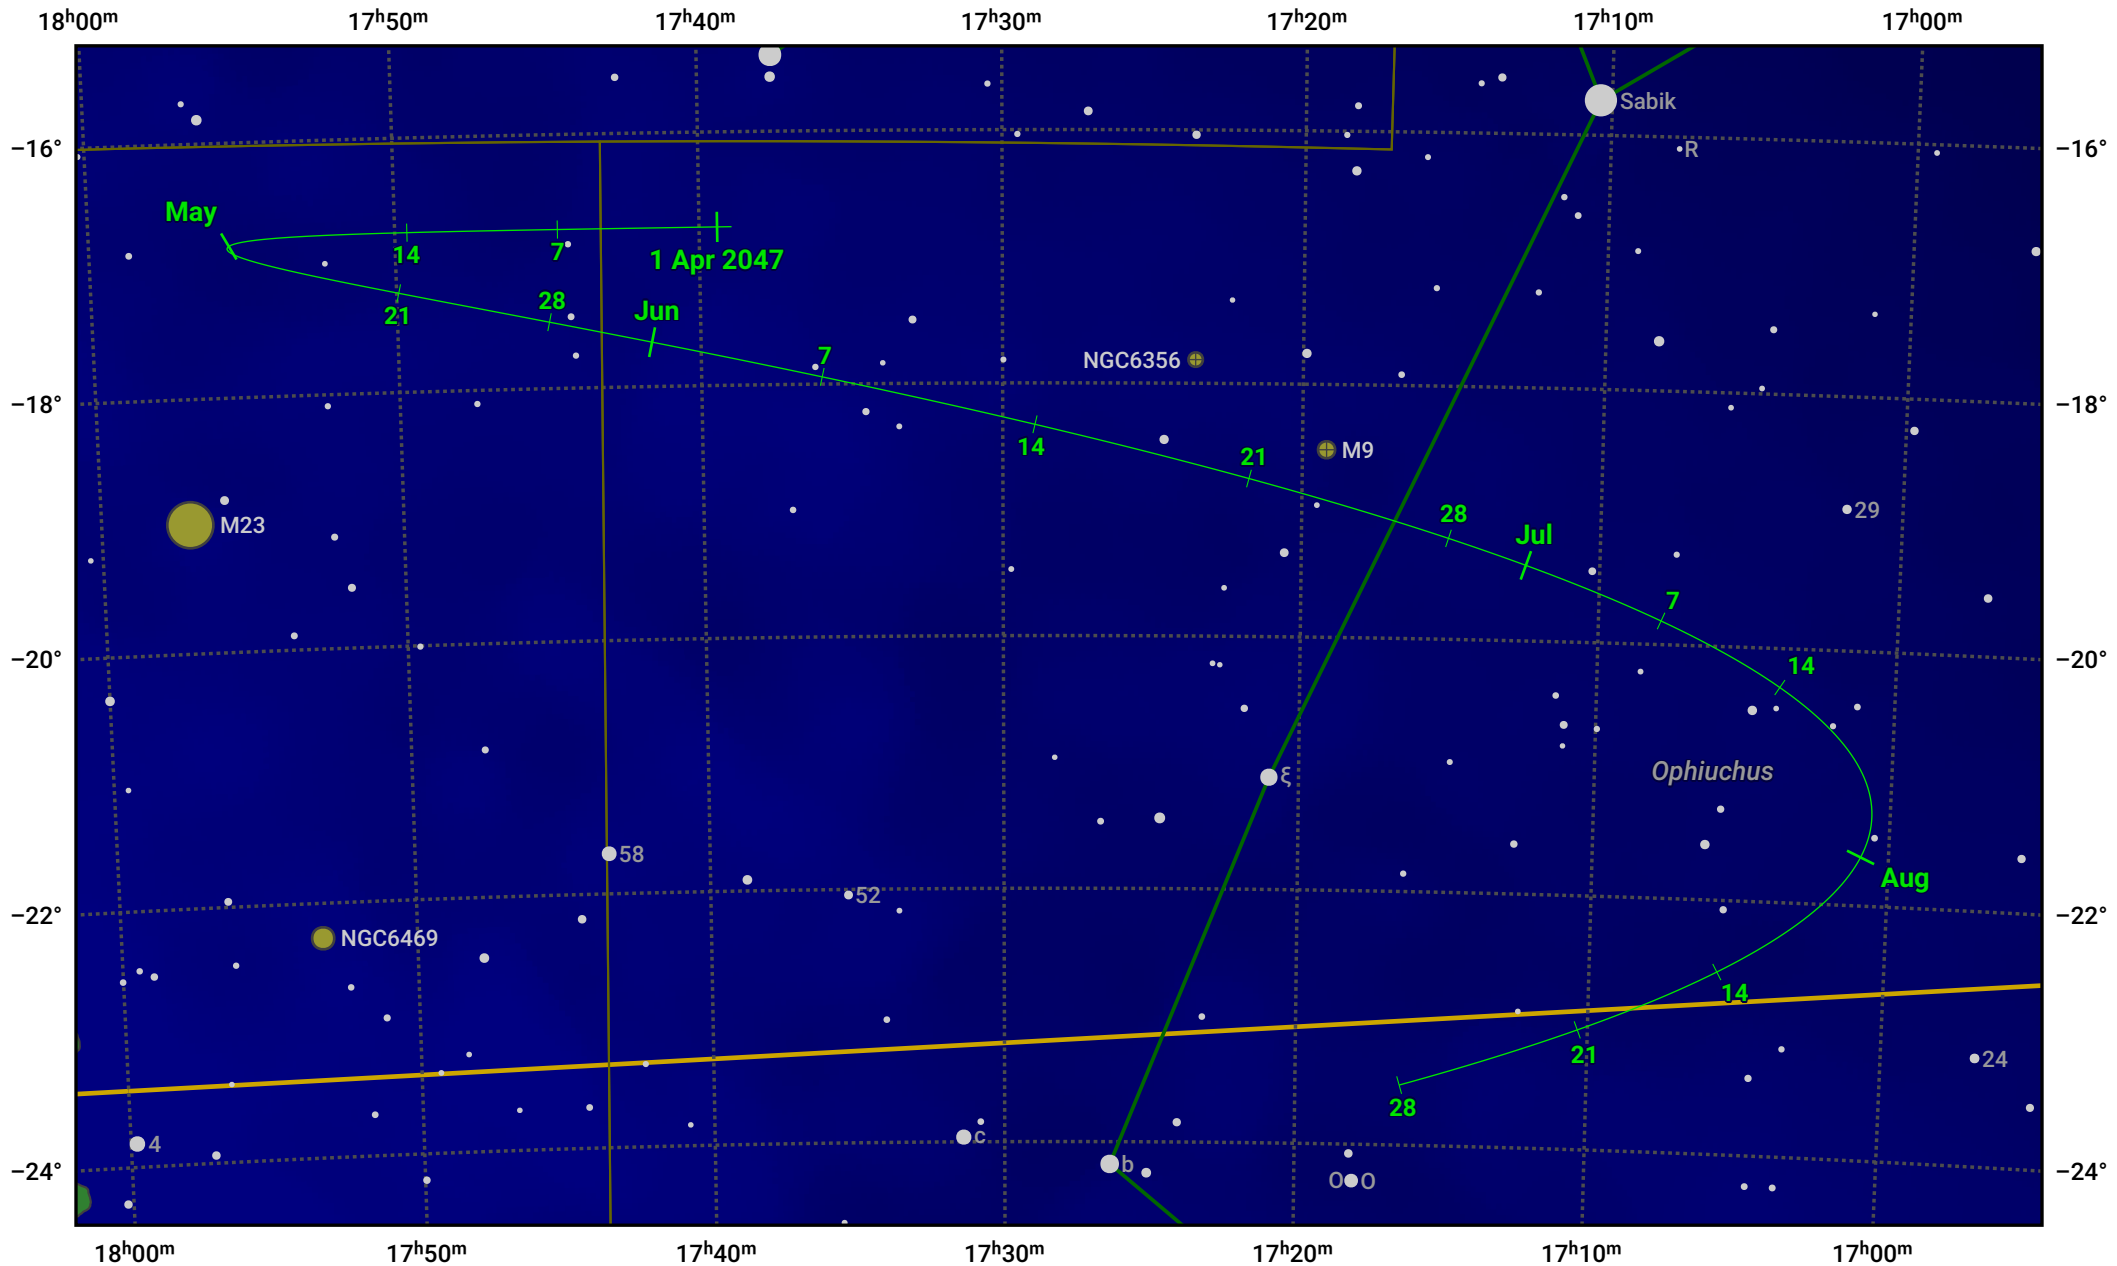

The path of Asteroid 4 Vesta around opposition on 14 Jun 2047

© Dominic Ford 2011–2024. Date markers placed at midnight UTC. Downloaded from <https://in-the-sky.org>

Magnitude scale: ● 8.0 ● 7.0 ● 6.0 ● 5.0 ● 4.0 ● 3.0 ● 2.0

— Ecliptic Plane

● Galaxy
 ■ Bright nebula
 ● Open cluster
 ⊕ Globular cluster

Date	Mag	Phase
2047 Apr 1	7.2	95%
2047 May 1	6.6	97%
2047 May 16	6.2	98%
2047 Jun 1	5.8	100%
2047 Jul 1	5.8	99%
2047 Aug 1	6.7	96%
2047 Aug 27	7.2	95%