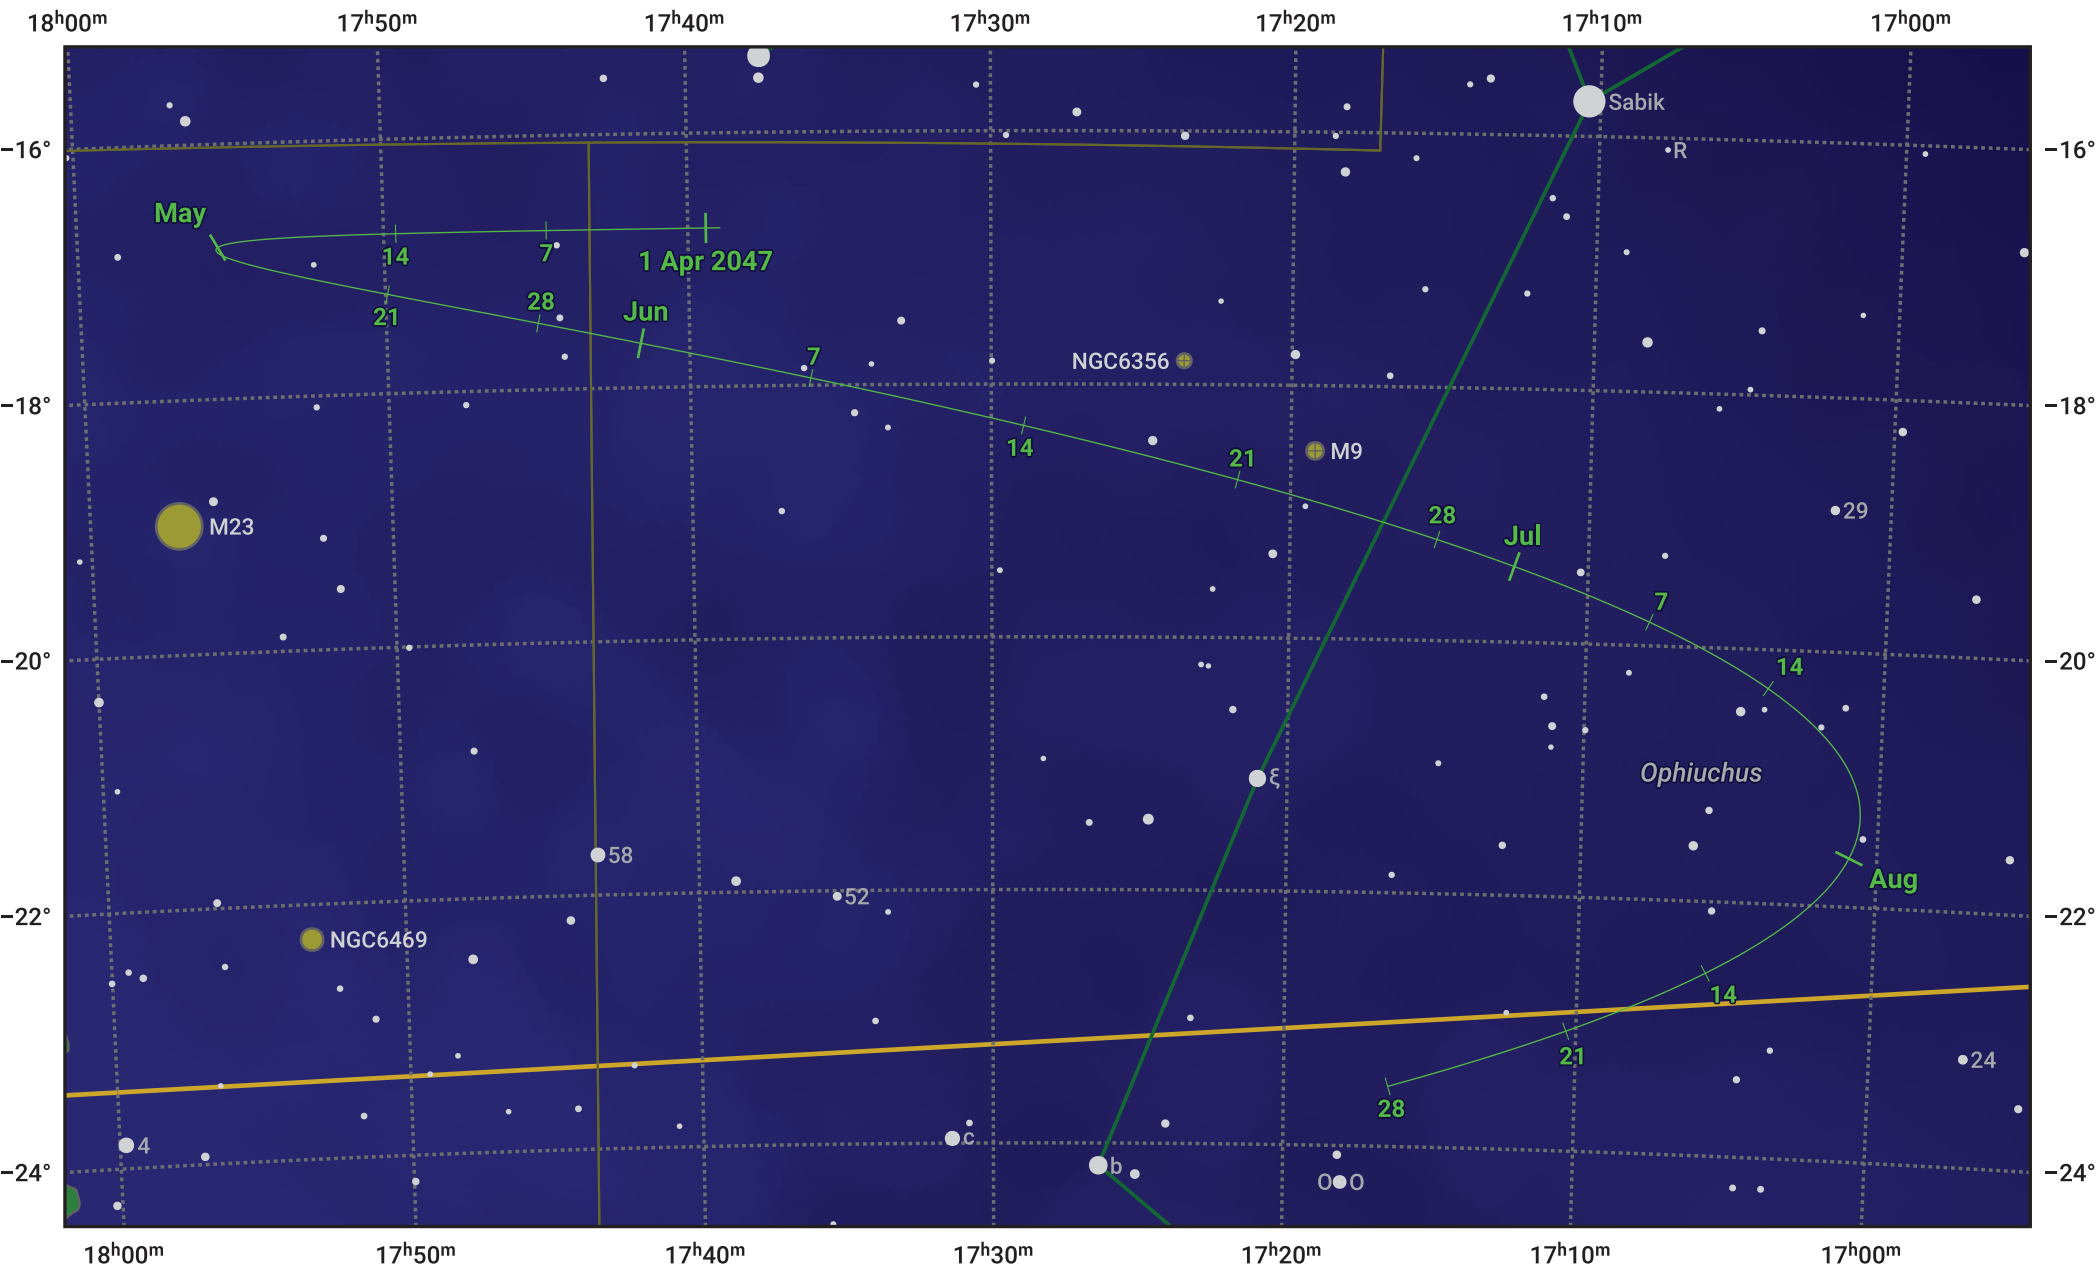

The path of Asteroid 4 Vesta around opposition on 14 Jun 2047

© Dominic Ford 2011–2024. Date markers placed at midnight UTC. Downloaded from <https://in-the-sky.org>

Magnitude scale: ● 8.0 ● 7.0 ● 6.0 ● 5.0 ● 4.0 ● 3.0 ● 2.0

— Ecliptic Plane

● Galaxy ■ Bright nebula ● Open cluster ● Globular cluster

| Date | Mag | Phase |
|-------------|-----|-------|
| 2047 Apr 1 | 7.2 | 95% |
| 2047 May 1 | 6.6 | 97% |
| 2047 May 16 | 6.2 | 98% |
| 2047 Jun 1 | 5.8 | 100% |
| 2047 Jul 1 | 5.8 | 99% |
| 2047 Aug 1 | 6.7 | 96% |
| 2047 Aug 27 | 7.2 | 95% |