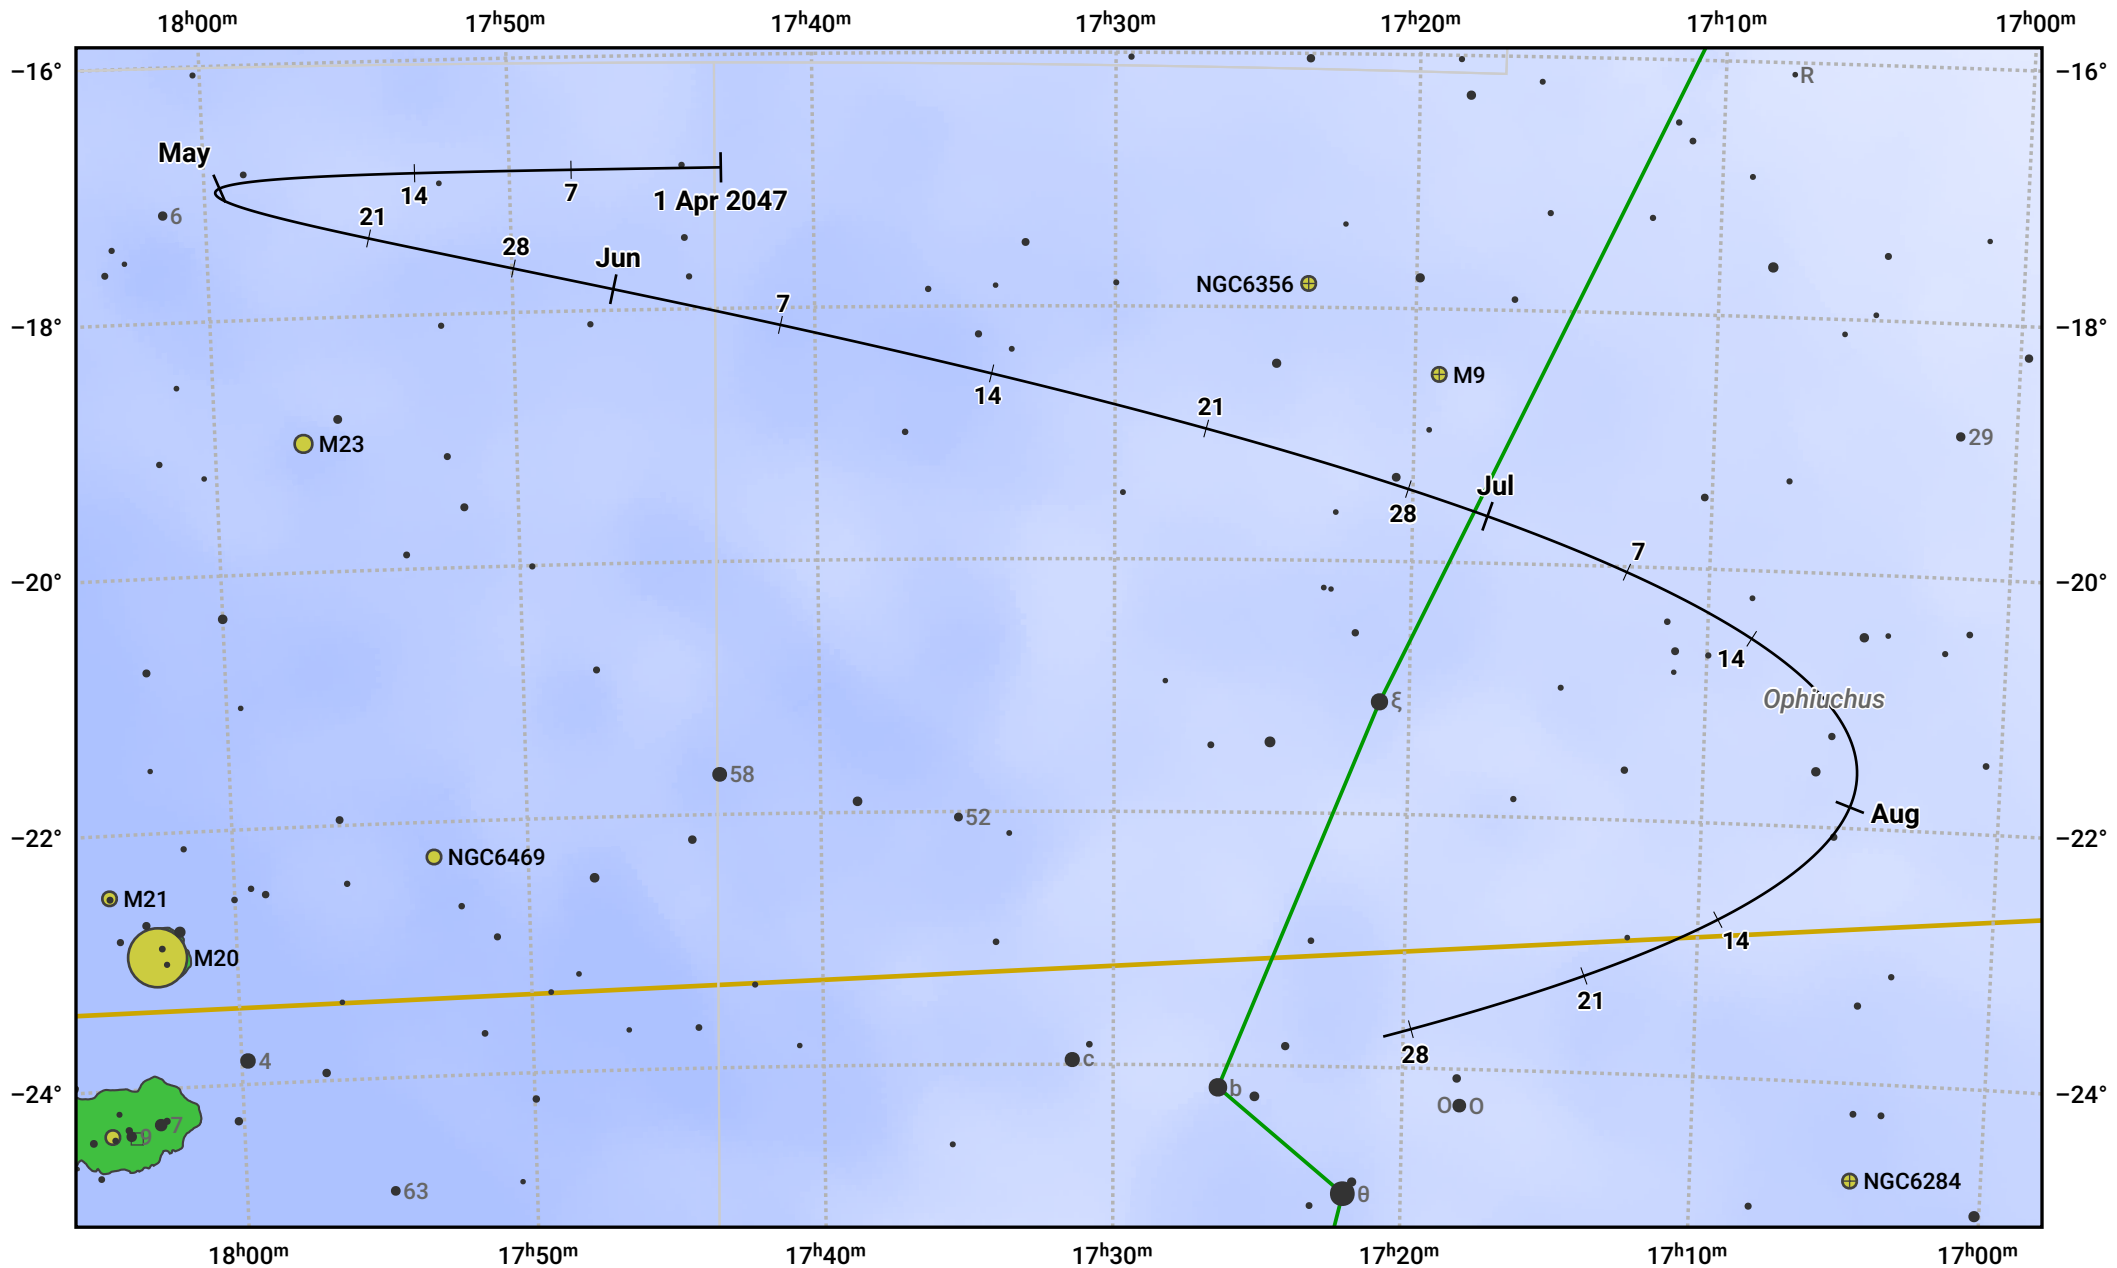

The path of Asteroid 4 Vesta around opposition on 15 Jun 2047

© Dominic Ford 2011–2024. Date markers placed at midnight UTC. Downloaded from <https://in-the-sky.org>

Magnitude scale: 8.0 7.0 6.0 5.0 4.0 3.0

Ecliptic Plane

Galaxy Bright nebula Open cluster Globular cluster

Date	Mag	Phase
2047 Apr 1	7.2	95%
2047 May 1	6.6	97%
2047 May 17	6.2	98%
2047 Jun 1	5.8	99%
2047 Jul 1	5.8	99%
2047 Aug 1	6.7	97%
2047 Aug 28	7.2	95%