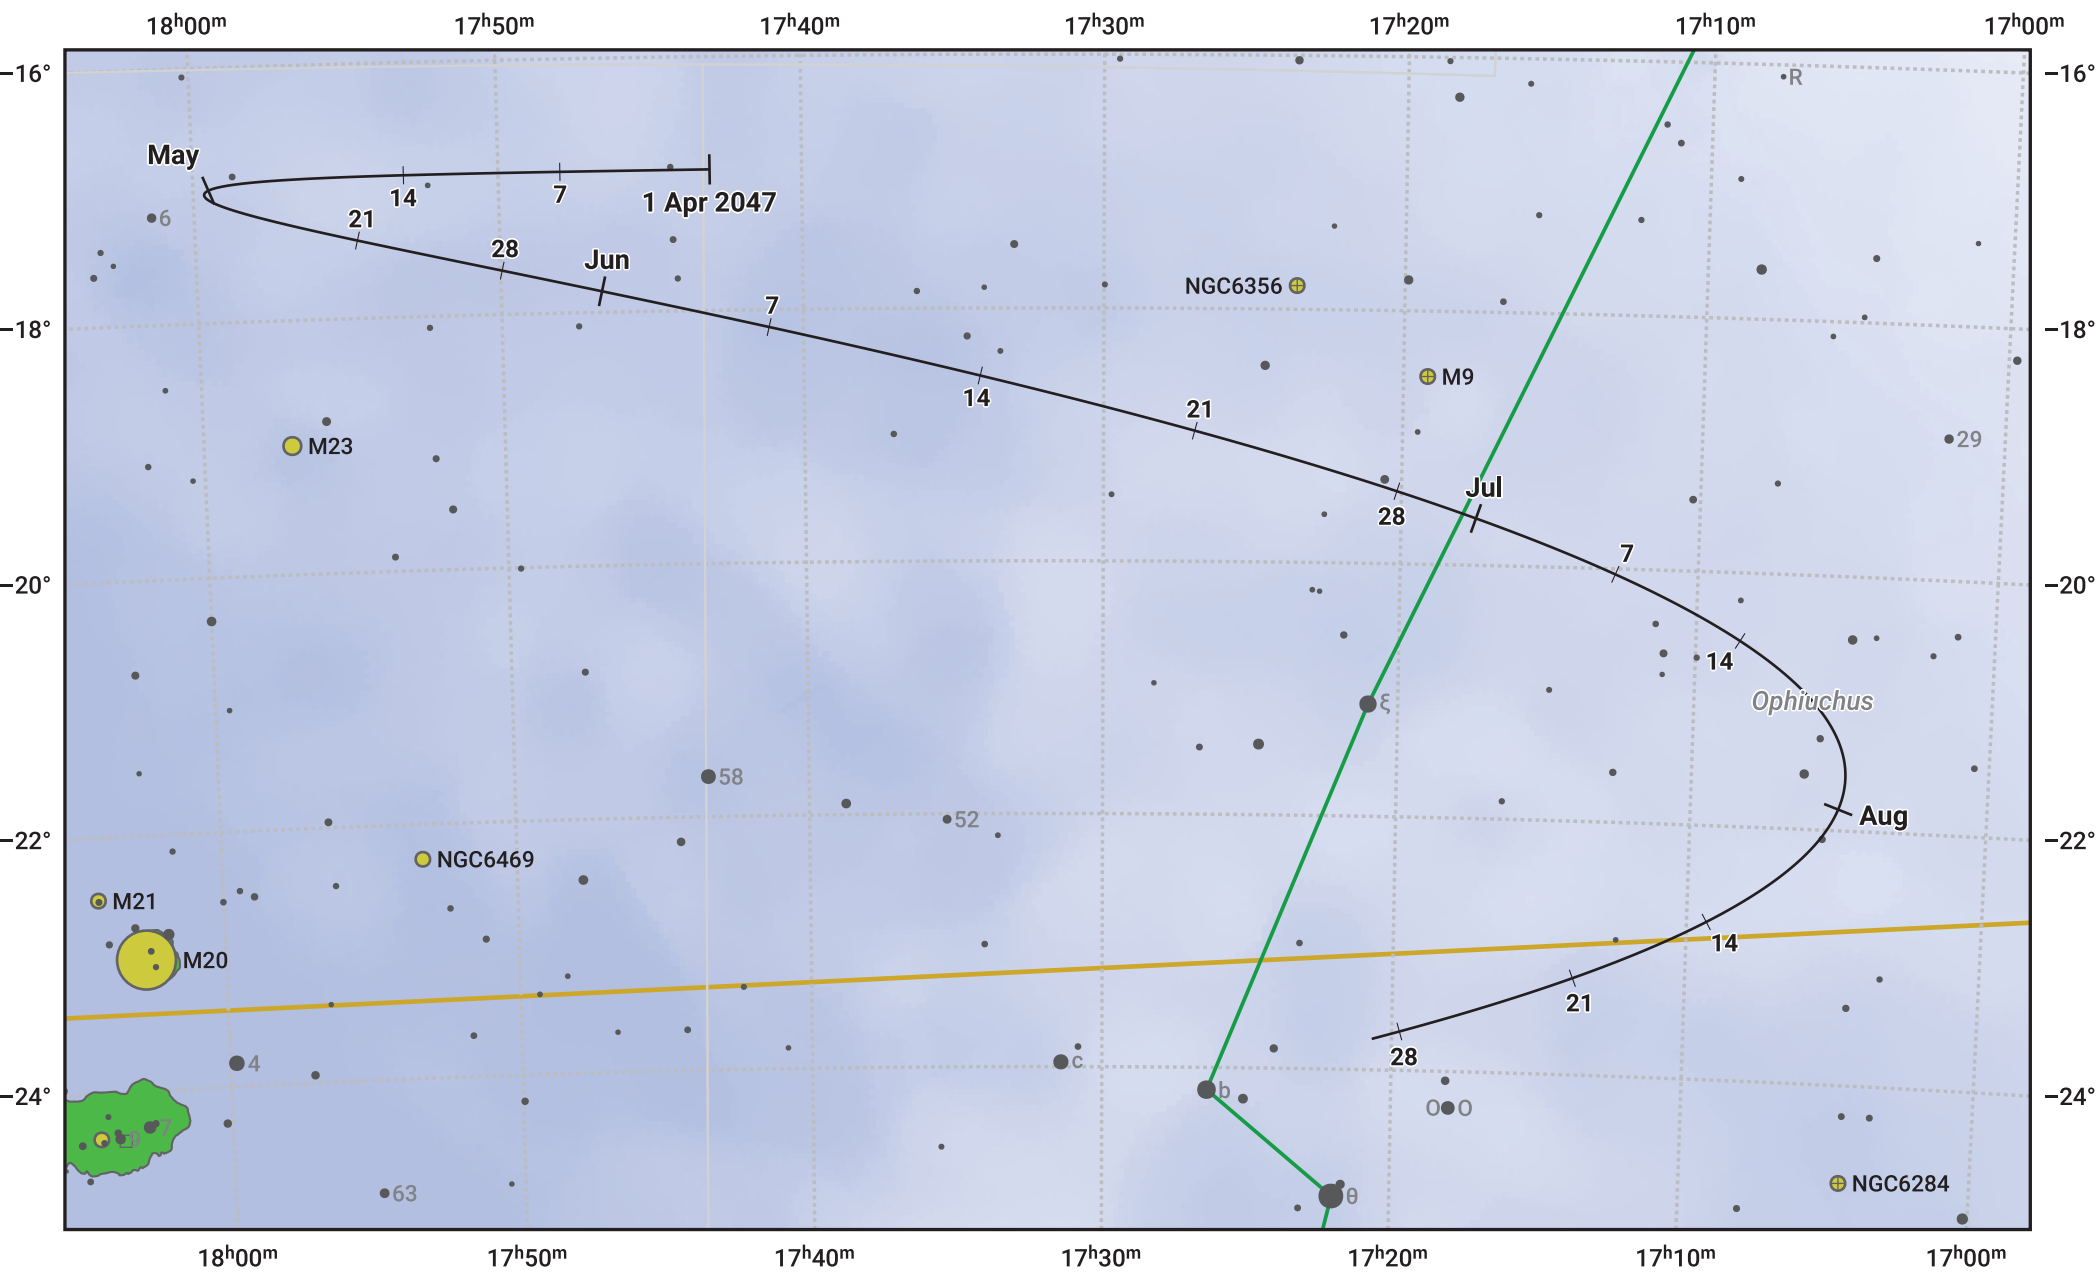

# The path of Asteroid 4 Vesta around opposition on 15 Jun 2047

© Dominic Ford 2011–2024. Date markers placed at midnight UTC. Downloaded from <https://in-the-sky.org>

Magnitude scale: ● 8.0 ● 7.0 ● 6.0 ● 5.0 ● 4.0 ● 3.0

— Ecliptic Plane

● Galaxy   
 ■ Bright nebula   
 ● Open cluster   
 ⊕ Globular cluster

Date	Mag	Phase
2047 Apr 1	7.2	95%
2047 May 1	6.6	97%
2047 May 17	6.2	98%
2047 Jun 1	5.8	99%
2047 Jul 1	5.8	99%
2047 Aug 1	6.7	97%
2047 Aug 28	7.2	95%