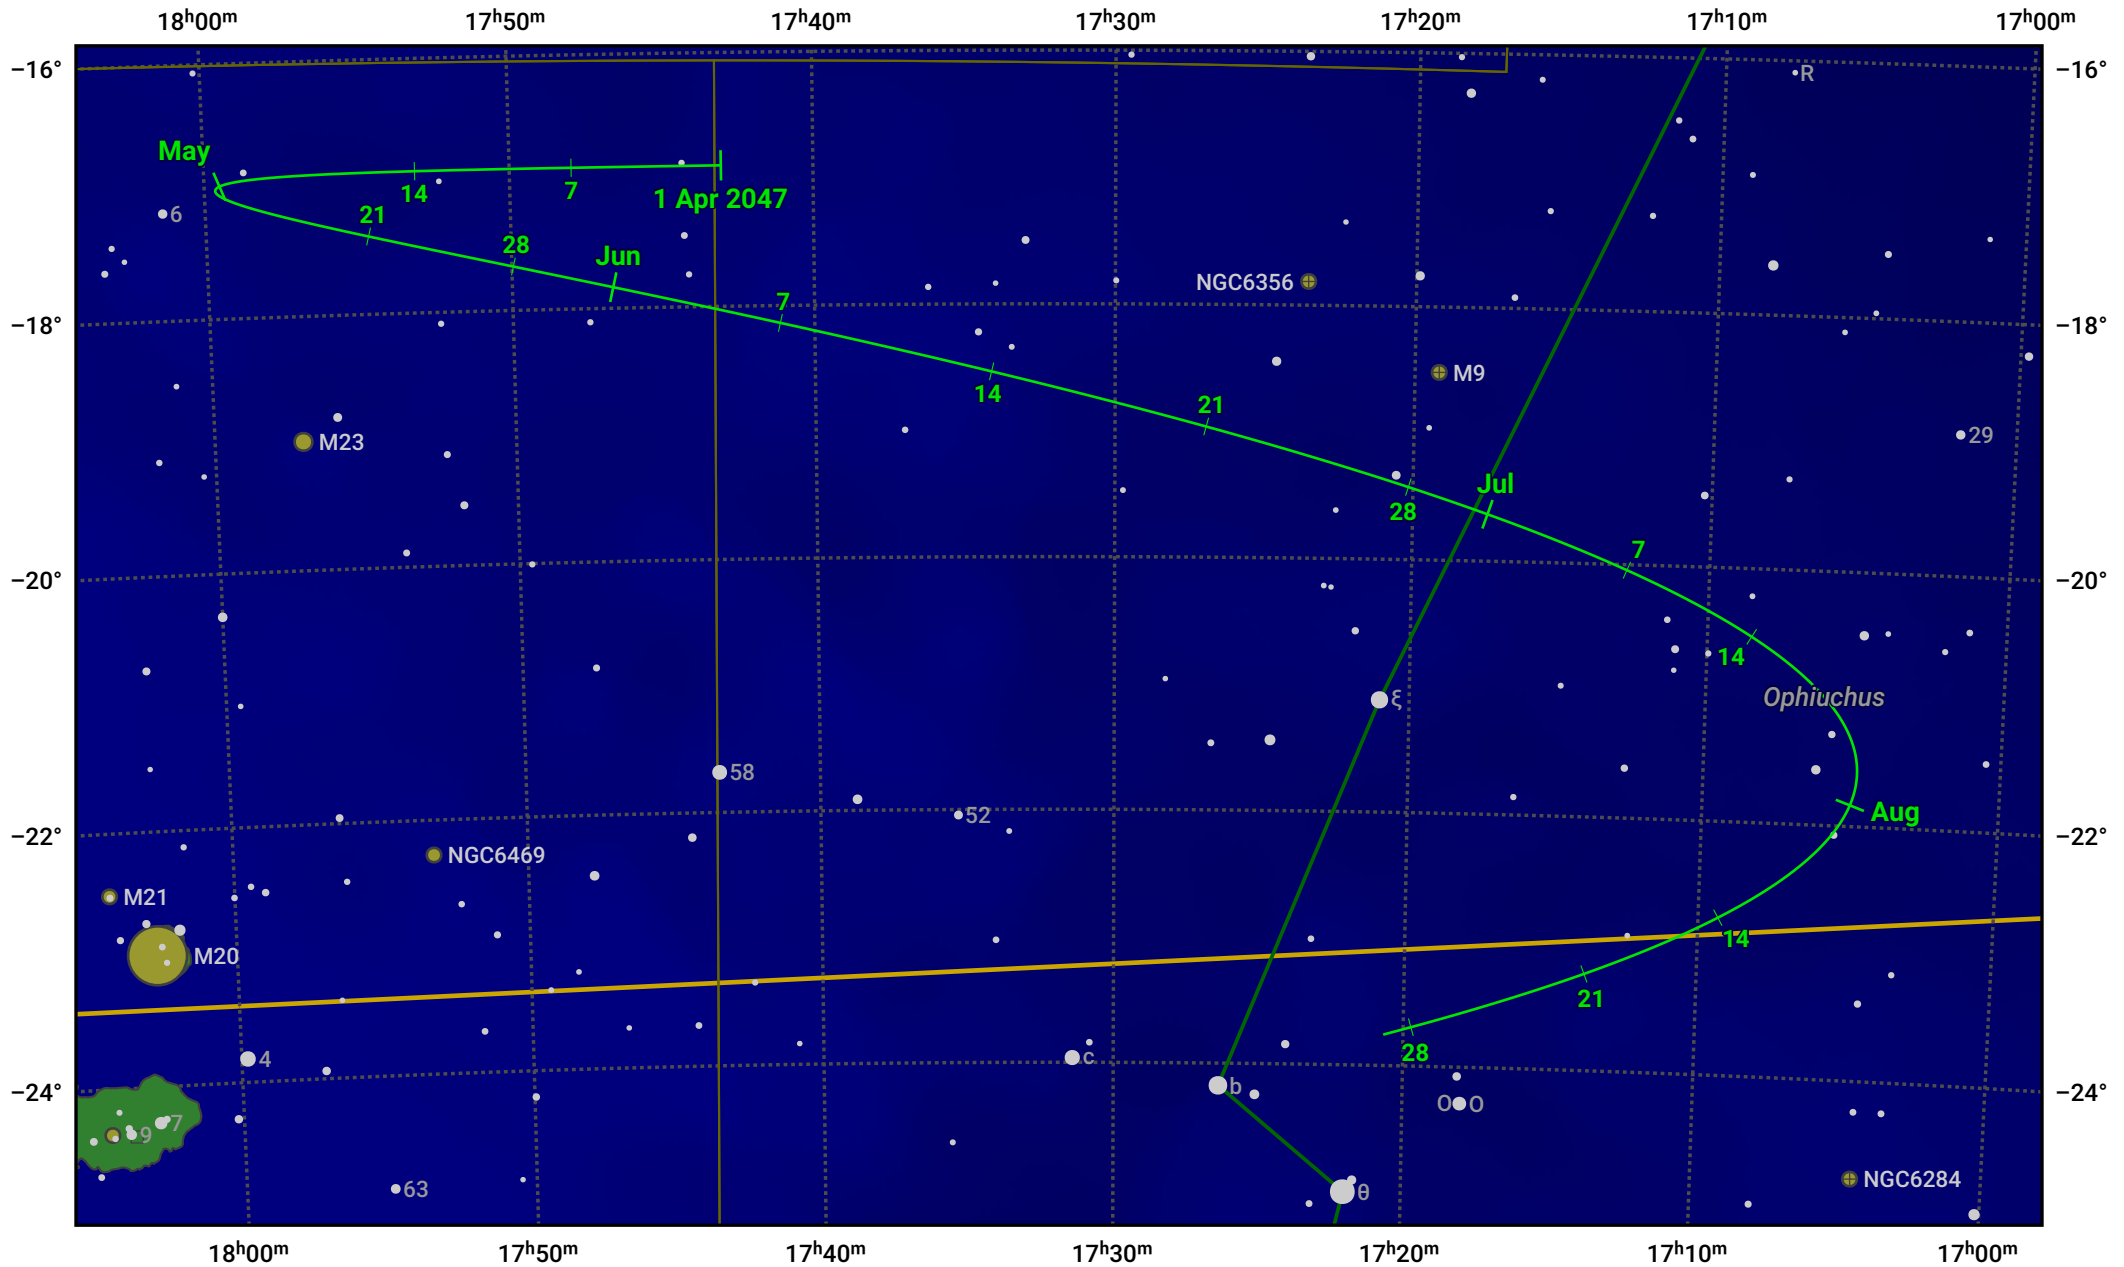

The path of Asteroid 4 Vesta around opposition on 15 Jun 2047

© Dominic Ford 2011–2024. Date markers placed at midnight UTC. Downloaded from <https://in-the-sky.org>

Magnitude scale: ● 8.0 ● 7.0 ● 6.0 ● 5.0 ● 4.0 ● 3.0

— Ecliptic Plane

● Galaxy
 ■ Bright nebula
 ● Open cluster
 ● Globular cluster

Date	Mag	Phase
2047 Apr 1	7.2	95%
2047 May 1	6.6	97%
2047 May 17	6.2	98%
2047 Jun 1	5.8	99%
2047 Jul 1	5.8	99%
2047 Aug 1	6.7	97%
2047 Aug 28	7.2	95%