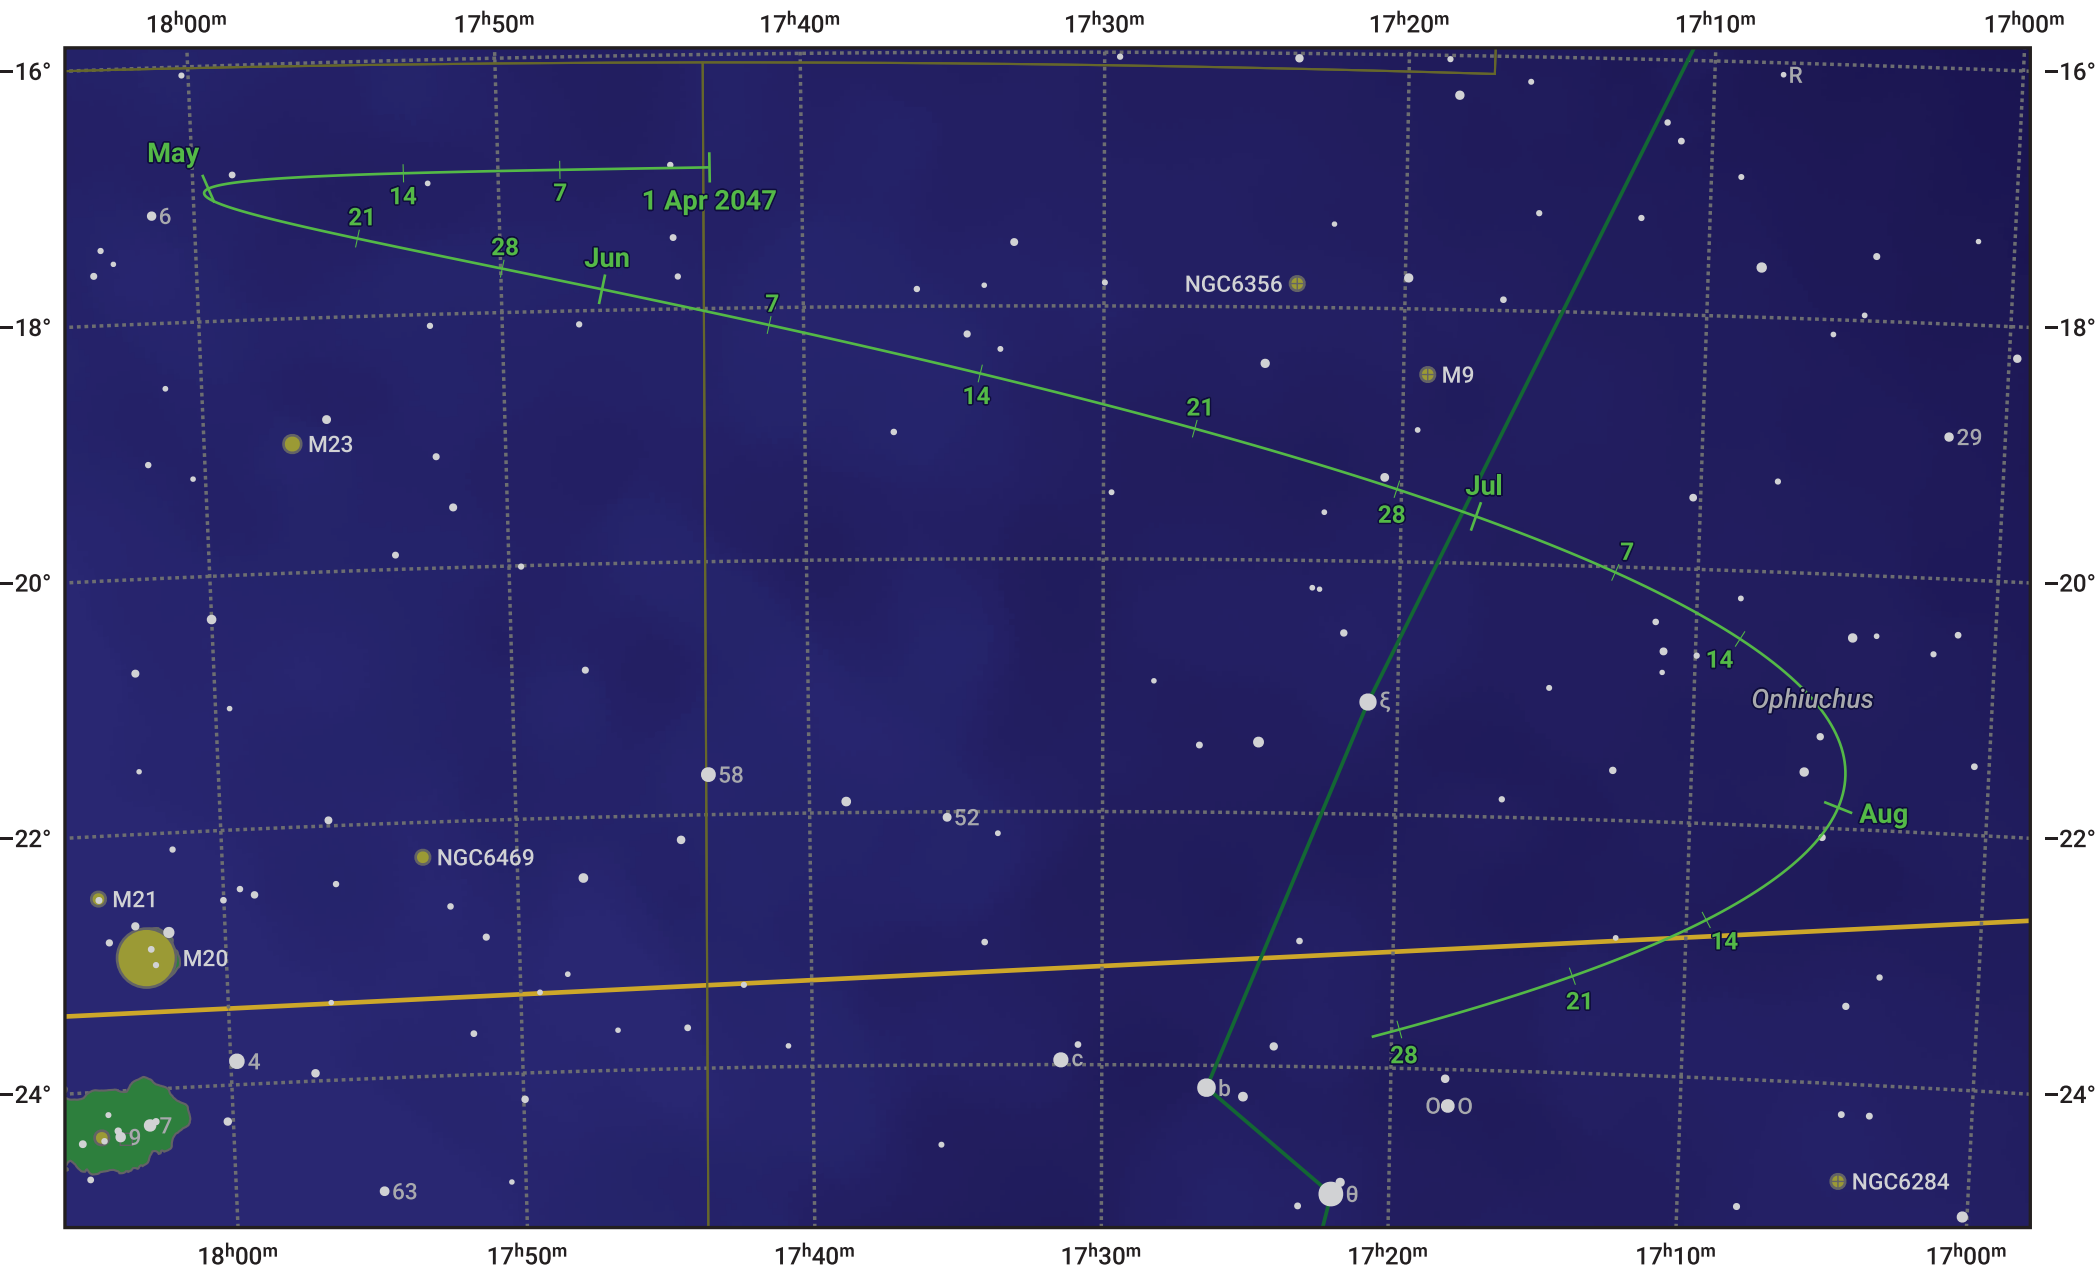

The path of Asteroid 4 Vesta around opposition on 15 Jun 2047

© Dominic Ford 2011–2024. Date markers placed at midnight UTC. Downloaded from <https://in-the-sky.org>

Magnitude scale: ● 8.0 ● 7.0 ● 6.0 ● 5.0 ● 4.0 ● 3.0

— Ecliptic Plane

● Galaxy ■ Bright nebula ● Open cluster ● Globular cluster

Date	Mag	Phase
2047 Apr 1	7.2	95%
2047 May 1	6.6	97%
2047 May 17	6.2	98%
2047 Jun 1	5.8	99%
2047 Jul 1	5.8	99%
2047 Aug 1	6.7	97%
2047 Aug 28	7.2	95%