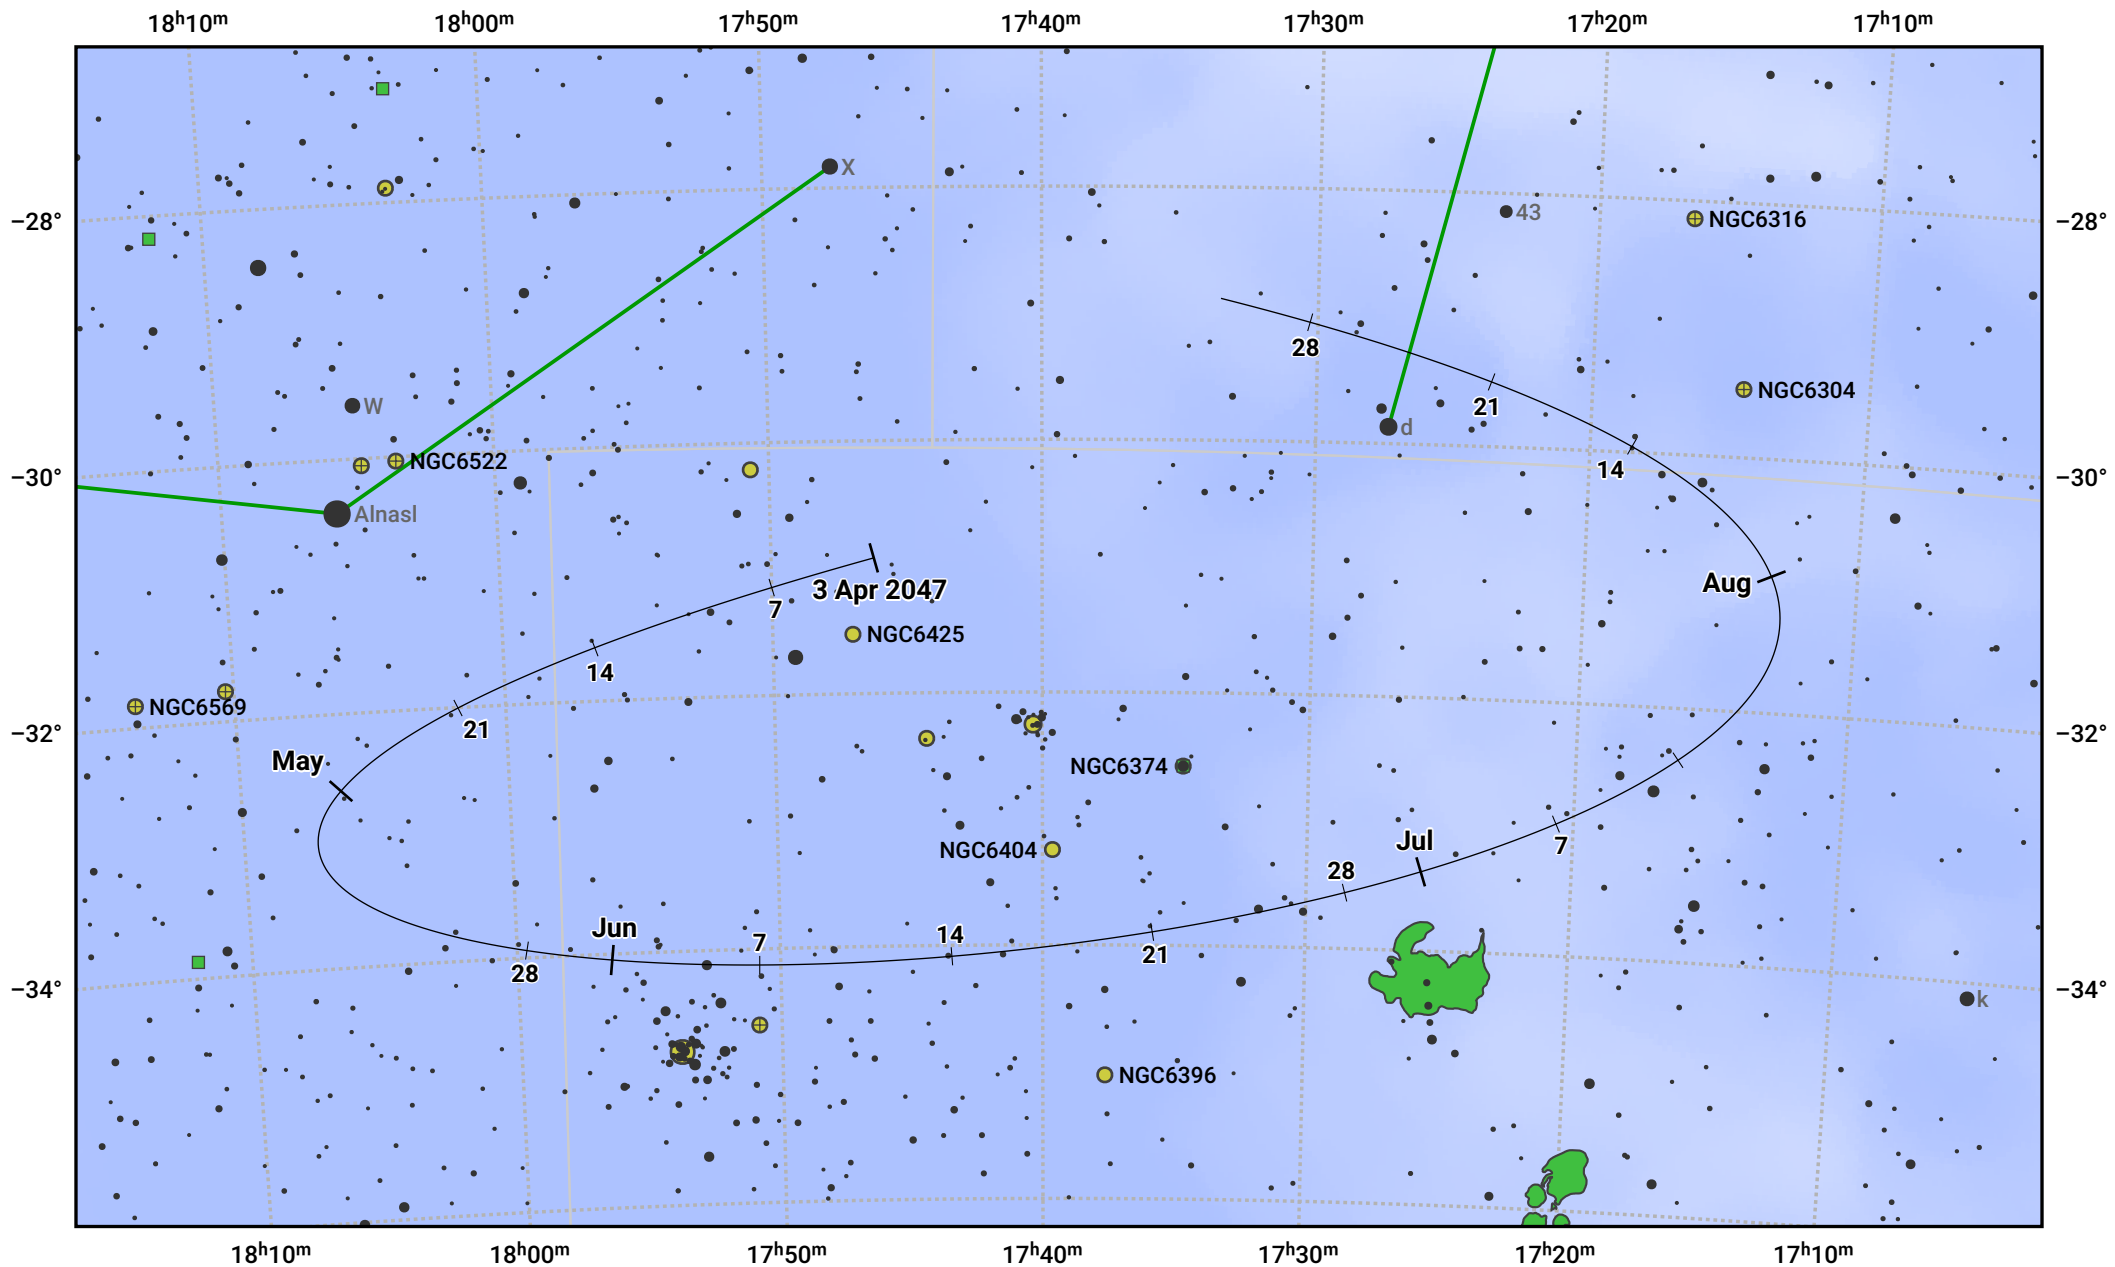

The path of Asteroid 63 Ausonia around opposition on 17 Jun 2047

© Dominic Ford 2011–2024. Date markers placed at midnight UTC. Downloaded from <https://in-the-sky.org>

Magnitude scale: ● 9.0 ● 8.0 ● 7.0 ● 6.0 ● 5.0 ● 4.0 ● 3.0 ● 2.0

— Ecliptic Plane

- Galaxy
- Bright nebula
- Open cluster
- Globular cluster

Date	Mag	Phase
2047 May 1	10.4	96%
2047 May 18	10.0	98%
2047 Jun 1	9.6	99%
2047 Jul 1	9.5	99%
2047 Aug 1	10.3	97%