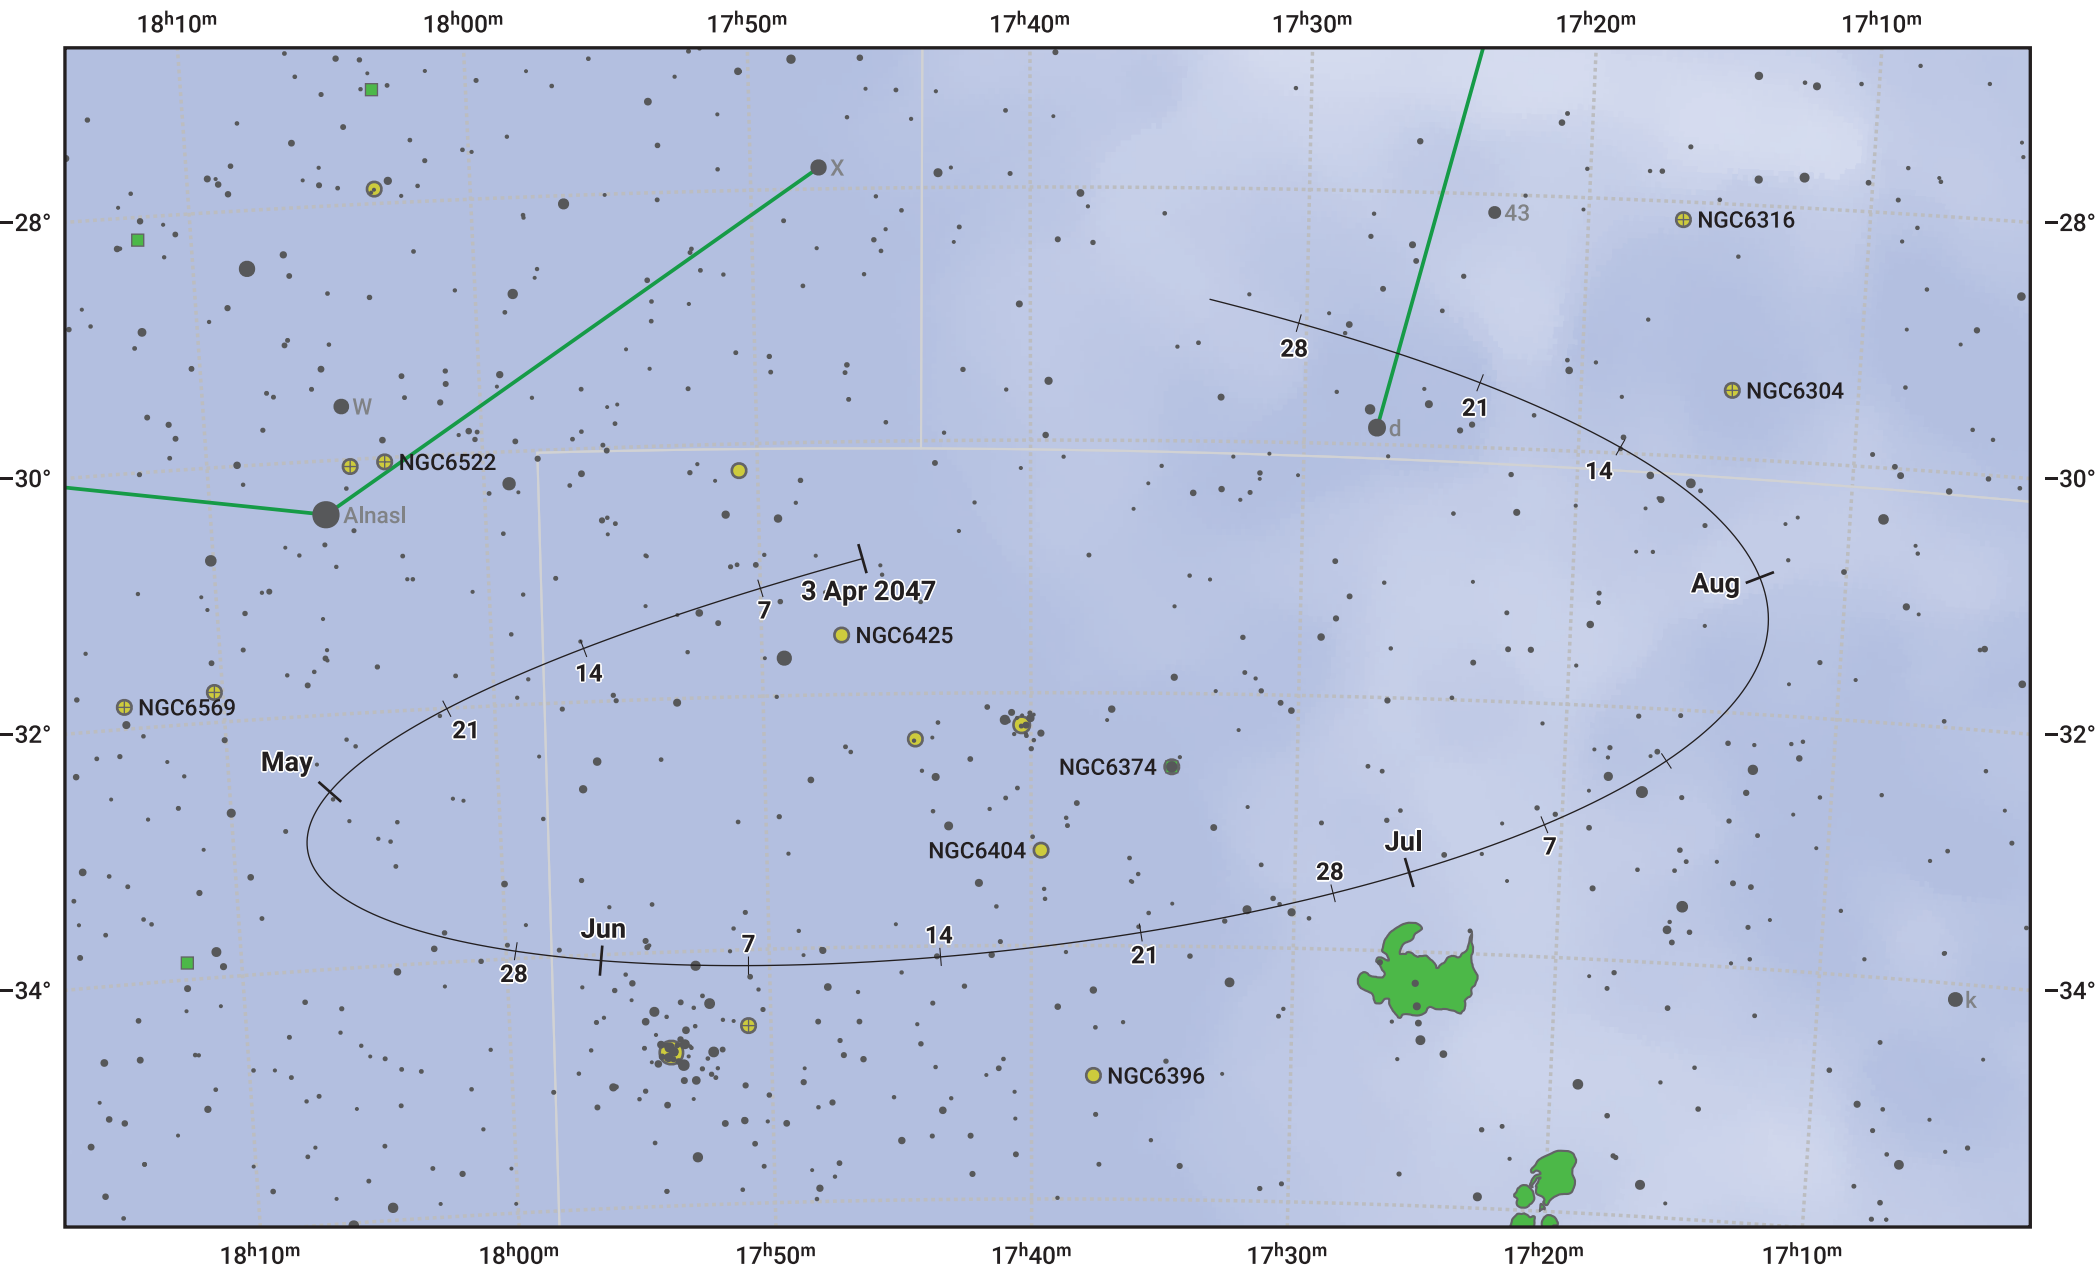

# The path of Asteroid 63 Ausonia around opposition on 17 Jun 2047

© Dominic Ford 2011–2024. Date markers placed at midnight UTC. Downloaded from <https://in-the-sky.org>

Magnitude scale: ● 9.0 ● 8.0 ● 7.0 ● 6.0 ● 5.0 ● 4.0 ● 3.0 ● 2.0

— Ecliptic Plane

- Galaxy
- Bright nebula
- Open cluster
- Globular cluster

Date	Mag	Phase
2047 May 1	10.4	96%
2047 May 18	10.0	98%
2047 Jun 1	9.6	99%
2047 Jul 1	9.5	99%
2047 Aug 1	10.3	97%