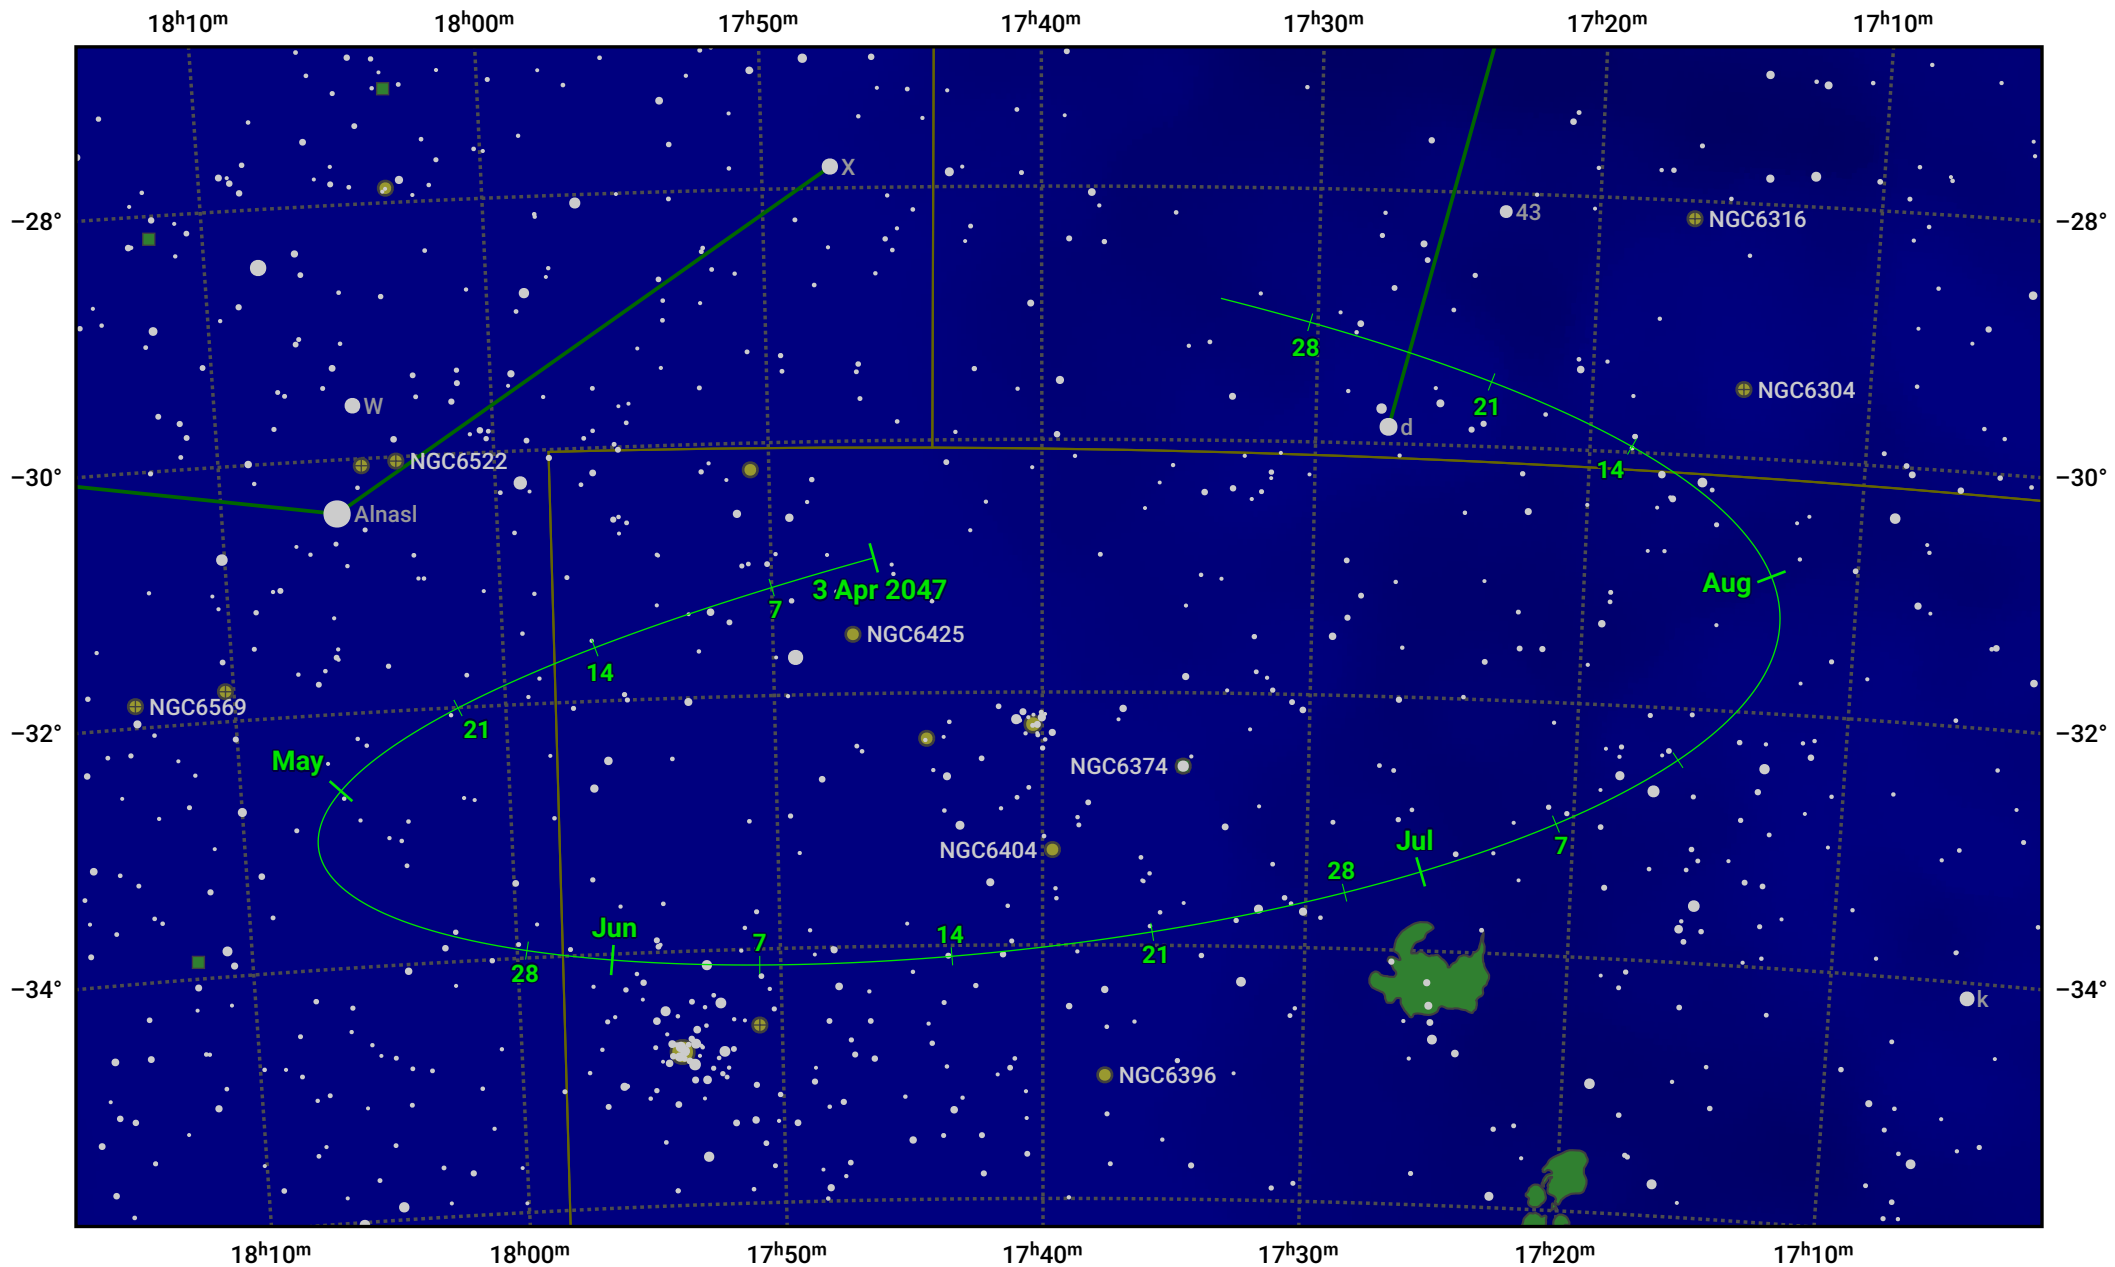

# The path of Asteroid 63 Ausonia around opposition on 17 Jun 2047

© Dominic Ford 2011–2024. Date markers placed at midnight UTC. Downloaded from <https://in-the-sky.org>

Magnitude scale: ● 9.0 ● 8.0 ● 7.0 ● 6.0 ● 5.0 ● 4.0 ● 3.0 ● 2.0

— Ecliptic Plane

- Galaxy
- Bright nebula
- Open cluster
- ⊕ Globular cluster

Date	Mag	Phase
2047 May 1	10.4	96%
2047 May 18	10.0	98%
2047 Jun 1	9.6	99%
2047 Jul 1	9.5	99%
2047 Aug 1	10.3	97%