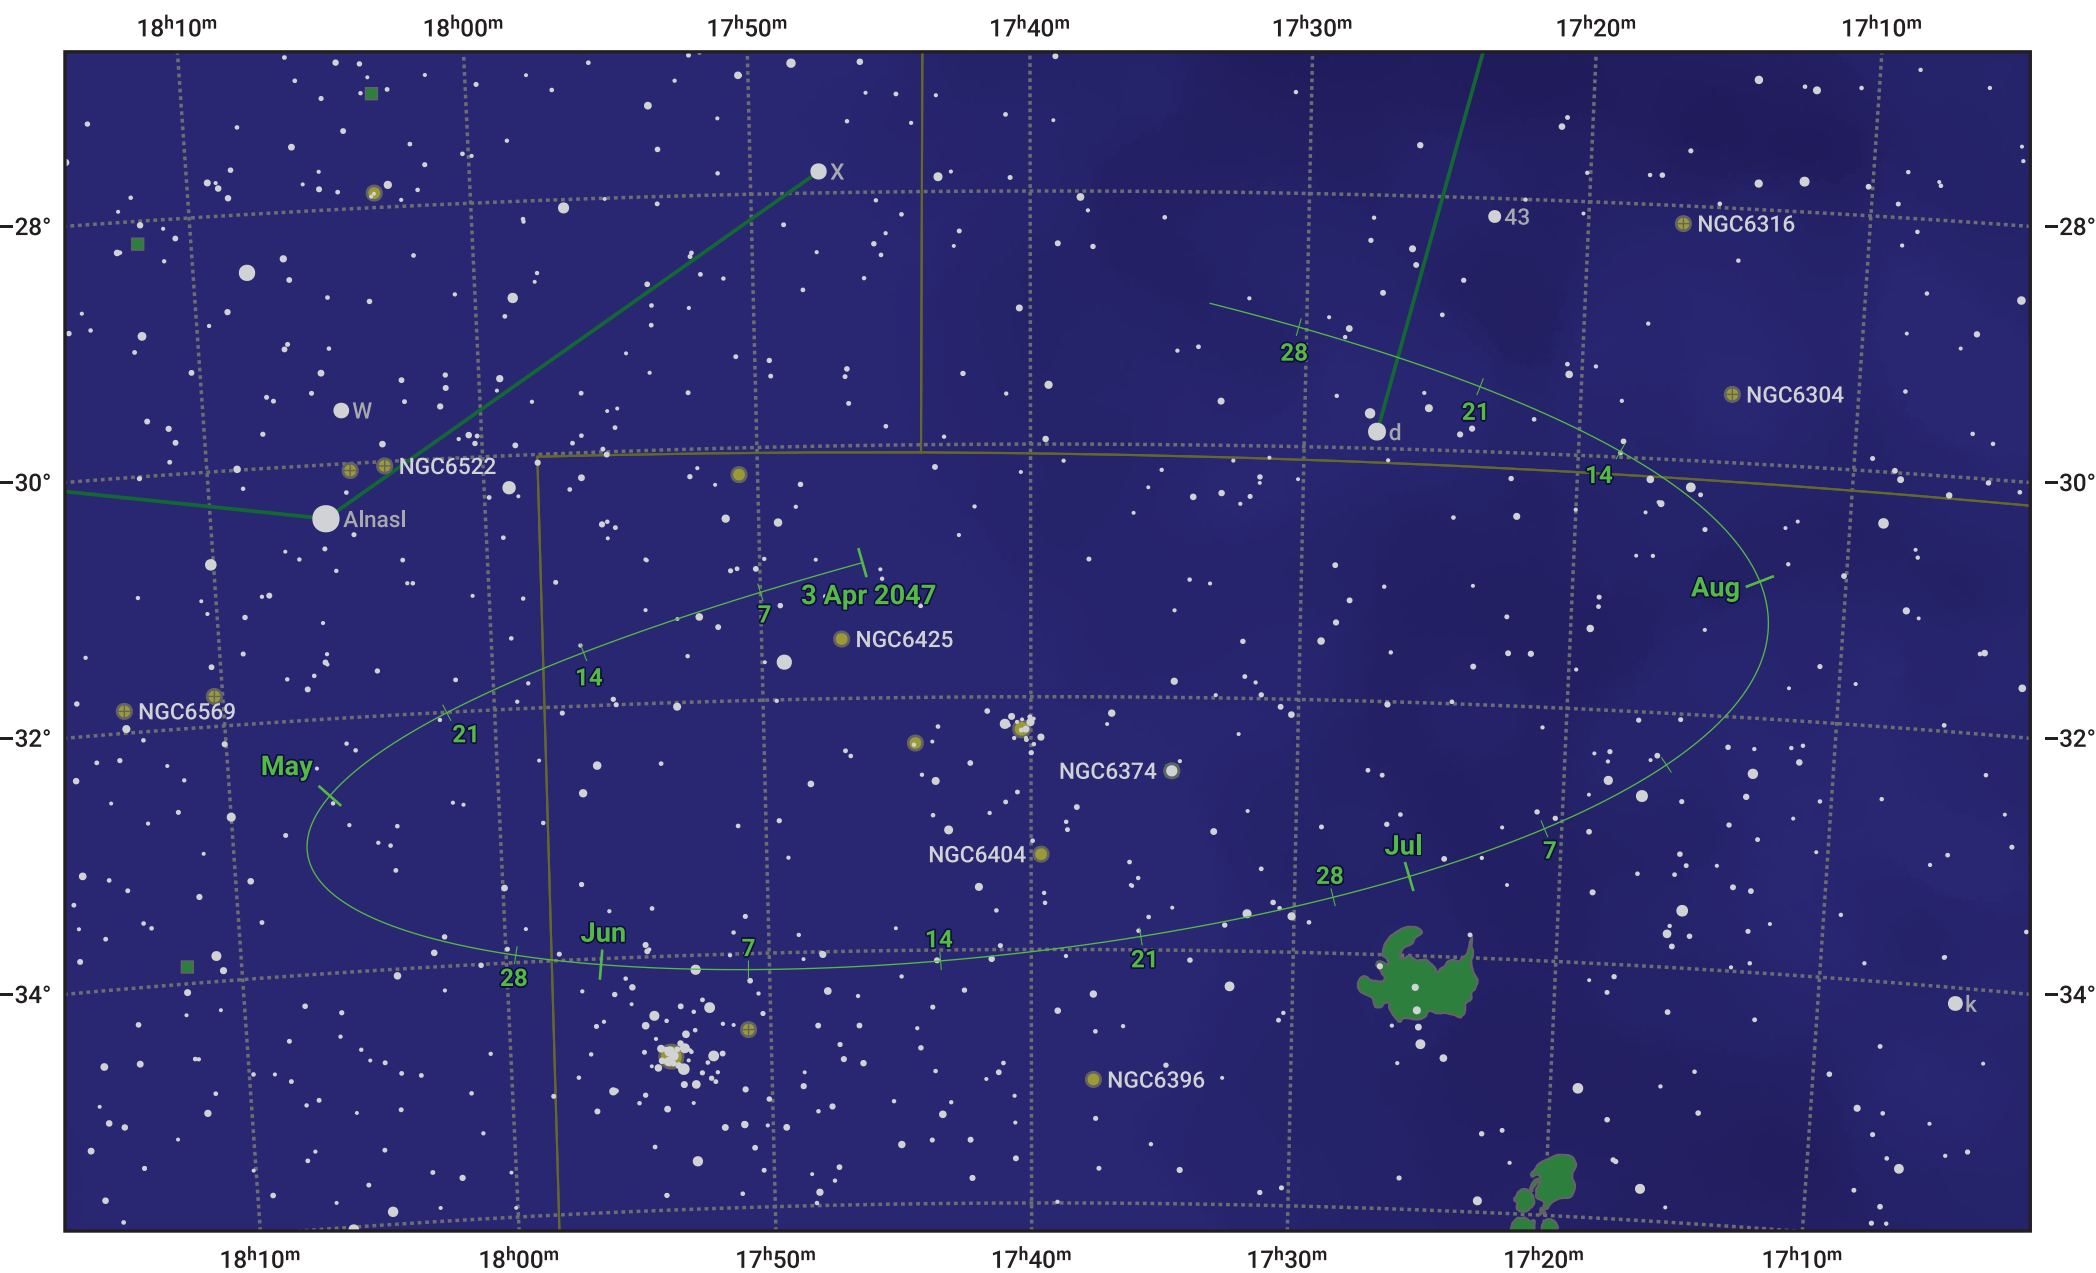

The path of Asteroid 63 Ausonia around opposition on 17 Jun 2047

© Dominic Ford 2011–2024. Date markers placed at midnight UTC. Downloaded from <https://in-the-sky.org>

Magnitude scale: ● 9.0 ● 8.0 ● 7.0 ● 6.0 ● 5.0 ● 4.0 ● 3.0 ● 2.0

— Ecliptic Plane

- Galaxy
- Bright nebula
- Open cluster
- Globular cluster

Date	Mag	Phase
2047 May 1	10.4	96%
2047 May 18	10.0	98%
2047 Jun 1	9.6	99%
2047 Jul 1	9.5	99%
2047 Aug 1	10.3	97%