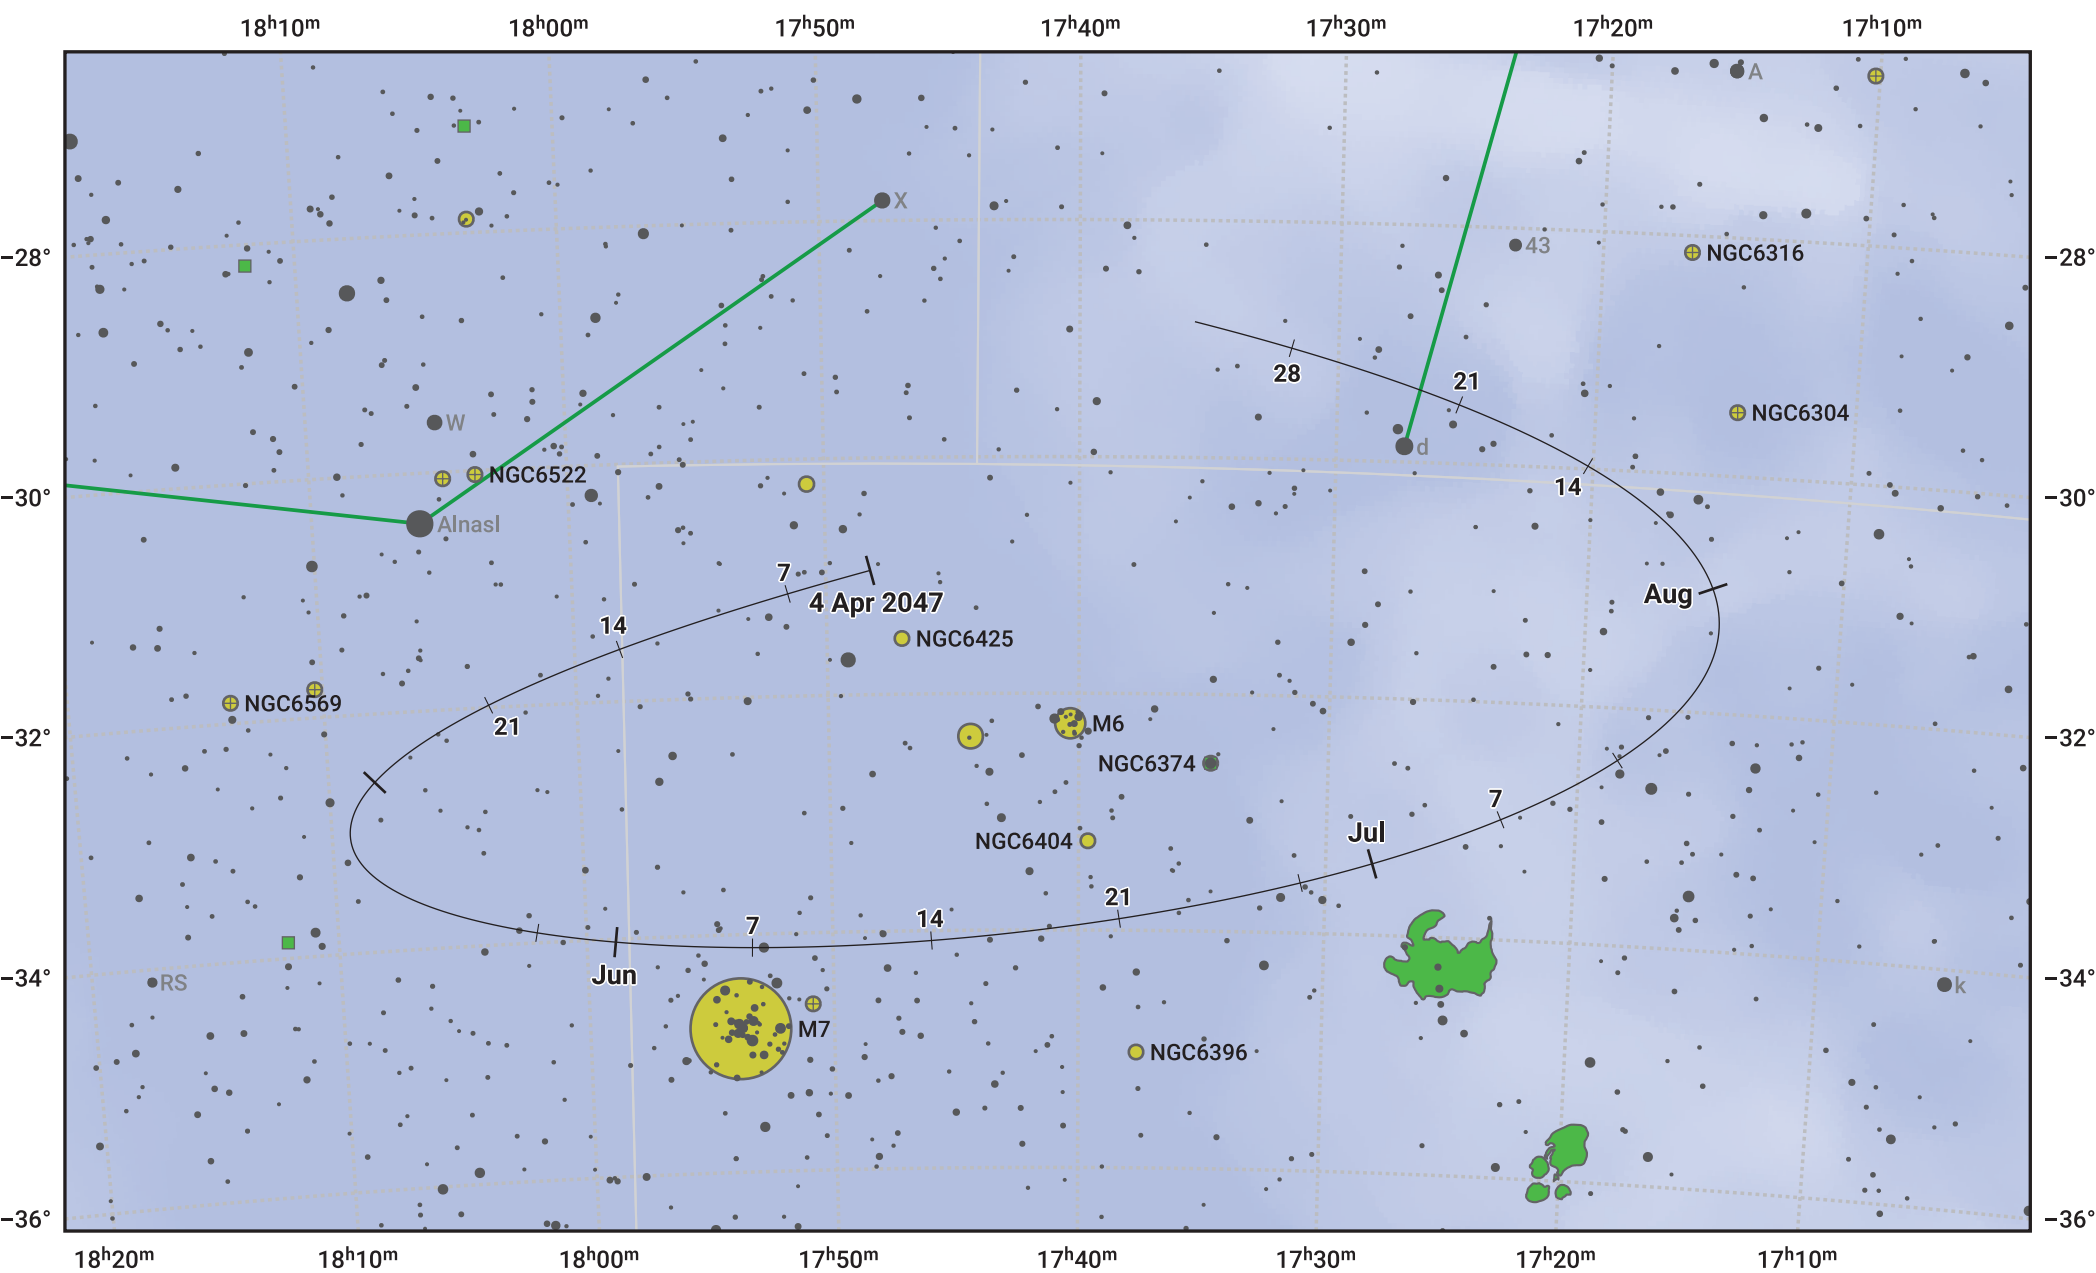

The path of Asteroid 63 Ausonia around opposition on 18 Jun 2047

© Dominic Ford 2011–2024. Date markers placed at midnight UTC. Downloaded from <https://in-the-sky.org>

Magnitude scale: ● 9.0 ● 8.0 ● 7.0 ● 6.0 ● 5.0 ● 4.0 ● 3.0 ● 2.0

— Ecliptic Plane

- Galaxy
- Bright nebula
- Open cluster
- ⊕ Globular cluster

Date	Mag	Phase
2047 May 1	10.4	96%
2047 May 18	10.0	98%
2047 Jun 1	9.6	99%
2047 Jul 1	9.5	99%
2047 Aug 1	10.3	97%