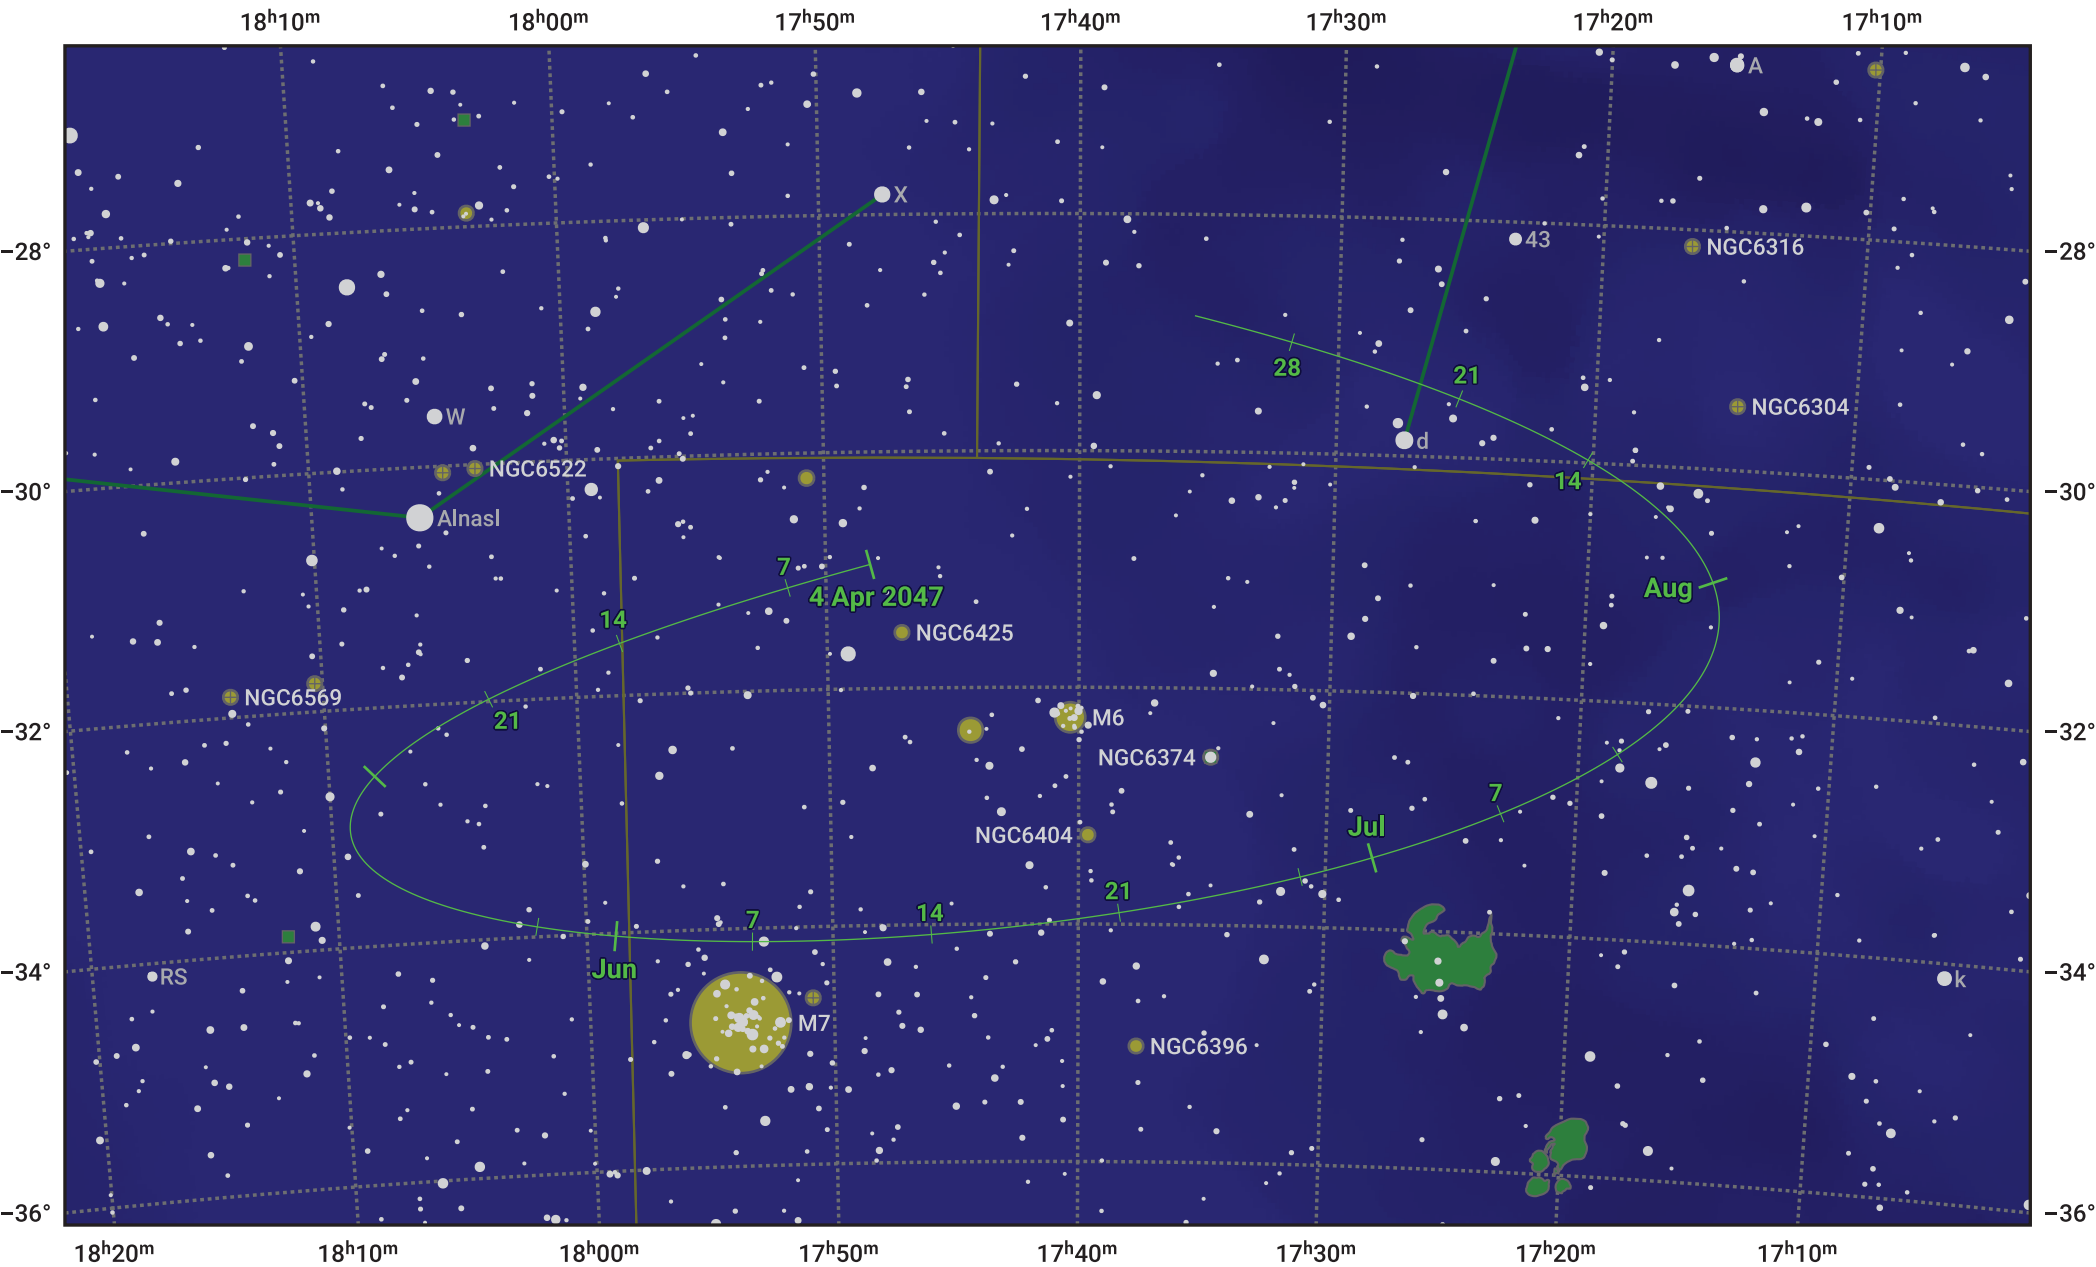

# The path of Asteroid 63 Ausonia around opposition on 18 Jun 2047

© Dominic Ford 2011–2024. Date markers placed at midnight UTC. Downloaded from <https://in-the-sky.org>

Magnitude scale: ● 9.0 ● 8.0 ● 7.0 ● 6.0 ● 5.0 ● 4.0 ● 3.0 ● 2.0

— Ecliptic Plane

- Galaxy
- Bright nebula
- Open cluster
- ⊕ Globular cluster

Date	Mag	Phase
2047 May 1	10.4	96%
2047 May 18	10.0	98%
2047 Jun 1	9.6	99%
2047 Jul 1	9.5	99%
2047 Aug 1	10.3	97%