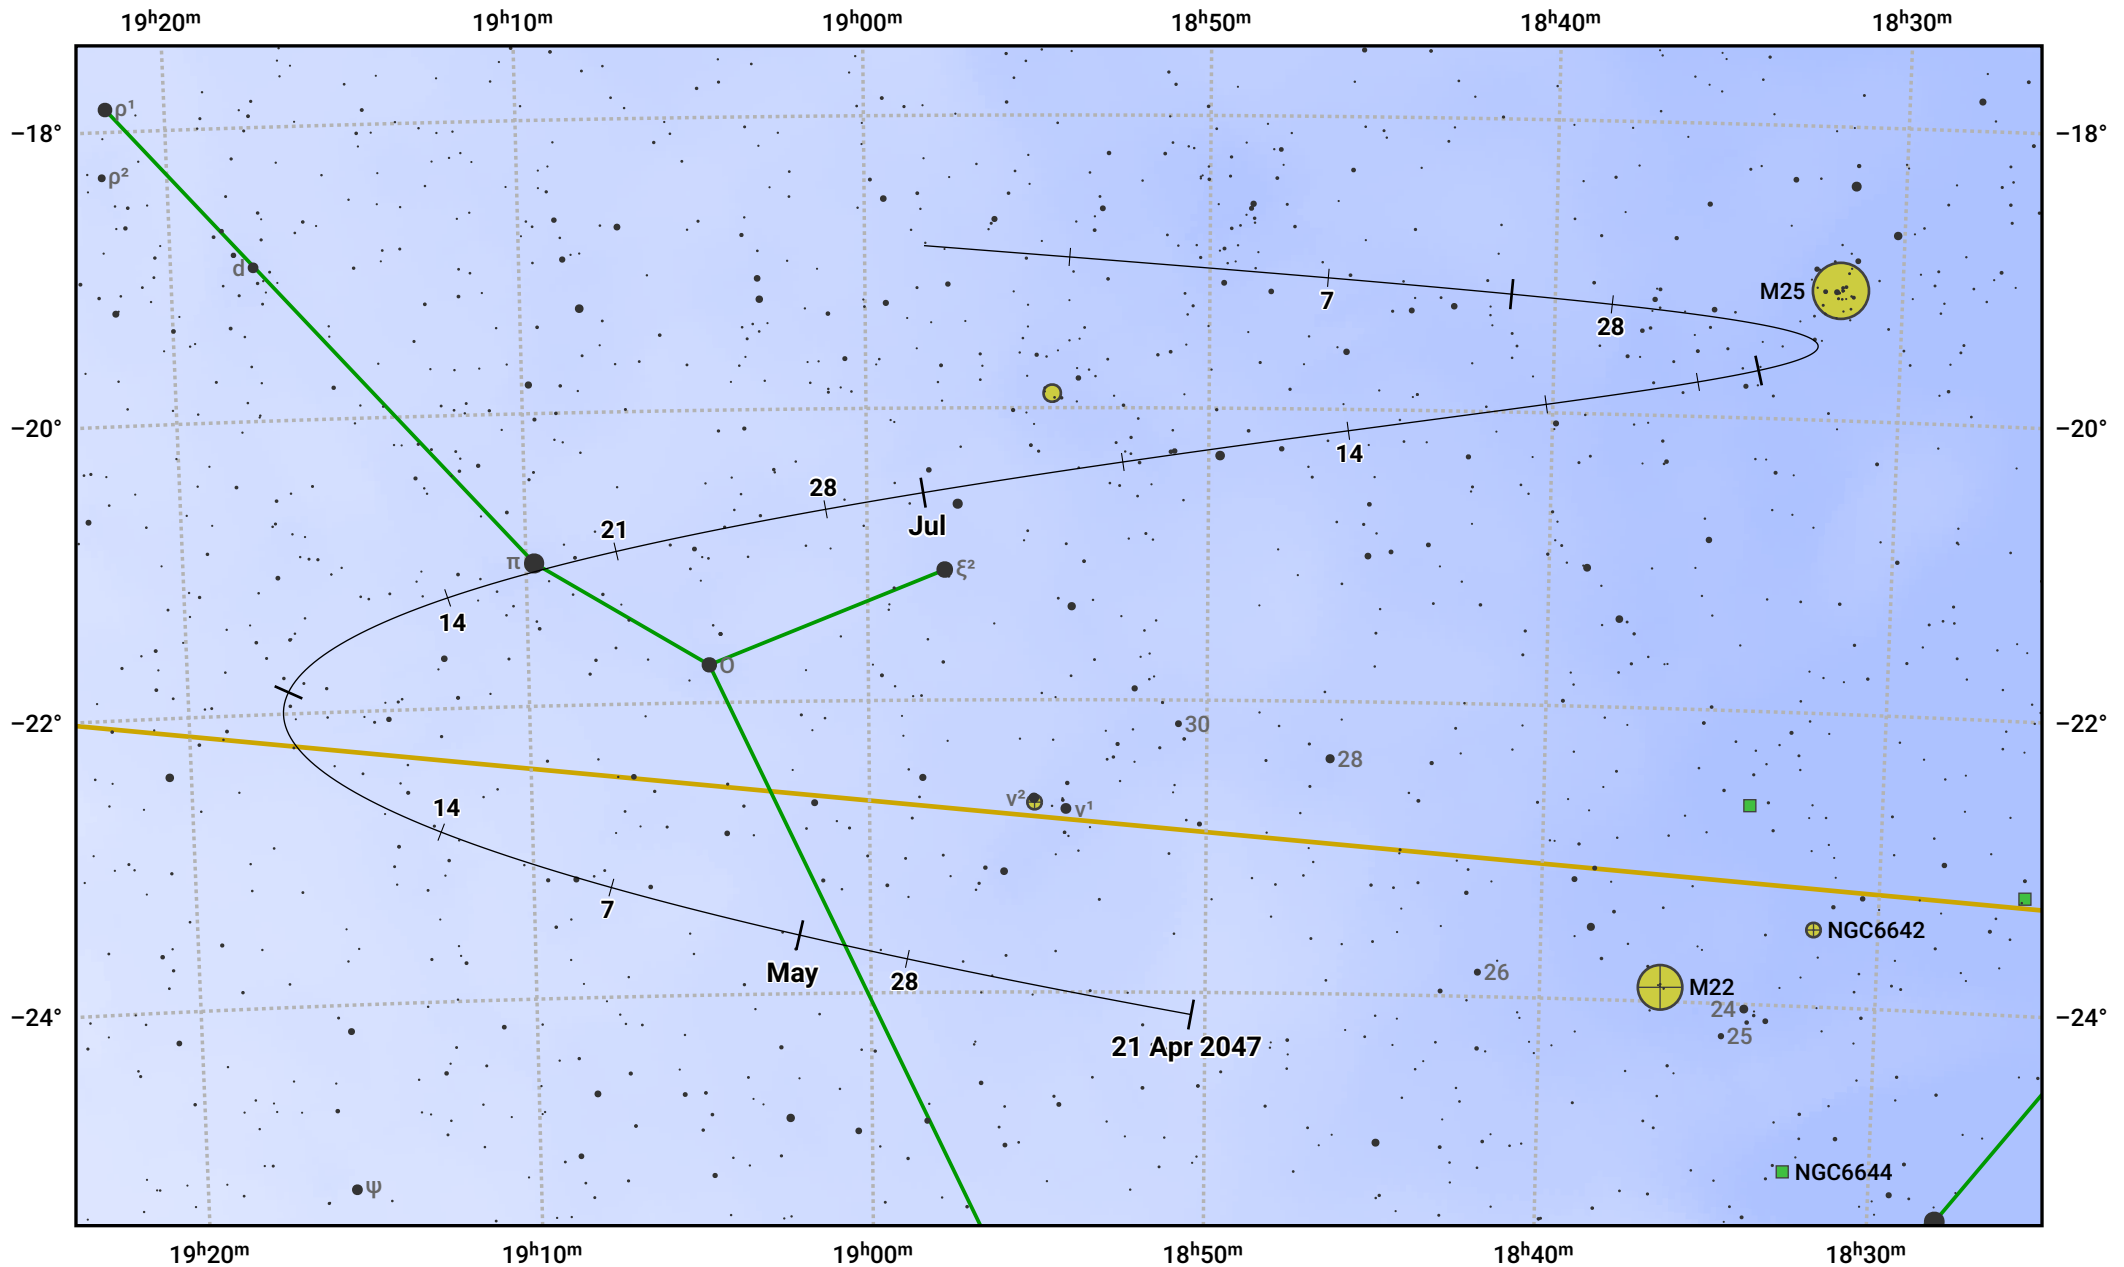

The path of Asteroid 43 Ariadne around opposition on 5 Jul 2047

© Dominic Ford 2011–2024. Date markers placed at midnight UTC. Downloaded from <https://in-the-sky.org>

Magnitude scale: 10.0 9.0 8.0 7.0 6.0 5.0 4.0 3.0 2.0

— Ecliptic Plane

Galaxy Bright nebula Open cluster Globular cluster

Date	Mag	Phase
2047 May 1	11.0	94%
2047 May 30	10.2	97%
2047 Jun 1	10.1	97%
2047 Jul 1	9.1	100%
2047 Aug 1	9.9	98%
2047 Aug 9	10.2	97%
2047 Sep 1	10.8	94%
2047 Sep 17	11.2	93%