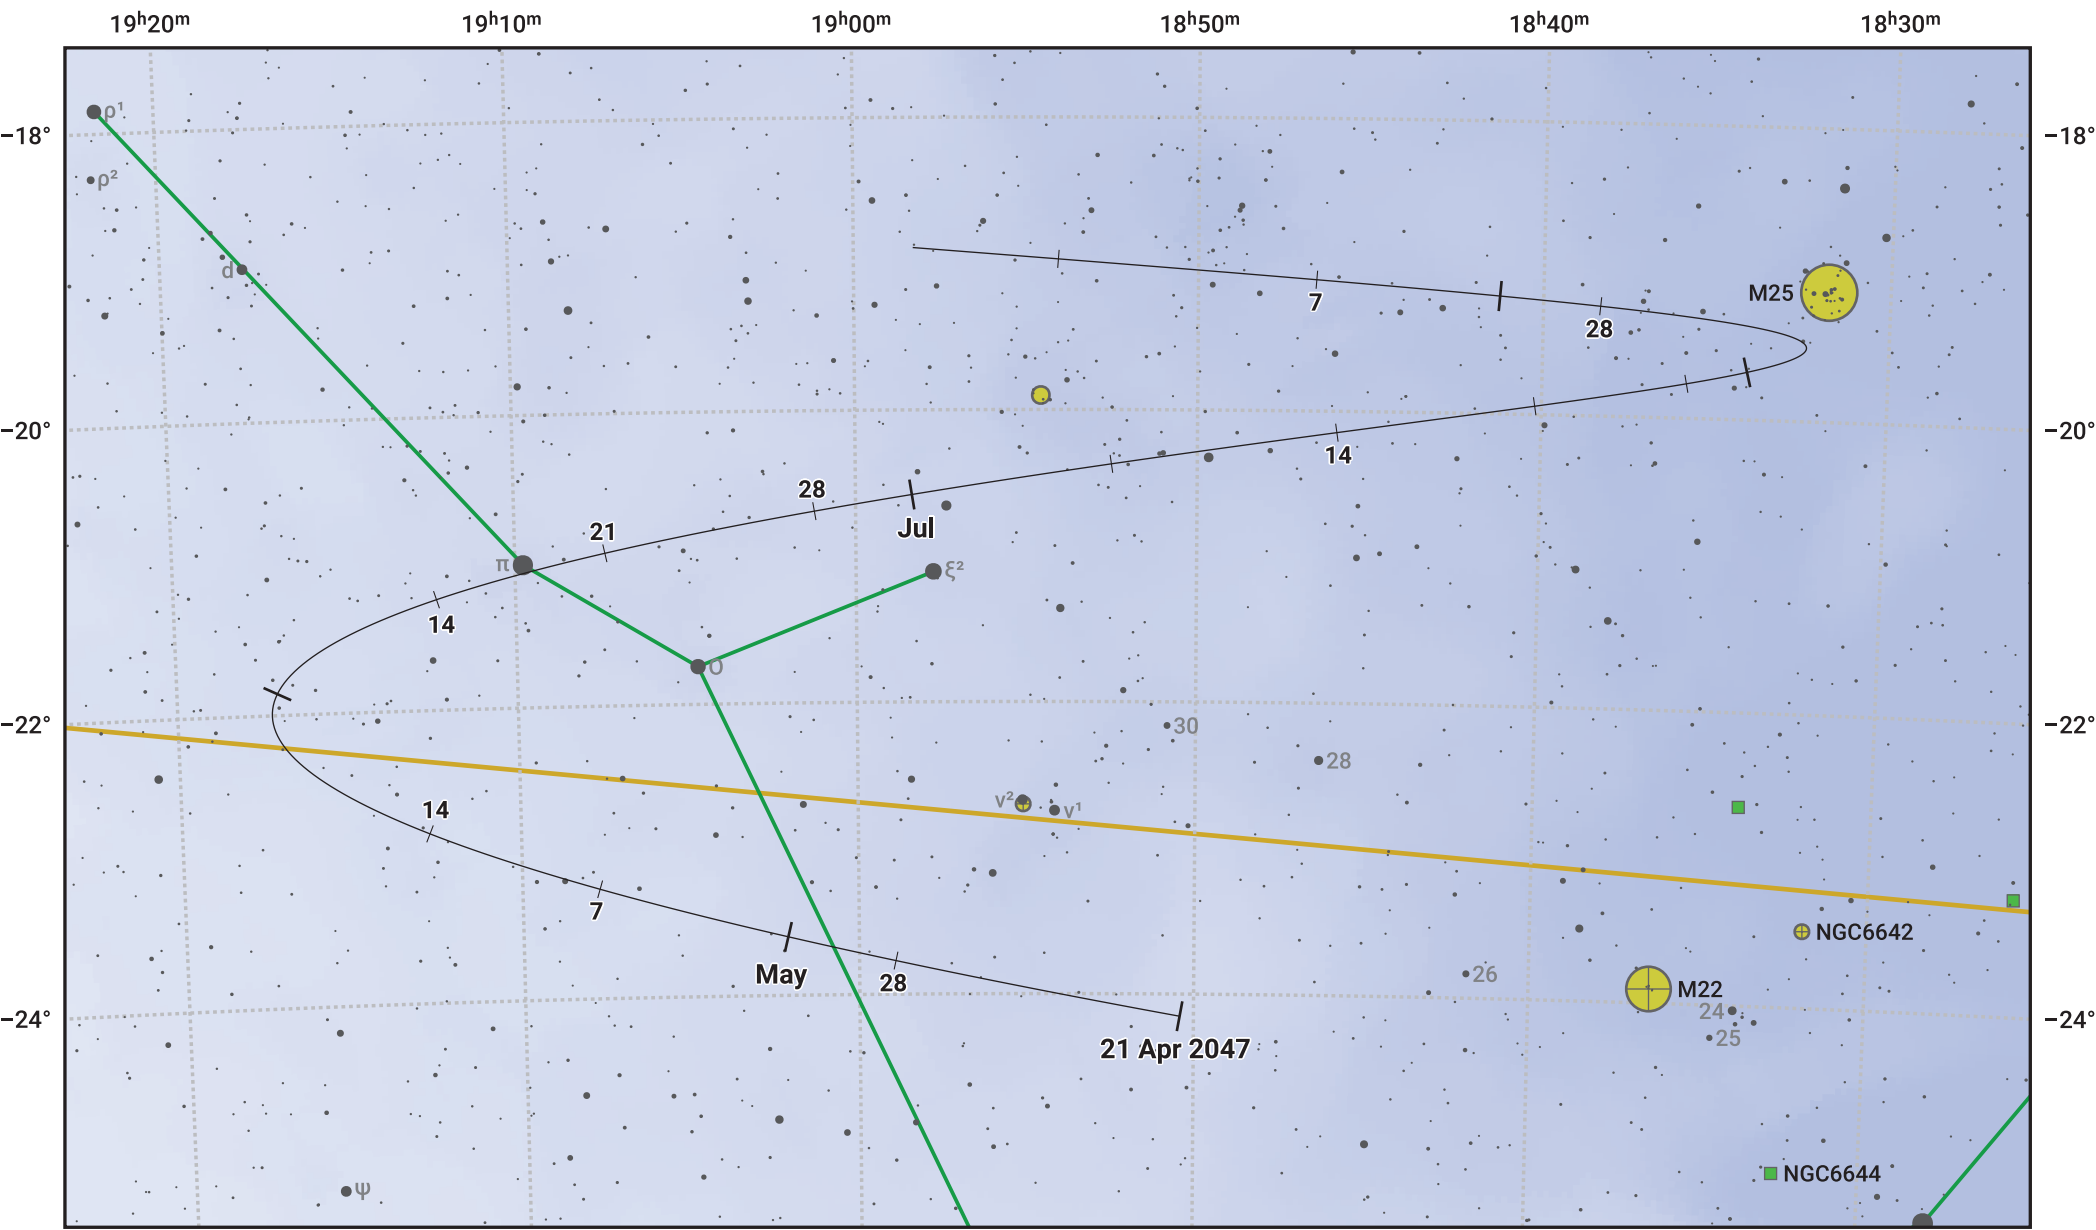

The path of Asteroid 43 Ariadne around opposition on 5 Jul 2047

© Dominic Ford 2011–2024. Date markers placed at midnight UTC. Downloaded from <https://in-the-sky.org>

Magnitude scale: 10.0 9.0 8.0 7.0 6.0 5.0 4.0 3.0 2.0

— Ecliptic Plane

Galaxy Bright nebula Open cluster Globular cluster

Date	Mag	Phase
2047 May 1	11.0	94%
2047 May 30	10.2	97%
2047 Jun 1	10.1	97%
2047 Jul 1	9.1	100%
2047 Aug 1	9.9	98%
2047 Aug 9	10.2	97%
2047 Sep 1	10.8	94%
2047 Sep 17	11.2	93%