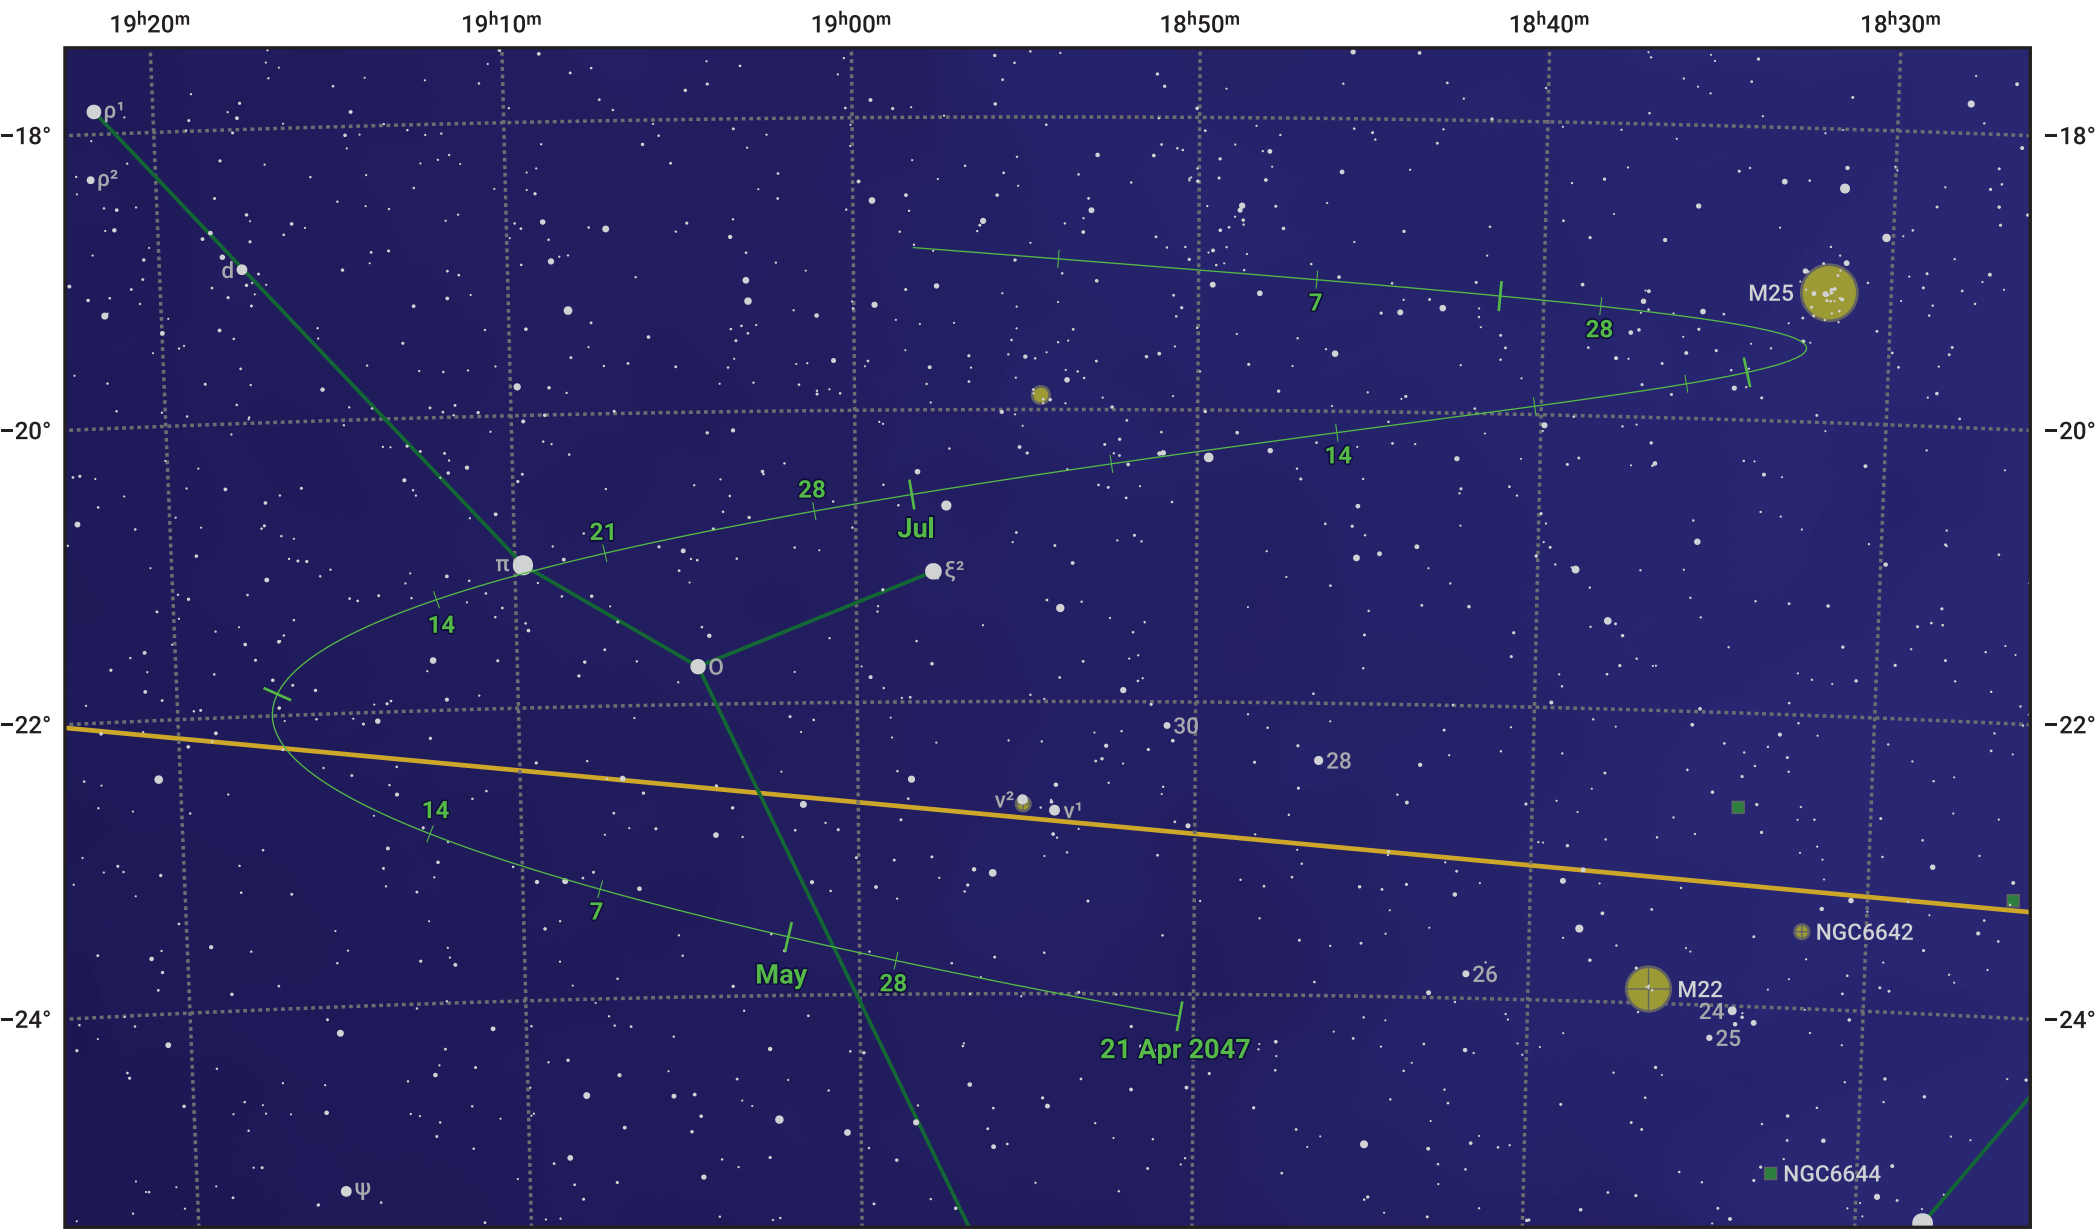

The path of Asteroid 43 Ariadne around opposition on 5 Jul 2047

© Dominic Ford 2011–2024. Date markers placed at midnight UTC. Downloaded from <https://in-the-sky.org>

Magnitude scale: 10.0 9.0 8.0 7.0 6.0 5.0 4.0 3.0 2.0

— Ecliptic Plane

Galaxy Bright nebula Open cluster Globular cluster

Date	Mag	Phase
2047 May 1	11.0	94%
2047 May 30	10.2	97%
2047 Jun 1	10.1	97%
2047 Jul 1	9.1	100%
2047 Aug 1	9.9	98%
2047 Aug 9	10.2	97%
2047 Sep 1	10.8	94%
2047 Sep 17	11.2	93%