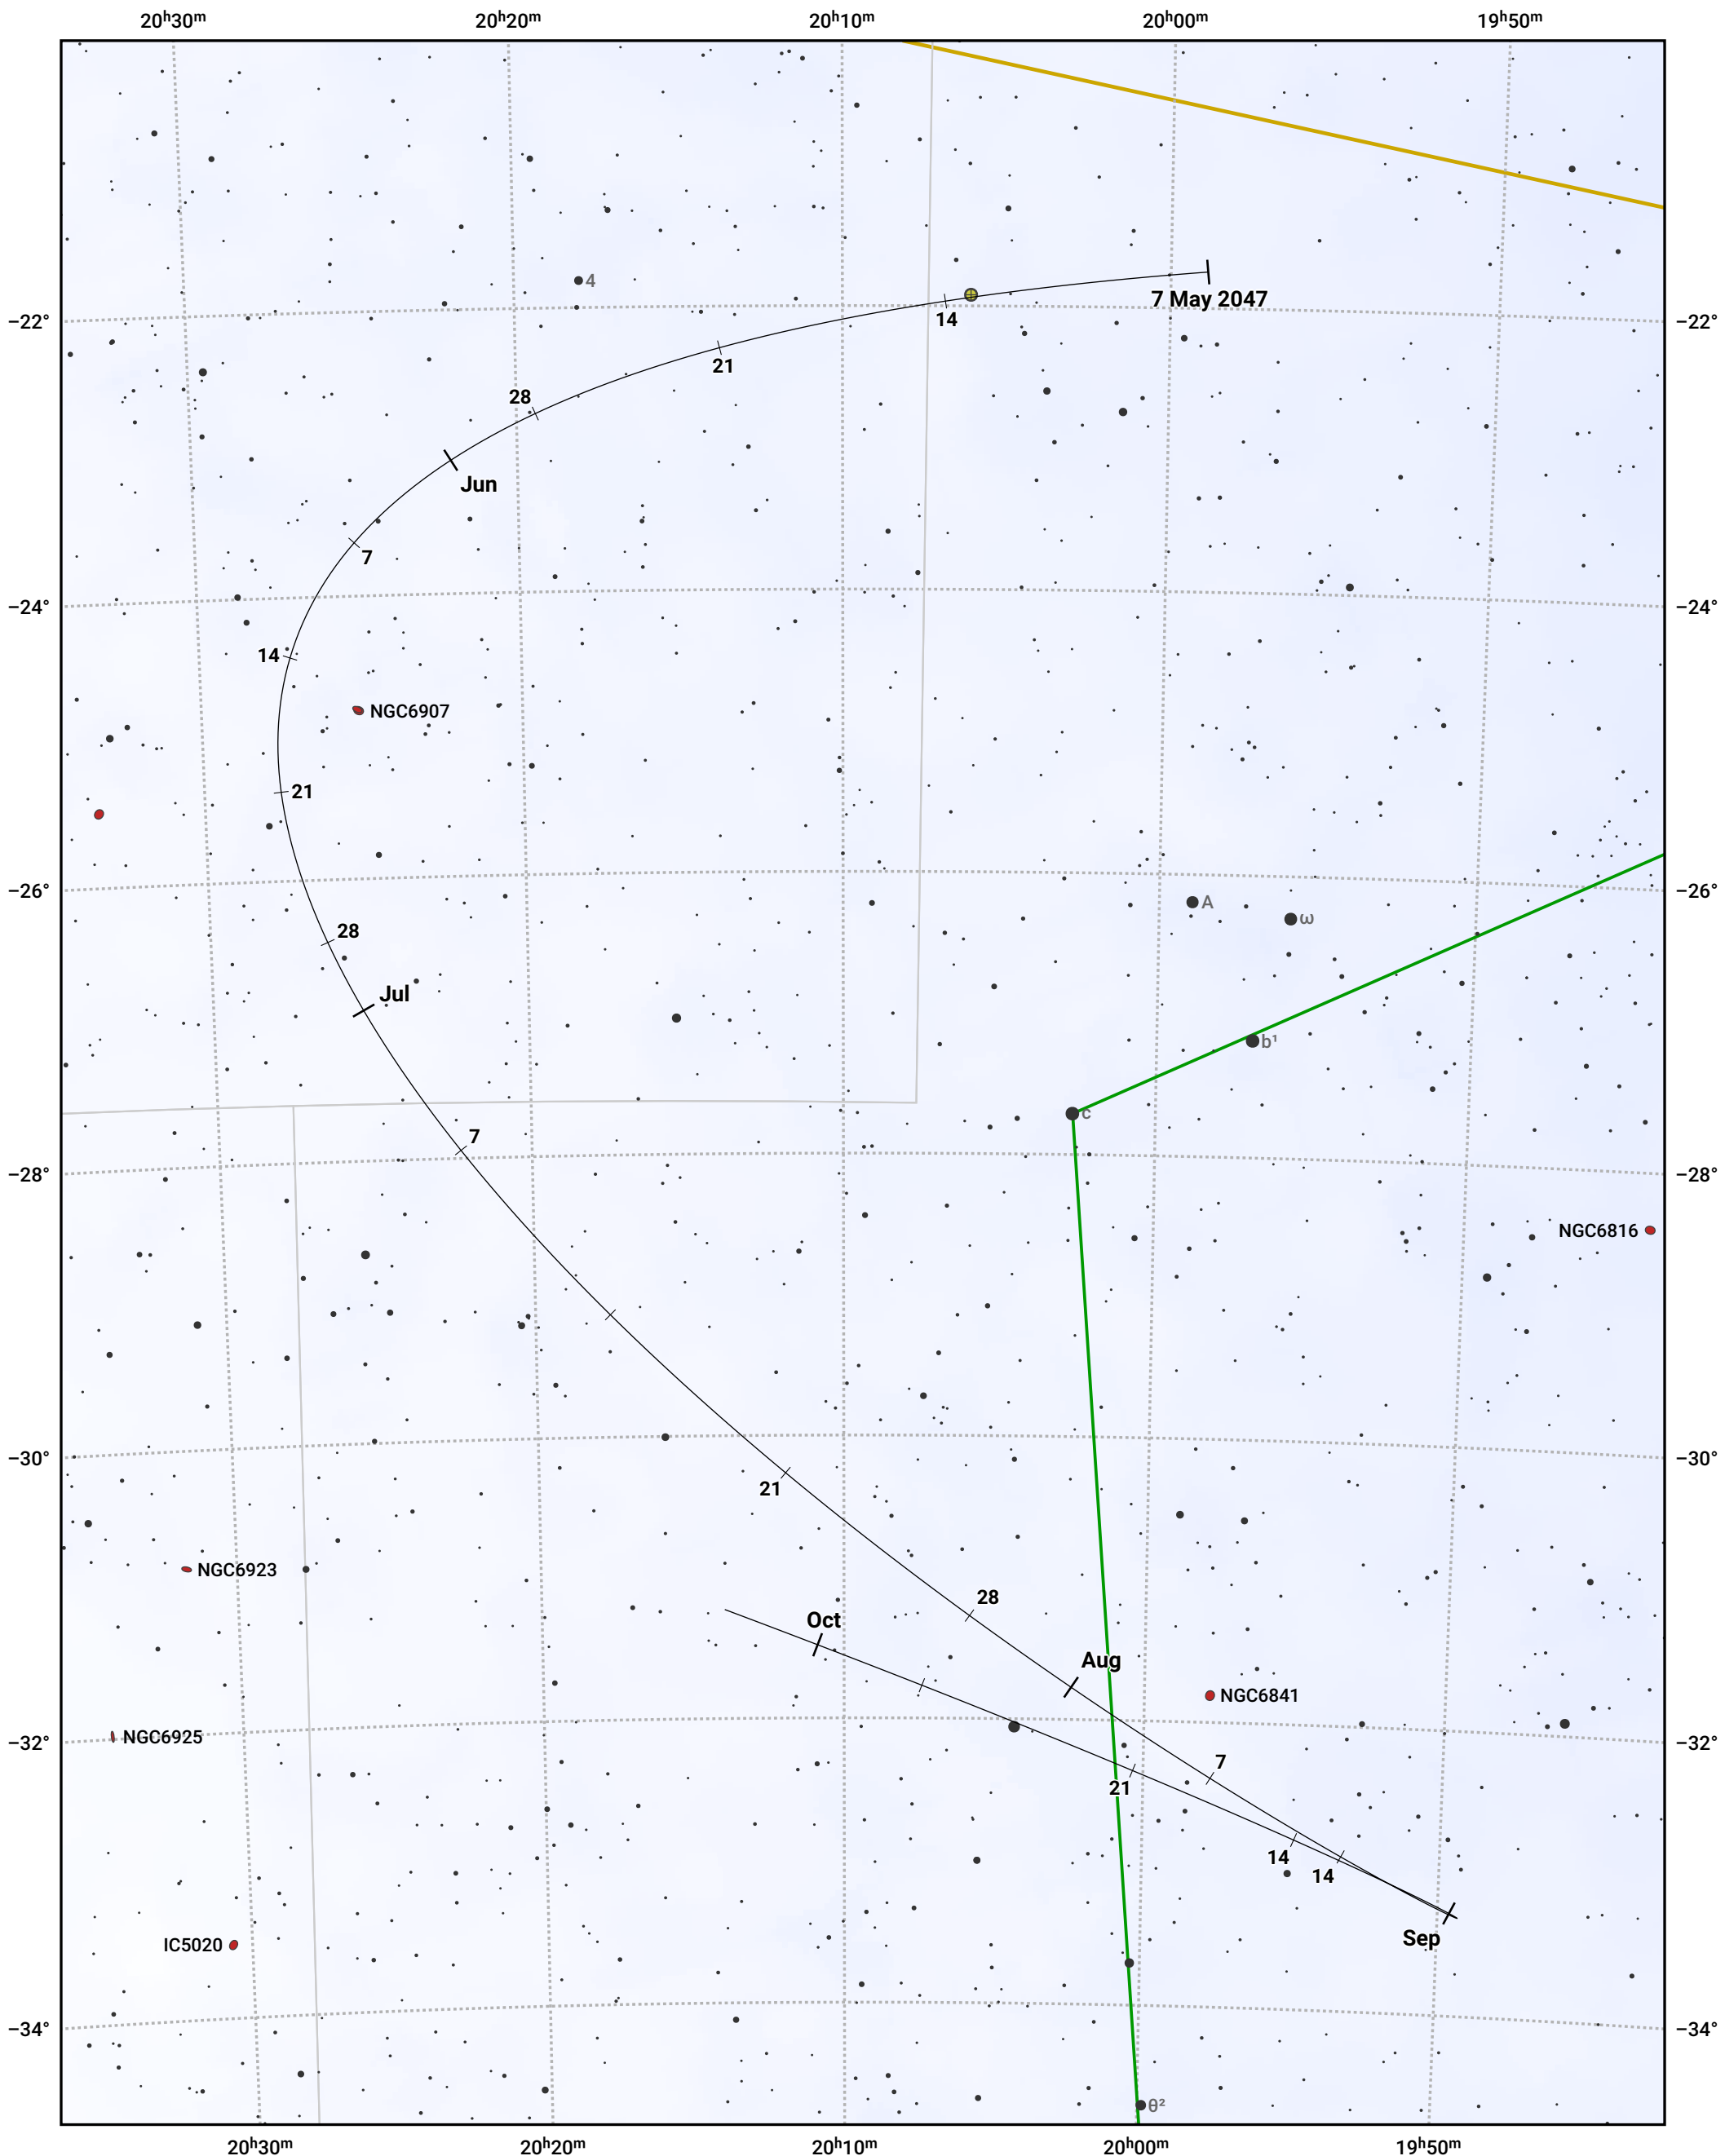

# The path of Asteroid 42 Isis around opposition on 21 Jul 2047

© Dominic Ford 2011–2024. Date markers placed at midnight UTC. Downloaded from <https://in-the-sky.org>

Magnitude scale: 10.0 9.0 8.0 7.0 6.0 5.0 4.0

— Ecliptic Plane

Galaxy Bright nebula Open cluster Globular cluster

Date	Mag	Phase
2047 Jun 1	10.7	96%
2047 Jun 15	10.3	97%
2047 Jul 1	9.9	99%
2047 Aug 1	9.5	99%
2047 Sep 1	10.3	96%
2047 Oct 1	11.0	94%