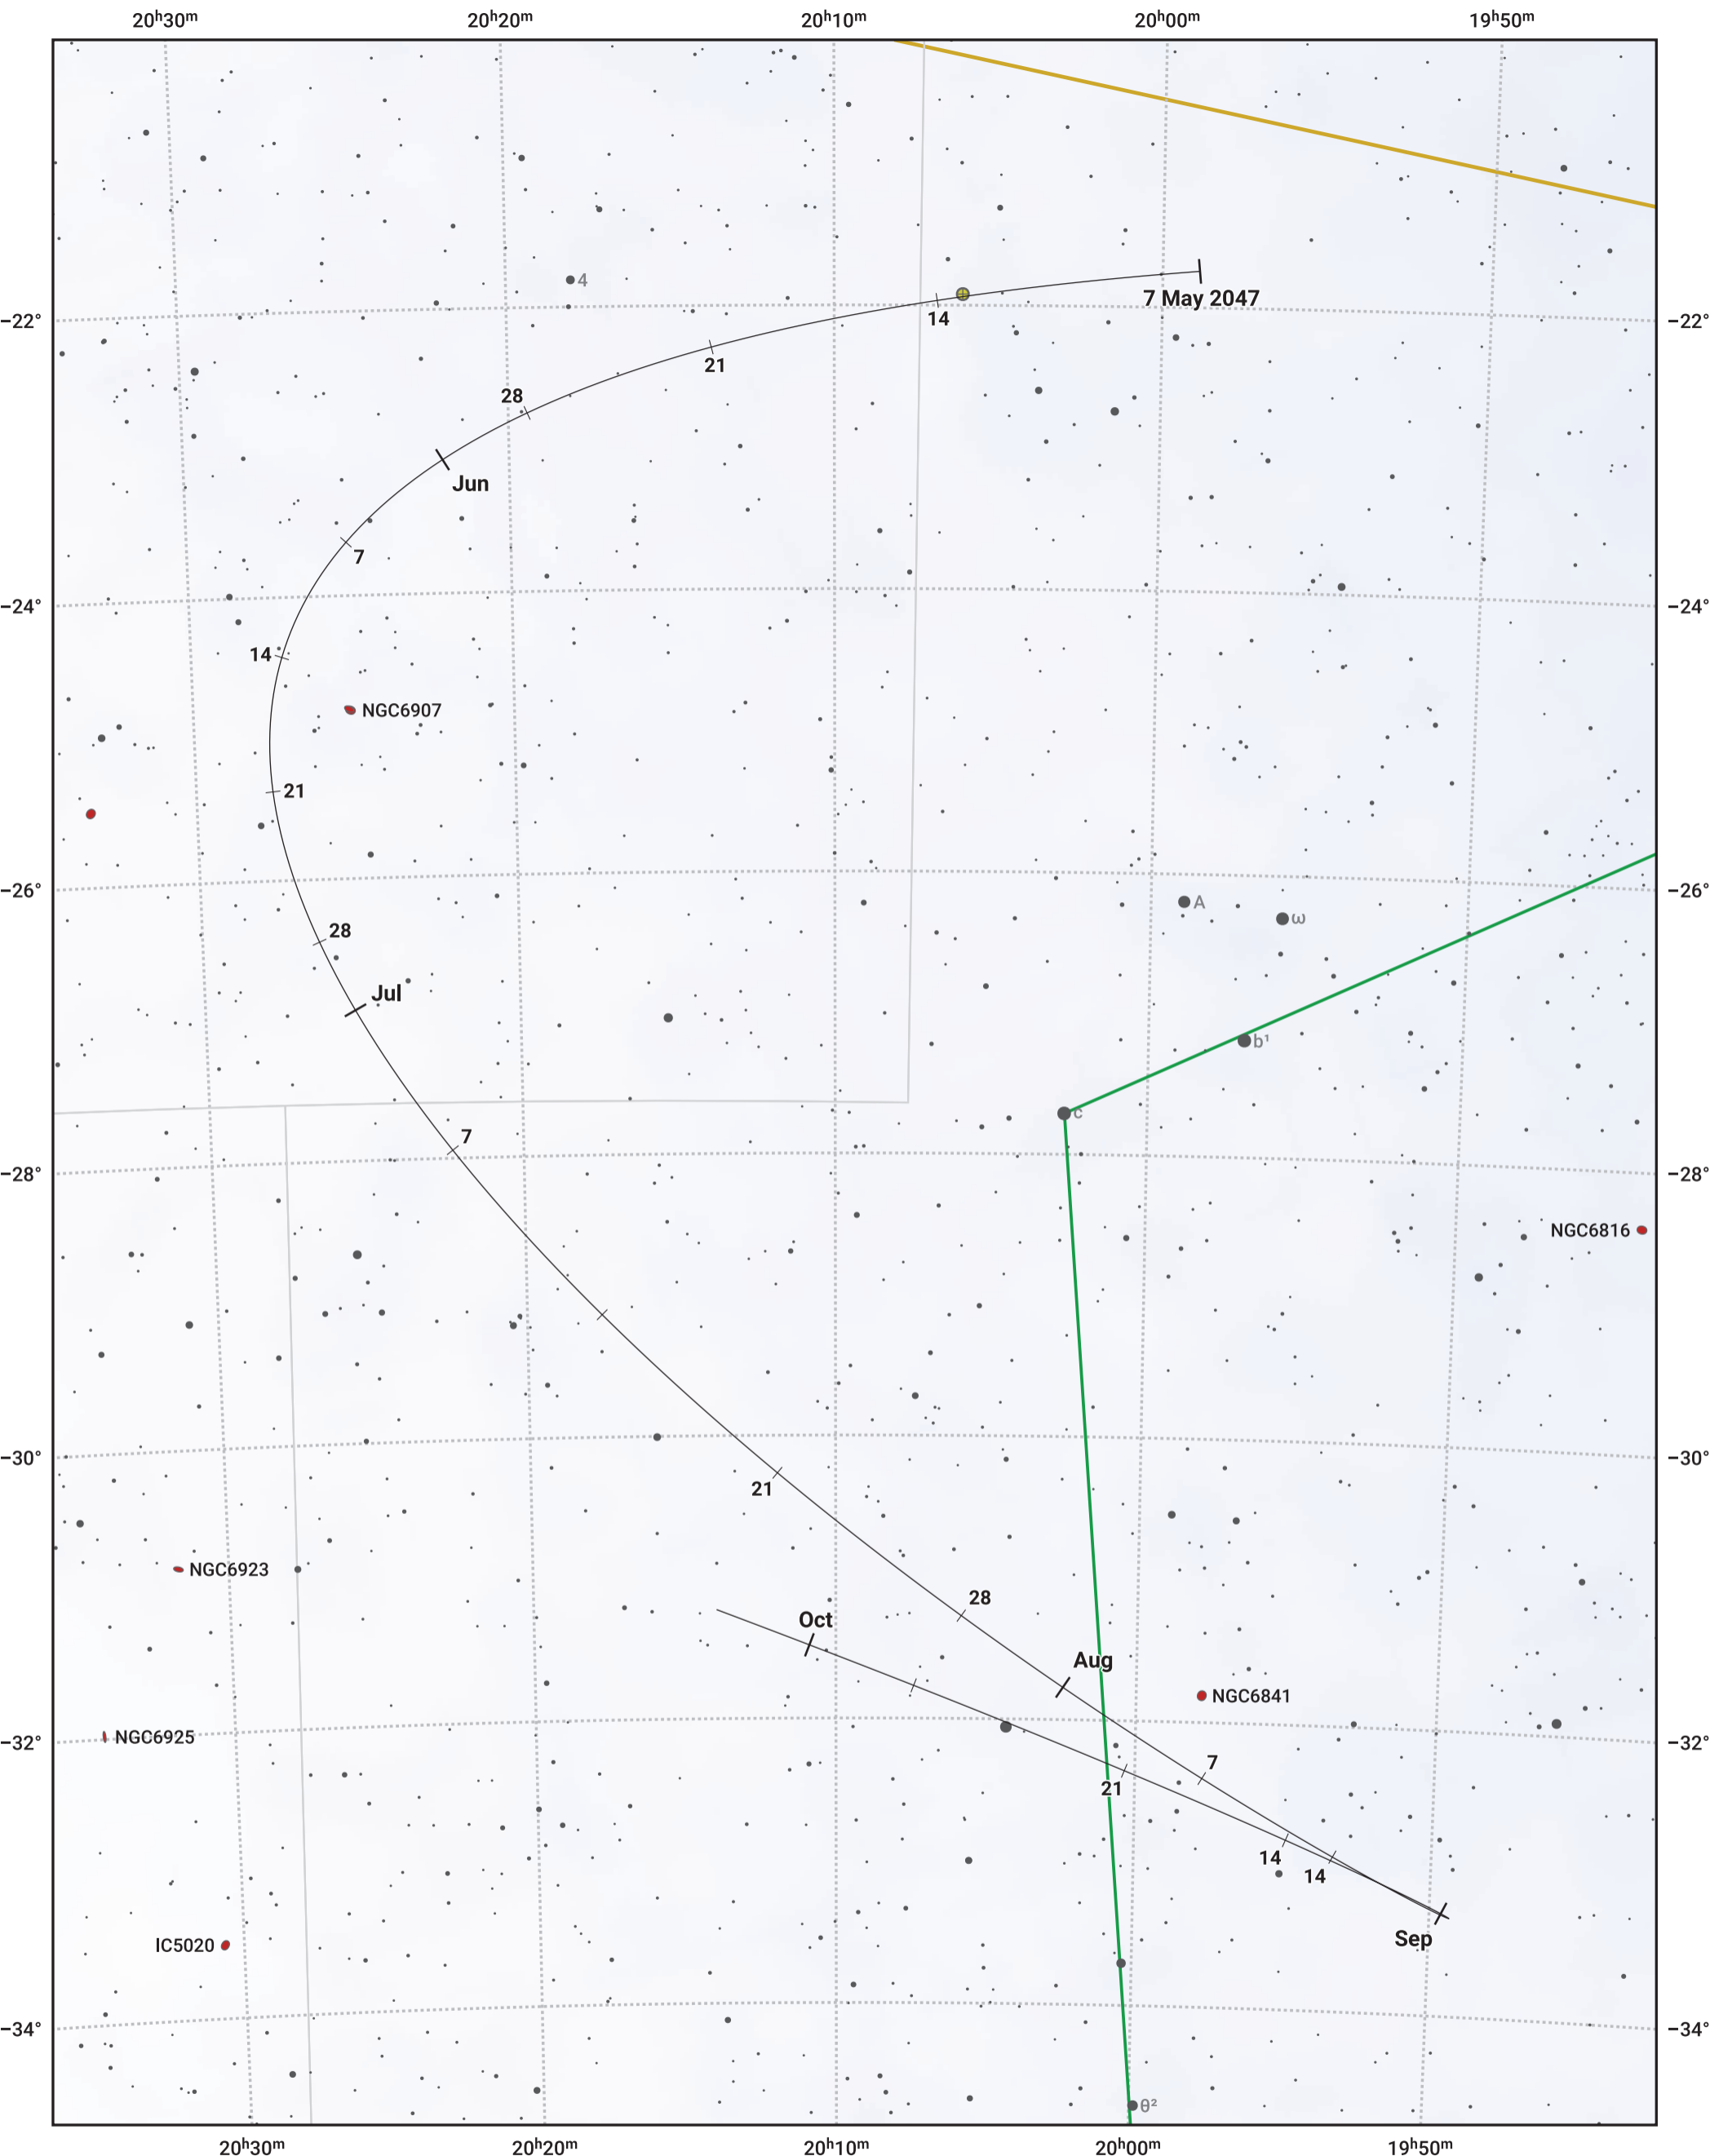

The path of Asteroid 42 Isis around opposition on 21 Jul 2047

© Dominic Ford 2011–2024. Date markers placed at midnight UTC. Downloaded from <https://in-the-sky.org>

Magnitude scale: 10.0 9.0 8.0 7.0 6.0 5.0 4.0

— Ecliptic Plane

Galaxy Bright nebula Open cluster Globular cluster

Date	Mag	Phase
2047 Jun 1	10.7	96%
2047 Jun 15	10.3	97%
2047 Jul 1	9.9	99%
2047 Aug 1	9.5	99%
2047 Sep 1	10.3	96%
2047 Oct 1	11.0	94%