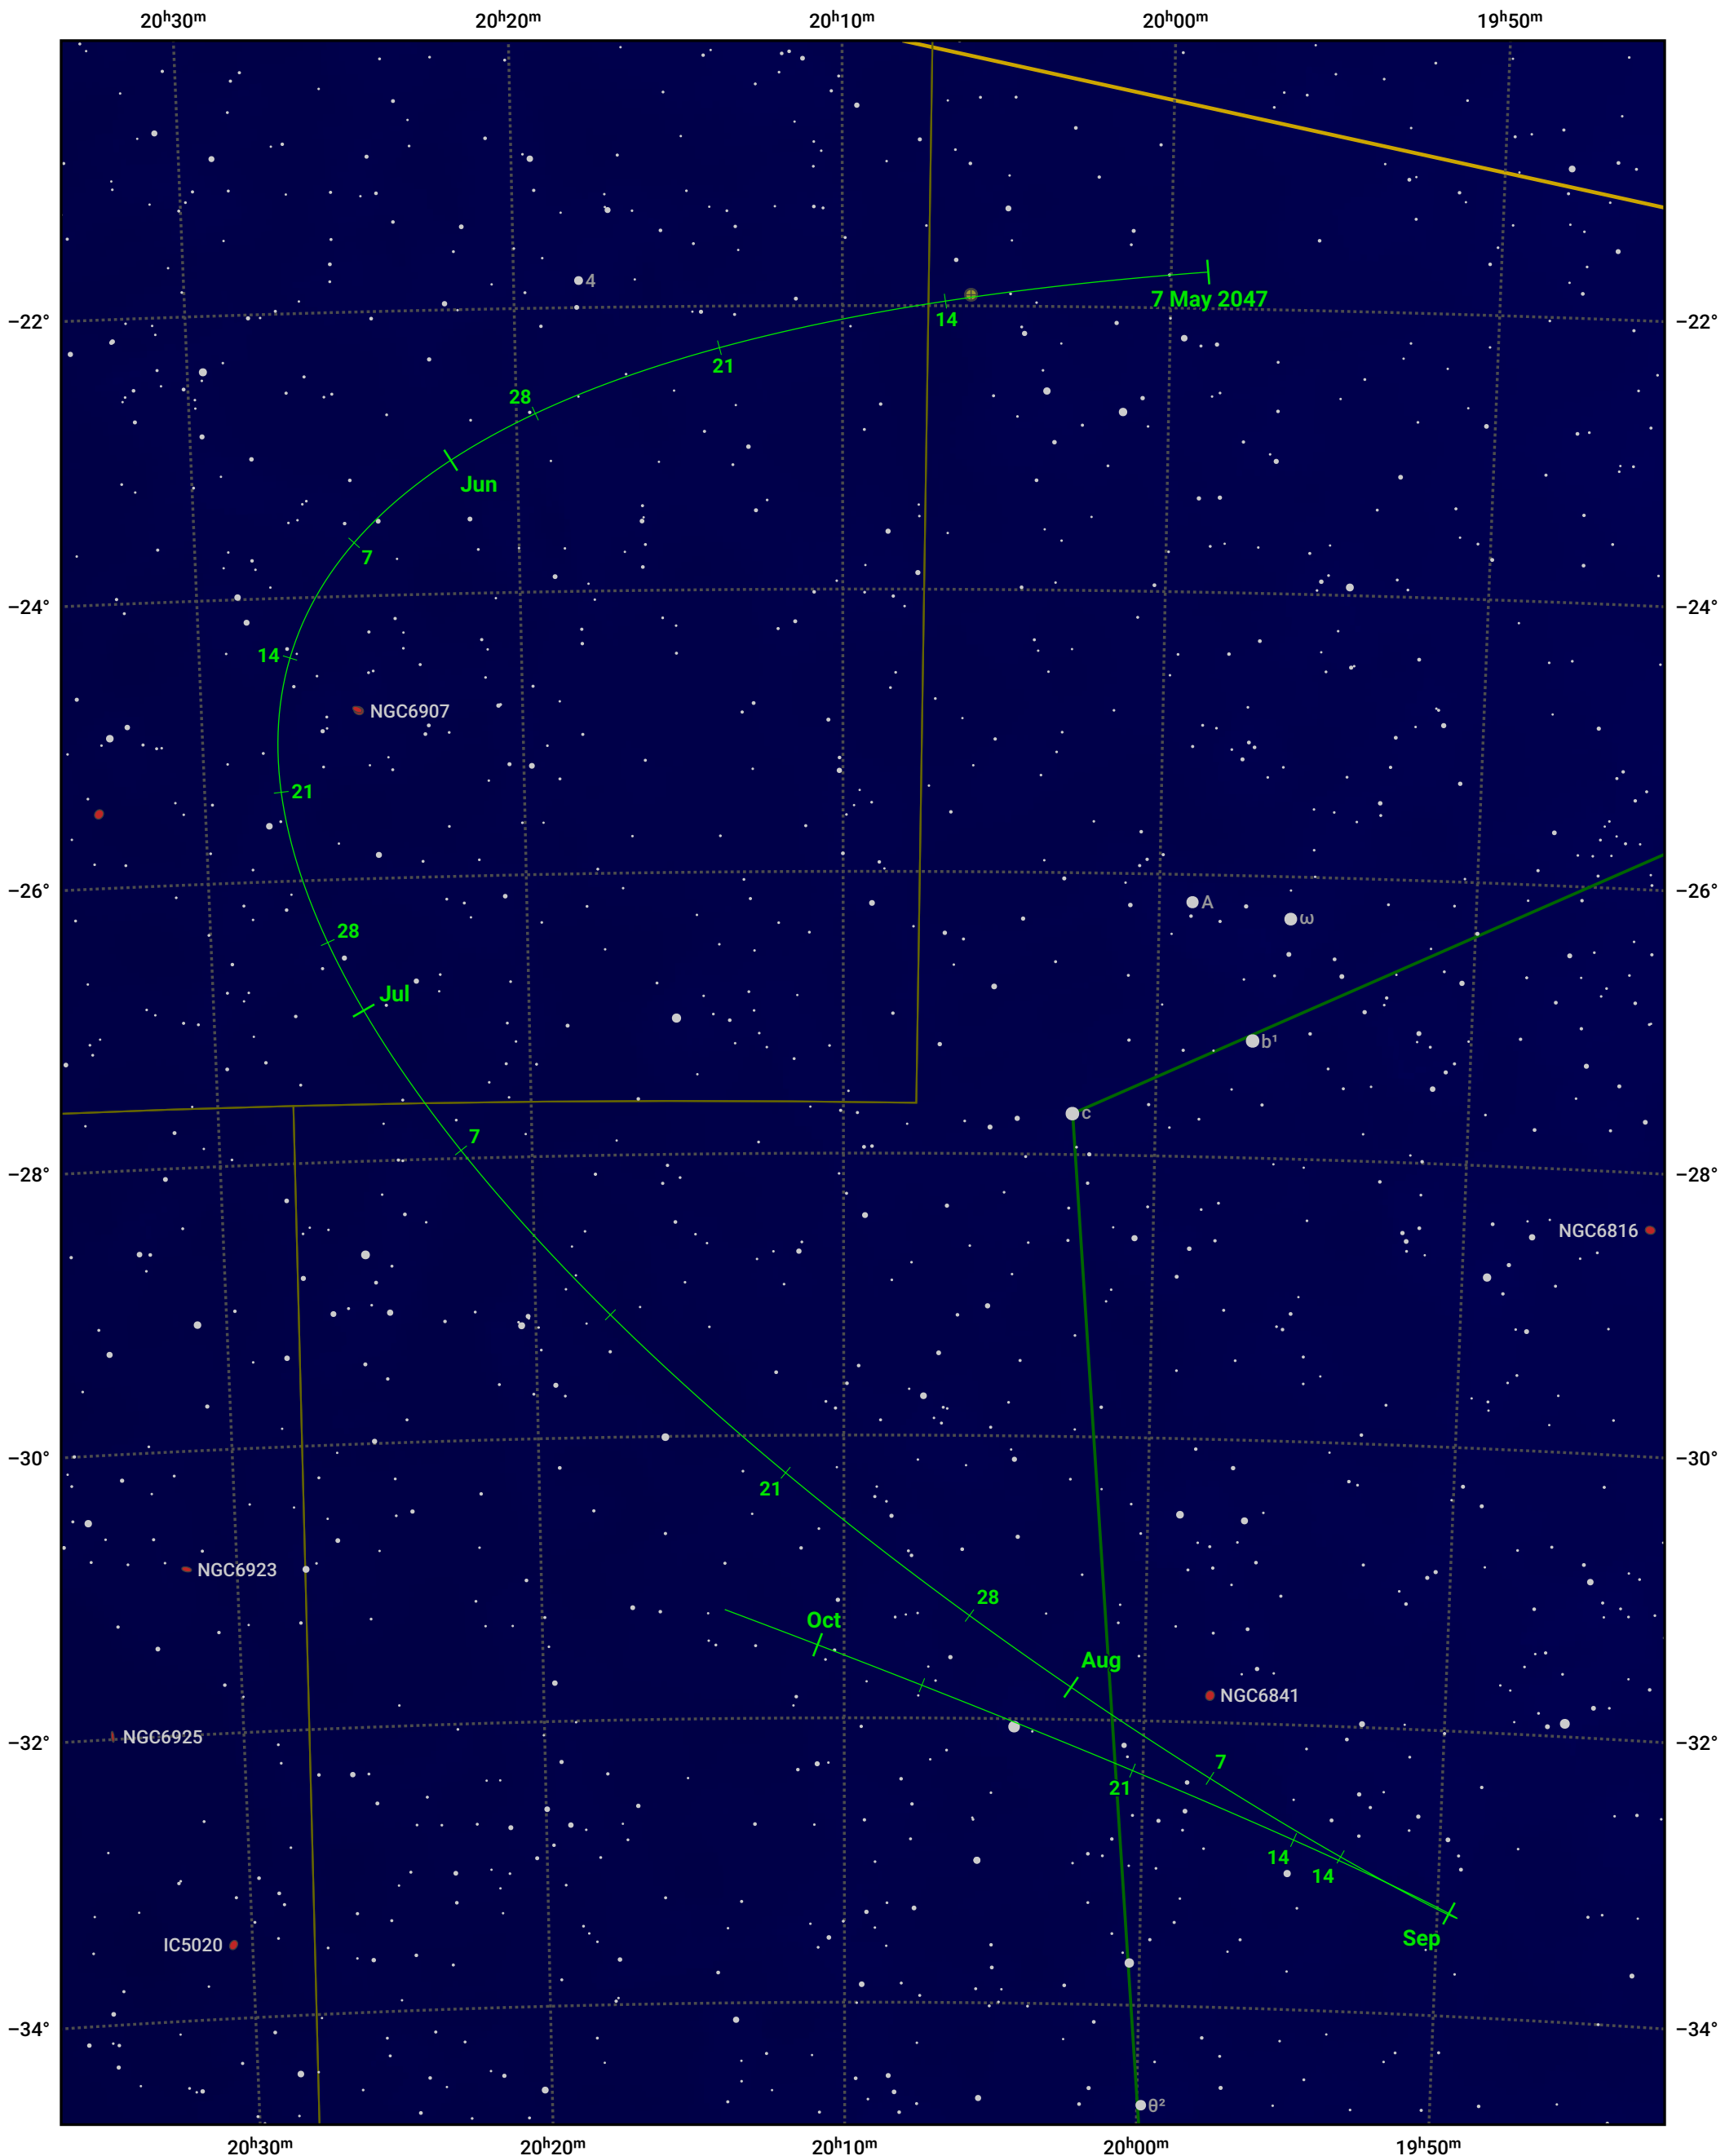

The path of Asteroid 42 Isis around opposition on 21 Jul 2047

© Dominic Ford 2011–2024. Date markers placed at midnight UTC. Downloaded from <https://in-the-sky.org>

Magnitude scale: 10.0 9.0 8.0 7.0 6.0 5.0 4.0

— Ecliptic Plane

Galaxy Bright nebula Open cluster Globular cluster

Date	Mag	Phase
2047 Jun 1	10.7	96%
2047 Jun 15	10.3	97%
2047 Jul 1	9.9	99%
2047 Aug 1	9.5	99%
2047 Sep 1	10.3	96%
2047 Oct 1	11.0	94%