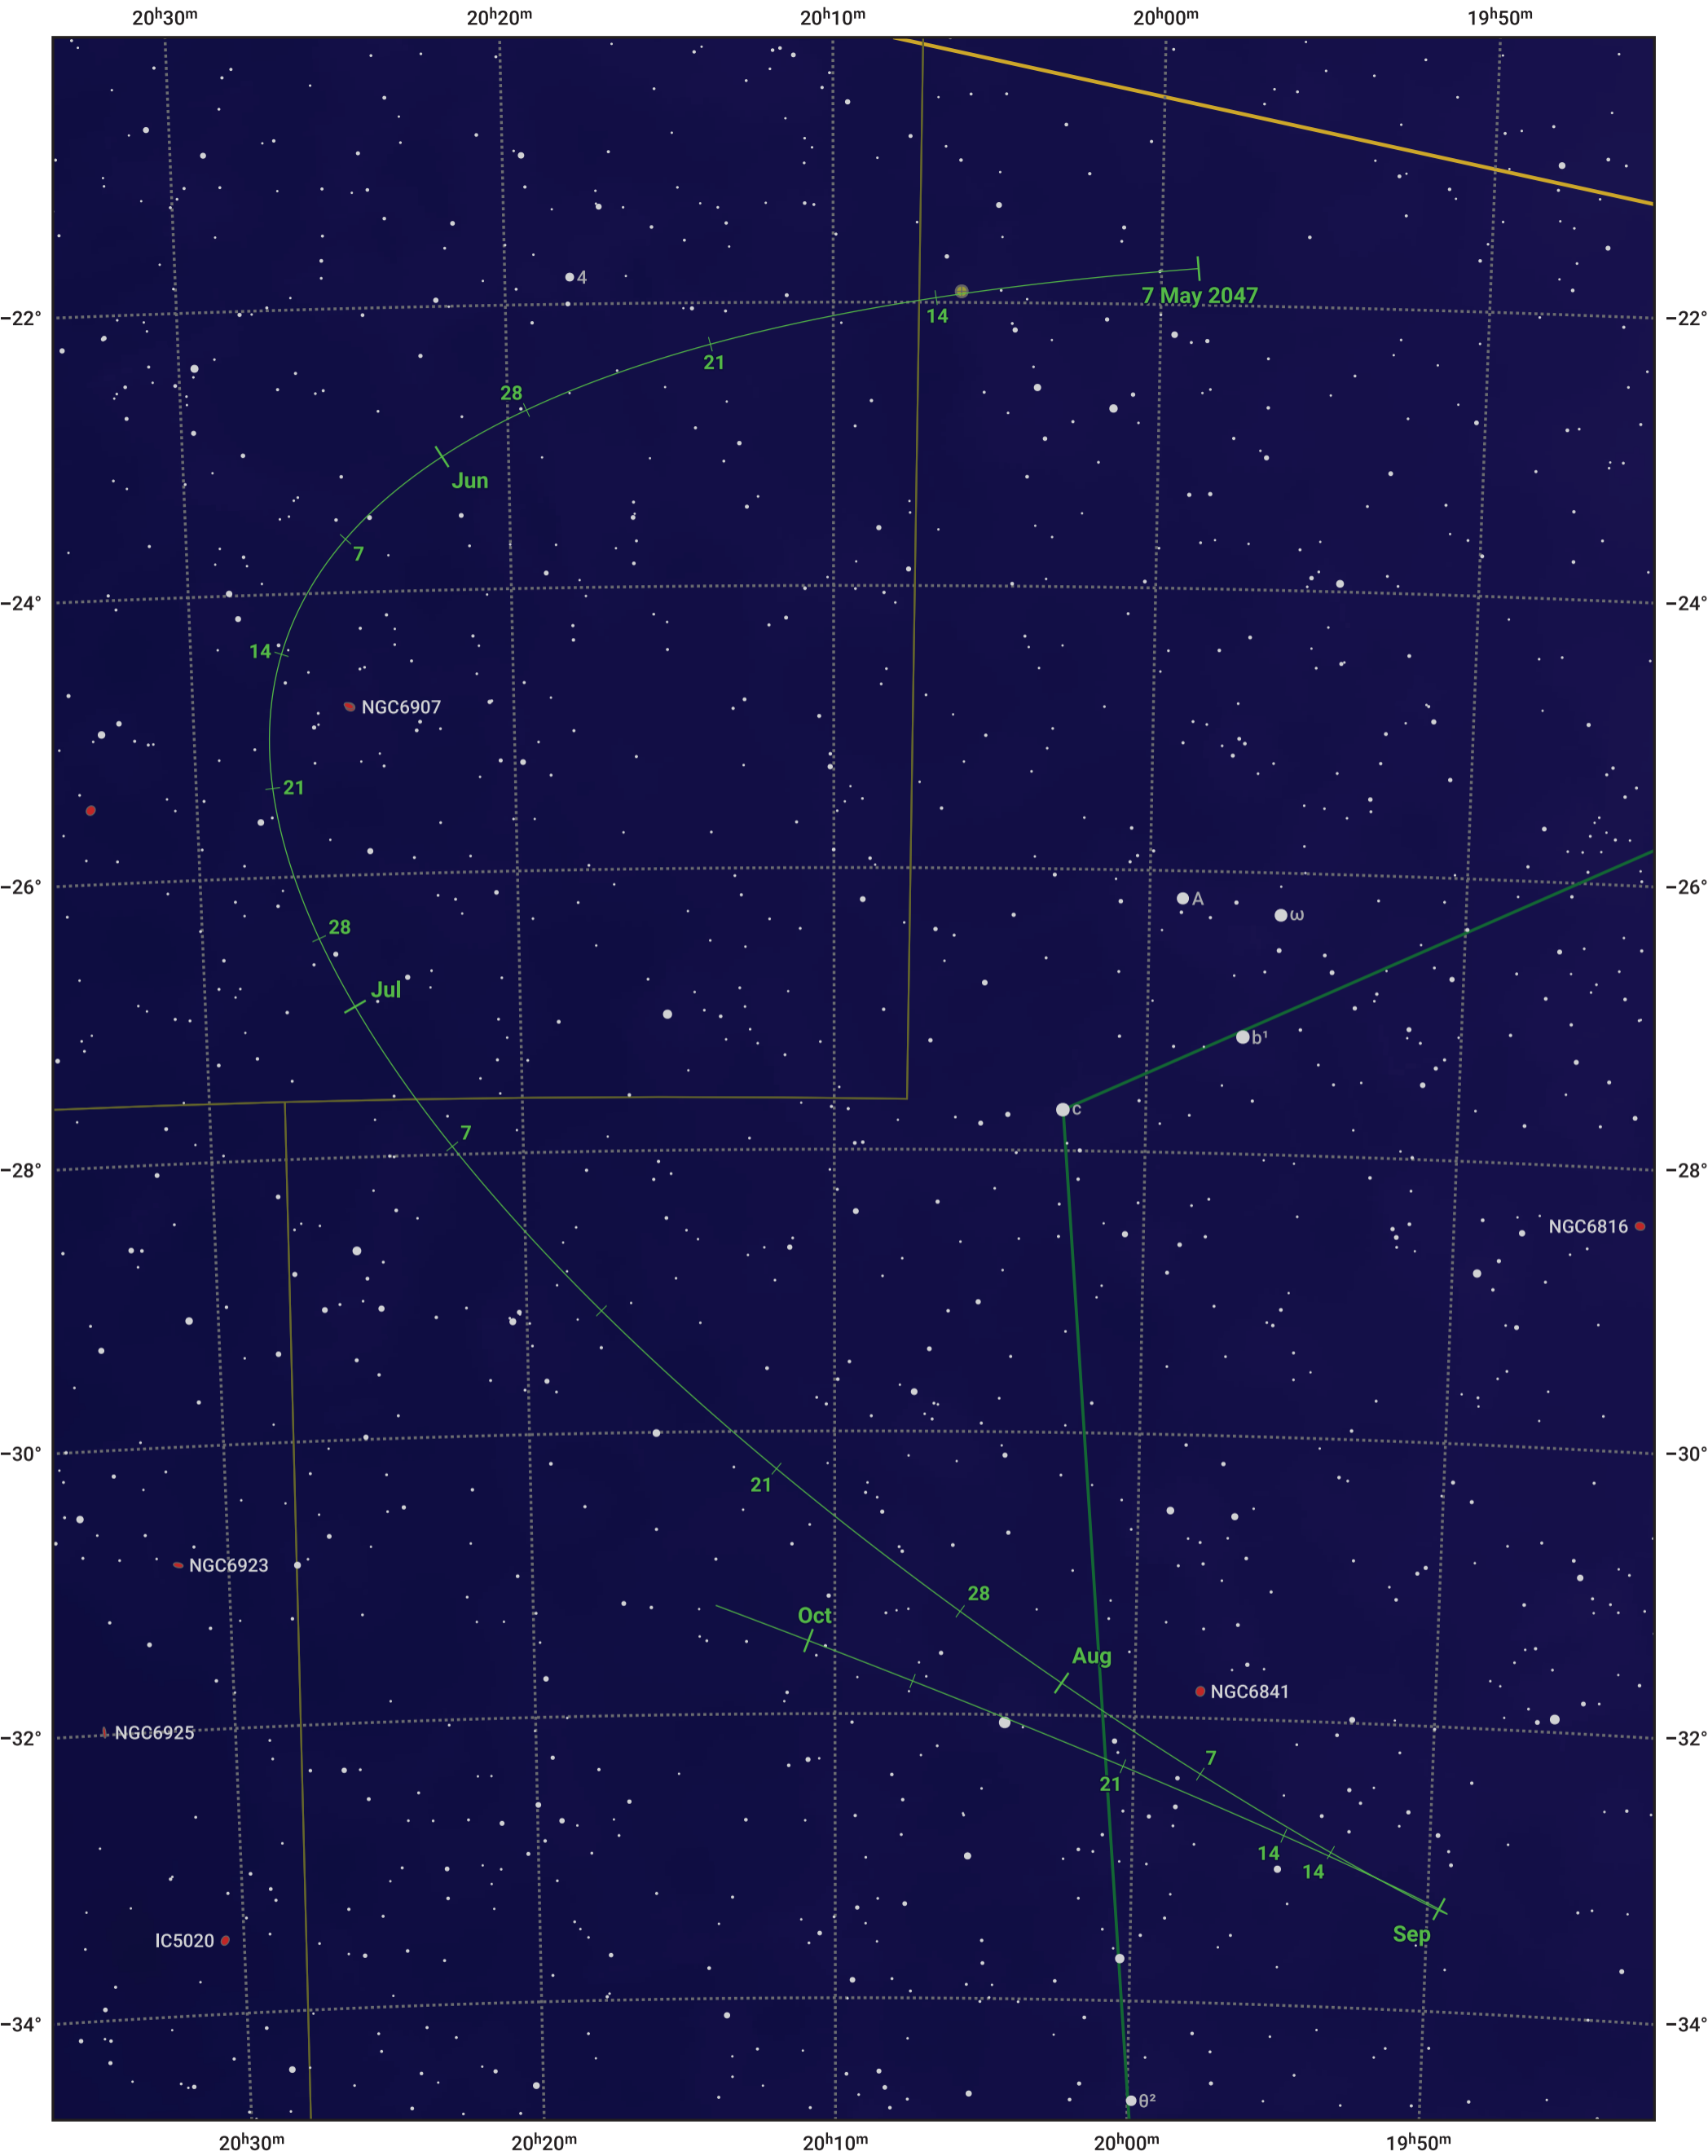

The path of Asteroid 42 Isis around opposition on 21 Jul 2047

© Dominic Ford 2011–2024. Date markers placed at midnight UTC. Downloaded from <https://in-the-sky.org>

Magnitude scale: • 10.0 • 9.0 • 8.0 • 7.0 • 6.0 • 5.0 • 4.0

— Ecliptic Plane

● Galaxy ■ Bright nebula ● Open cluster ● Globular cluster

Date	Mag	Phase
2047 Jun 1	10.7	96%
2047 Jun 15	10.3	97%
2047 Jul 1	9.9	99%
2047 Aug 1	9.5	99%
2047 Sep 1	10.3	96%
2047 Oct 1	11.0	94%