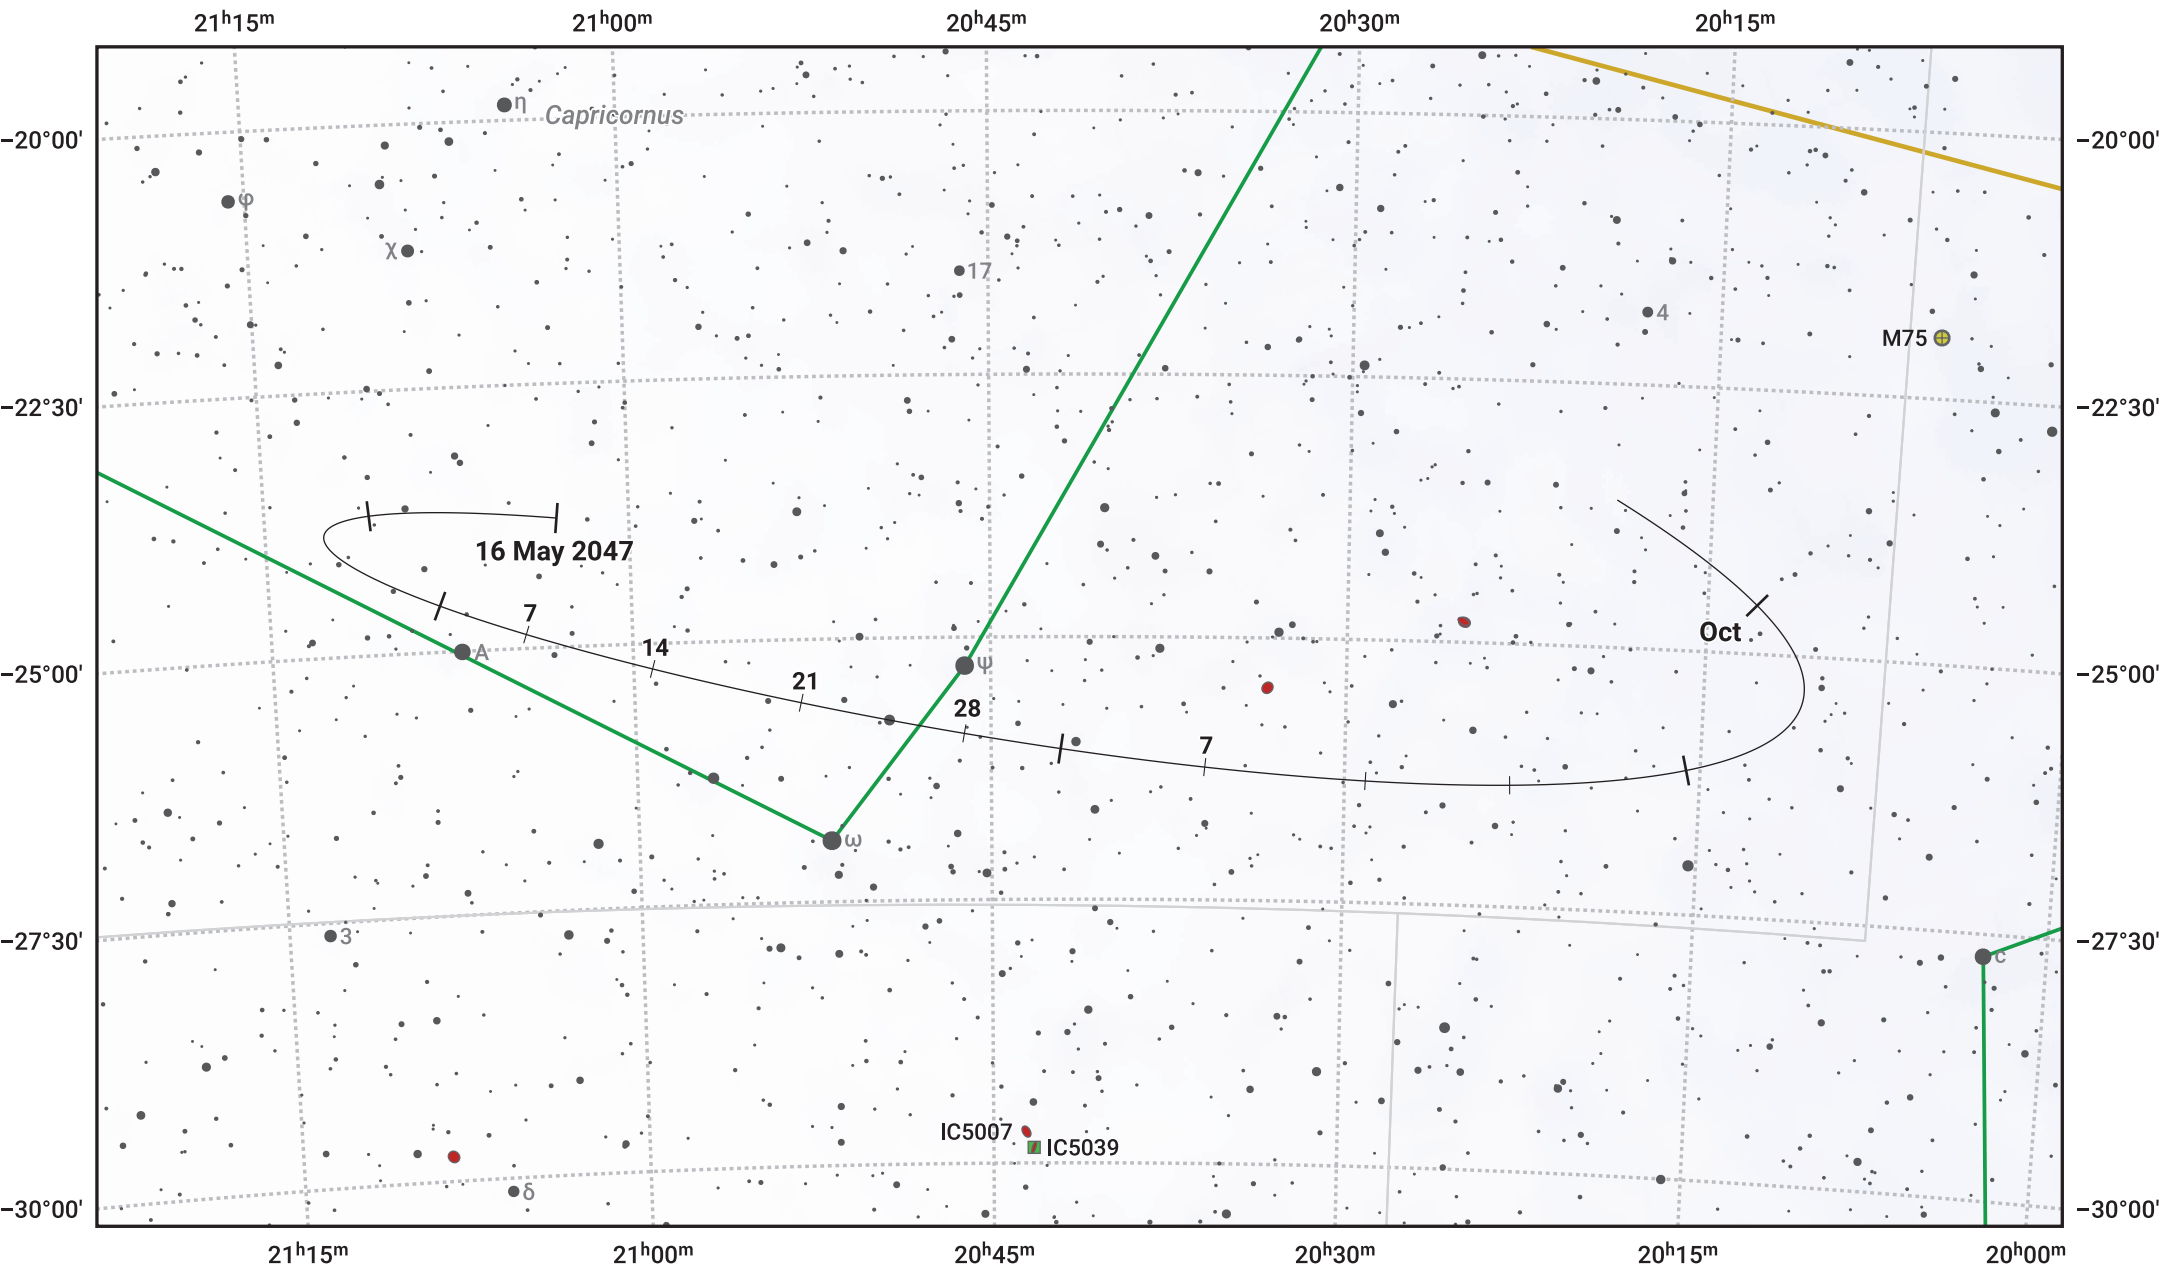

The path of Asteroid 29 Amphitrite around opposition on 30 Jul 2047

© Dominic Ford 2011–2024. Date markers placed at midnight UTC. Downloaded from <https://in-the-sky.org>

Magnitude scale: · 10.0 · 9.0 · 8.0 · 7.0 · 6.0 · 5.0 · 4.0

— Ecliptic Plane

● Galaxy ■ Bright nebula ● Open cluster ⊕ Globular cluster

Date	Mag
2047 Jun 1	10.7
2047 Jul 1	10.0
2047 Jul 6	9.9
2047 Aug 1	9.4
2047 Sep 1	10.0
2047 Oct 1	10.6