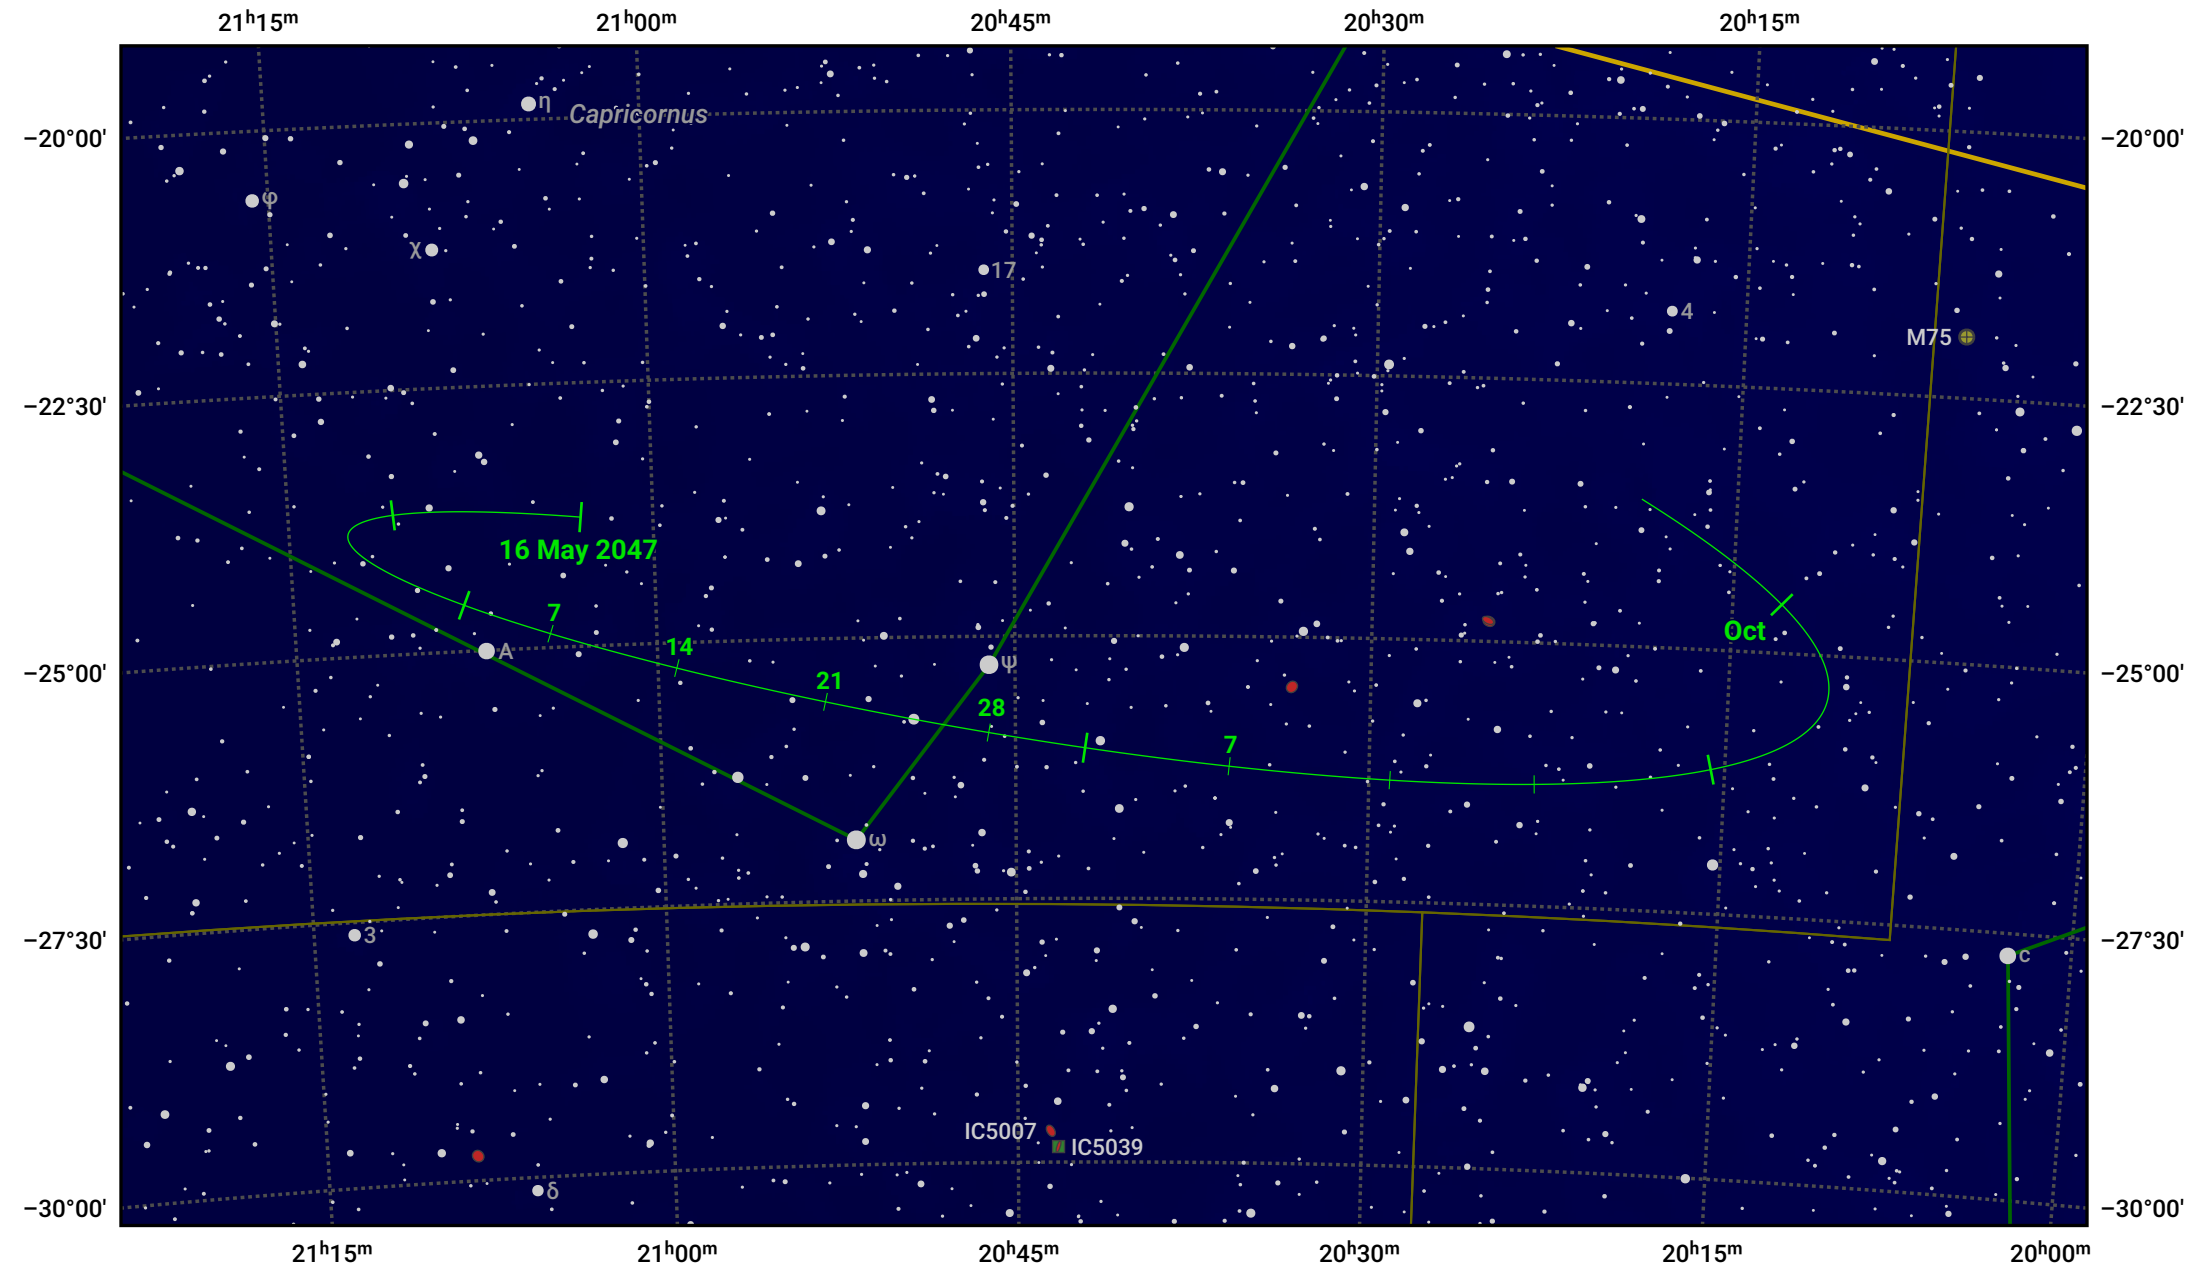

The path of Asteroid 29 Amphitrite around opposition on 30 Jul 2047

© Dominic Ford 2011–2024. Date markers placed at midnight UTC. Downloaded from <https://in-the-sky.org>

Magnitude scale: • 10.0 • 9.0 • 8.0 • 7.0 • 6.0 • 5.0 • 4.0

-  Galaxy
-  Bright nebula
-  Open cluster
-  Globular cluster

Date	Mag
2047 Jun 1	10.7
2047 Jul 1	10.0
2047 Jul 6	9.9
2047 Aug 1	9.4
2047 Sep 1	10.0
2047 Oct 1	10.6