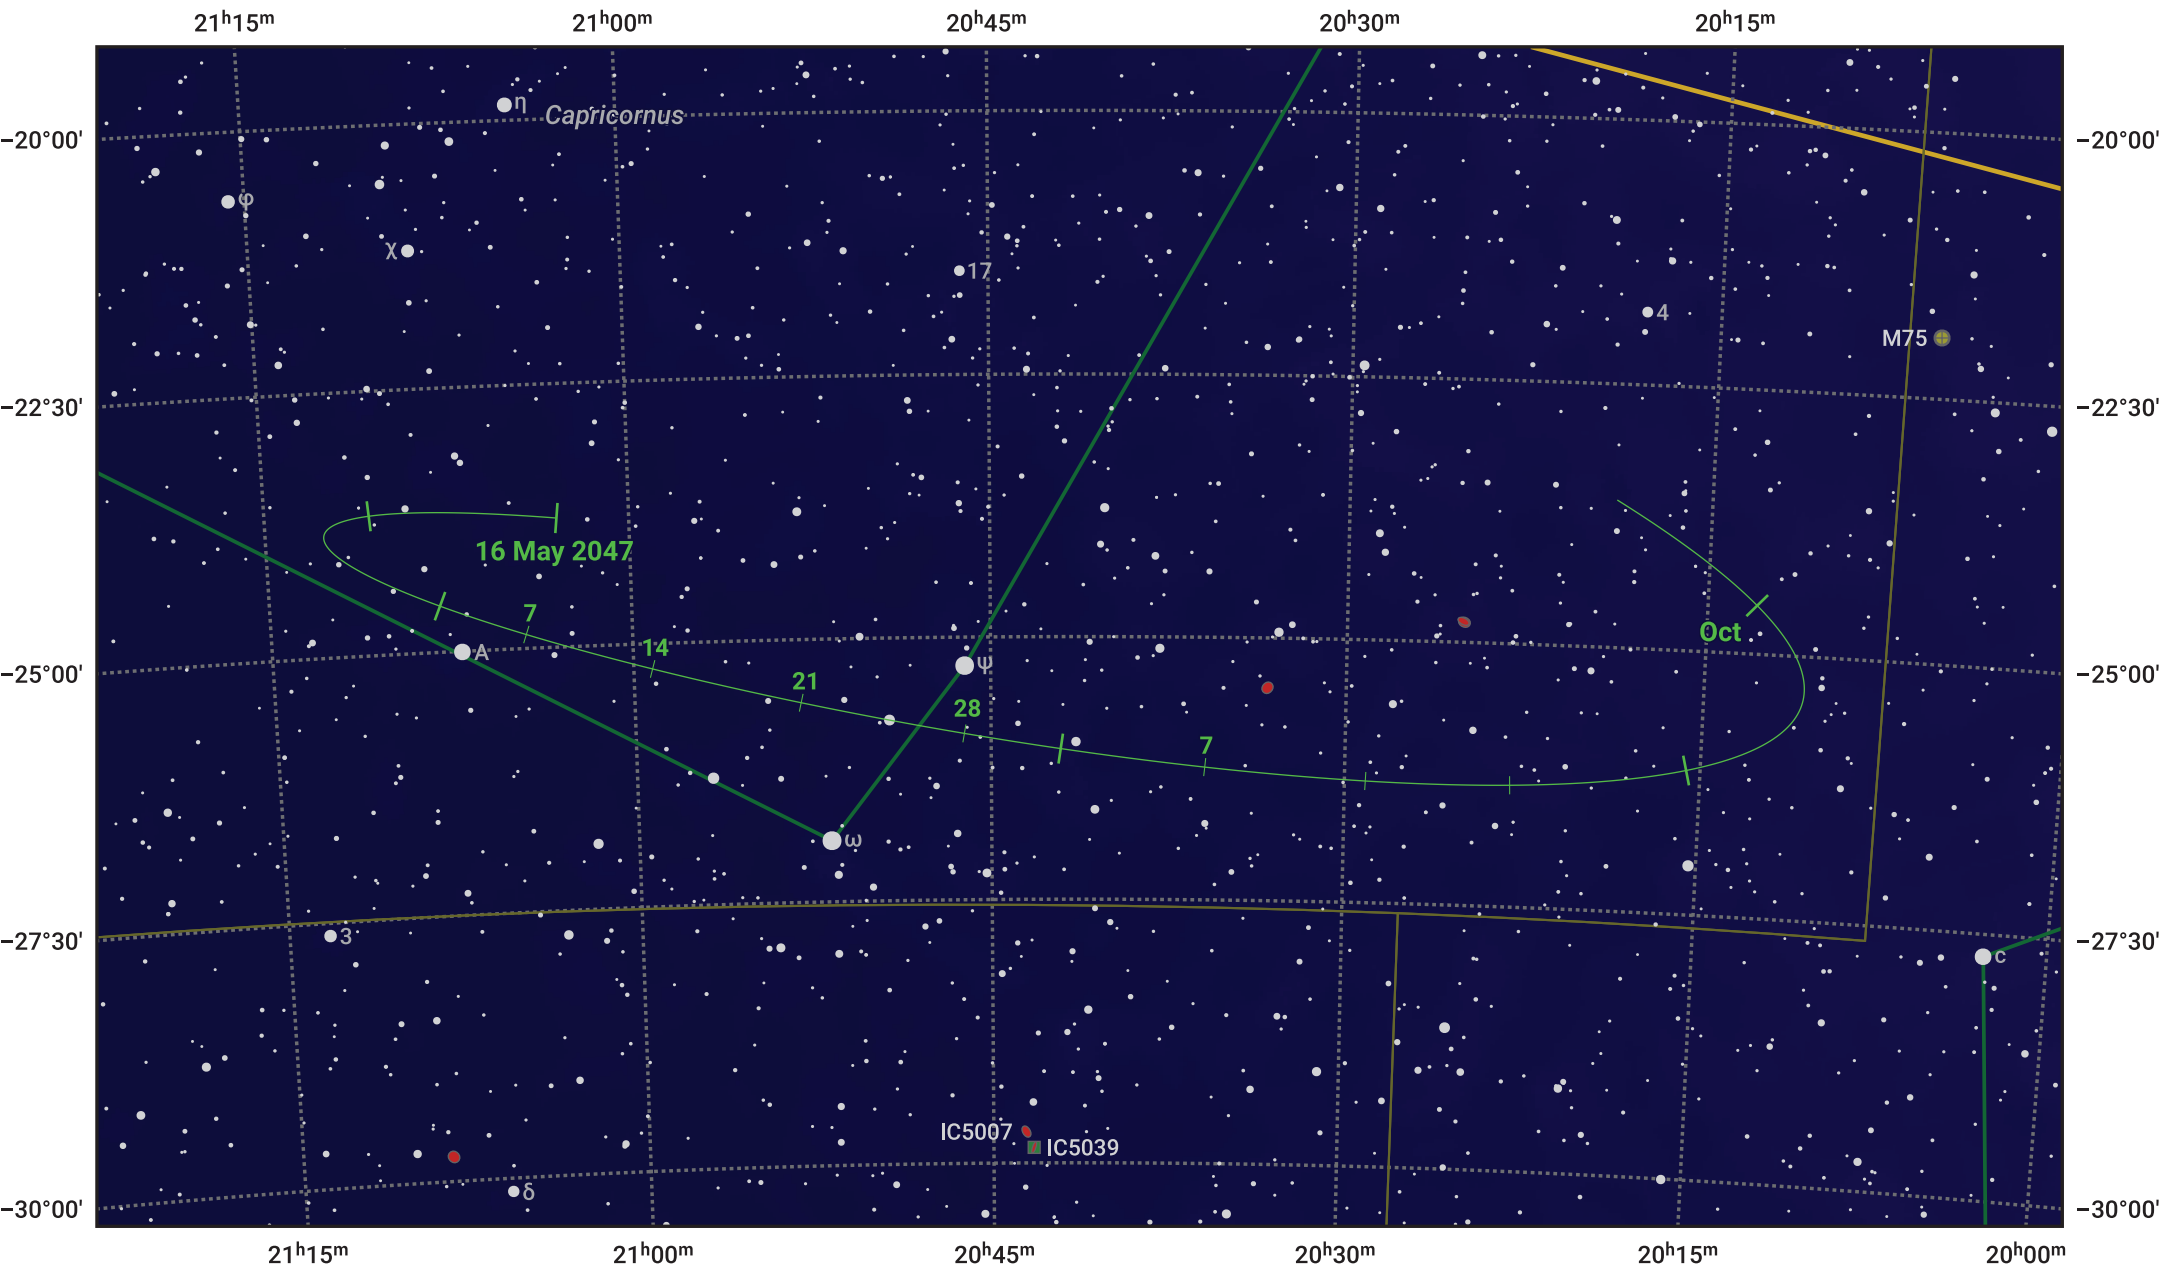

The path of Asteroid 29 Amphitrite around opposition on 30 Jul 2047

© Dominic Ford 2011–2024. Date markers placed at midnight UTC. Downloaded from <https://in-the-sky.org>

Magnitude scale: · 10.0 · 9.0 · 8.0 · 7.0 · 6.0 · 5.0 · 4.0

— Ecliptic Plane

● Galaxy ■ Bright nebula ● Open cluster ● Globular cluster

Date	Mag
2047 Jun 1	10.7
2047 Jul 1	10.0
2047 Jul 6	9.9
2047 Aug 1	9.4
2047 Sep 1	10.0
2047 Oct 1	10.6